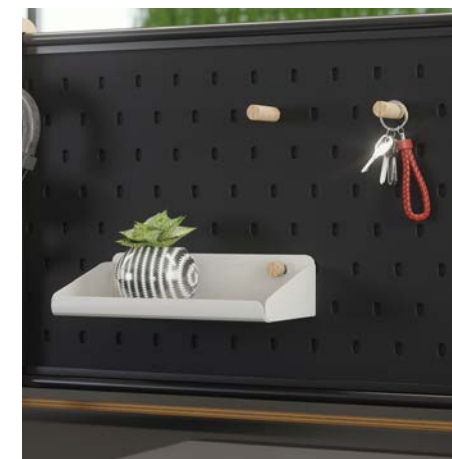

What is Accessory Stack?

Bench Accessory Stack features a number of standard and interchangeable options, including whiteboards, hangable tackboards, screens, hooks and more. In true Inscape form, Accessory Stack is also back and forward compatible with existing Inscape Bench frames. Your Inscape Bench can truly be your own with Accessory Stack.

Accessory Stack

Standard Options

Accessory Stacks are available in 2 heights, with dozens of frame color options, and various infill choices such as glass or fabric screens. Your existing Inscape Bench frames seamlessly integrate with Bench Accessory Stack and Accessory Stack works alongside most existing Bench accessories. It's all past, present, and future compatible.

- Planter Boxes
- Transaction Tops
- Bunker Storage
- Hip Stash
- And more!

Stand for Wellness

Improve comfort, satisfaction and productivity with height-adjustable workspaces. Inscape offers superior flexibility for clients unsure about sit/stand desking. Unlike other benches on the market, we offer the option of adding sit/stand mechanisms to Inscape Bench at any time, providing true flexibility of planning.