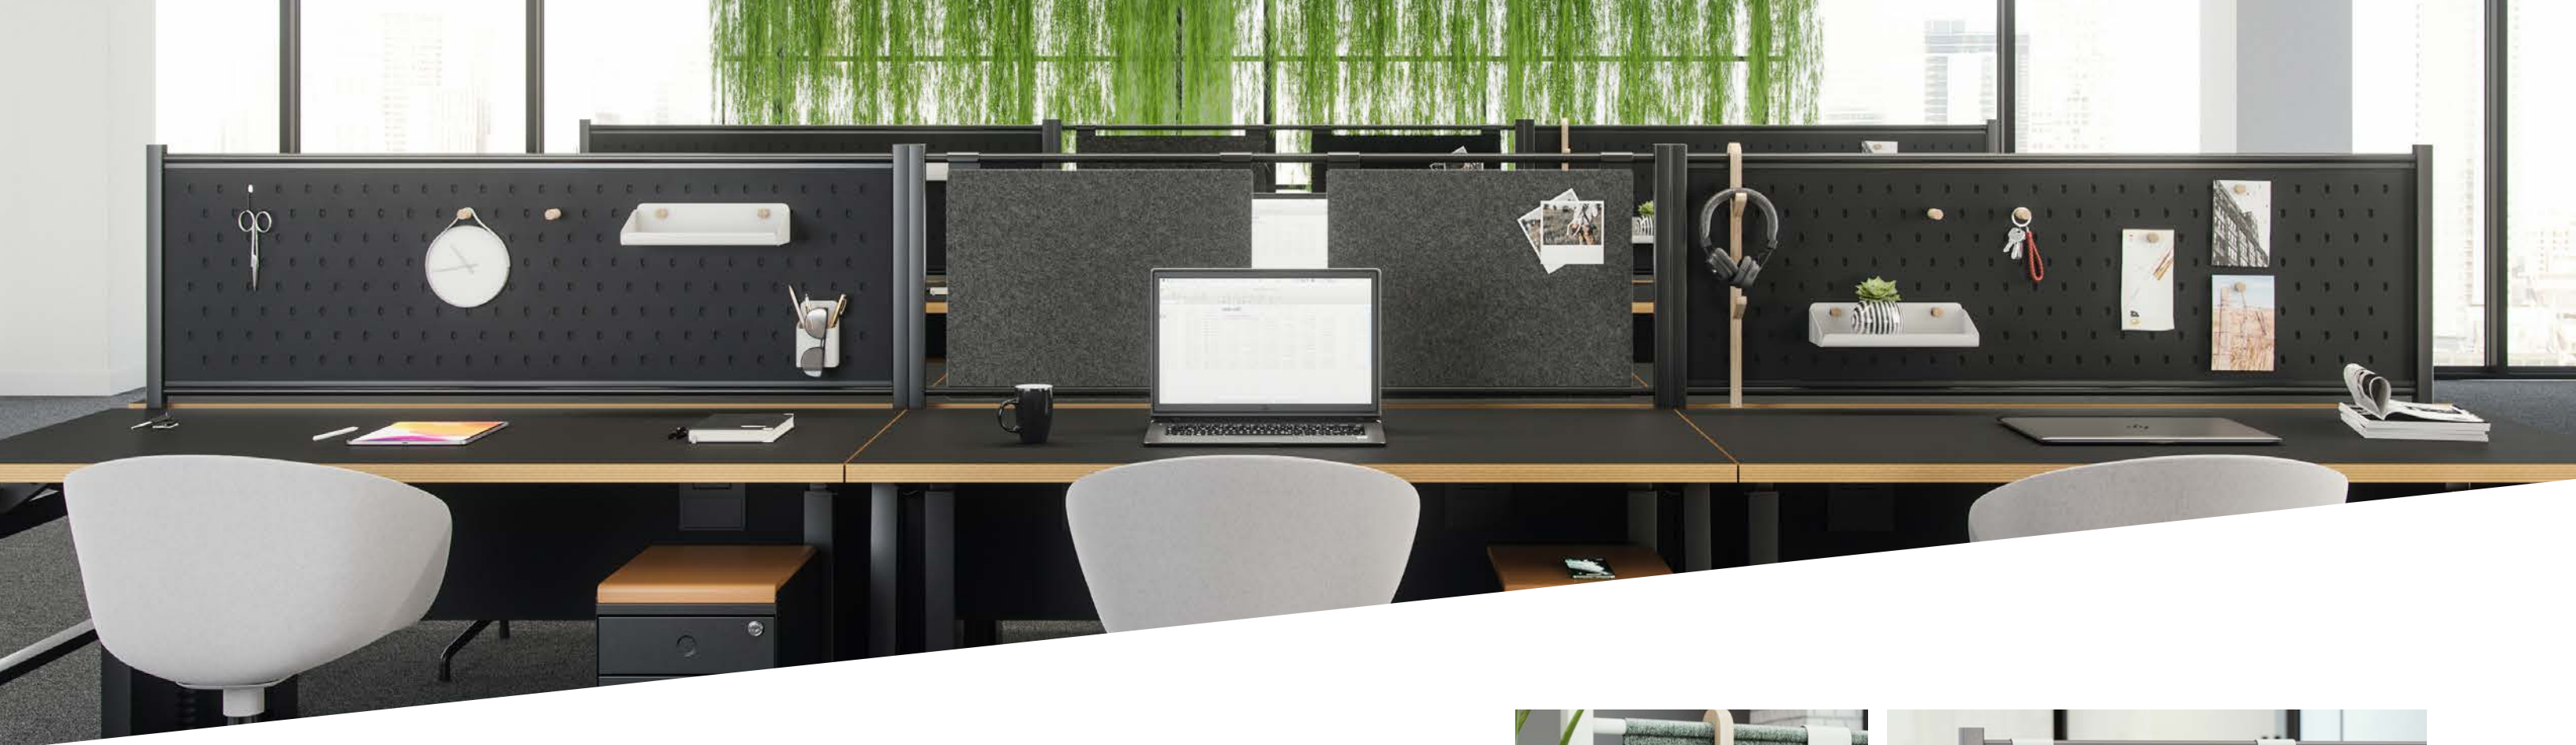

Inscape Bench

The smarter solution to the open office

The Inscape Bench is a customizable, scalable desking system that addresses the diverse work needs of today's office. It encourages collaboration in the workplace while supporting users that require visual and acoustic privacy. This flexibility allows for personalized workspaces that keep workers happy and productive.

A product as unique as you.

Minimal and sleek or technology-intensive? So versatile, Inscape Bench can go from simple to fully featured and back again at any time. We offer more options for customization than any other bench including hanging recycling units, privacy glass, planters, fabric screens, electrified storage and more. Define boundaries, add privacy, encourage collaboration – it's up to you.

What is Accessory Stack?

Bench Accessory Stack features a number of standard and interchangeable options, including whiteboards, hangable tackboards, screens, hooks and more. In true Inscape form, Accessory Stack is also back and forward compatible with existing Inscape Bench frames. Your Inscape Bench can truly be your own with Accessory Stack.