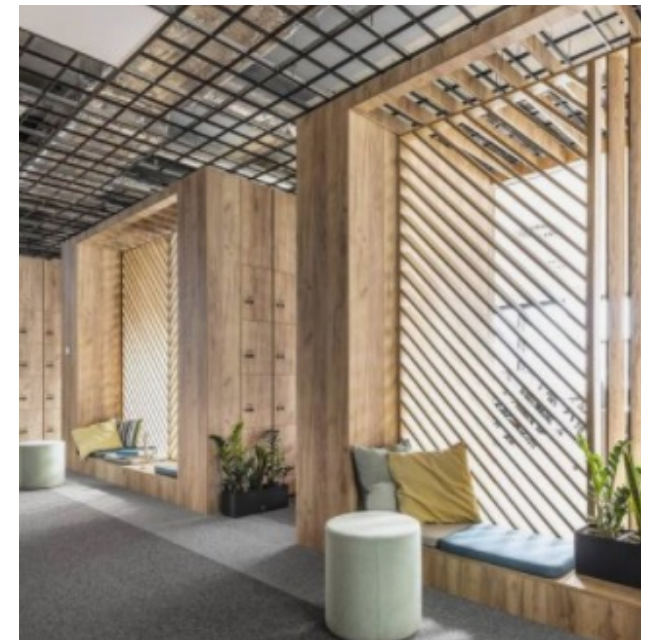

Shaping the Future of Work