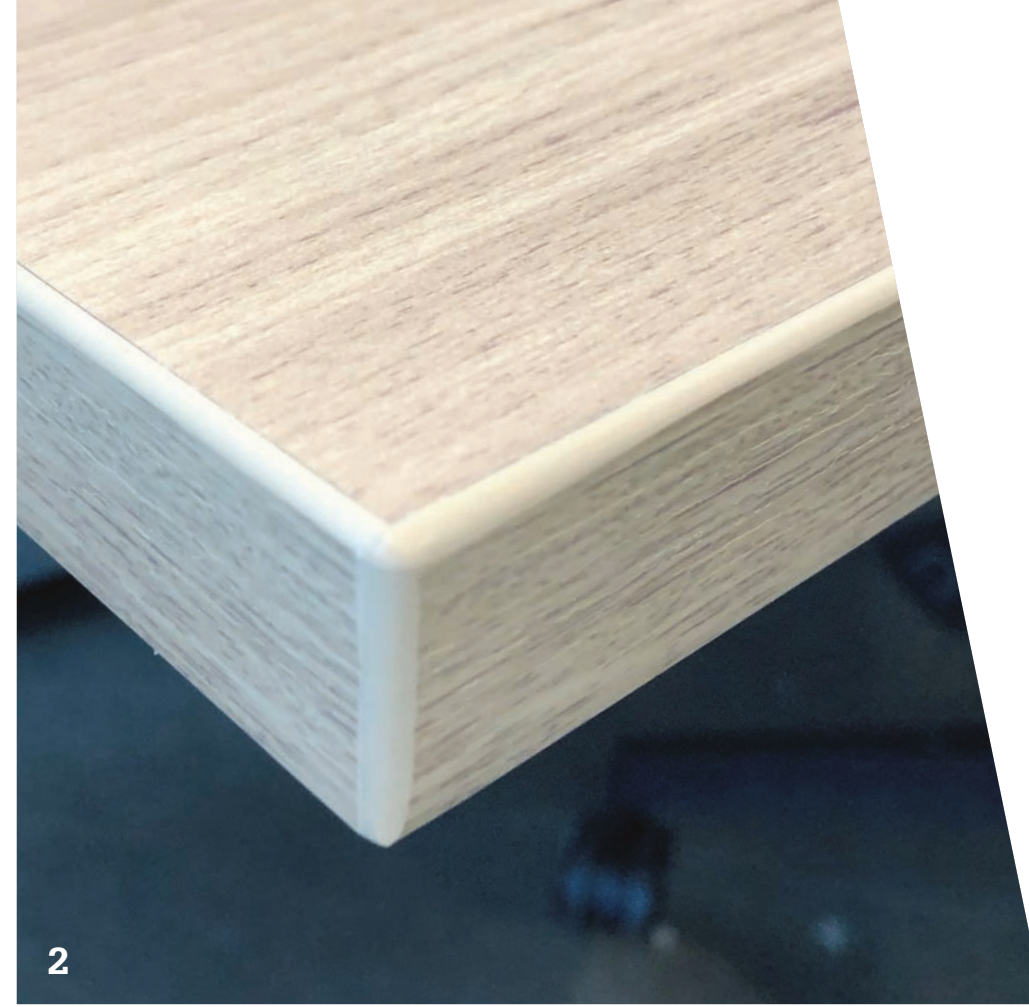

Usually with just soap and water.

Customizable

Choose from a wide variety of colors and designs. Finishes in colors and textures, in solids, patterns, marble, concrete and woodgrain.

Biophilic Design

Biomorphic shapes

Ergonomic

Radius curve with a seamless edge

Nuform worksurface.

beautiful edge detail

Nuform is a durable, beautiful alternative to conventional worksurfaces. Its uninterrupted seamless edge looks and performs better than traditional laminate edge-banding. For worksurfaces, our tapered edge is ergonomically superior to traditional 90 degree edges, providing a comfortable sloped surface that eliminates pressure on wrists.