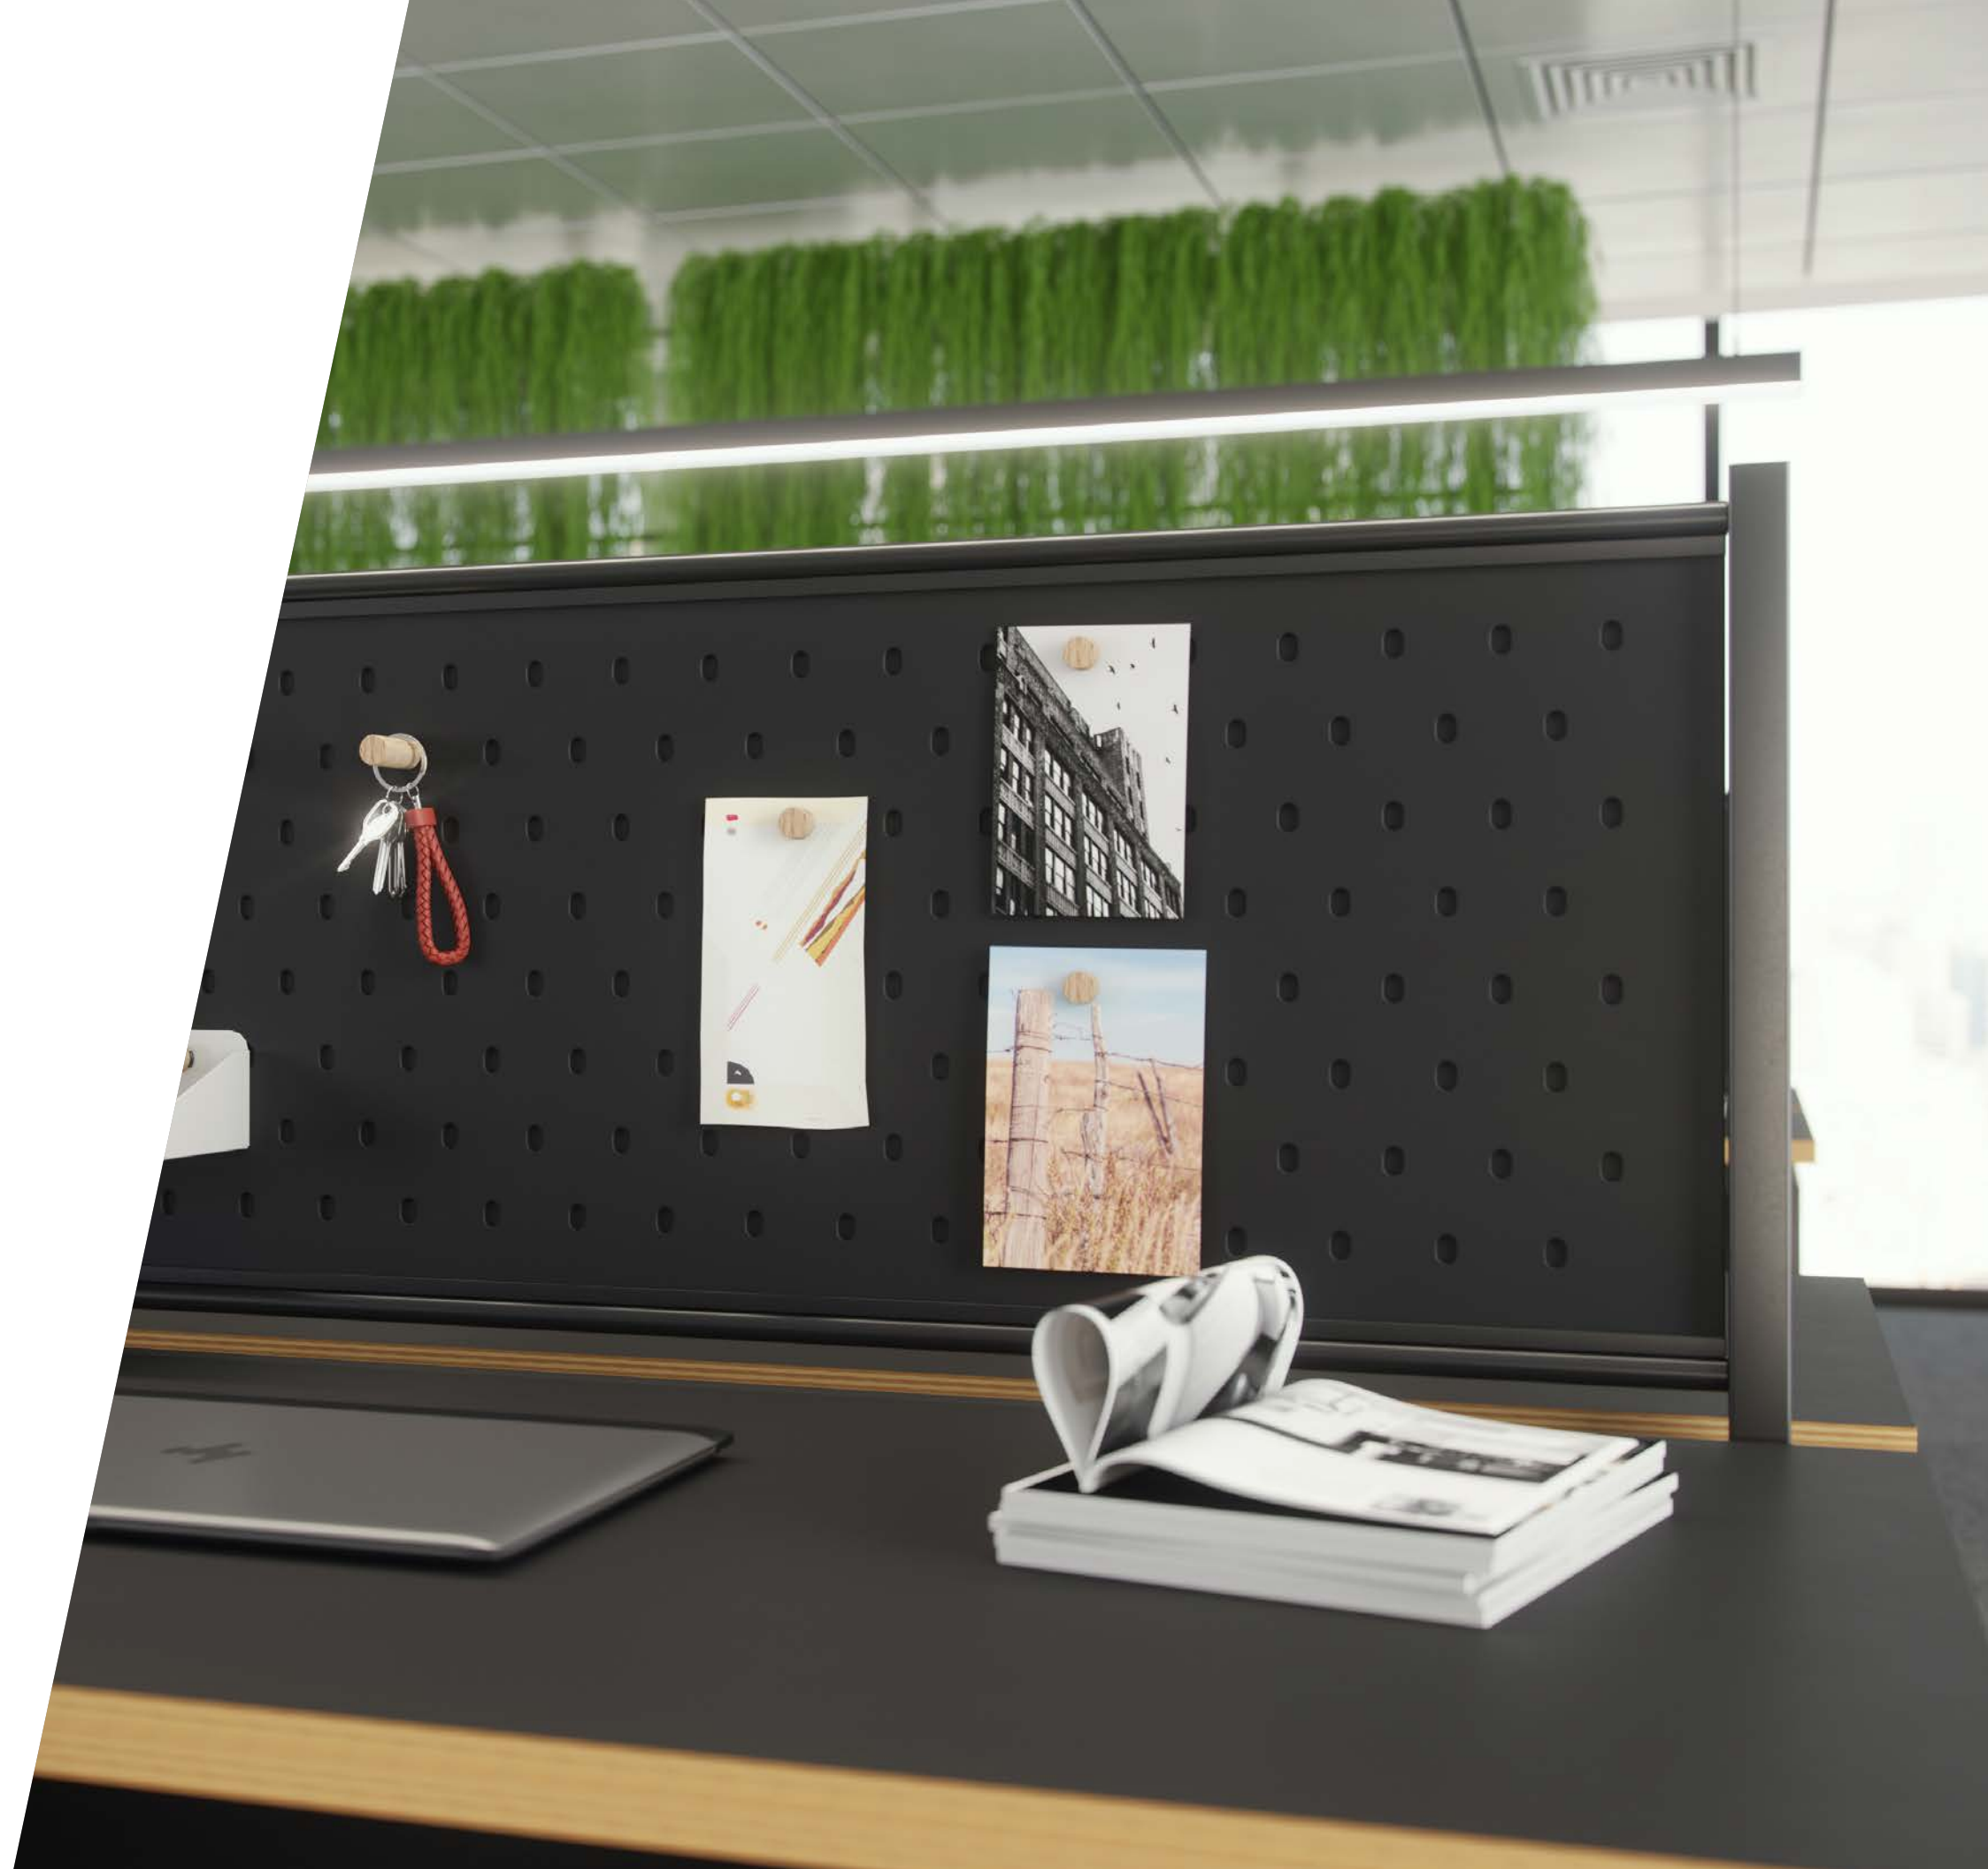

Bench

inscape

Smart solution for the open office.

flexible options

The Inscape Bench is a customizable, scalable desking system that addresses the diverse work needs of today's office. It encourages collaboration in the workplace while supporting users that require visual and acoustic privacy. This flexibility allows for personalized workspaces that keep workers happy and productive.

A product as unique as you.

minimal and sleek or technology-intensive

So versatile, Inscape Bench can go from simple to fully featured and back again at any time. We offer more options for customization than any other bench including hanging recycling units, privacy glass, planters, fabric screens, electrified storage and more. Define boundaries, add privacy, encourage collaboration – it's up to you.

What is Accessory Stack?

flexible options

Bench Accessory Stack features a number of standard and interchangeable options, including whiteboards, hangable tackboards, screens, hooks and more. In true Inscape form, Accessory Stack is also back and forward compatible with existing Inscape Bench frames. Your Inscape Bench can be truly your own with Accessory Stack.