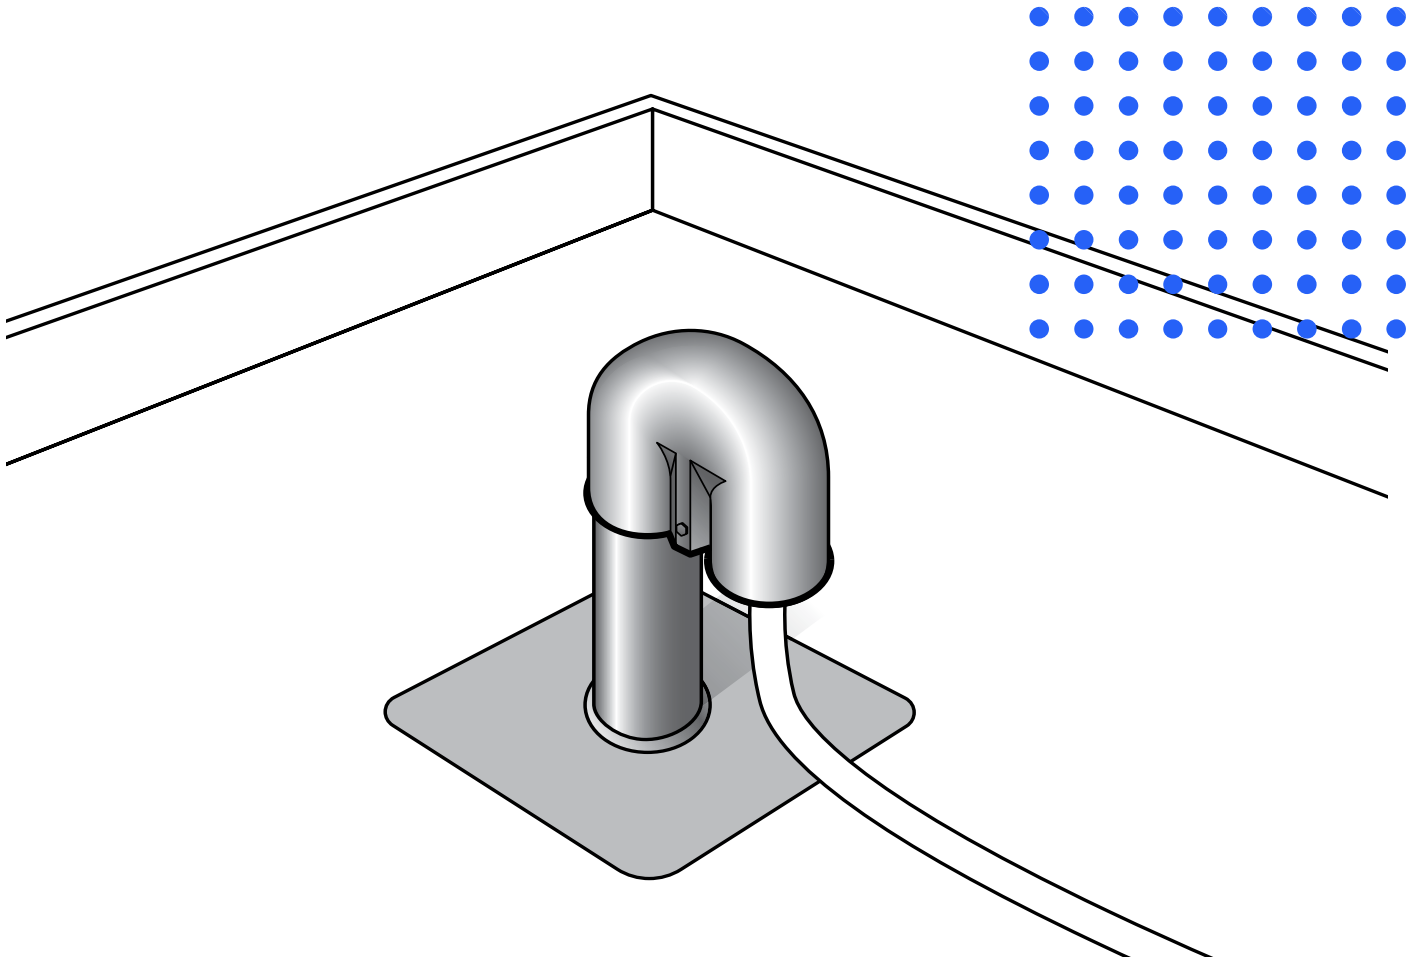

## RM-CD-90-PVC Installation Guide

---

RyMar Cable Duct with removable top  
- for flat roofs with a PVC membrane

## Assembly Instructions

Cable entry  $\varnothing 90$  with removable top - for PVC flat roofs