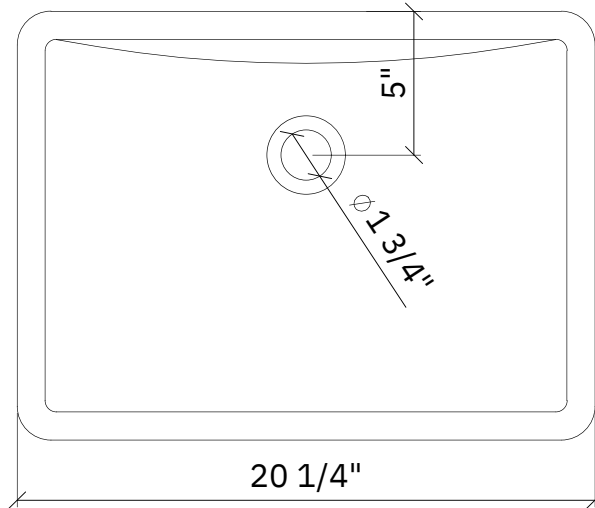

EUREKA 24

SPEC