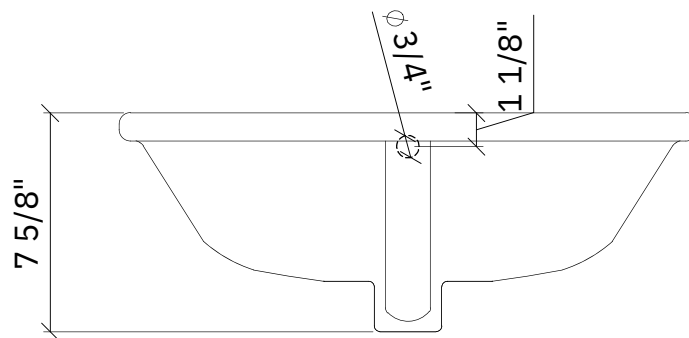

EUREKA 24

SPEC