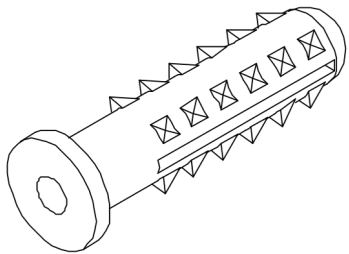

EUREKA 24

TOOLS YOU WILL NEED

Hammer
(Not included)

Screwdriver
(Not included)

Drill w/ 1/4" drill bit
(Not included)

PRODUCT FEATURES

- Floating vanity design
- Soft closing drawer
- Pre-drilled widespread faucet holes

Bolt Anchor x12
(A)

Screws x12
(B)

Wooden Hanger x2
(C)

Floating Vanity x1
(D)

EUREKA 24

Step 1:

- Hold the Wooden Hanger (C) against the wall and use a writing pencil to mark the screw hole locations.
- Drill twelve 8 mm-diameter holes at the positions shown in Figure 1.
- Put Bolt Anchor (A) into the holes

EUREKA 24

Figure 2

Step 2:

- Use short Screws (B) to attach the Wooden Hanger (C) to the Wall as Figure 2

EUREKA 24

Figure 3

Step 3:

- Hang the vanity (D) on the wooden hanger (C).
- Use Figure 3 as reference for recommended final mounted height.