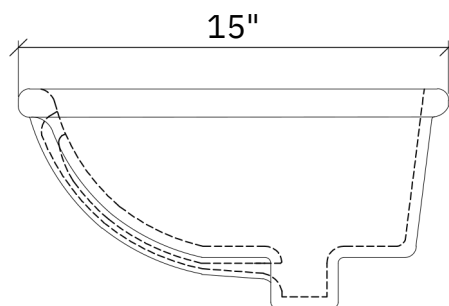

EUREKA 24

SPEC