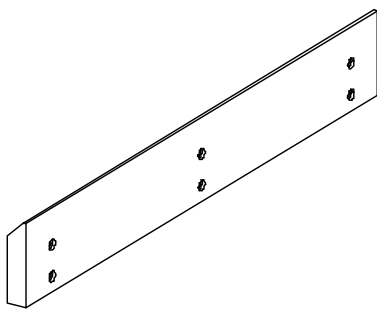

EUREKA 24

TOOLS YOU WILL NEED

Hammer
(Not included)

Screwdriver
(Not included)

Drill w/ 1/4" drill bit
(Not included)

PRODUCT FEATURES

- Floating vanity design
- Soft closing drawer
- Pre-drilled widespread faucet holes

Bolt Anchor x12
(A)

Screws x12
(B)

Wooden Hanger x2
(C)

Floating Vanity x1
(D)

EUREKA 24

Step 1:

- Hold the Wooden Hanger (C) against the wall and use a writing pencil to mark the screw hole locations.
- Drill twelve 8 mm-diameter holes at the positions shown in Figure 1.
- Put Bolt Anchor (A) into the holes