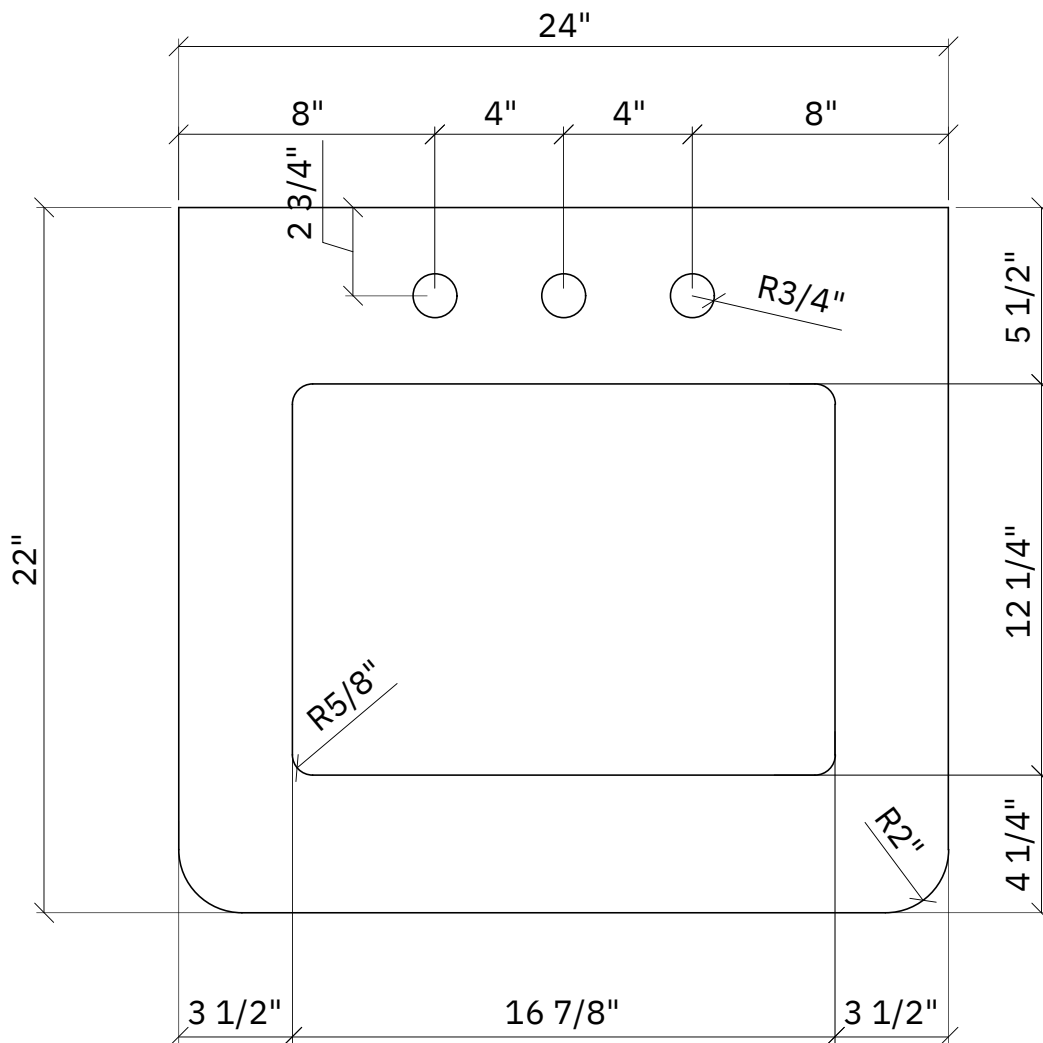

EUREKA 24

SPEC