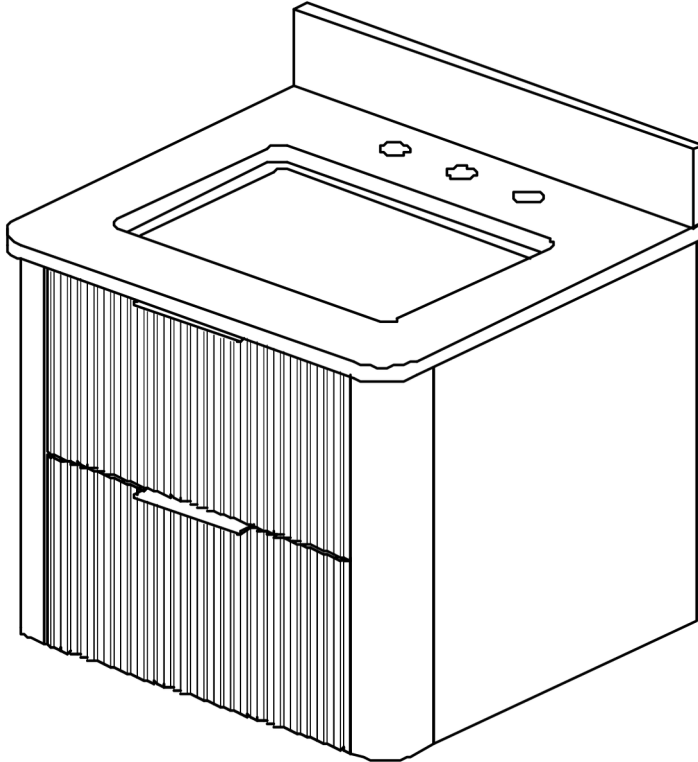

EUREKA 24

TOOLS YOU WILL NEED

Hammer
(Not included)

Screwdriver
(Not included)

Drill w/ 1/4" drill bit
(Not included)

PRODUCT FEATURES

- Floating vanity design
- Soft closing drawer
- Pre-drilled widespread faucet holes