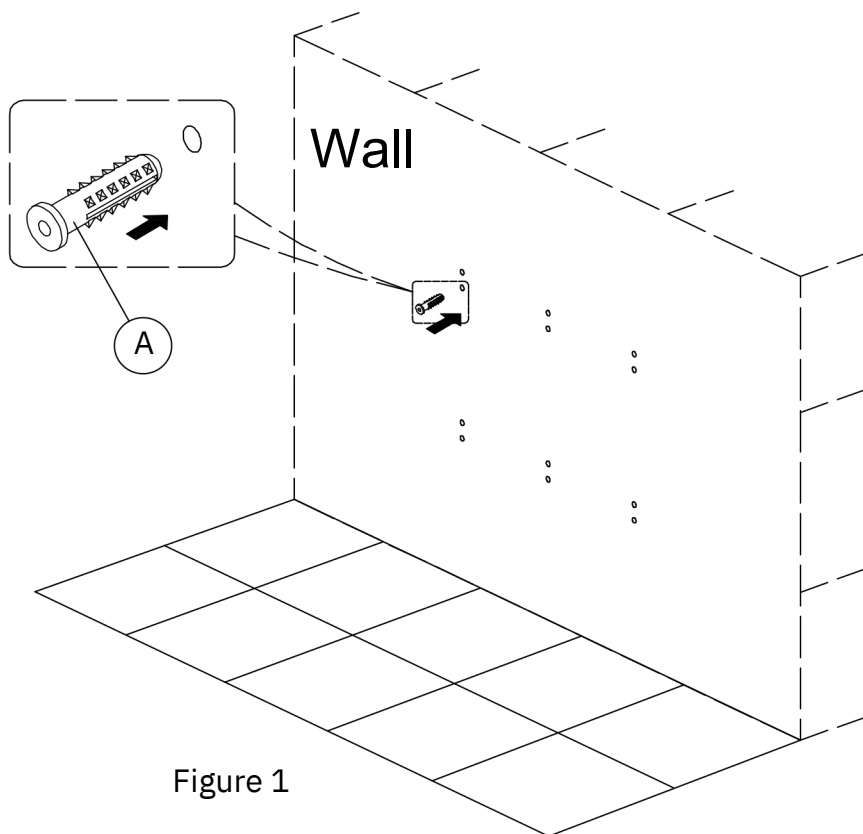

Bolt Anchor x12
(A)

Screws x12
(B)

Wooden Hanger x2
(C)

Floating Vanity x1
(D)

EUREKA 24

Step 1:

- Hold the Wooden Hanger (C) against the wall and use a writing pencil to mark the screw hole locations.
- Drill twelve 8 mm-diameter holes at the positions shown in Figure 1.
- Put Bolt Anchor (A) into the holes