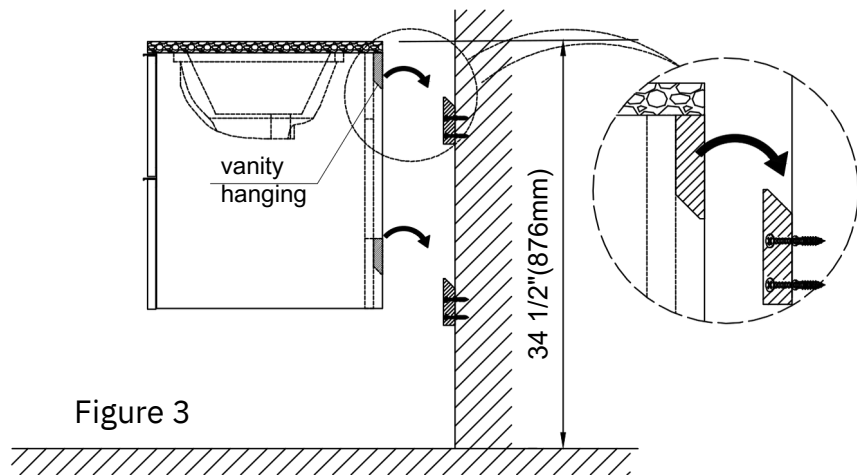

Bolt Anchor x12
(A)

Screws x12
(B)

Wooden Hanger x2
(C)

Floating Vanity x1
(D)

EUREKA 24

Step 1:

- Hold the Wooden Hanger (C) against the wall and use a writing pencil to mark the screw hole locations.
- Drill twelve 8 mm-diameter holes at the positions shown in Figure 1.
- Put Bolt Anchor (A) into the holes

EUREKA 24

Figure 2

Step 2:

- Use short Screws (B) to attach the Wooden Hanger (C) to the Wall as Figure 2

EUREKA 24

Figure 3

Step 3:

- Hang the vanity (D) on the wooden hanger (C).
- Use Figure 3 as reference for recommended final mounted height.