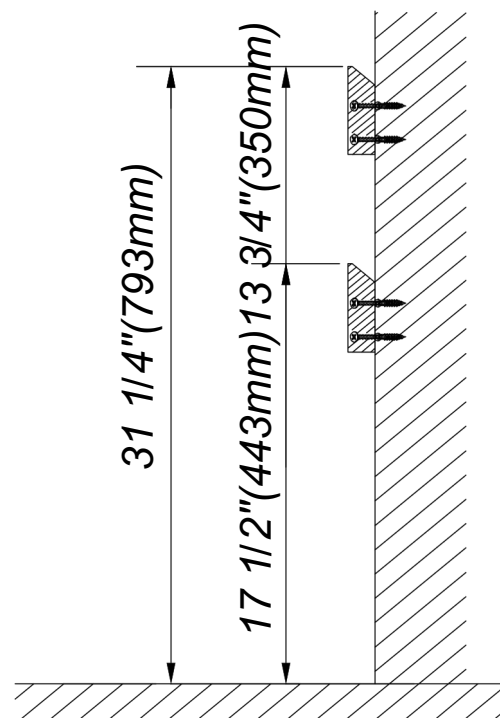

Bolt Anchor x12
(A)

Screws x12
(B)

Wooden Hanger x2
(C)

Floating Vanity x1
(D)

EUREKA 24

Step 1:

- Hold the Wooden Hanger (C) against the wall and use a writing pencil to mark the screw hole locations.
- Drill twelve 8 mm-diameter holes at the positions shown in Figure 1.
- Put Bolt Anchor (A) into the holes