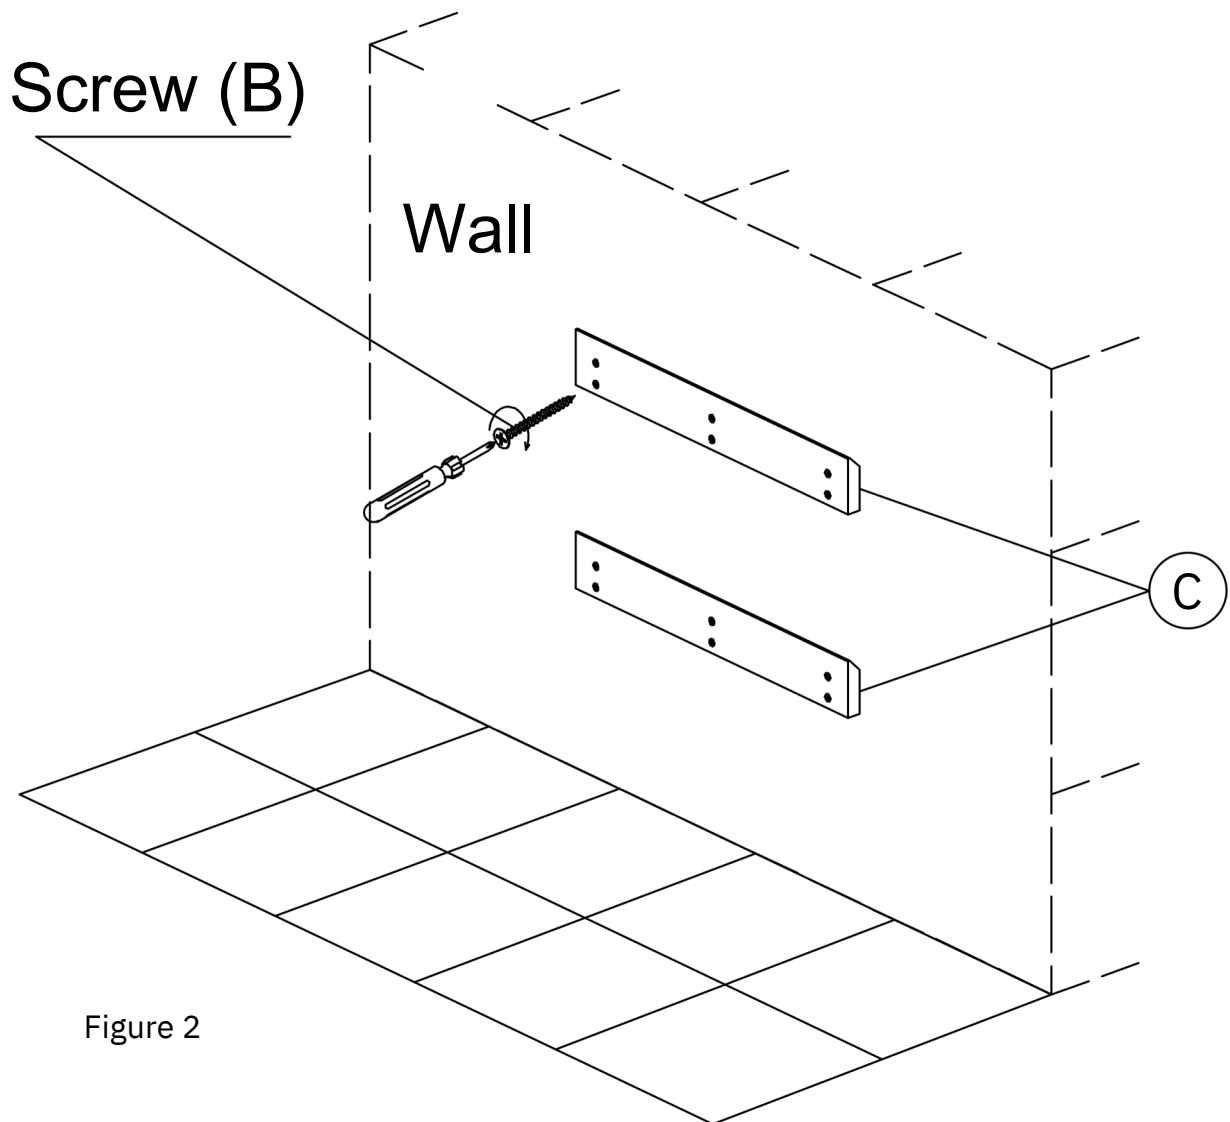

Bolt Anchor x12
(A)

Screws x12
(B)

Wooden Hanger x2
(C)

Floating Vanity x1
(D)

EUREKA 24

Step 1:

- Hold the Wooden Hanger (C) against the wall and use a writing pencil to mark the screw hole locations.
- Drill twelve 8 mm-diameter holes at the positions shown in Figure 1.
- Put Bolt Anchor (A) into the holes

EUREKA 24

Figure 2

Step 2:

- Use short Screws (B) to attach the Wooden Hanger (C) to the Wall as Figure 2

EUREKA 24

Figure 3

Step 3:

- Hang the vanity (D) on the wooden hanger (C).
- Use Figure 3 as reference for recommended final mounted height.