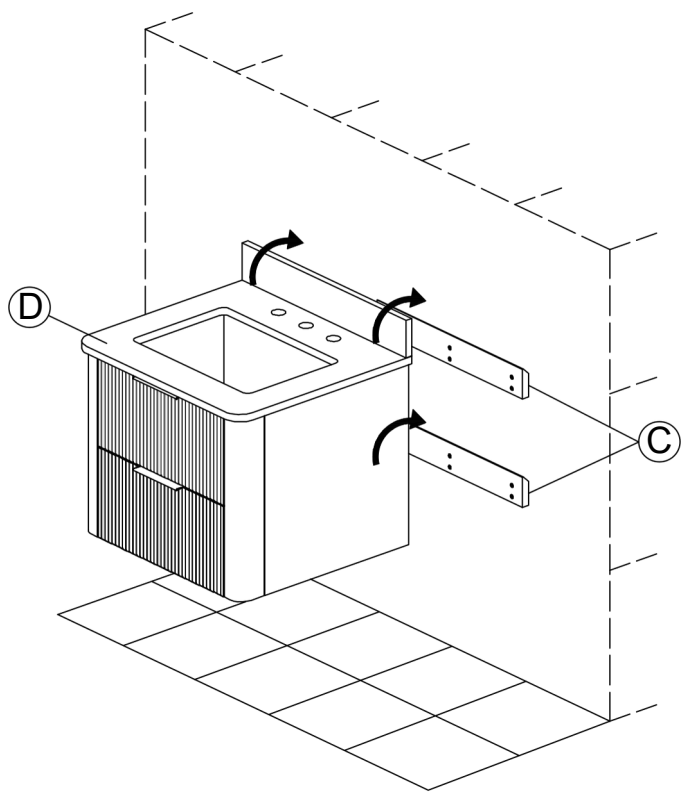

Bolt Anchor x12
(A)

Screws x12
(B)

Wooden Hanger x2
(C)

Floating Vanity x1
(D)

EUREKA 24

Step 1:

- Hold the Wooden Hanger (C) against the wall and use a writing pencil to mark the screw hole locations.
- Drill twelve 8 mm-diameter holes at the positions shown in Figure 1.
- Put Bolt Anchor (A) into the holes

EUREKA 24

Figure 2

Step 2:

- Use short Screws (B) to attach the Wooden Hanger (C) to the Wall as Figure 2

EUREKA 24

Figure 3

Step 3:

- Hang the vanity (D) on the wooden hanger (C).
- Use Figure 3 as reference for recommended final mounted height.