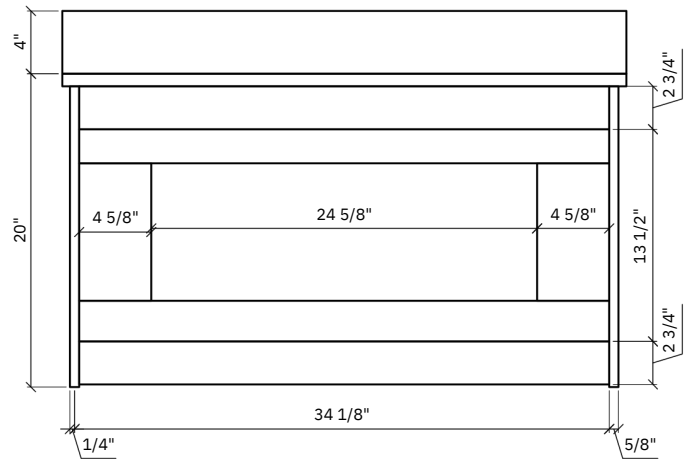

VANITY INSTALLATION GUIDE

EUREKA 36

SPEC

CRAFTED FOR YOU