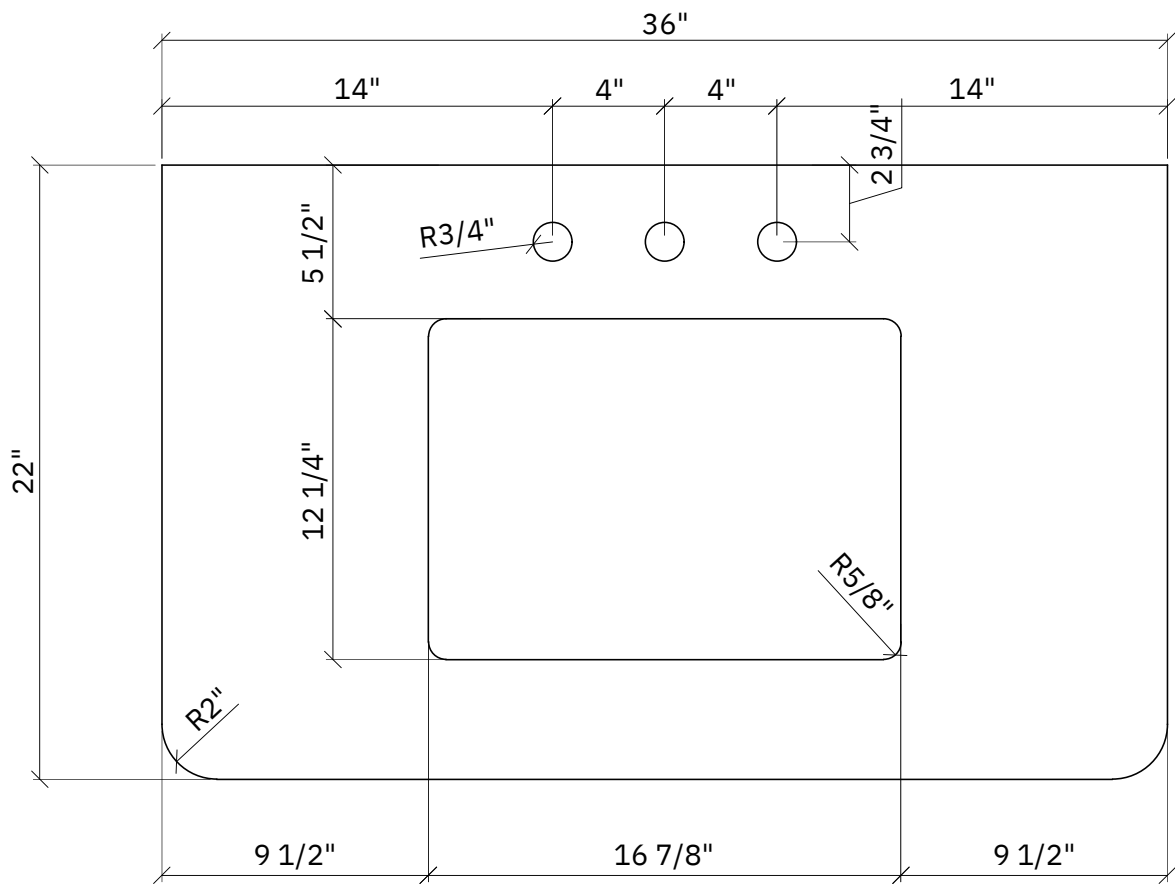

# VANITY INSTALLATION GUIDE

**EUREKA 36**

**SPEC**

CRAFTED FOR YOU

**EUREKA 36**

**SPEC**

EUREKA 36

SPEC