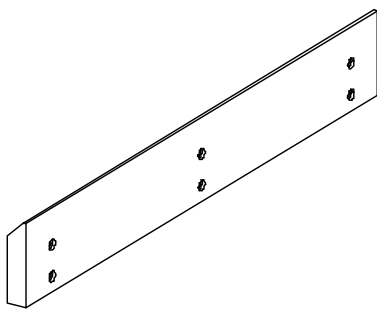

Bolt Anchor x16
(A)

Wooden Hanger x2
(C)