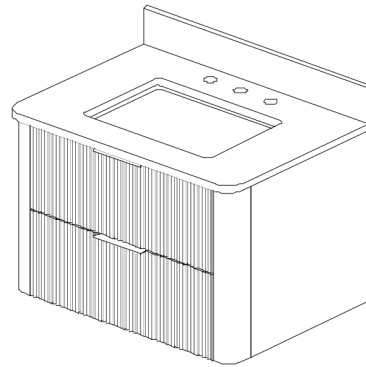

## PACKAGE CONTENTS AND HARDWARE INCLUDED

Bolt Anchor x16  
(A)

Screws x16  
(B)

Wooden Hanger x2  
(C)

Floating Vanity x1  
(D)

**EUREKA 36**