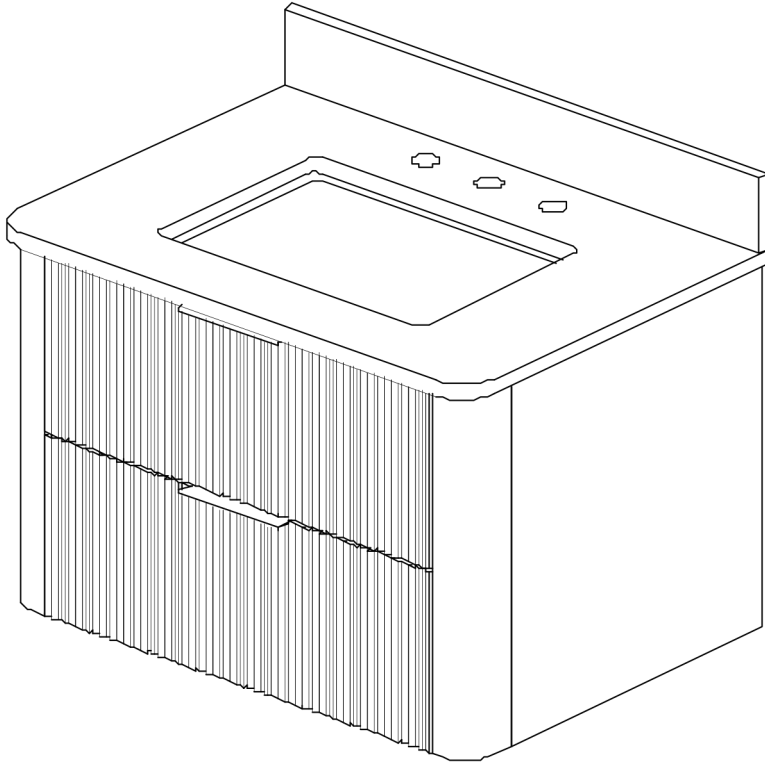

EUREKA 36

TOOLS YOU WILL NEED

PRODUCT FEATURES

- Floating vanity design
- Soft closing drawer
- Pre-drilled widespread faucet holes

SHARE YOUR DESIGNS WITH US!

Did a good job with the installation?
We would love to see how well you did!

Tag us with your design
@watercreation_inc & #mywatercreation