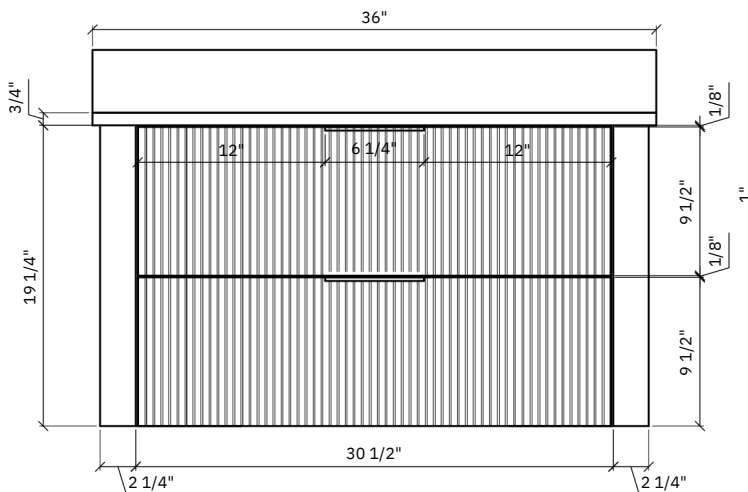

VANITY INSTALLATION GUIDE

EUREKA 36

SPEC

CRAFTED FOR YOU