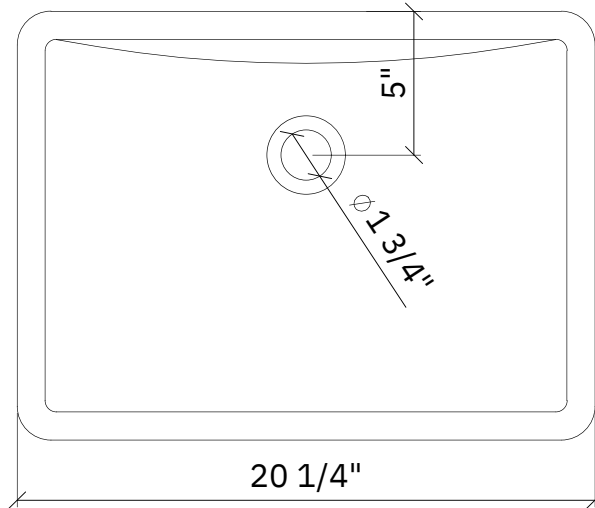

EUREKA 36

SPEC