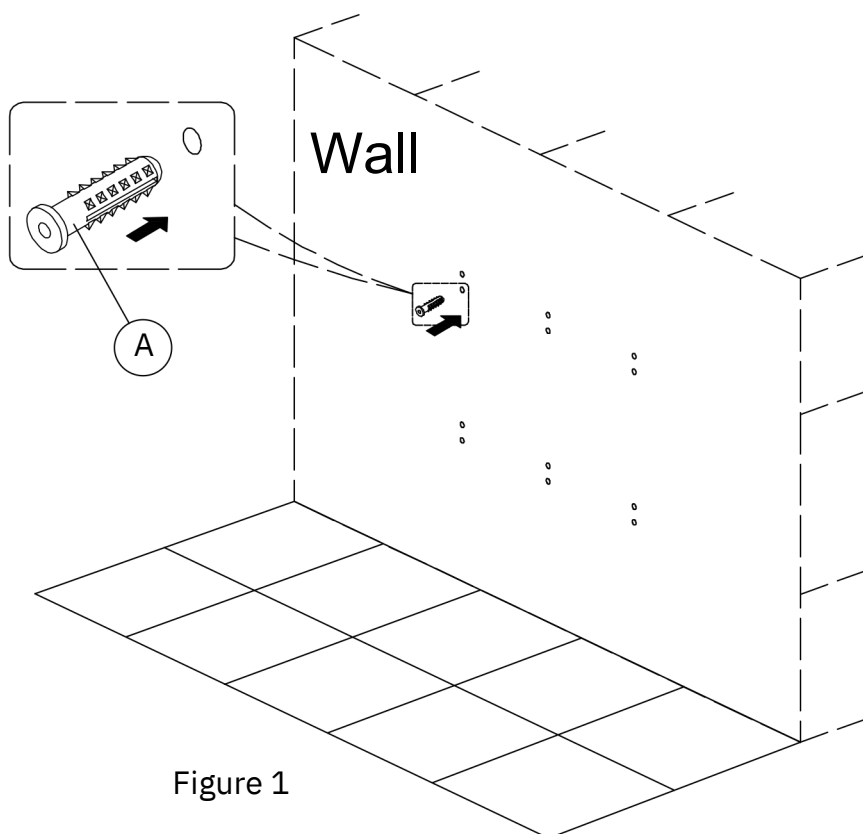

## PACKAGE CONTENTS AND HARDWARE INCLUDED

Bolt Anchor x16  
(A)

Screws x16  
(B)

Wooden Hanger x2  
(C)

Floating Vanity x1  
(D)

**EUREKA 36**

## Step 1:

- Hold the Wooden Hanger (C) against the wall and use a writing pencil to mark the screw hole locations.
- Drill sixteen 8 mm-diameter holes at the positions shown in Figure 1.
- Put Bolt Anchor (A) into the holes