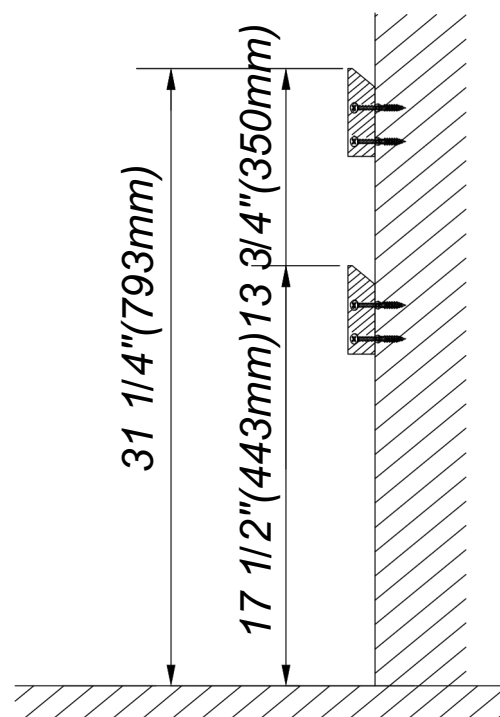

## PACKAGE CONTENTS AND HARDWARE INCLUDED

Bolt Anchor x16  
(A)

Screws x16  
(B)

Wooden Hanger x2  
(C)

Floating Vanity x1  
(D)

**EUREKA 36**