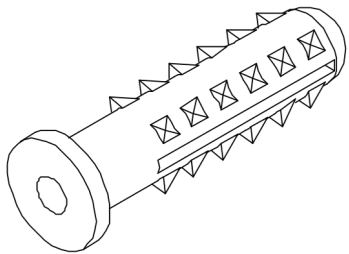

### PRODUCT FEATURES

- Floating vanity design
- Soft closing drawer
- Pre-drilled widespread faucet holes

## PACKAGE CONTENTS AND HARDWARE INCLUDED

Bolt Anchor x16  
(A)

Screws x16  
(B)

Wooden Hanger x2  
(C)

Floating Vanity x1  
(D)

**EUREKA 36**