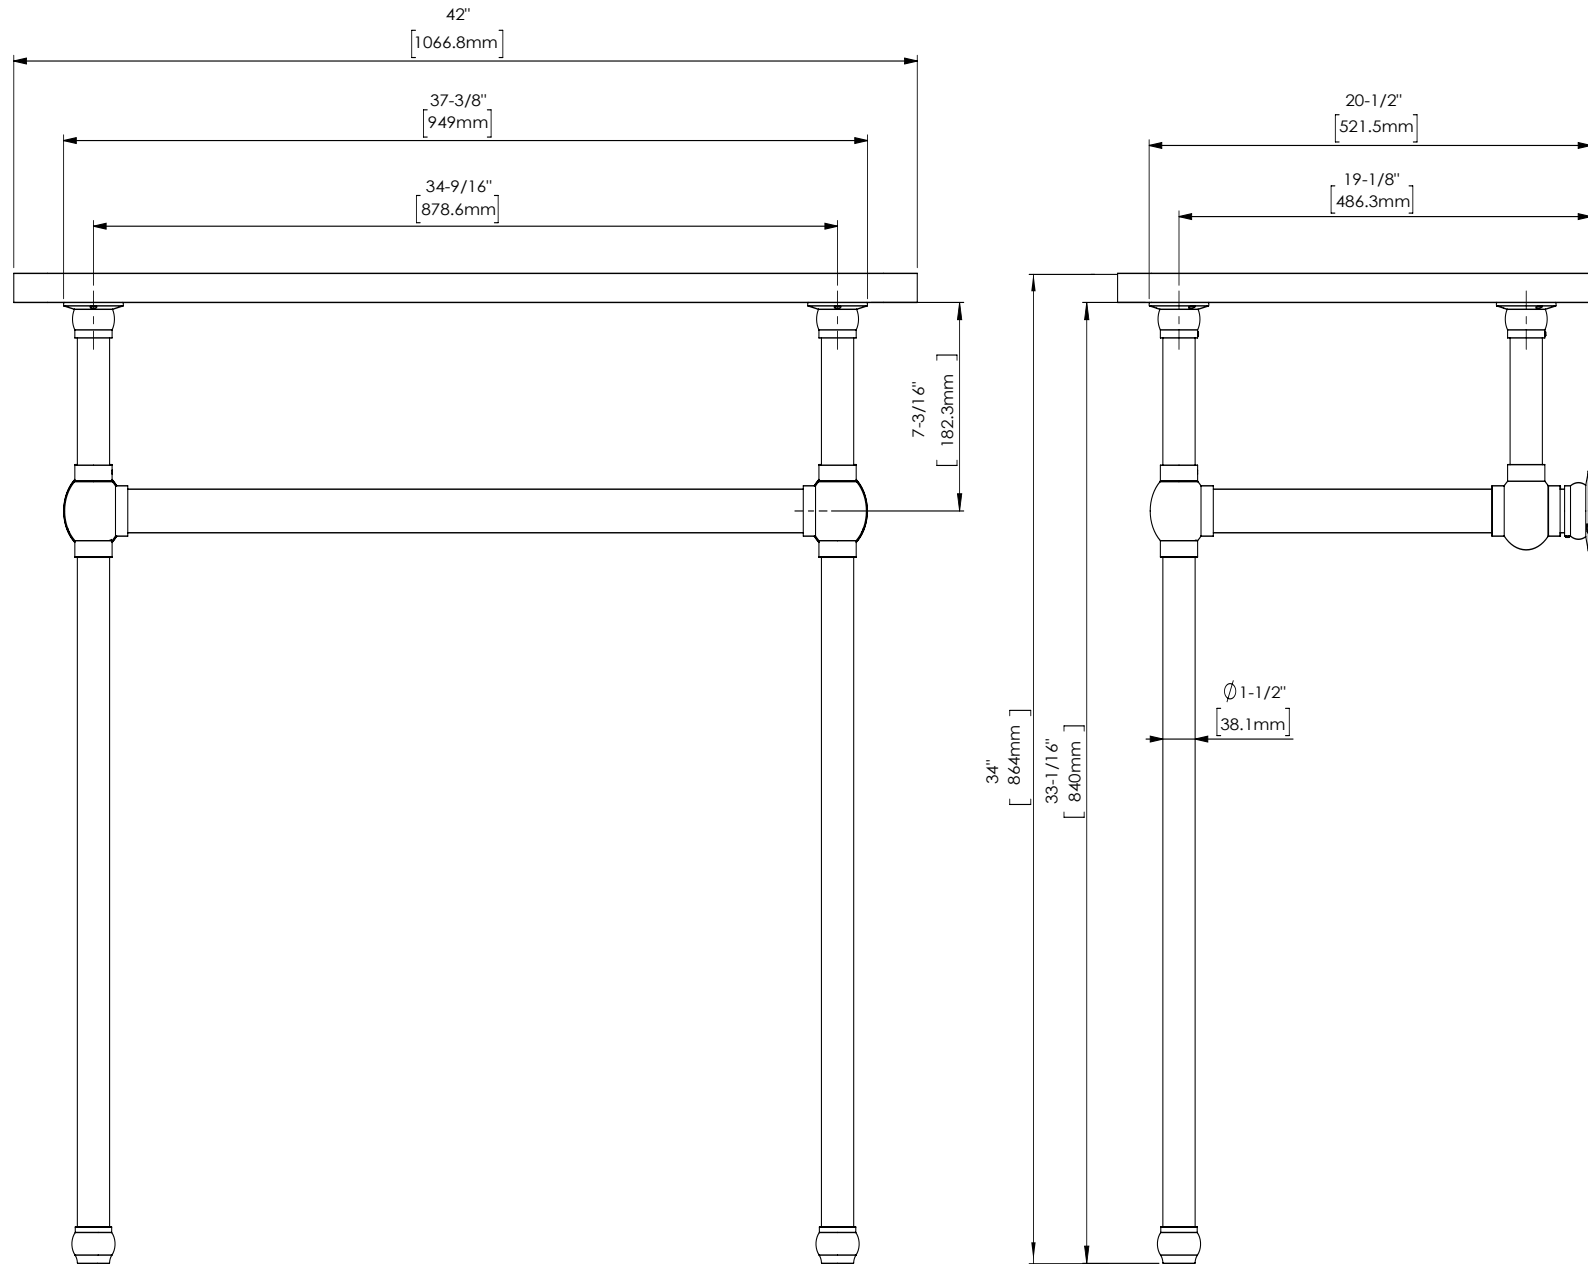

MODEL: EMBASSY 42

MODEL: EMBASSY 42

MODEL: OVAL_SINK-18

TOP VIEW

3D VIEW

FRONT VIEW

SIDE VIEW

BACK VIEW

MODEL: PS-0001