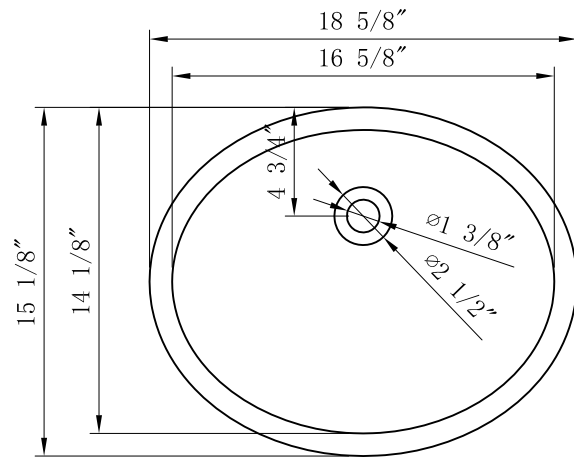

MODEL: EMBASSY 42

MODEL: EMBASSY 42

MODEL: OVAL_SINK-18

TOP VIEW

3D VIEW

FRONT VIEW

SIDE VIEW

BACK VIEW

MODEL: PS-0001