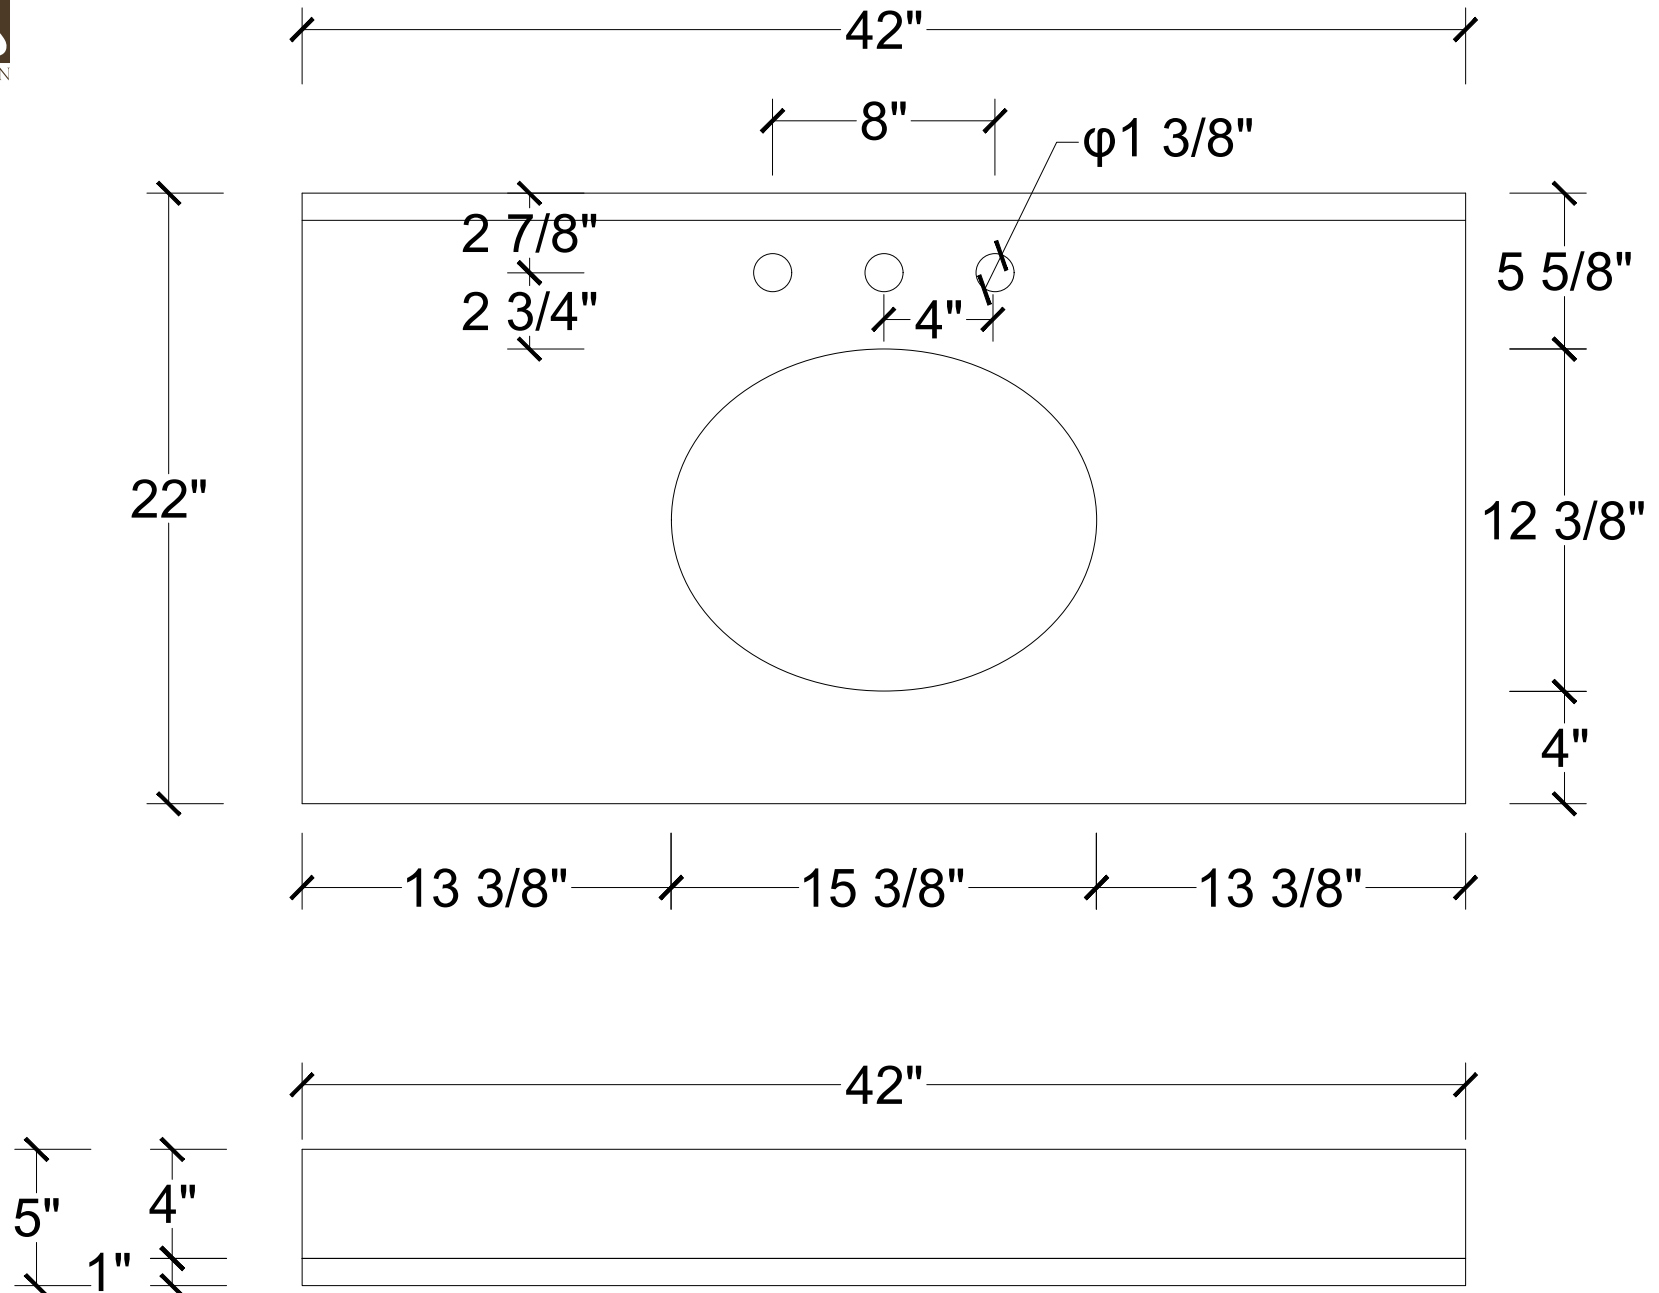

MODEL: EMBASSY 42

MODEL: EMBASSY 42

MODEL: OVAL_SINK-18

TOP VIEW

3D VIEW

FRONT VIEW

SIDE VIEW

BACK VIEW

MODEL: PS-0001