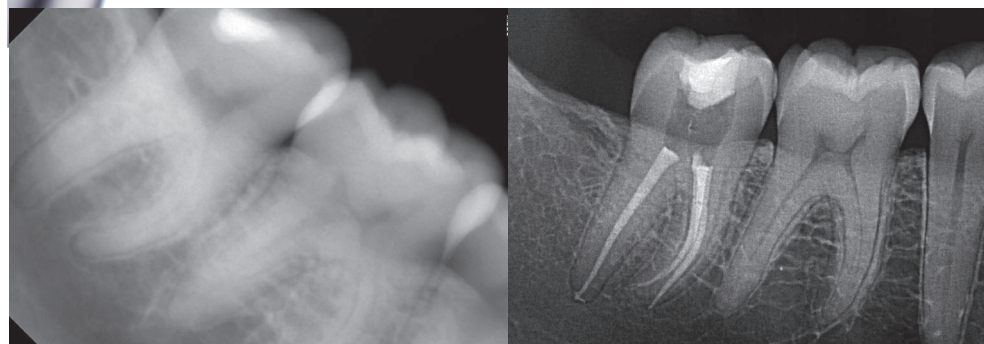

**Met
broodjesbuffet !**

**Accreditering
aangevraagd !**

ZARC

Cavex Alginate Mixer 3

V43072 Alginate Mixer 3

- + 10 x 500 g CA 37NS of
- + 10 x 500 g Impressional NS of
- + 10 x 500 g Colorchange of
- + 10 x 500 g Orthotrace of
- + 10 x 500 g Cream NS of
- + 10 x 500 g Cream FS