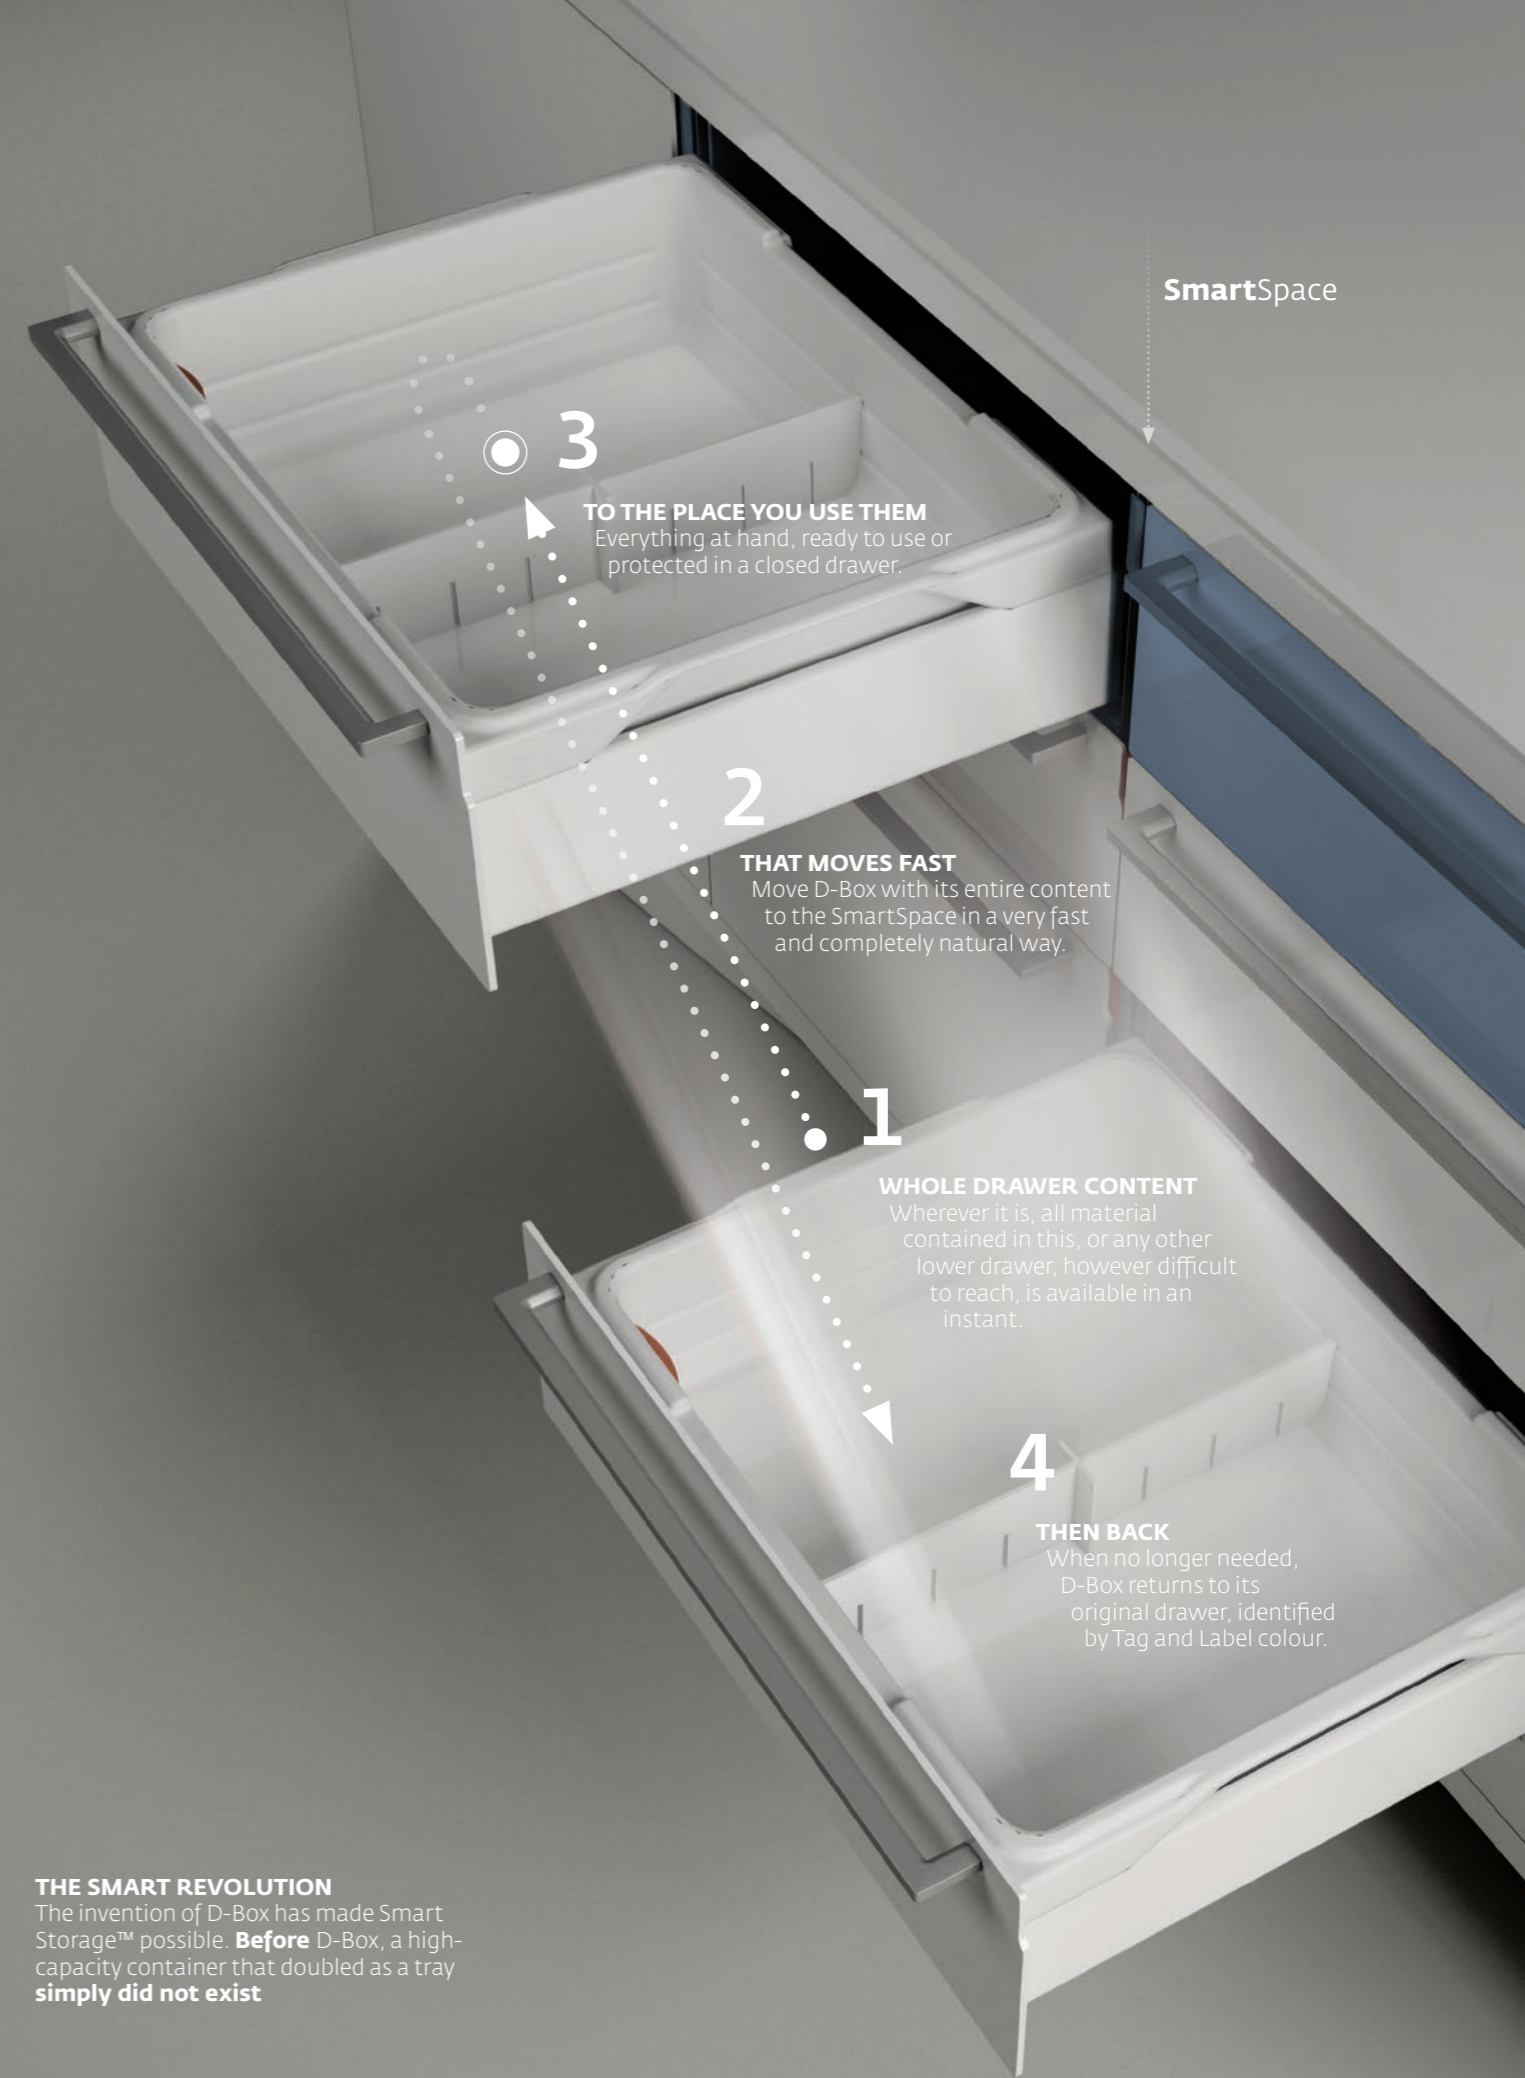

D-BOX COVER

Protects the contents during transport. D-Boxes can remain open inside a drawer as they are sealed by Penta Seal airtight gaskets.

D-BOX SEPARATORS

The 2 modular elements can enable multiple compartments – large or small – to be arranged to suit the demands of each user.

the newly found beauty that you feel has
forever been part of your world

colour: red RAL 3001, grey RAL9006 (plinth)
worktop: Fenix NTM® "Bianco KDS" (white)

SmartStorage™: local

increase efficiency by creating a “**SmartSpace**” through which you can organize the passage of D-Boxes from **any** other drawers or wall cabinets

D-Box makes local storage faster, efficient, practical and protected. Every drawer, even the most distant, is now close at hand.

SMART SPACE
A transition area for placing content moved from other drawers. A central position, at the right height and distance from which you have access to what you need.

THE SMART REVOLUTION
The invention of D-Box has made Smart Storage™ possible. **Before** D-Box, a high-capacity container that doubled as a tray simply did not exist

SmartStorage™ : centralized

SmartWall is the perfect pairing of D-Box and centralized storage, creating a range of custom cabinets for holding a large number of D-Boxes