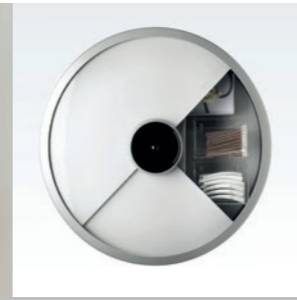

dispenser for disposables, touch control interface (ZERO)