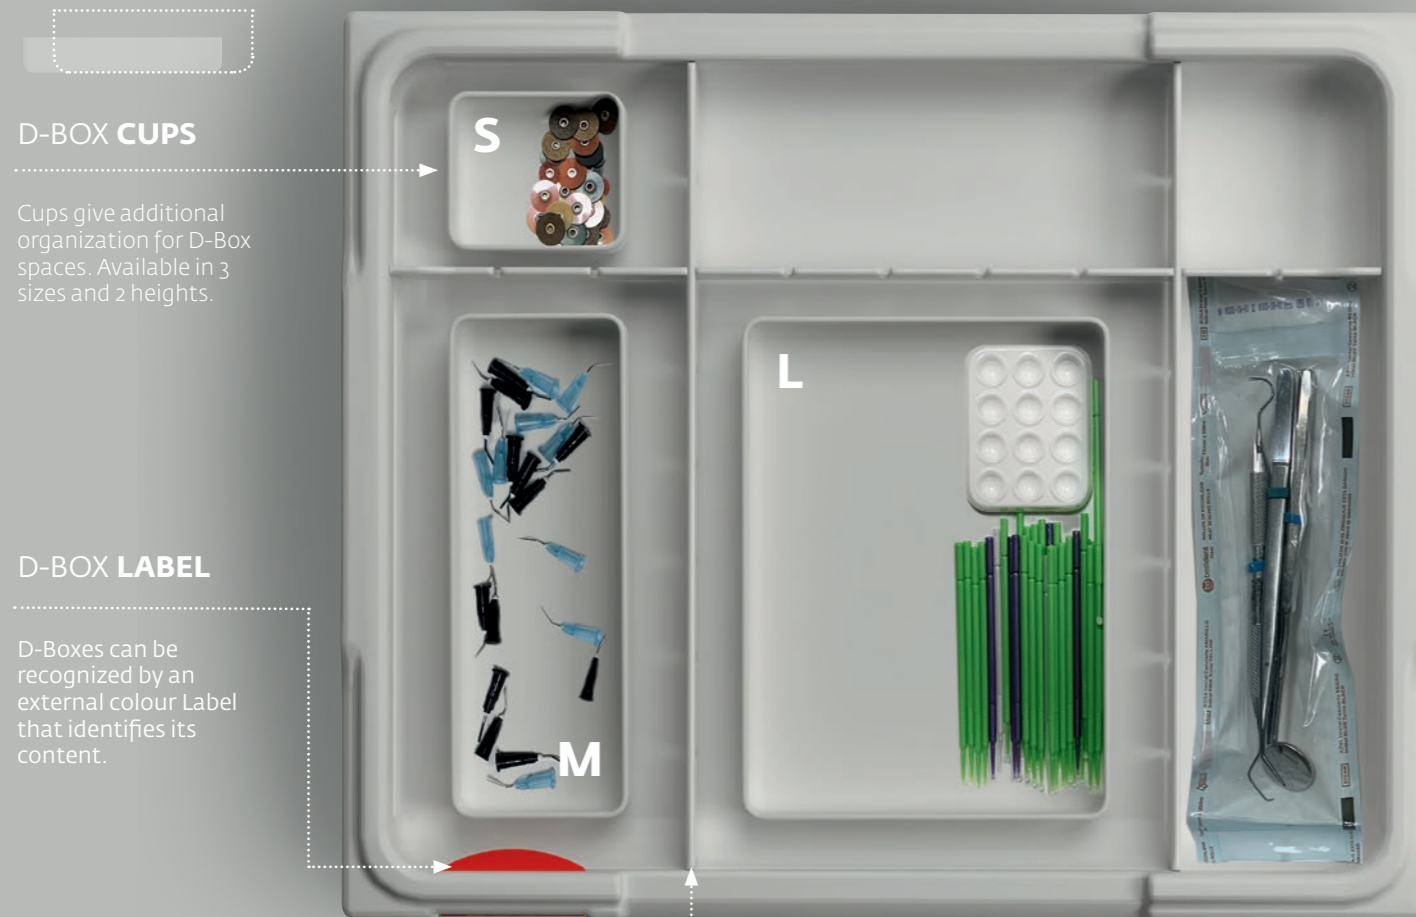

D-Box

a multi-functional tray or *SmartStorage* device?

D-Boxes can have many functions: a drawer insert, a removable tray, or a closed container in which to store or transport material

D-BOX CUPS

Cups give additional organization for D-Box spaces. Available in 3 sizes and 2 heights.

D-BOX LABEL

D-Boxes can be recognized by an external colour Label that identifies its content.

D-BOX SEPARATORS