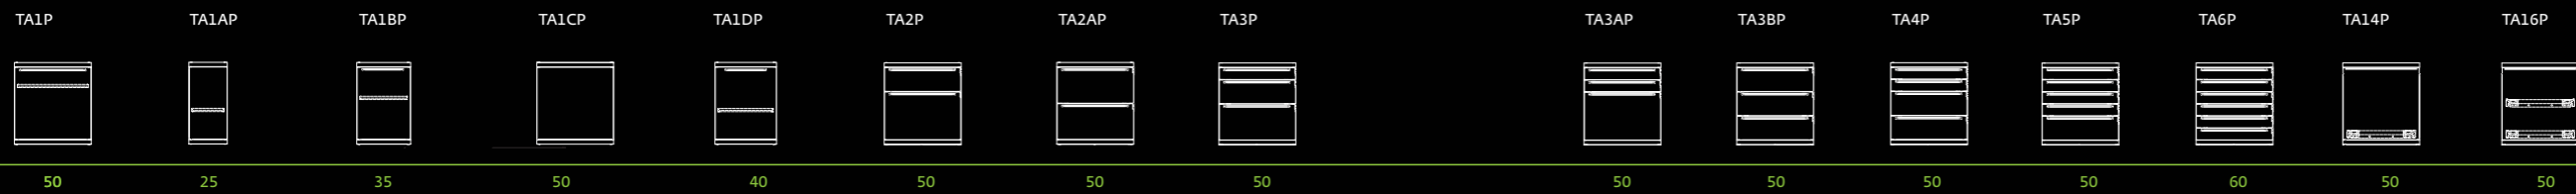

The ability to choose the optimal suction system position for every process allows you to maintain a better posture, facilitating your movements.

colour: white WA010 matt, grey WA7018 matt
worktop: Corian® "Glacier White"

storage cabinets

measurements in cm

parts of TAO sculpt it to form your inner space

hanging modules

hanging sink modules

PC cabinets

sink modules

mobile cabinets