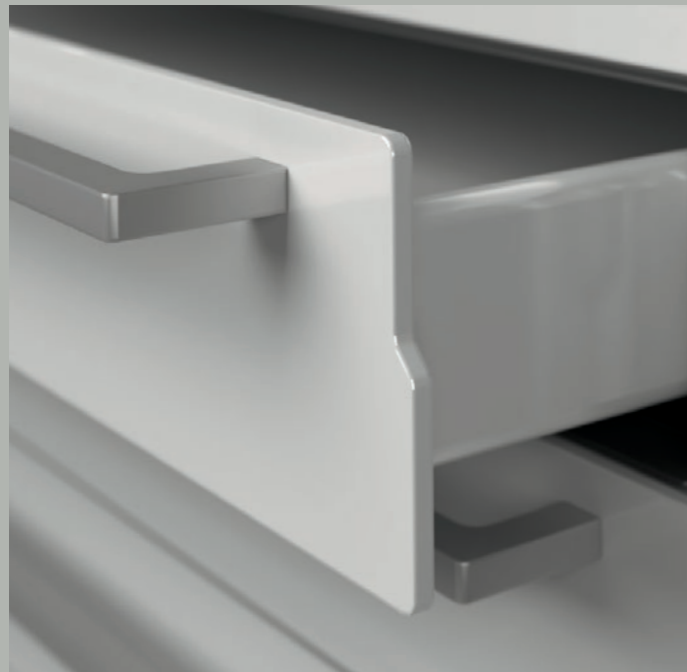

4-way adjustment

3D-true alignment

Drawer

Furniture

truly airtight

Local and centralized storage

Smart storage

ULTRA-SLIM FRONT & SIDES

Carved from a single 4mm thick metal sheet, drawers, door and side panels are 74% thinner than the standard 15mm. Space has also been reduced between drawers, giving a minimalist look that means more space for you and a lower total volume.

We have used the same gaskets that we use around the frame, around the whole perimeter of the closing edge of each drawer. TAO's exclusive gaskets, similar to those found on refrigerators, are designed to collapse and adhere completely to all surfaces, ensuring an effective airtight barrier.