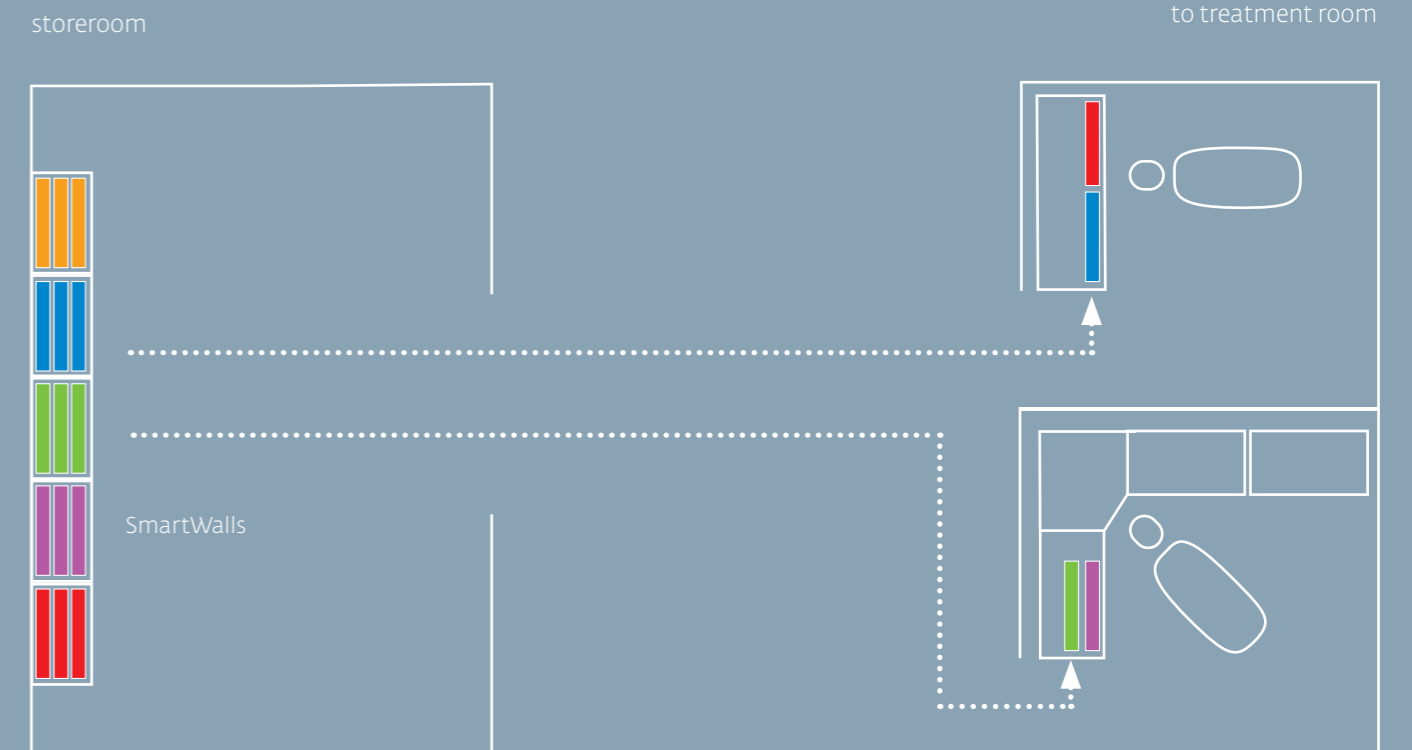

D-Box makes local storage faster, efficient, practical and protected. Every drawer, even the most distant, is now close at hand.

SMART SPACE
A transition area for placing content moved from other drawers. A central position, at the right height and distance from which you have access to what you need.

THE SMART REVOLUTION
The invention of D-Box has made Smart Storage™ possible. **Before** D-Box, a high-capacity container that doubled as a tray simply did not exist

SmartStorage™ : centralized

SmartWall is the perfect pairing of D-Box and centralized storage, creating a range of custom cabinets for holding a large number of D-Boxes

set up a single storeroom that supplies all treatment rooms

SmartWalls are available either open fronted or with glass door panels – transparent or smoked

TAE7/TAE7G
up to 24 D-Box Type 1
Door: smoked glass finish mirror (TAE7) or transparent glass (TAE7G)