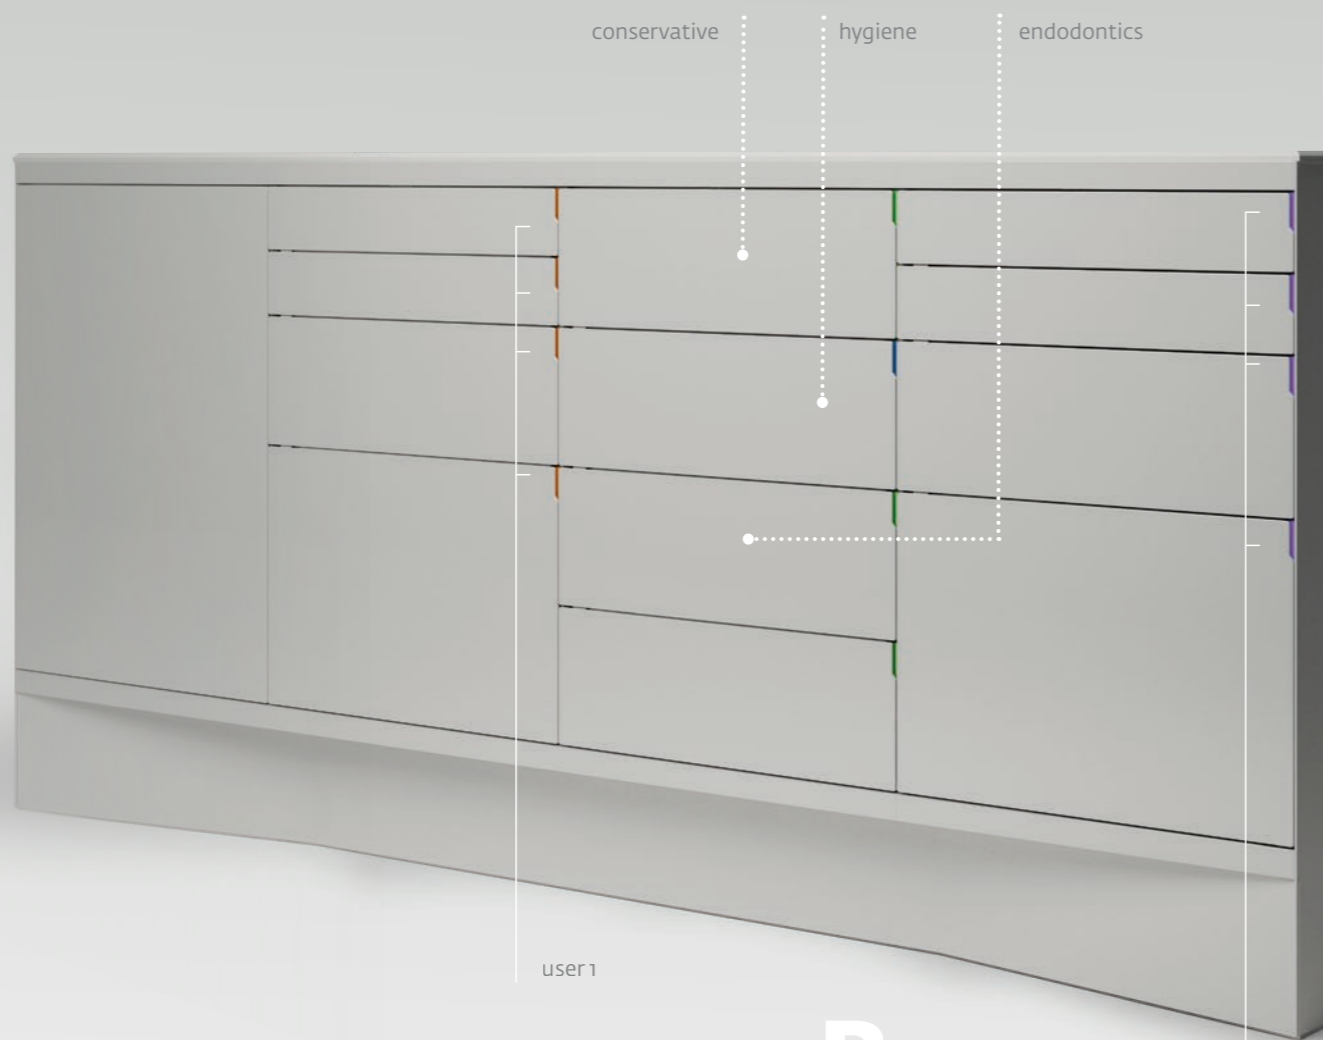

Tags

say goodbye to sticky labels and say hello to magnetic Tags - the **most practical** way to identify and recognize drawer content

A

identify **content**

TAO's magnetic Tags can serve the function of coding space for specific content

conservative hygiene endodontics

user 1

user 2

B

identify **users**

Beyond identifying content, you can reserve dedicated spaces for different users within the same treatment room. Colours can even be associated with those used in appointment software

More than TAO's trademark look, TAO's magnetic TAGS also serve the specific function of coding space

TAO MAGNETIC TAGS These re-positionable TAGs are available in 6 colours

Labels

expand the functionality of D-Boxes by adding coloured Labels and matching them to the same colour Tag