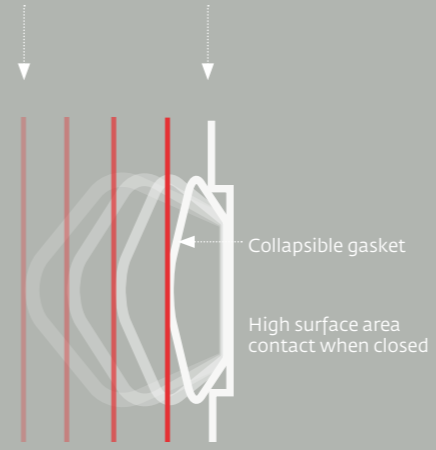

you'll find yourself asking questions
that you've never asked before

TAO technologies

perfectly oiled and precise mechanisms, silent as a breeze.
whispered innovation

4mm thick panels

74% thinner structure

4-way adjustment

3D-true alignment

Drawer

Furniture

truly airtight

Local and centralized storage

Smart storage

ULTRA-SLIM FRONT & SIDES

Carved from a single 4mm thick metal sheet, drawers, door and side panels are 74% thinner than the standard 15mm. Space has also been reduced between drawers, giving a minimalist look that means more space for you and a lower total volume.