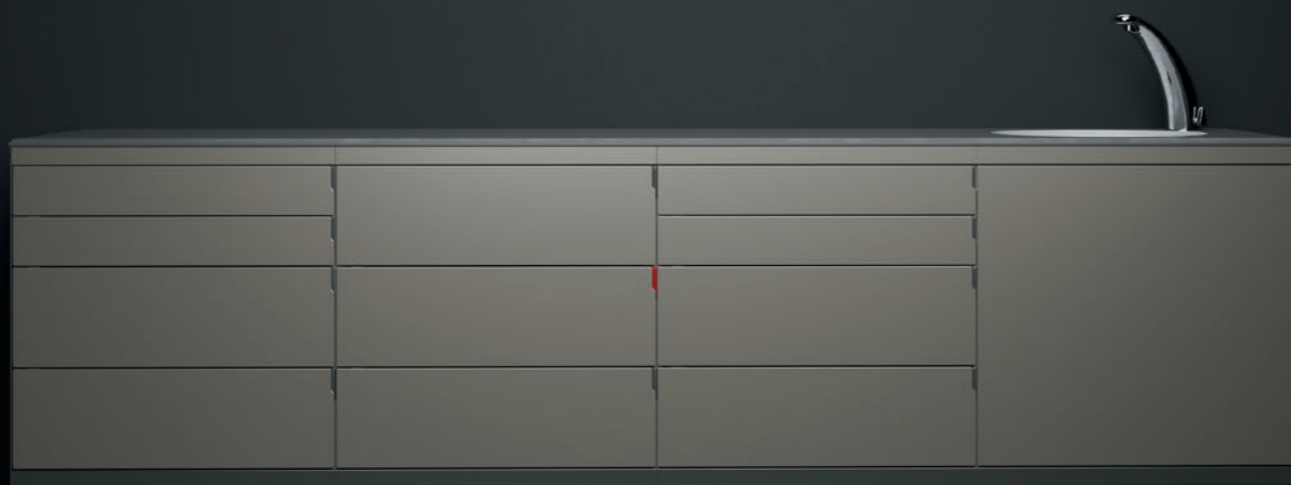

2. glass + LED lit | a dramatic floating sensation

your new way of being. no barriers
weightless yet dynamic

3. suspended | slim profile

4. plinth | the plinth re-invented

hygiene

worktop and sink in Corian® "Glacier White" (X5P+LE)