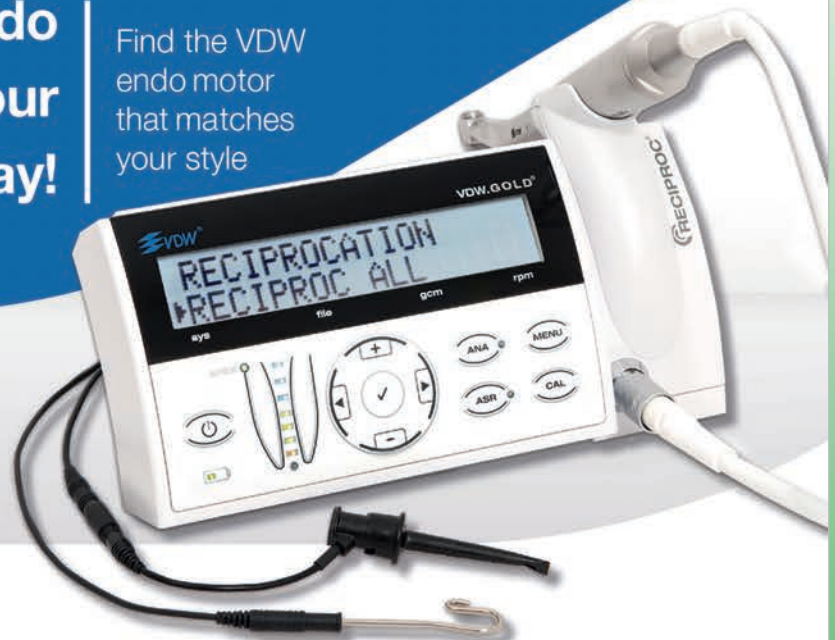

Endo
Easy
Efficient

My choice?
All-in-one!

Endo
it your
way!

Find the VDW
endo motor
that matches
your style

VDW.GOLD®RECIPROC®
Comprehensive endo motor
with integrated apex locator

RECIPROC® blue
one file endo

GOLD RECIPROC MOTOR + RA 6:1

A37250 Endomotor voor reciproke en roterende preparatie met geïntegreerde apexlocator

6:1 hoekstuk (RA)

Toerental: max. 6.000 rpm

Voor endodontische toepassingen

Prijs: 2759,56

28% korting

PROMO

1975,00

vdw-dental.com/motor