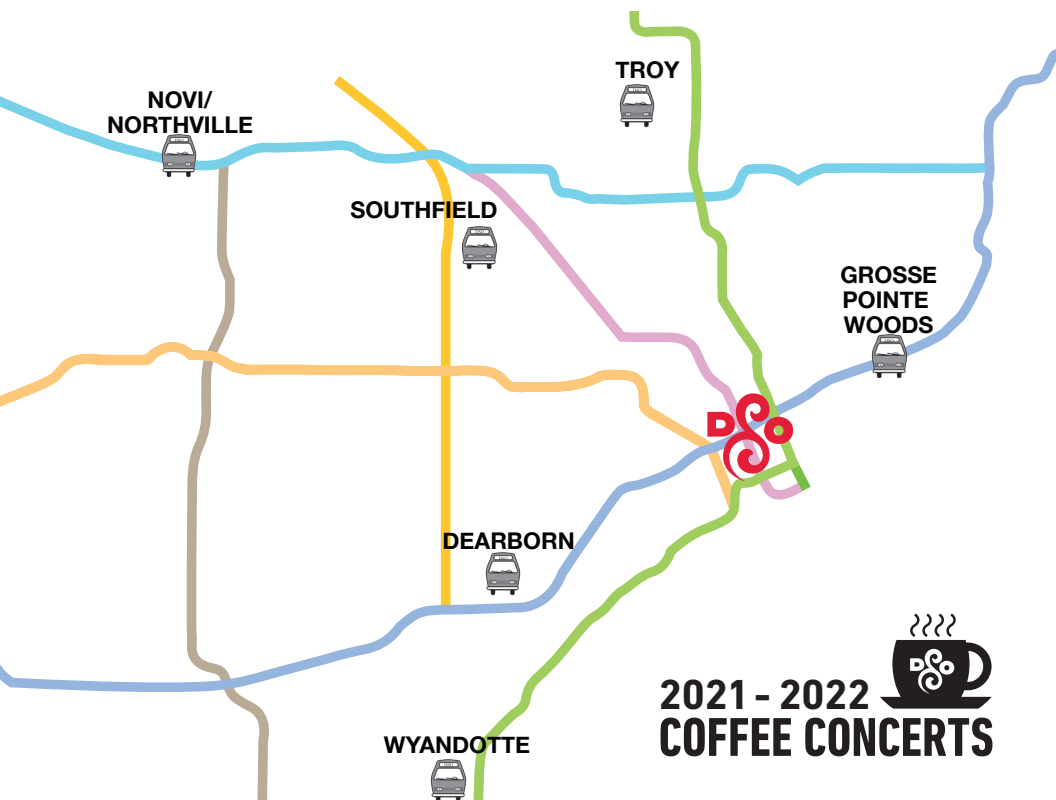

GET ON THE BUS TO ORCHESTRA HALL!

Catch a ride to your next DSO coffee concert on a DSO Shuttle for only \$16 roundtrip from select locations.

2021 - 2022 
COFFEE CONCERTS

DETROIT SYMPHONY ORCHESTRA
 JADER BIGNAMINI *Music Director*
 A COMMUNITY-SUPPORTED ORCHESTRA

Call the DSO Box Office
 to purchase your shuttle
 ride at 313.576.5111

Detroit Symphony Orchestra & Royal Transportation Company

Bus Transportation Order Form

For the convenience of our Coffee Concert patrons, the DSO is happy to provide bus transportation from selected locations via Royal Transportation Company.

PLEASE INDICATE WHICH CONCERT SERIES YOU HAVE:

- Classical Coffee Series on Friday Mornings**
7 concerts (starting on December 3, 2021) \$112
- Or
- Coffee Pops on Friday Mornings** – 6 concerts
(starting on December 17, 2021) \$96

**\$16.00
per
concert**

I WOULD LIKE TO ORDER BUS TRANSPORTATION AS FOLLOWS:

_____ # of Riders @ \$ _____ = \$ _____
\$112 OR \$96

PARK AND RIDE LOCATION: (Please select one)

- Dearborn Civic Center** (15801 Michigan Ave., behind the Library) – Departs at 9:30 a.m.
- Wyandotte — Yack Recreation Center** (3131 Third St.) – Departs at 9 a.m.
- Troy — Entertainment Publications, Inc.** (1401 N. Crooks Rd., south of Maple Rd.) – Departs at 9:30 a.m..
- Southfield — City Building Department** (26000 Evergreen Rd.) Parking lot located on the south side, next to the Police Department – Departs at 9 a.m.
- Grosse Pointe Woods — Our Lady Star of the Sea Church** (467 Fairford Rd. at Morningside Dr.) Parking lot located on the north side of the building – Departs at 9:30 a.m.
- Novi/Northville — MDOT carpool lot** (47879 W. 12 Mile Rd., Wixom) – Departs at 9 a.m.