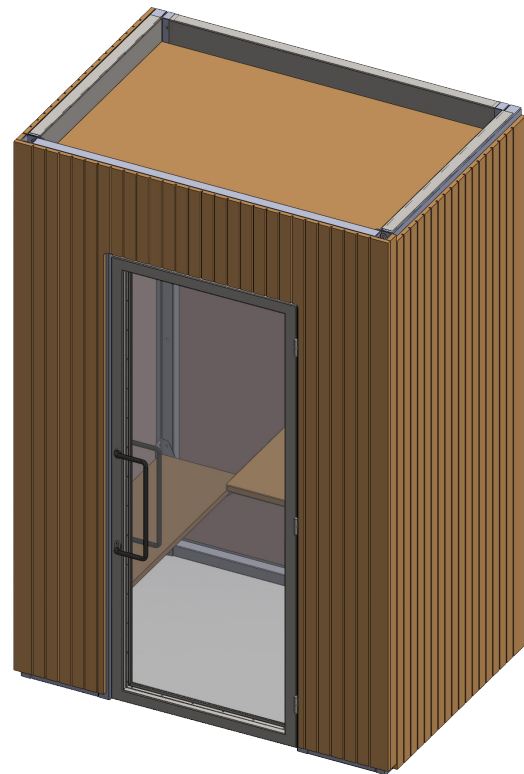

CO-WORKING POD

Our signature and proprietary co-working office pod is built with a modular design for extremely easy installation, quick production, and shipping. The steel construction panels are powder coated to make a tough finish that will stand the rigors of office life. The viewable area is customizable with clear tempered glass. The pod is easily accessible with a beautiful French style sliding barn door and hardware.

Side Panel
\$1550

Front Panel
\$1500

Back Panel
\$1500

Sliding Barn Door W/Hardware
\$1540

Brand Holder
\$99

Standard Size

L: 133"

W: 148"

H: 108"

PHONE BOOTH

The phone booth is made of Knotty Alder with a beautiful Pickled White Finish. It has a solid steel frame construction that is powder coated flat black. Finished inside with foam panels covered in fabric to fully soundproof the booth for privacy. It also has a prehung steel door coated with flat black powder, which provides privacy as well as soundproofing.

One Man
\$4900

Four Man
\$6100

Six Man
\$11,500

Standard Size

L: 65"

W: 51"

H: 95"

CLUB DESK