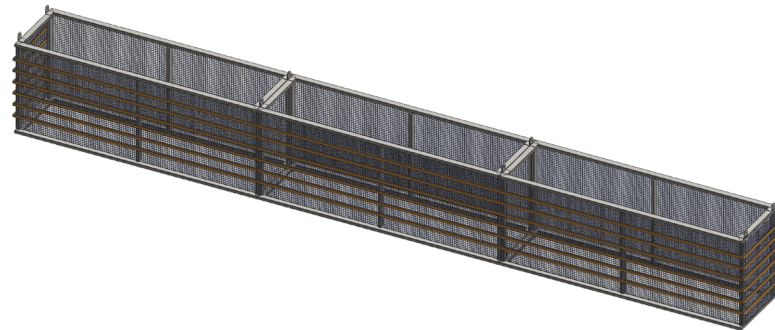

Full Shelf
\$9950

Standard Size
L: 245"
W: 22"
H: 114"

WORK STATION

The personal workstation is built with a solid steel frame and finished with a Knotty Alder top in a Pickled White Finish.

Full Desk
\$399

Standard Size
L: 46"
W: 24"
H: 29"

MARQUEE SIGN

Add a nice touch to your workspace with this marquee sign. Having this sign means you can switch names or business logos as you wish. This sign is built with a solid steel frame, finished on top and bottom in powder coated flat black, front, back and sides are powder coated white. The sign holders and signs are Knotty Alder with a custom Dark wood finish.