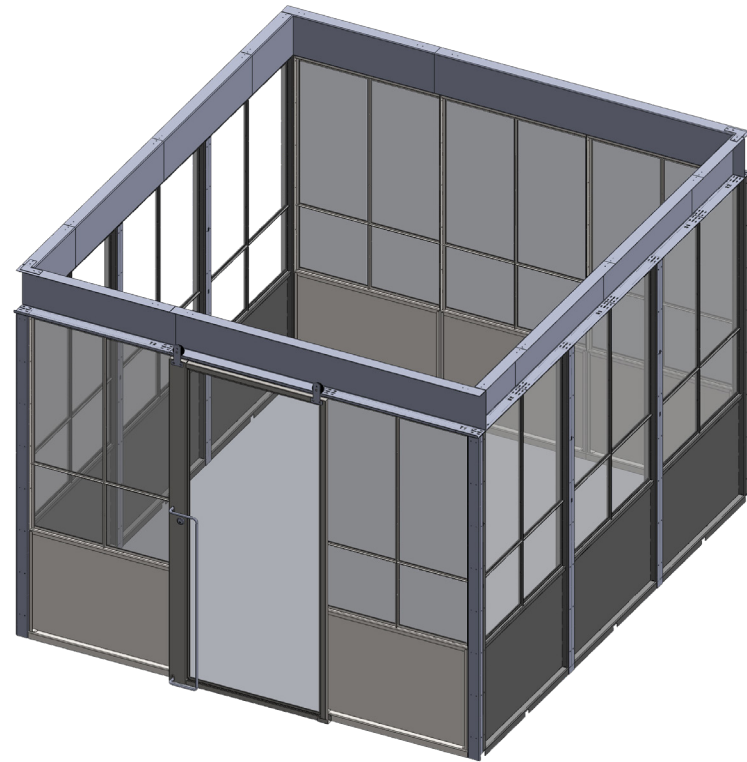

CO-WORKING POD

Our signature and proprietary co-working office pod is built with a modular design for extremely easy installation, quick production, and shipping. The steel construction panels are powder coated to make a tough finish that will stand the rigors of office life. The viewable area is customizable with clear tempered glass. The pod is easily accessible with a beautiful French style sliding barn door and hardware.

Side Panel
\$1550

Front Panel
\$1500

Back Panel
\$1500

Sliding Barn Door W/Hardware
\$1540

Brand Holder
\$99

Standard Size

L: 133"

W: 148"

H: 108"

PHONE BOOTH

The phone booth is made of Knotty Alder with a beautiful Pickled White Finish. It has a solid steel frame construction that is powder coated flat black. Finished inside with foam panels covered in fabric to fully soundproof the booth for privacy. It also has a prehung steel door coated with flat black powder, which provides privacy as well as soundproofing.

Standard Size
L: 46"
W: 24"
H: 29"

MARQUEE SIGN

Add a nice touch to your workspace with this marquee sign. Having this sign means you can switch names or business logos as you wish. This sign is built with a solid steel frame, finished on top and bottom in powder coated flat black, front, back and sides are powder coated white. The sign holders and signs are Knotty Alder with a custom Dark wood finish.