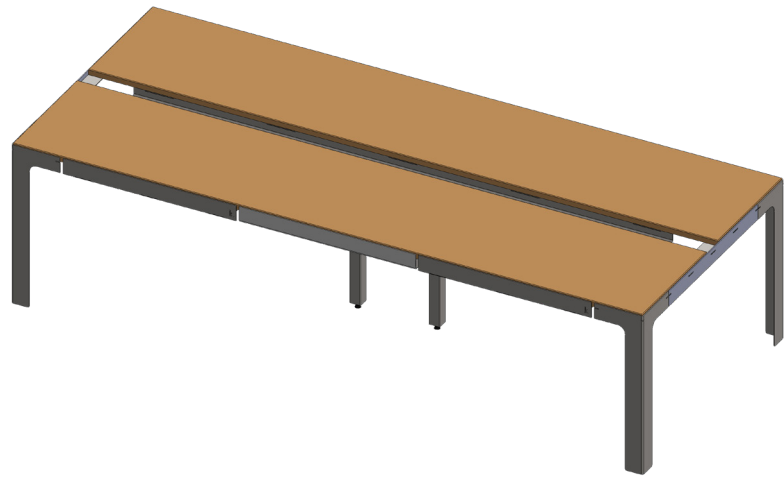

RESIDENT DESK

The Resident desk is set up for you and a couple of your mates. This workstation is built solid with a steel frame and Knotty Alder white countertop. The workstation has a cable management center as well as four drawers, two on each side for added convenience.

Full Desk
$3150

Standard Size
L: 113"
W: 52"
H: 29"