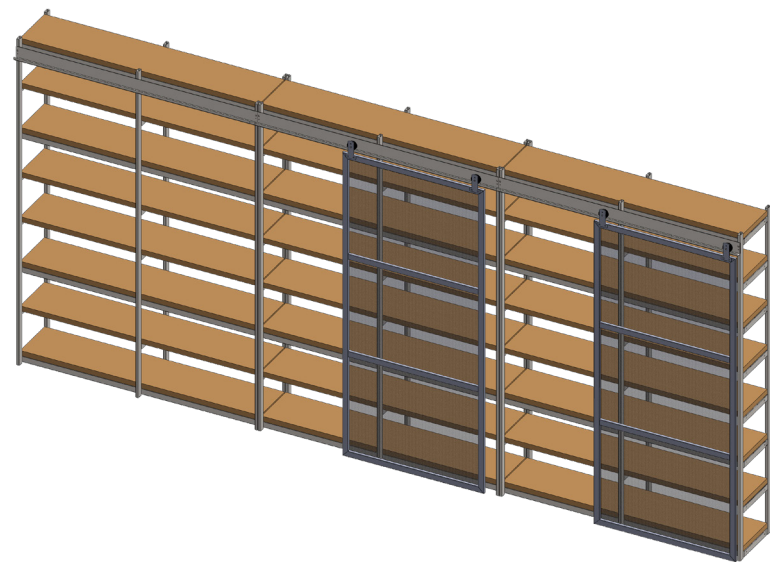

RECEPTION SHELF

A jaw dropping entry piece! Add a touch of beauty to your reception workstation with a functional bookshelf. The bookshelf is made of solid steel frame and Knotty Alder wood shelves with a Pickled White Finish. Two custom mesh sliding barn doors allow for privacy to keep your personal space personal.

Full Shelf
$9950

Standard Size
L: 245"
W: 22"
H: 114"