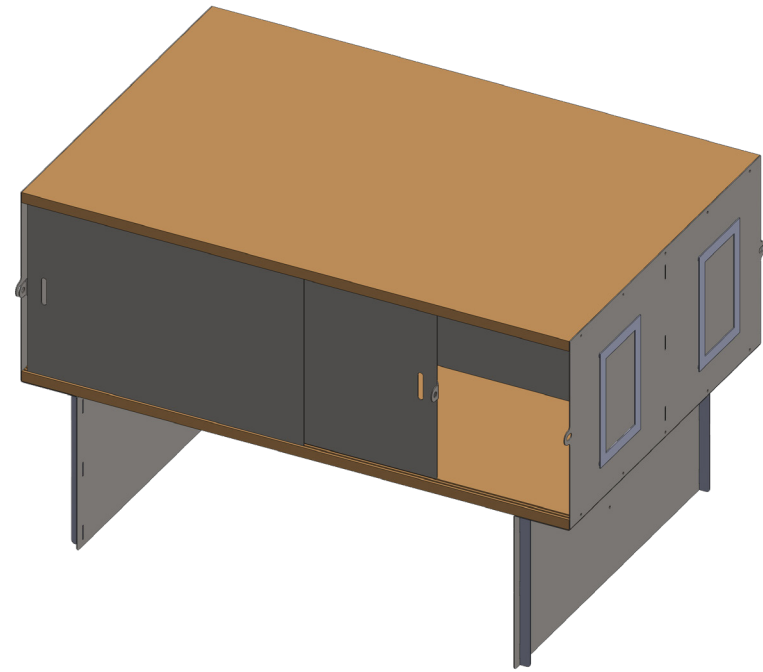

CO-WORKING POD

Our signature and proprietary co-working office pod is built with a modular design for extremely easy installation, quick production, and shipping. The steel construction panels are powder coated to make a tough finish that will stand the rigors of office life. The viewable area is customizable with clear tempered glass. The pod is easily accessible with a beautiful French style sliding barn door and hardware.

Standard Size
L: 46"
W: 24"
H: 29"

MARQUEE SIGN

Add a nice touch to your workspace with this marquee sign. Having this sign means you can switch names or business logos as you wish. This sign is built with a solid steel frame, finished on top and bottom in powder coated flat black, front, back and sides are powder coated white. The sign holders and signs are Knotty Alder with a custom Dark wood finish.

Full Desk
\$3150

Standard Size
L: 113"
W: 52"
H: 29"

SMALL SHELF

Add a touch of beauty to your workstation with this functional bookshelf. Bookshelf frame is made of Knotty Alder with a Pickled White Finish. The shelves are solid steel and finished off in a flat black powder coating. It has plenty of room for decorating or housing your personal items as you work.

Full Shelf
\$1150

Standard Size
L: 80"
W: 15"
H: 49"

STORAGE BOX

In a co-working space you may want to leave things behind but keep them secure with a lockable storage box. This box has a Pickled White Finish Knotty Alder wood top and bottom with a solid steel frame that is powder coated flat black. With a custom brand holder on the side, there will be no confusion where your stuff is located.