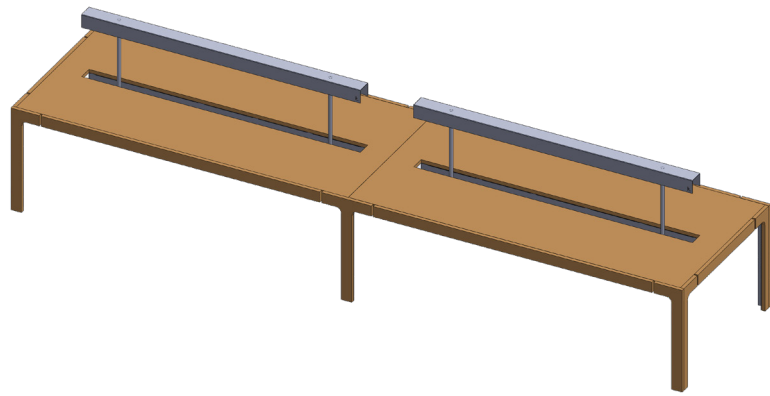

CO-WORKING POD

Our signature and proprietary co-working office pod is built with a modular design for extremely easy installation, quick production, and shipping. The steel construction panels are powder coated to make a tough finish that will stand the rigors of office life. The viewable area is customizable with clear tempered glass. The pod is easily accessible with a beautiful French style sliding barn door and hardware.

H: 108"

PHONE BOOTH

The phone booth is made of Knotty Alder with a beautiful Pickled White Finish. It has a solid steel frame construction that is powder coated flat black. Finished inside with foam panels covered in fabric to fully soundproof the booth for privacy. It also has a prehung steel door coated with flat black powder, which provides privacy as well as soundproofing.

One Man
\$4900

Four Man
\$6100

Six Man
\$11,500

Standard Size

L: 65"

W: 51"

H: 95"

CLUB DESK

A workstation for you and all of your team! The workstation is built solid with a steel frame and finished with solid wood, Knotty Alder top and leg coverings complete with a Pickled White Finish. The workstation is also accented with light bars for added convenience.