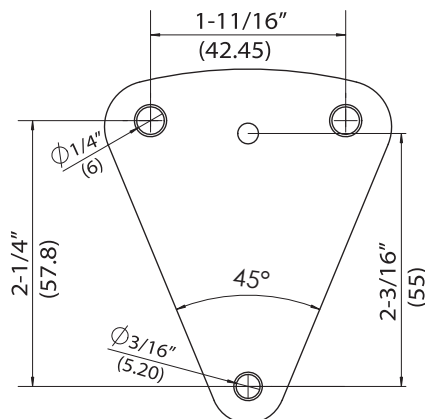

## FEATURES

- Dimensions: 2-1/2" x 3-3/16"
- Includes Strike Plate, Washer, and Mounting Screws
- Lock is mounted on the door jamb to keep doors shut for added privacy
- Easy installation
- Works with 1-3/8"–1-3/4" door thicknesses

# SLIDING DOOR TEARDROP LOCK SPECIFICATIONS

FRONT PLATE

BACK PLATE

STRIKE PLATE