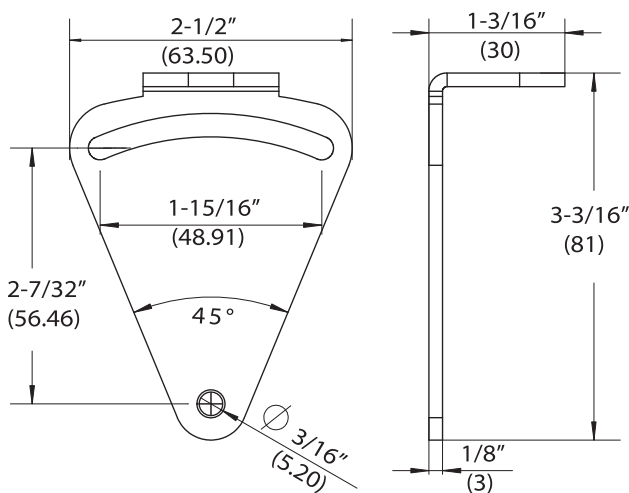

SLIDING DOOR TEARDROP LOCK SPECIFICATIONS

FRONT PLATE