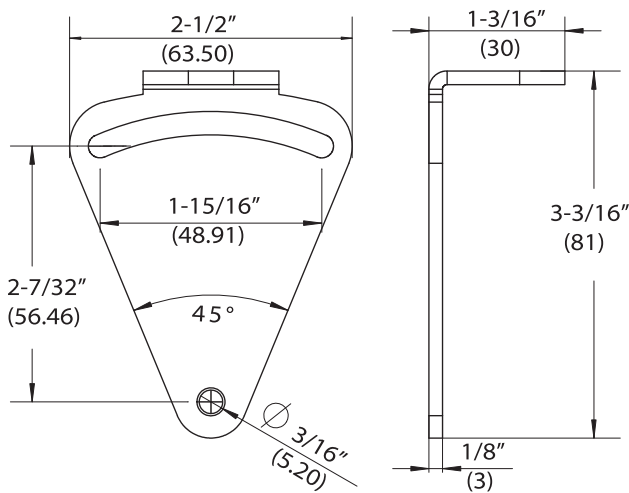

SLIDING DOOR TEARDROP LOCK

FEATURES

- Dimensions: 2-1/2" x 3-3/16"
- Includes Strike Plate, Washer, and Mounting Screws
- Lock is mounted on the door jamb to keep doors shut for added privacy
- Easy installation
- Works with 1-3/8"–1-3/4" door thicknesses

APPLICATION

- For wood doors

MATERIAL

- Stainless Steel

FINISHES

- Black
- Stainless Steel

SLIDING DOOR TEARDROP LOCK SPECIFICATIONS

FRONT PLATE