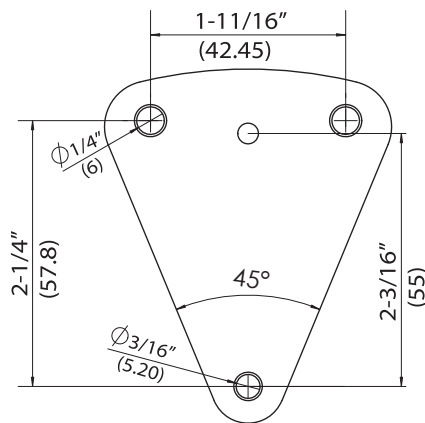

SLIDING DOOR TEARDROP LOCK

FEATURES

- Dimensions: 2-1/2" x 3-3/16"
- Includes Strike Plate, Washer, and Mounting Screws
- Lock is mounted on the door jamb to keep doors shut for added privacy
- Easy installation
- Works with 1-3/8"–1-3/4" door thicknesses

APPLICATION

- For wood doors

MATERIAL

- Stainless Steel

FINISHES

- Black
- Stainless Steel

SLIDING DOOR TEARDROP LOCK SPECIFICATIONS

BACK PLATE

RUSTICA