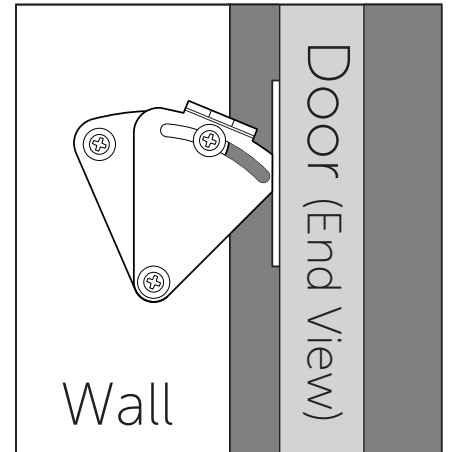

SLIDING DOOR TEARDROP LOCK

FEATURES

- Dimensions: 2-1/2" x 3-3/16"
- Includes Strike Plate, Washer, and Mounting Screws
- Lock is mounted on the door jamb to keep doors shut for added privacy
- Easy installation
- Works with 1-3/8"–1-3/4" door thicknesses

APPLICATION

- For wood doors

MATERIAL

- Stainless Steel

FINISHES

- Black
- Stainless Steel

SLIDING DOOR TEARDROP LOCK SPECIFICATIONS

FRONT PLATE