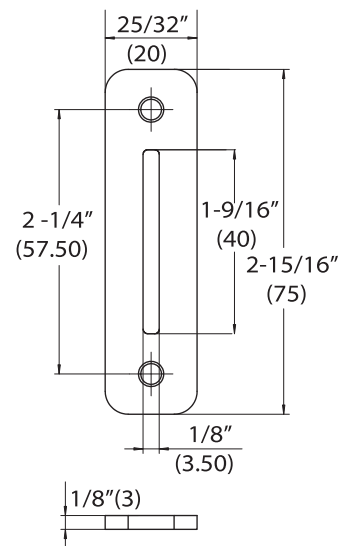

SLIDING DOOR TEARDROP LOCK

FEATURES

- Dimensions: 2-1/2" x 3-3/16"
- Includes Strike Plate, Washer, and Mounting Screws
- Lock is mounted on the door jamb to keep doors shut for added privacy
- Easy installation
- Works with 1-3/8"–1-3/4" door thicknesses

APPLICATION

- For wood doors

MATERIAL

- Stainless Steel

FINISHES

- Black
- Stainless Steel

SLIDING DOOR TEARDROP LOCK SPECIFICATIONS

FRONT PLATE

BACK PLATE

STRIKE PLATE

RUSTICA