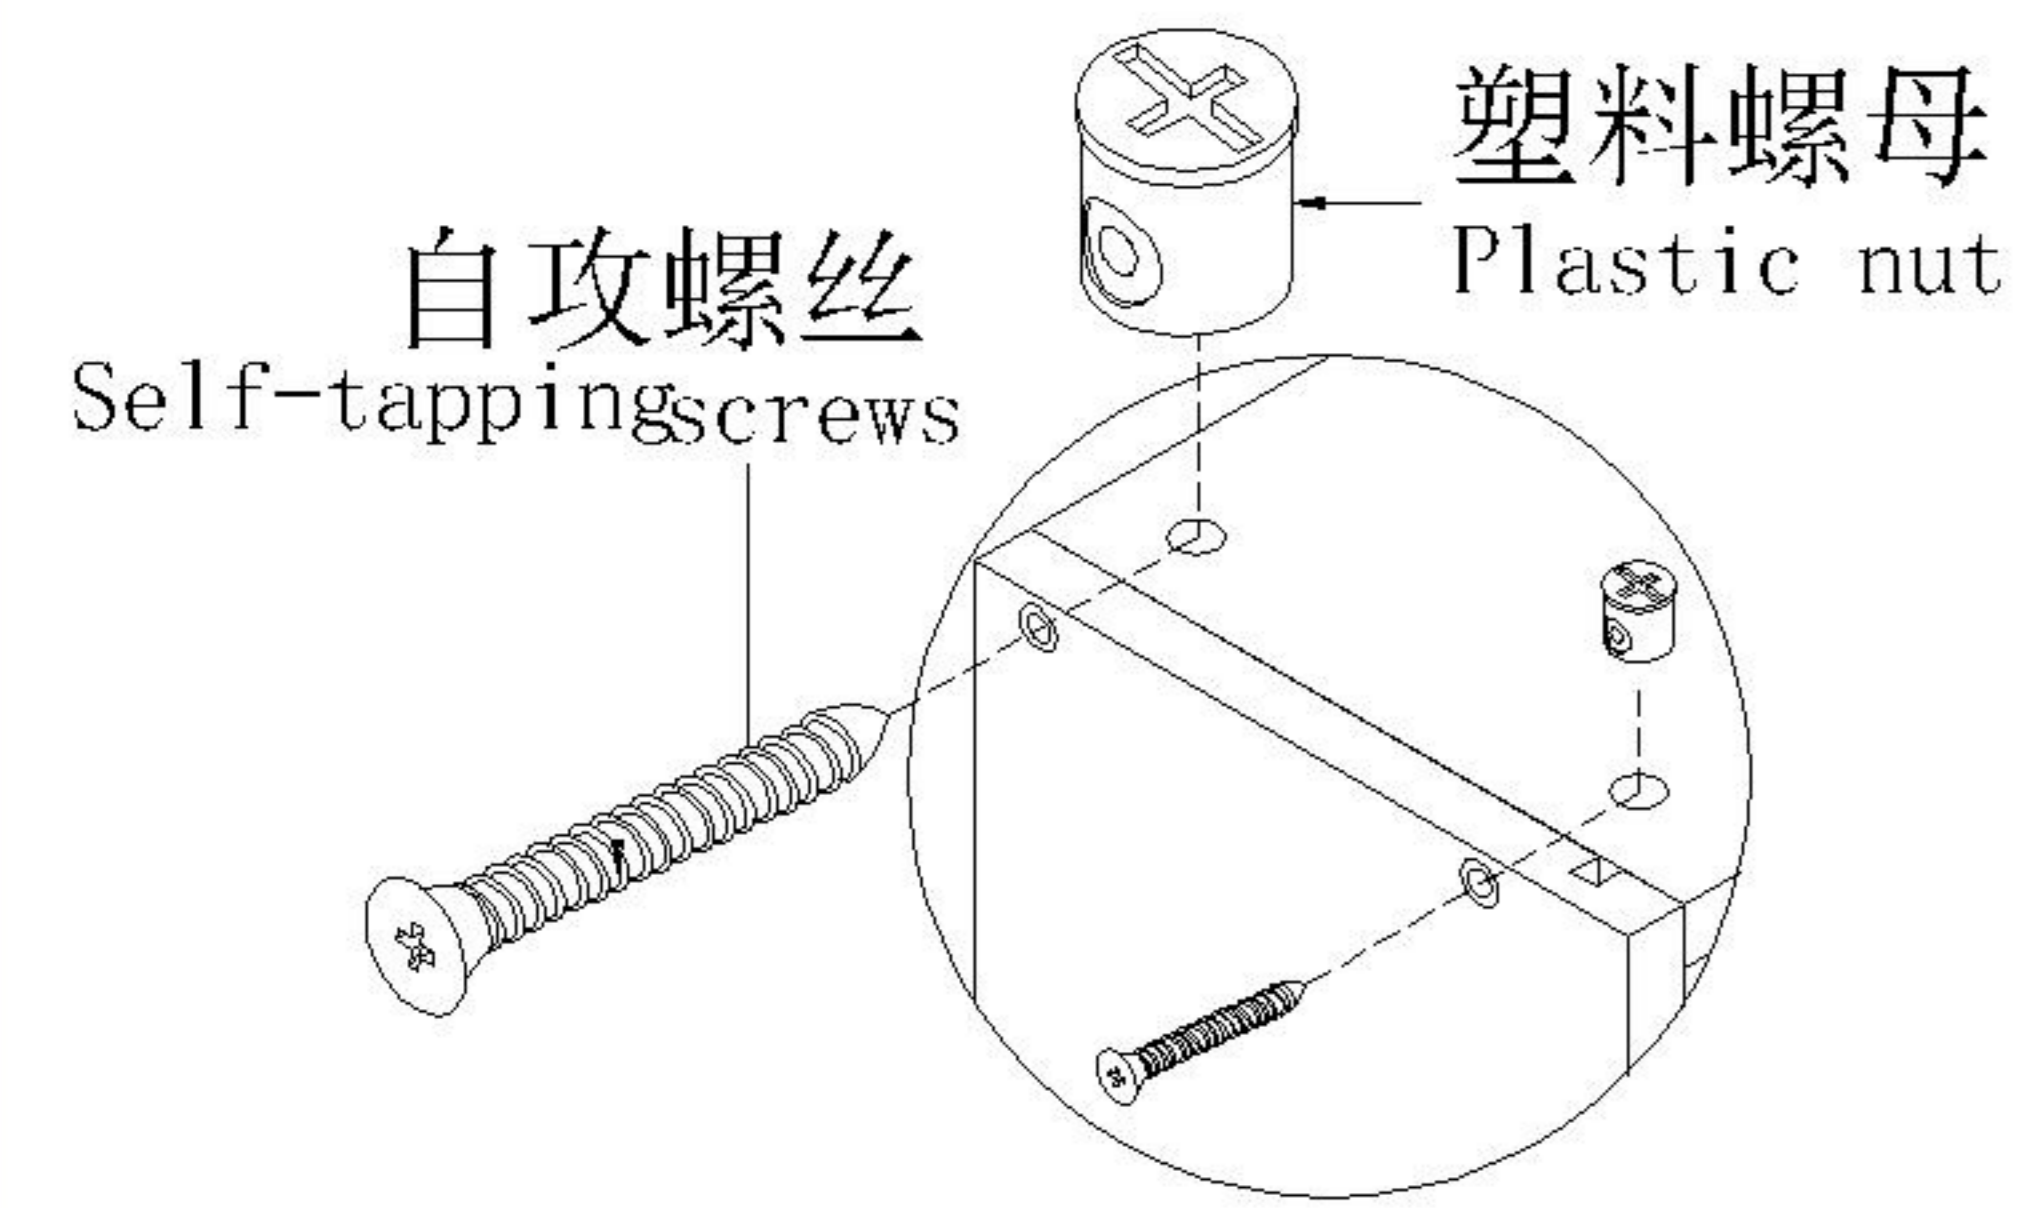

安装示意图/Assembly Instruction

产品名称 Model NO.	TV1B-A
产品规格 Specification	476*398*501MM
安装工具 Tool	安装人数 Installer
	

(A)*4 背板扣 Back Panel Buckle	(B)*11 二合一螺杆 2-in-1-screw	(C)*11 大三合一锁饼 3-in-1 large lock	(D)*8 小三合一锁饼 3-in-1 small lock
			
			
			
			
(E)*8 小二合一杆 2-in-1 small rod	(F)* 3 镜钉 Mirror nail	(G)*8 斜边十字螺杆-M6*15mm Bevel cross screw	(H)*8 塑料螺母 Plastic Nut
(I)*8 自攻螺丝M4*40 Self-tapping screw	(J)*34 自攻螺丝M3.5*12 Self-tapping screw	(K)*7 自攻螺丝M3.5*16 Self-tapping screw	(L)*11 木榫-∅8*30 Wood tenon
(M)*2 三节滚珠导轨12" Three-section rail	(N)*4 角码-(14*21*1.5mm)小角码 Small bracket	(O)*1 抽面玻璃 Faceted glass	(P)*4 五金脚 Hardware foot

TV1B-A

安装方法/
Installation method

二合一/2 in 1

塑料螺母 Plastic nut

阀门开关(下压为开)
Valve switch (press down to open)

三节滚珠导轨-12"
Three Section Ball Guide-12"

TV1B-A

安装方法/ Installation method

二合一/2 in 1

塑料螺母 Plastic nut

阀门开关(下压为开)
Valve switch (press down to open)

三节滚珠导轨-12"
Three Section Ball Guide-12"

- (G)*8
- (M)*1
- (J)*20
- (N)*4
- (P)*4

5

- (A)*4
- (K)*4

6