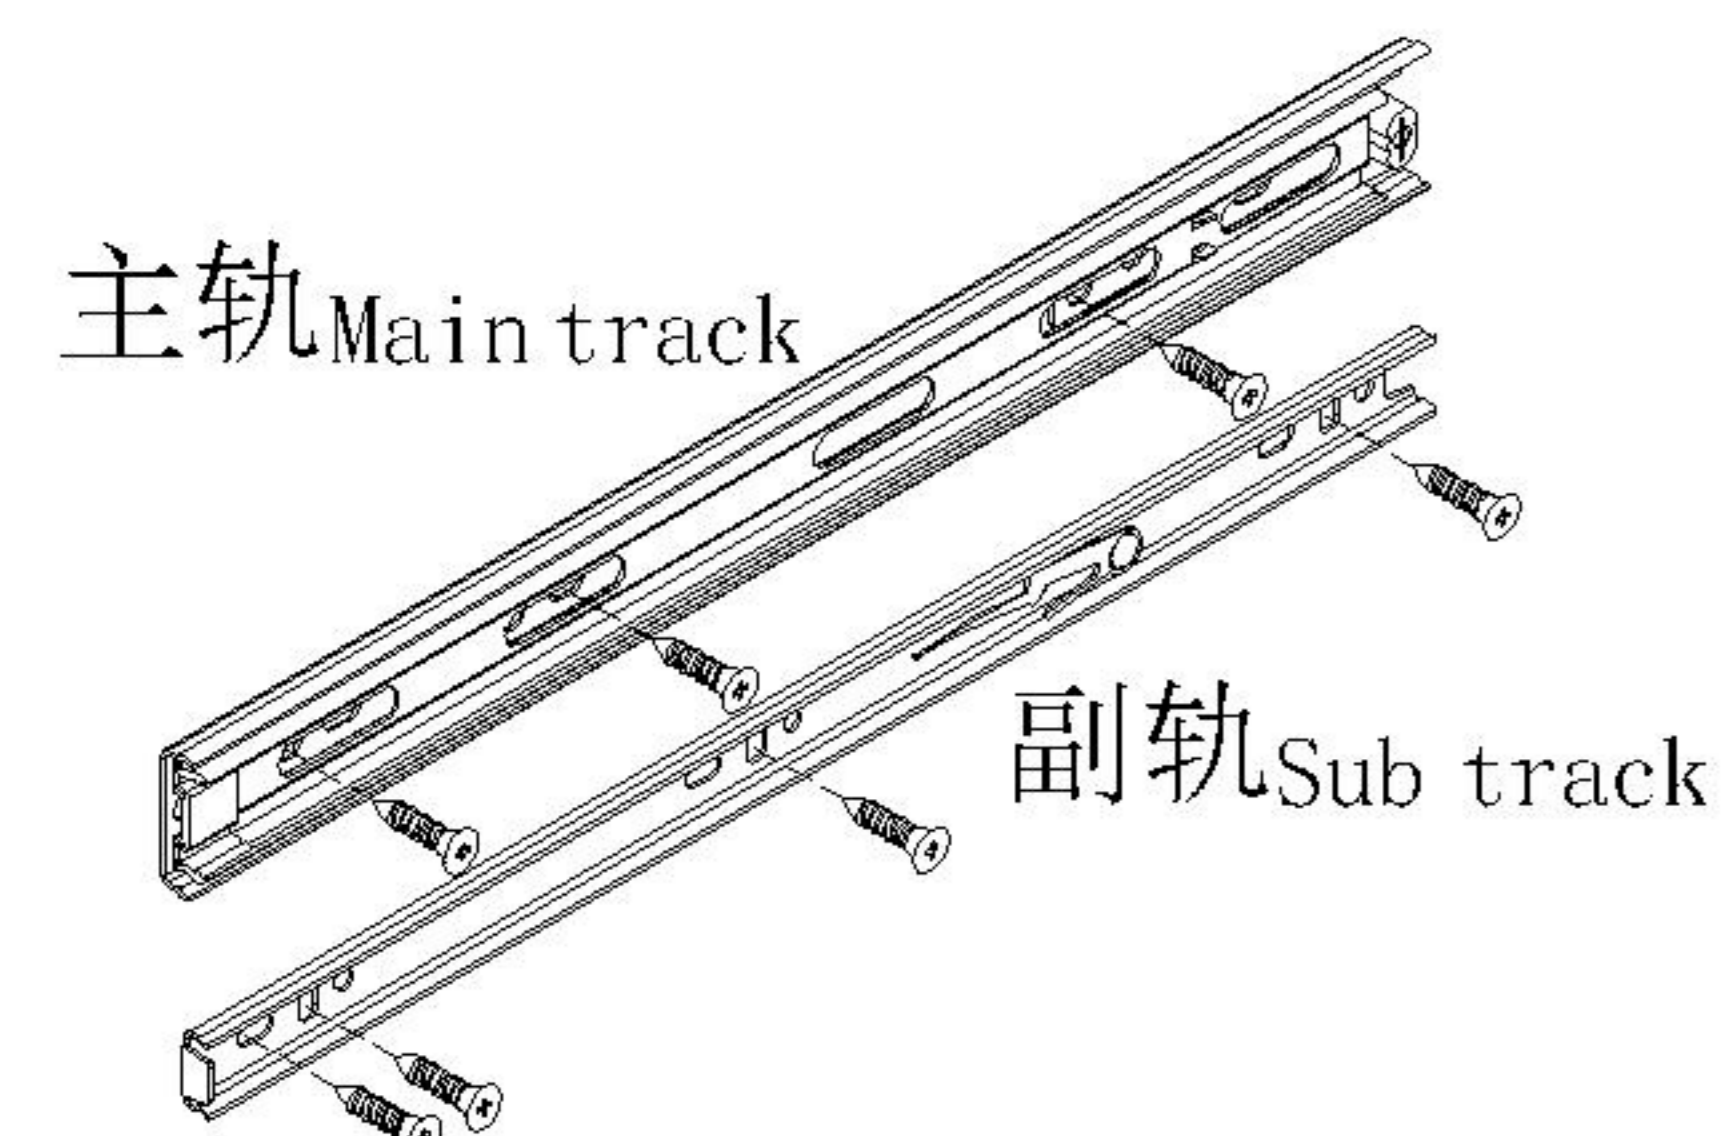

安装示意图/Assembly Instruction

产品名称 Model NO.	TV1B-A
产品规格 Specification	476*398*501MM
安装工具 Tool	安装人数 Installer
	

(A)*4 背板扣 Back Panel Buckle	(B)*11 二合一螺杆 2-in-1-screw	(C)*11 大三合一锁饼 3-in-1 large lock	(D)*8 小三合一锁饼 3-in-1 small lock
			
			
			
			
(E)*8 小二合一杆 2-in-1 small rod	(F)* 3 镜钉 Mirror nail	(G)*8 斜边十字螺杆-M6*15mm Bevel cross screw	(H)*8 塑料螺母 Plastic Nut
(I)*8 自攻螺丝M4*40 Self-tapping screw	(J)*34 自攻螺丝M3.5*12 Self-tapping screw	(K)*7 自攻螺丝M3.5*16 Self-tapping screw	(L)*11 木榫-∅8*30 Wood tenon
(M)*2 三节滚珠导轨12" Three-section rail	(N)*4 角码-(14*21*1.5mm)小角码 Small bracket	(O)*1 抽面玻璃 Faceted glass	(P)*4 五金脚 Hardware foot

TV1B-A

安装方法/
Installation method

二合一/2 in 1

塑料螺母 Plastic nut

阀门开关(下压为开)
Valve switch (press down to open)

三节滚珠导轨-12"
Three Section Ball Guide-12"

TV1B-A

安装方法/ Installation method

二合一/2 in 1

塑料螺母 Plastic nut

阀门开关(下压为开)
Valve switch (press down to open)

三节滚珠导轨-12"
Three Section Ball Guide-12"

- (G)*8
- (M)*1
- (J)*20
- (N)*4
- (P)*4

5

- (A)*4
- (K)*4

6