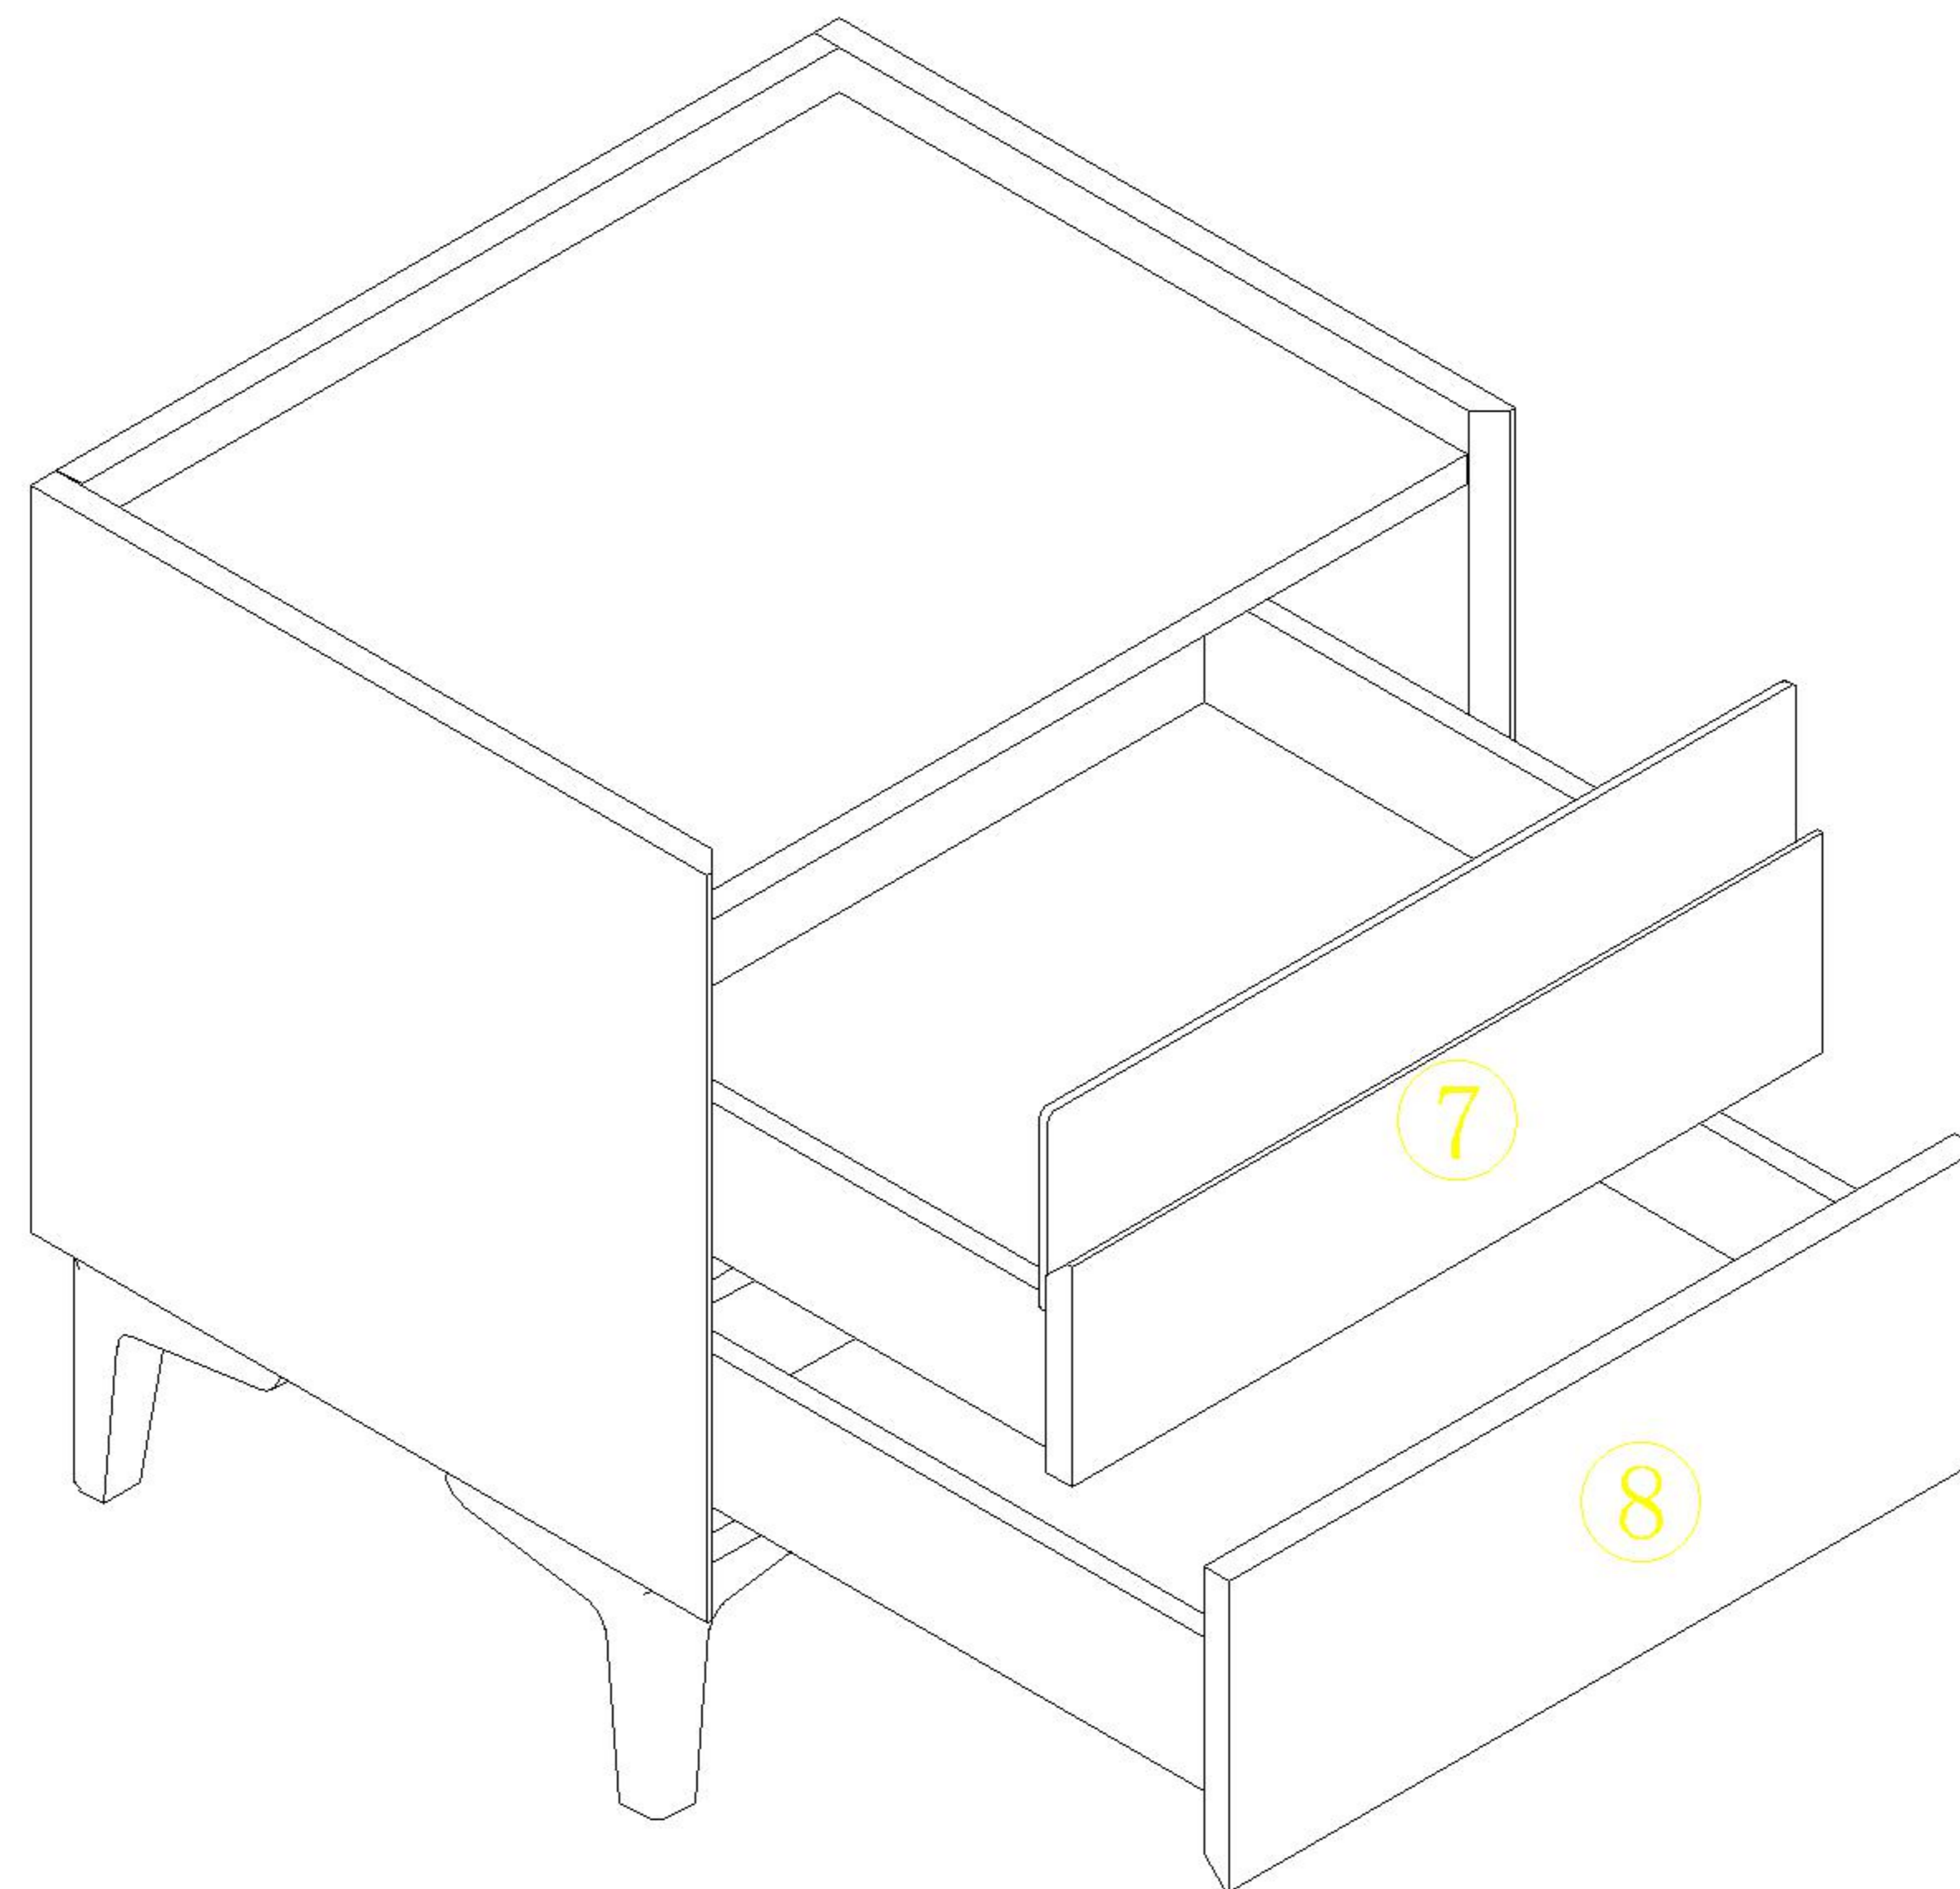

TV1B-A

安装方法/ Installation method

二合一/2 in 1

塑料螺母 Plastic nut

阀门开关(下压为开)
Valve switch (press down to open)

三节滚珠导轨-12"
Three Section Ball Guide-12"

- (G)*8
- (M)*1
- (J)*20
- (N)*4
- (P)*4

5

- (A)*4
- (K)*4

6

7

8