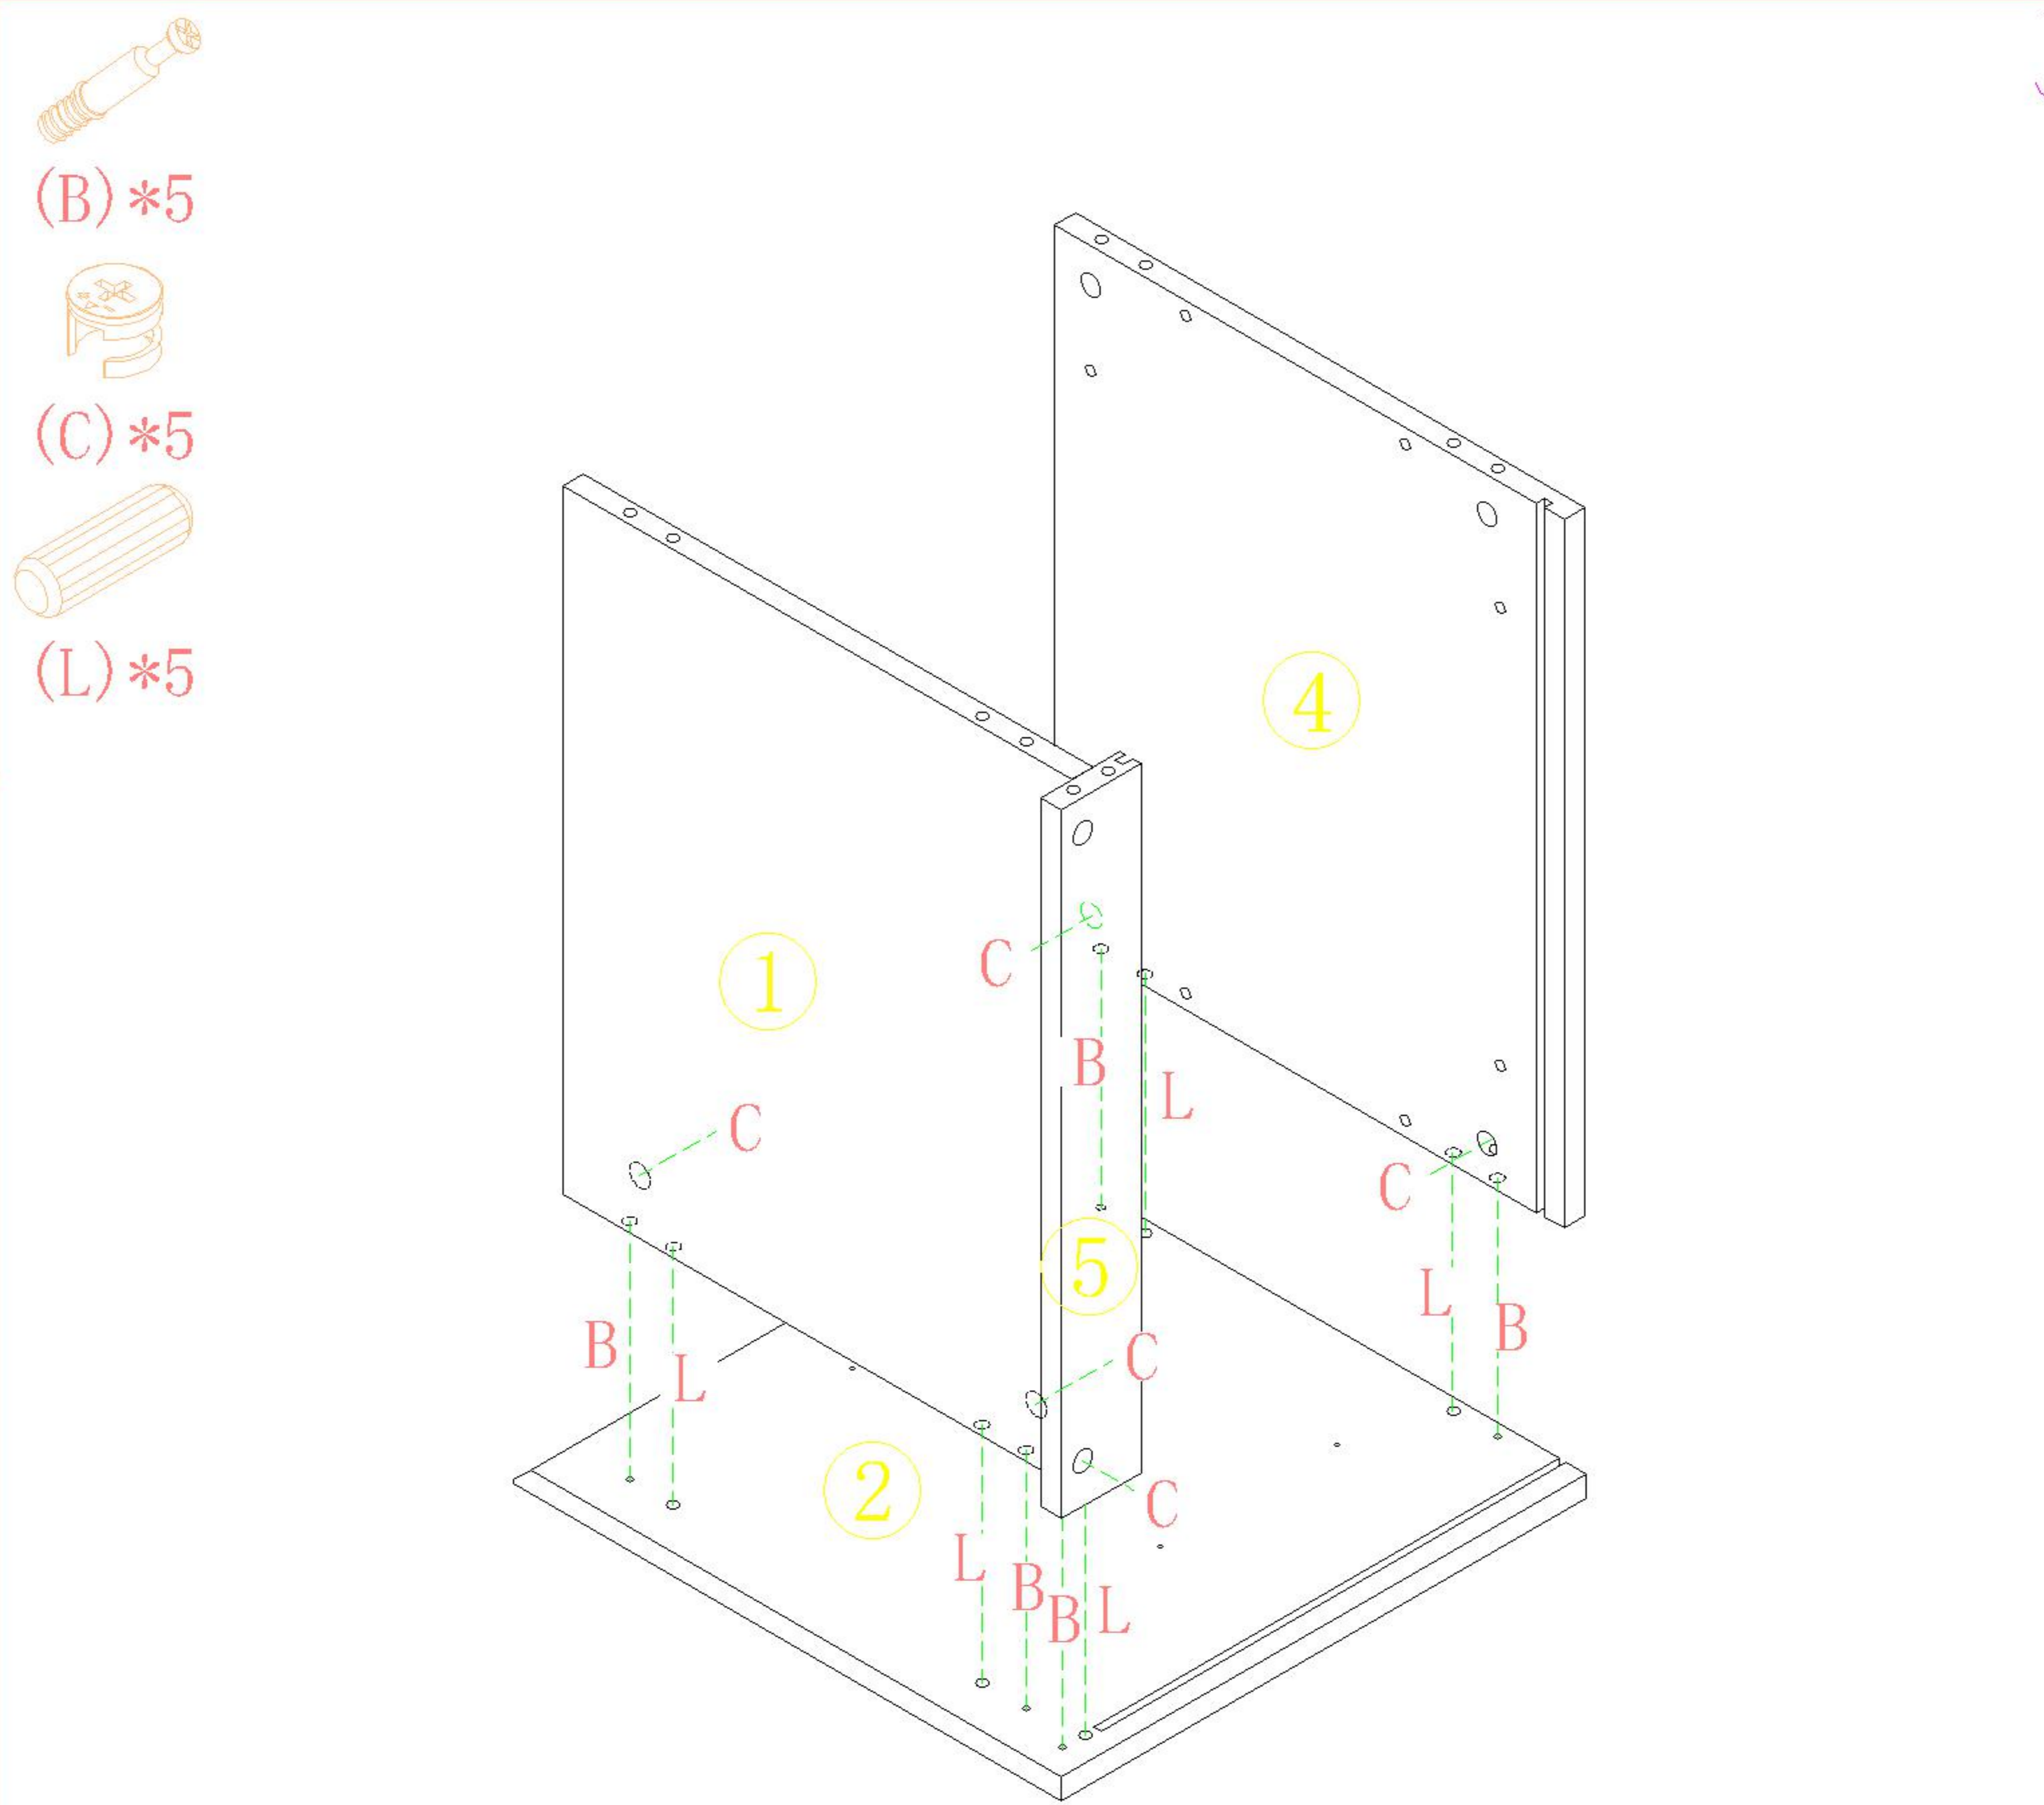

安装示意图/Assembly Instruction

产品名称 Model NO.	TV1B-A
产品规格 Specification	476*398*501MM
安装工具 Tool	安装人数 Installer
	

(A)*4 背板扣 Back Panel Buckle	(B)*11 二合一螺杆 2-in-1-screw	(C)*11 大三合一锁饼 3-in-1 large lock	(D)*8 小三合一锁饼 3-in-1 small lock
			
			
			
			
(E)*8 小二合一杆 2-in-1 small rod	(F)* 3 镜钉 Mirror nail	(G)*8 斜边十字螺杆-M6*15mm Bevel cross screw	(H)*8 塑料螺母 Plastic Nut
(I)*8 自攻螺丝M4*40 Self-tapping screw	(J)*34 自攻螺丝M3.5*12 Self-tapping screw	(K)*7 自攻螺丝M3.5*16 Self-tapping screw	(L)*11 木榫-∅8*30 Wood tenon
(M)*2 三节滚珠导轨12" Three-section rail	(N)*4 角码-(14*21*1.5mm)小角码 Small bracket	(O)*1 抽面玻璃 Faceted glass	(P)*4 五金脚 Hardware foot

TV1B-A

安装方法/
Installation method

二合一/2 in 1

塑料螺母 Plastic nut

阀门开关(下压为开)
Valve switch (press down to open)

三节滚珠导轨-12"
Three Section Ball Guide-12"

TV1B-A

安装方法/ Installation method

二合一/2 in 1

塑料螺母 Plastic nut

阀门开关(下压为开)
Valve switch (press down to open)

三节滚珠导轨-12"
Three Section Ball Guide-12"

- (G)*8
- (M)*1
- (J)*20
- (N)*4
- (P)*4

5

- (A)*4
- (K)*4

6