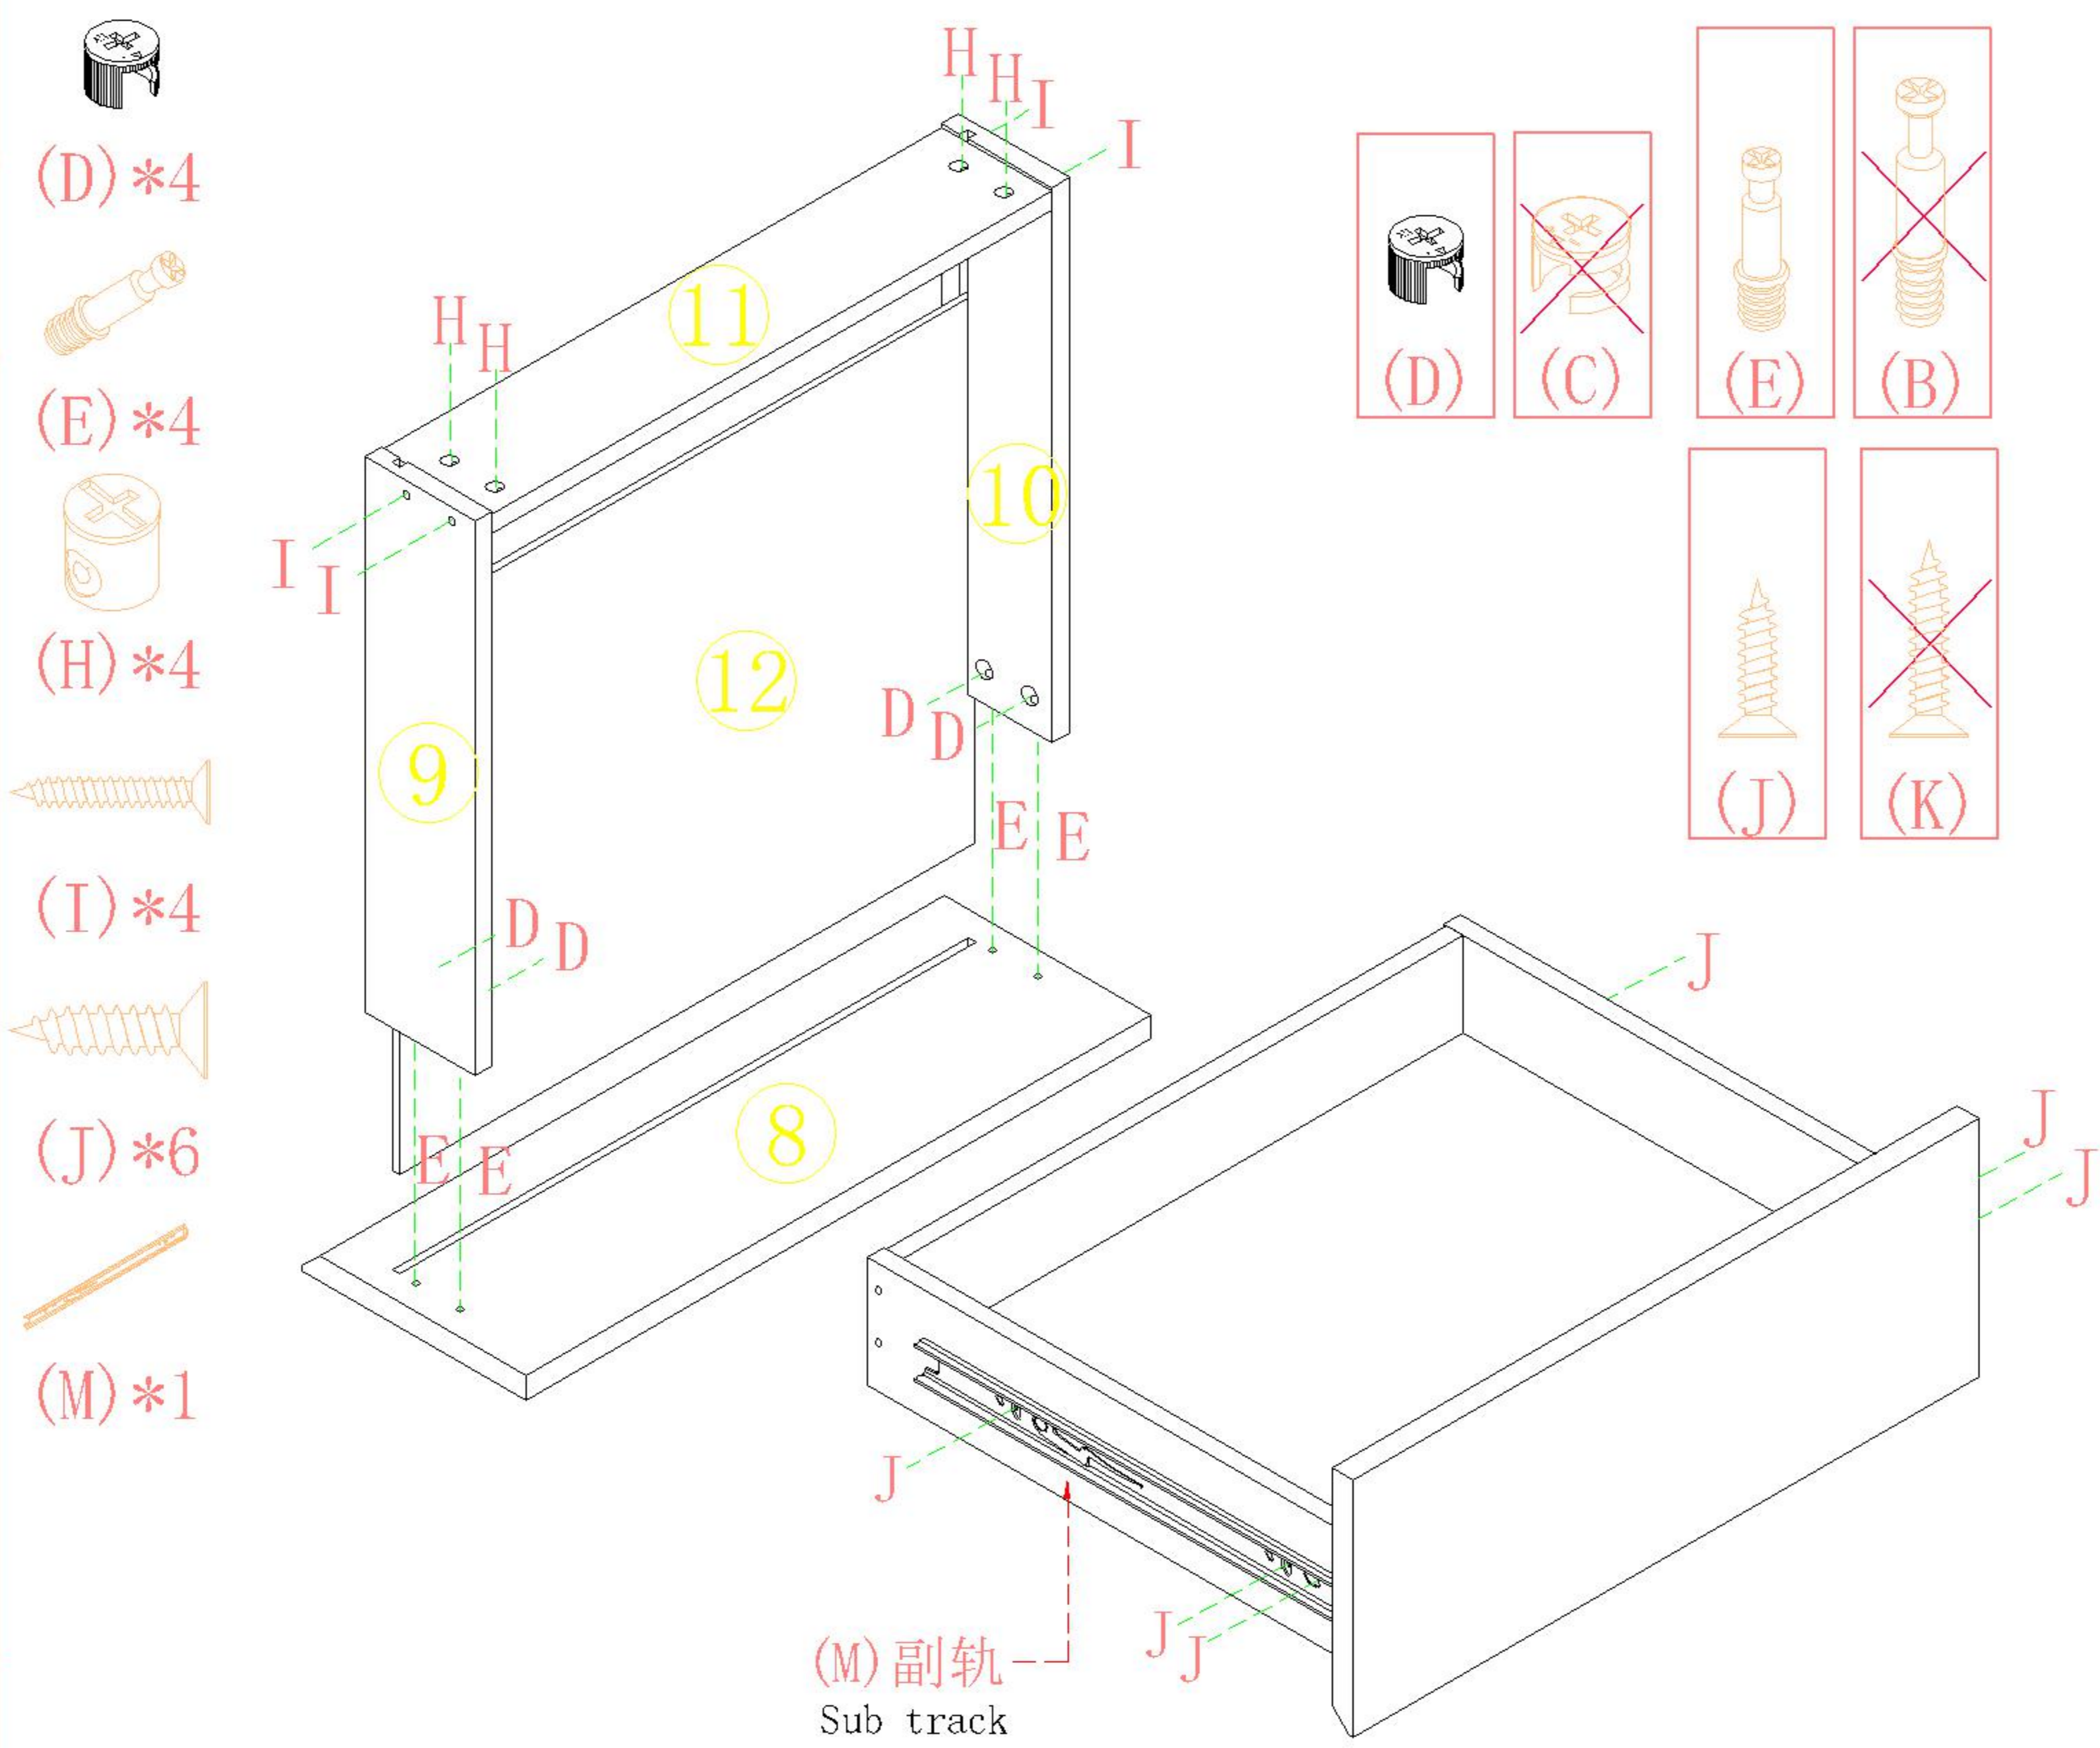

安装示意图/Assembly Instruction

产品名称 Model NO.	TV1B-A
产品规格 Specification	476*398*501MM
安装工具 Tool	安装人数 Installer
	

(A)*4 背板扣 Back Panel Buckle	(B)*11 二合一螺杆 2-in-1-screw	(C)*11 大三合一锁饼 3-in-1 large lock	(D)*8 小三合一锁饼 3-in-1 small lock
			
			
			
			
(E)*8 小二合一杆 2-in-1 small rod	(F)* 3 镜钉 Mirror nail	(G)*8 斜边十字螺杆-M6*15mm Bevel cross screw	(H)*8 塑料螺母 Plastic Nut
(I)*8 自攻螺丝M4*40 Self-tapping screw	(J)*34 自攻螺丝M3.5*12 Self-tapping screw	(K)*7 自攻螺丝M3.5*16 Self-tapping screw	(L)*11 木榫-∅8*30 Wood tenon
(M)*2 三节滚珠导轨12" Three-section rail	(N)*4 角码-(14*21*1.5mm)小角码 Small bracket	(O)*1 抽面玻璃 Faceted glass	(P)*4 五金脚 Hardware foot

编号NO.	名称Name	规格Specification	数量QTY	材质Material
①	面板Top panel	446*368*15	1	三胺板 Melamine
②	右侧板Side board(R)	398*381*15	1	三胺板 Melamine
③	左侧板Side board(L)	398*381*15	1	三胺板 Melamine
④	底板Bottom board	446*370*15	1	三胺板 Melamine
⑤	顶条Top brace	446*58*15	1	三胺板 Melamine
⑥	背板Back board	456*317*5	1	三胺板 Melamine
⑦	上抽屉面板 Upper drawer's panel	442*112*15	1	三胺板 Melamine
⑧	下抽屉面板 Bottom drawer's panel	442*158*15	1	三胺板 Melamine
⑨	抽屉左侧板 Drawer's side board(L)	340*78*12	2	三胺板 Melamine
⑩	抽屉右侧板 Drawer's side board(R)	340*78*12	2	三胺板 Melamine
⑪	抽屉后板 Drawer's Back board	396*78*12	2	三胺板 Melamine
⑫	抽屉底板 Drawer's Bottom board	406*336*5	2	三胺板 Melamine

TV1B-A

安装方法/
Installation method

二合一/2 in 1

塑料螺母 Plastic nut

阀门开关(下压为开)
Valve switch (press down to open)

三节滚珠导轨-12"
Three Section Ball Guide-12"

TV1B-A

安装方法/ Installation method

二合一/2 in 1

塑料螺母 Plastic nut

阀门开关(下压为开)
Valve switch (press down to open)

三节滚珠导轨-12"
Three Section Ball Guide-12"

- (G)*8
- (M)*1
- (J)*20
- (N)*4
- (P)*4

5

- (A)*4
- (K)*4

6