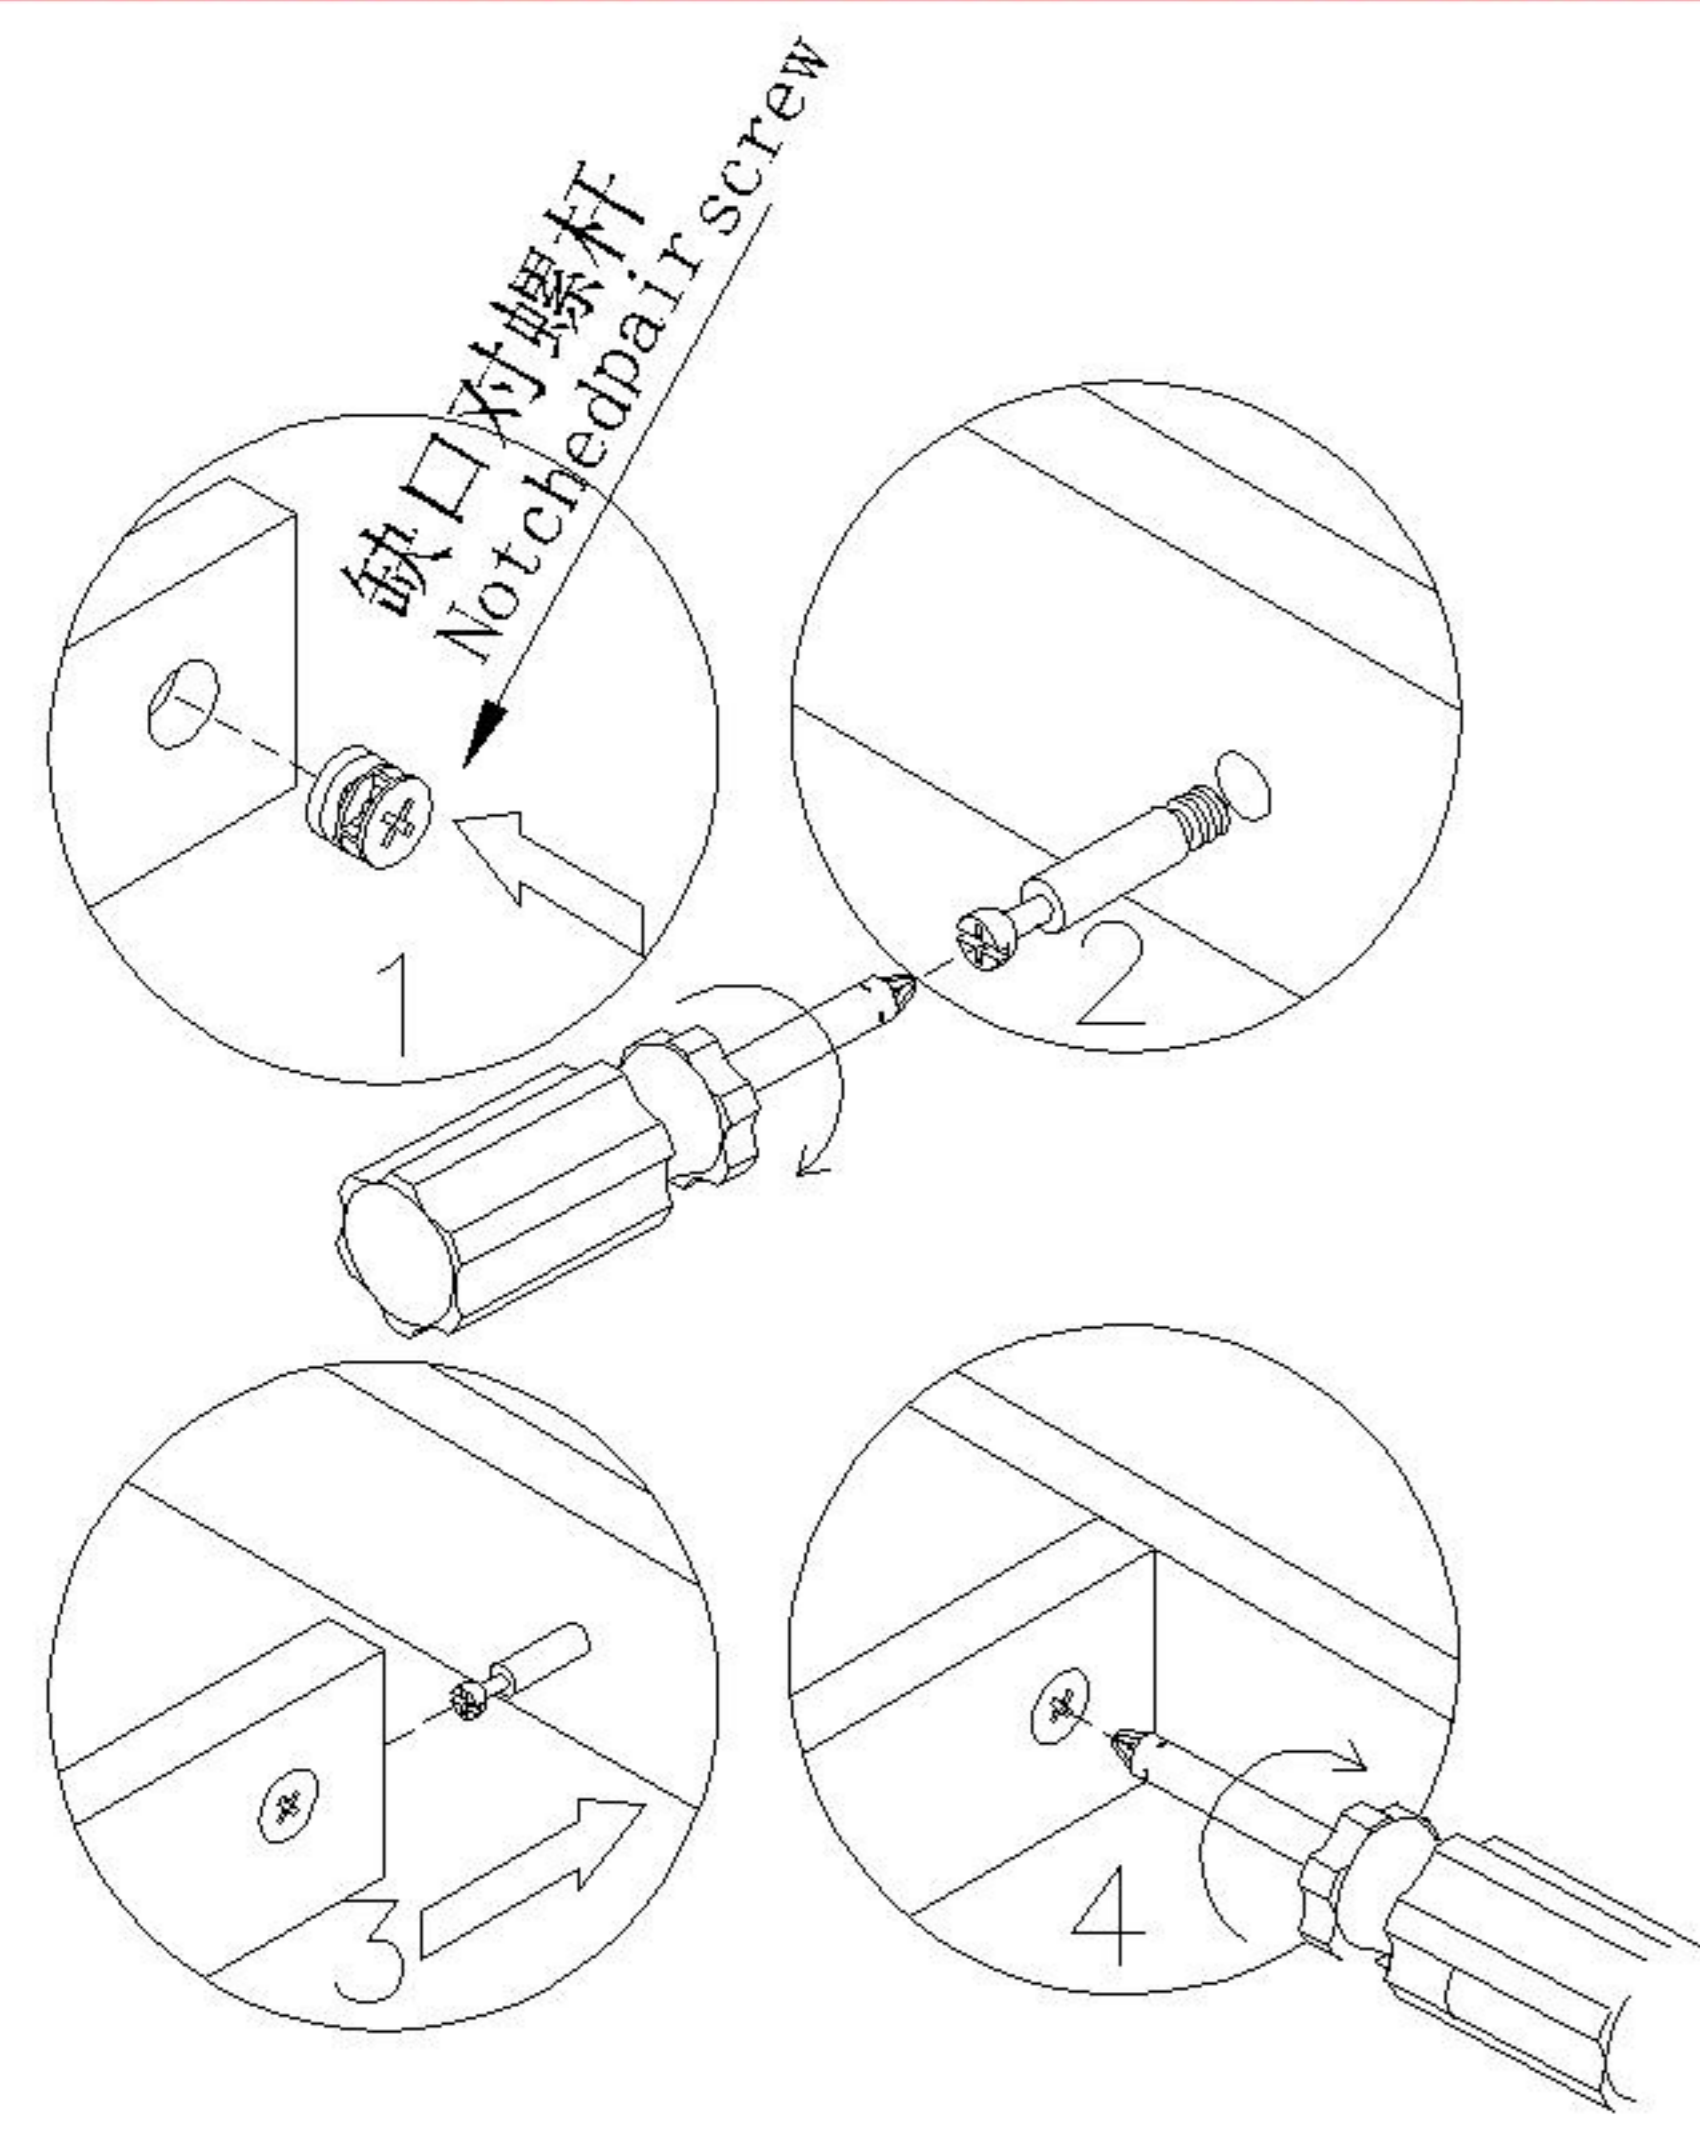

安装示意图/Assembly Instruction

产品名称 Model NO.	TV1B-A
产品规格 Specification	476*398*501MM
安装工具 Tool	安装人数 Installer
	

(A)*4 背板扣 Back Panel Buckle	(B)*11 二合一螺杆 2-in-1-screw	(C)*11 大三合一锁饼 3-in-1 large lock	(D)*8 小三合一锁饼 3-in-1 small lock
			
			
			
			
(E)*8 小二合一杆 2-in-1 small rod	(F)* 3 镜钉 Mirror nail	(G)*8 斜边十字螺杆-M6*15mm Bevel cross screw	(H)*8 塑料螺母 Plastic Nut
(I)*8 自攻螺丝M4*40 Self-tapping screw	(J)*34 自攻螺丝M3.5*12 Self-tapping screw	(K)*7 自攻螺丝M3.5*16 Self-tapping screw	(L)*11 木榫-∅8*30 Wood tenon
(M)*2 三节滚珠导轨12" Three-section rail	(N)*4 角码-(14*21*1.5mm)小角码 Small bracket	(O)*1 抽面玻璃 Faceted glass	(P)*4 五金脚 Hardware foot

TV1B-A

安装方法/
Installation method

二合一/2 in 1

塑料螺母 Plastic nut

阀门开关(下压为开)
Valve switch (press down to open)

三节滚珠导轨-12"
Three Section Ball Guide-12"

TV1B-A

安装方法/ Installation method

二合一/2 in 1

塑料螺母 Plastic nut

阀门开关(下压为开)
Valve switch (press down to open)

三节滚珠导轨-12"
Three Section Ball Guide-12"

- (G)*8
- (M)*1
- (J)*20
- (N)*4
- (P)*4

5

- (A)*4
- (K)*4

6