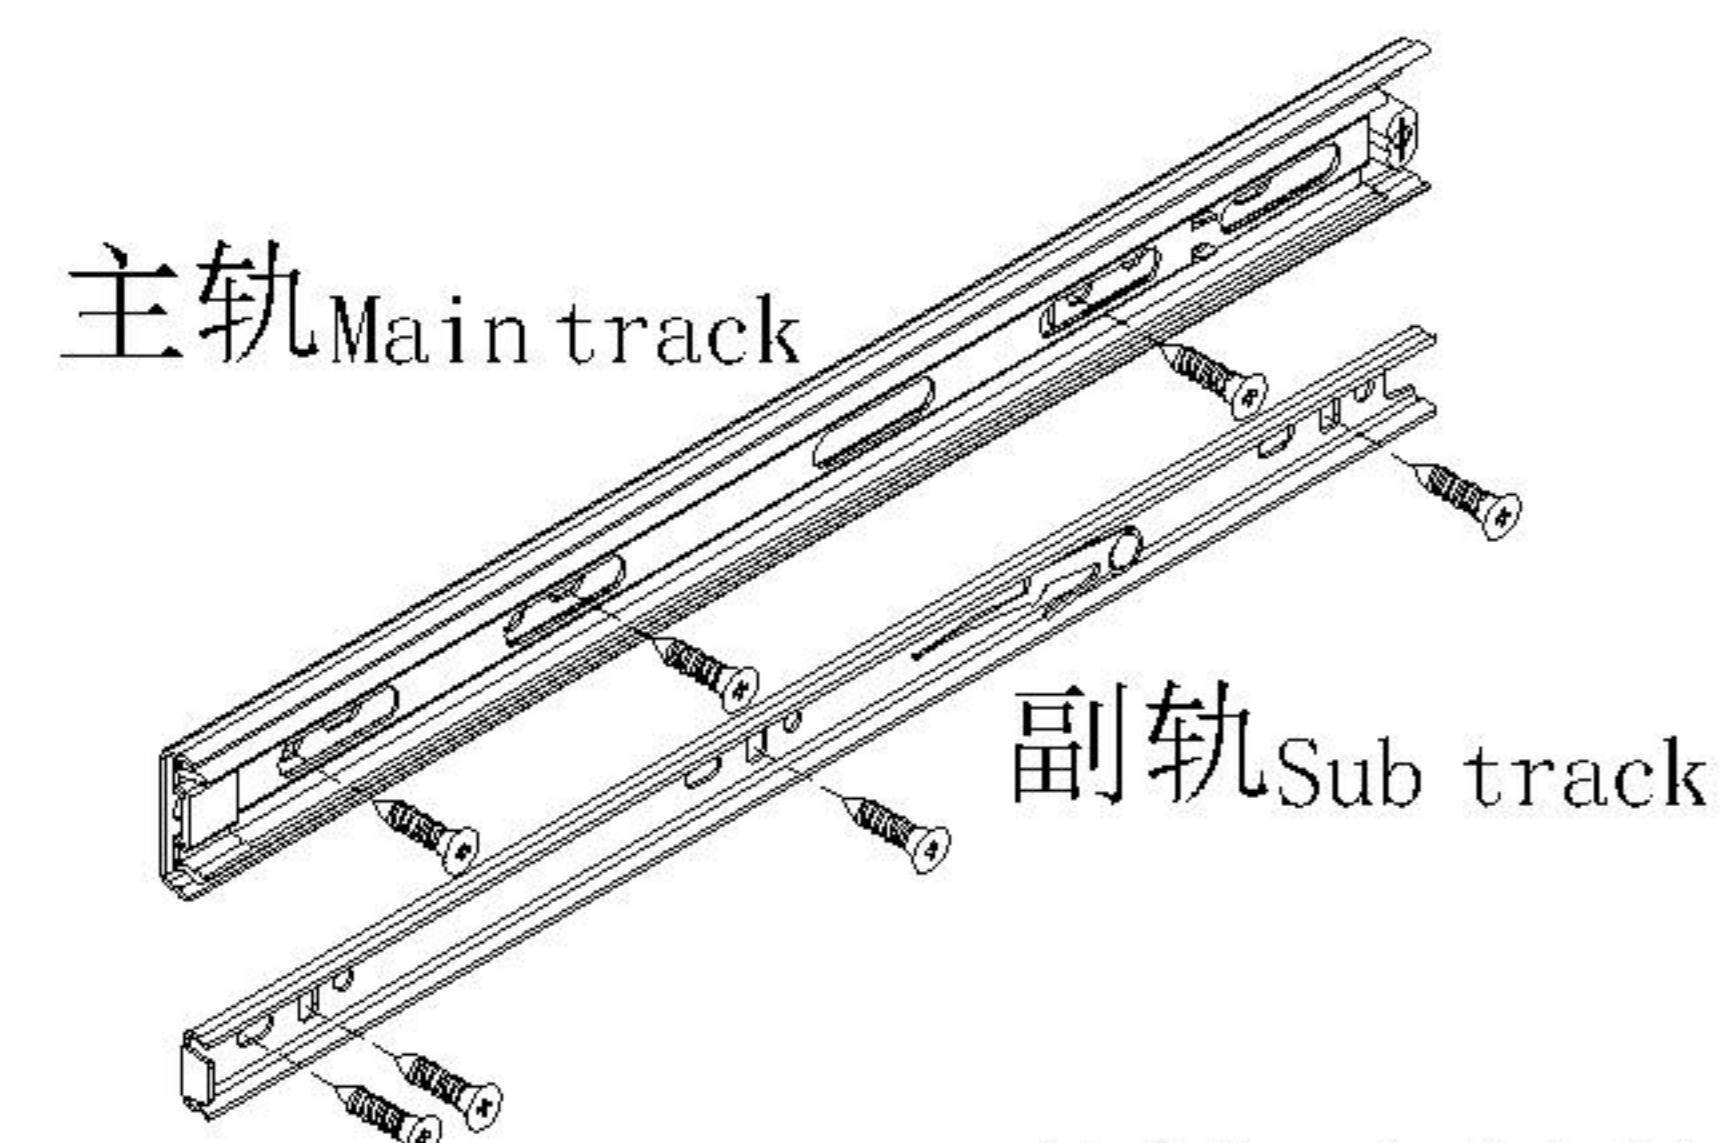

安装示意图/Assembly Instruction

产品名称 Model NO.	TV1B-A
产品规格 Specification	476*398*501MM
安装工具 Tool	安装人数 Installer
	

(A)*4 背板扣 Back Panel Buckle	(B)*11 二合一螺杆 2-in-1-screw	(C)*11 大三合一锁饼 3-in-1 large lock	(D)*8 小三合一锁饼 3-in-1 small lock
			
			
			
			
(E)*8 小二合一杆 2-in-1 small rod	(F)* 3 镜钉 Mirror nail	(G)*8 斜边十字螺杆-M6*15mm Bevel cross screw	(H)*8 塑料螺母 Plastic Nut
(I)*8 自攻螺丝M4*40 Self-tapping screw	(J)*34 自攻螺丝M3.5*12 Self-tapping screw	(K)*7 自攻螺丝M3.5*16 Self-tapping screw	(L)*11 木榫-∅8*30 Wood tenon
(M)*2 三节滚珠导轨12" Three-section rail	(N)*4 角码-(14*21*1.5mm)小角码 Small bracket	(O)*1 抽面玻璃 Faceted glass	(P)*4 五金脚 Hardware foot

TV1B-A

安装方法/
Installation method

二合一/2 in 1

塑料螺母 Plastic nut

阀门开关(下压为开)
Valve switch (press down to open)

三节滚珠导轨-12"
Three Section Ball Guide-12"

TV1B-A

安装方法/ Installation method

二合一/2 in 1

塑料螺母 Plastic nut

阀门开关(下压为开)
Valve switch (press down to open)

三节滚珠导轨-12"
Three Section Ball Guide-12"

- (G)*8
- (M)*1
- (J)*20
- (N)*4
- (P)*4

5

- (A)*4
- (K)*4

6