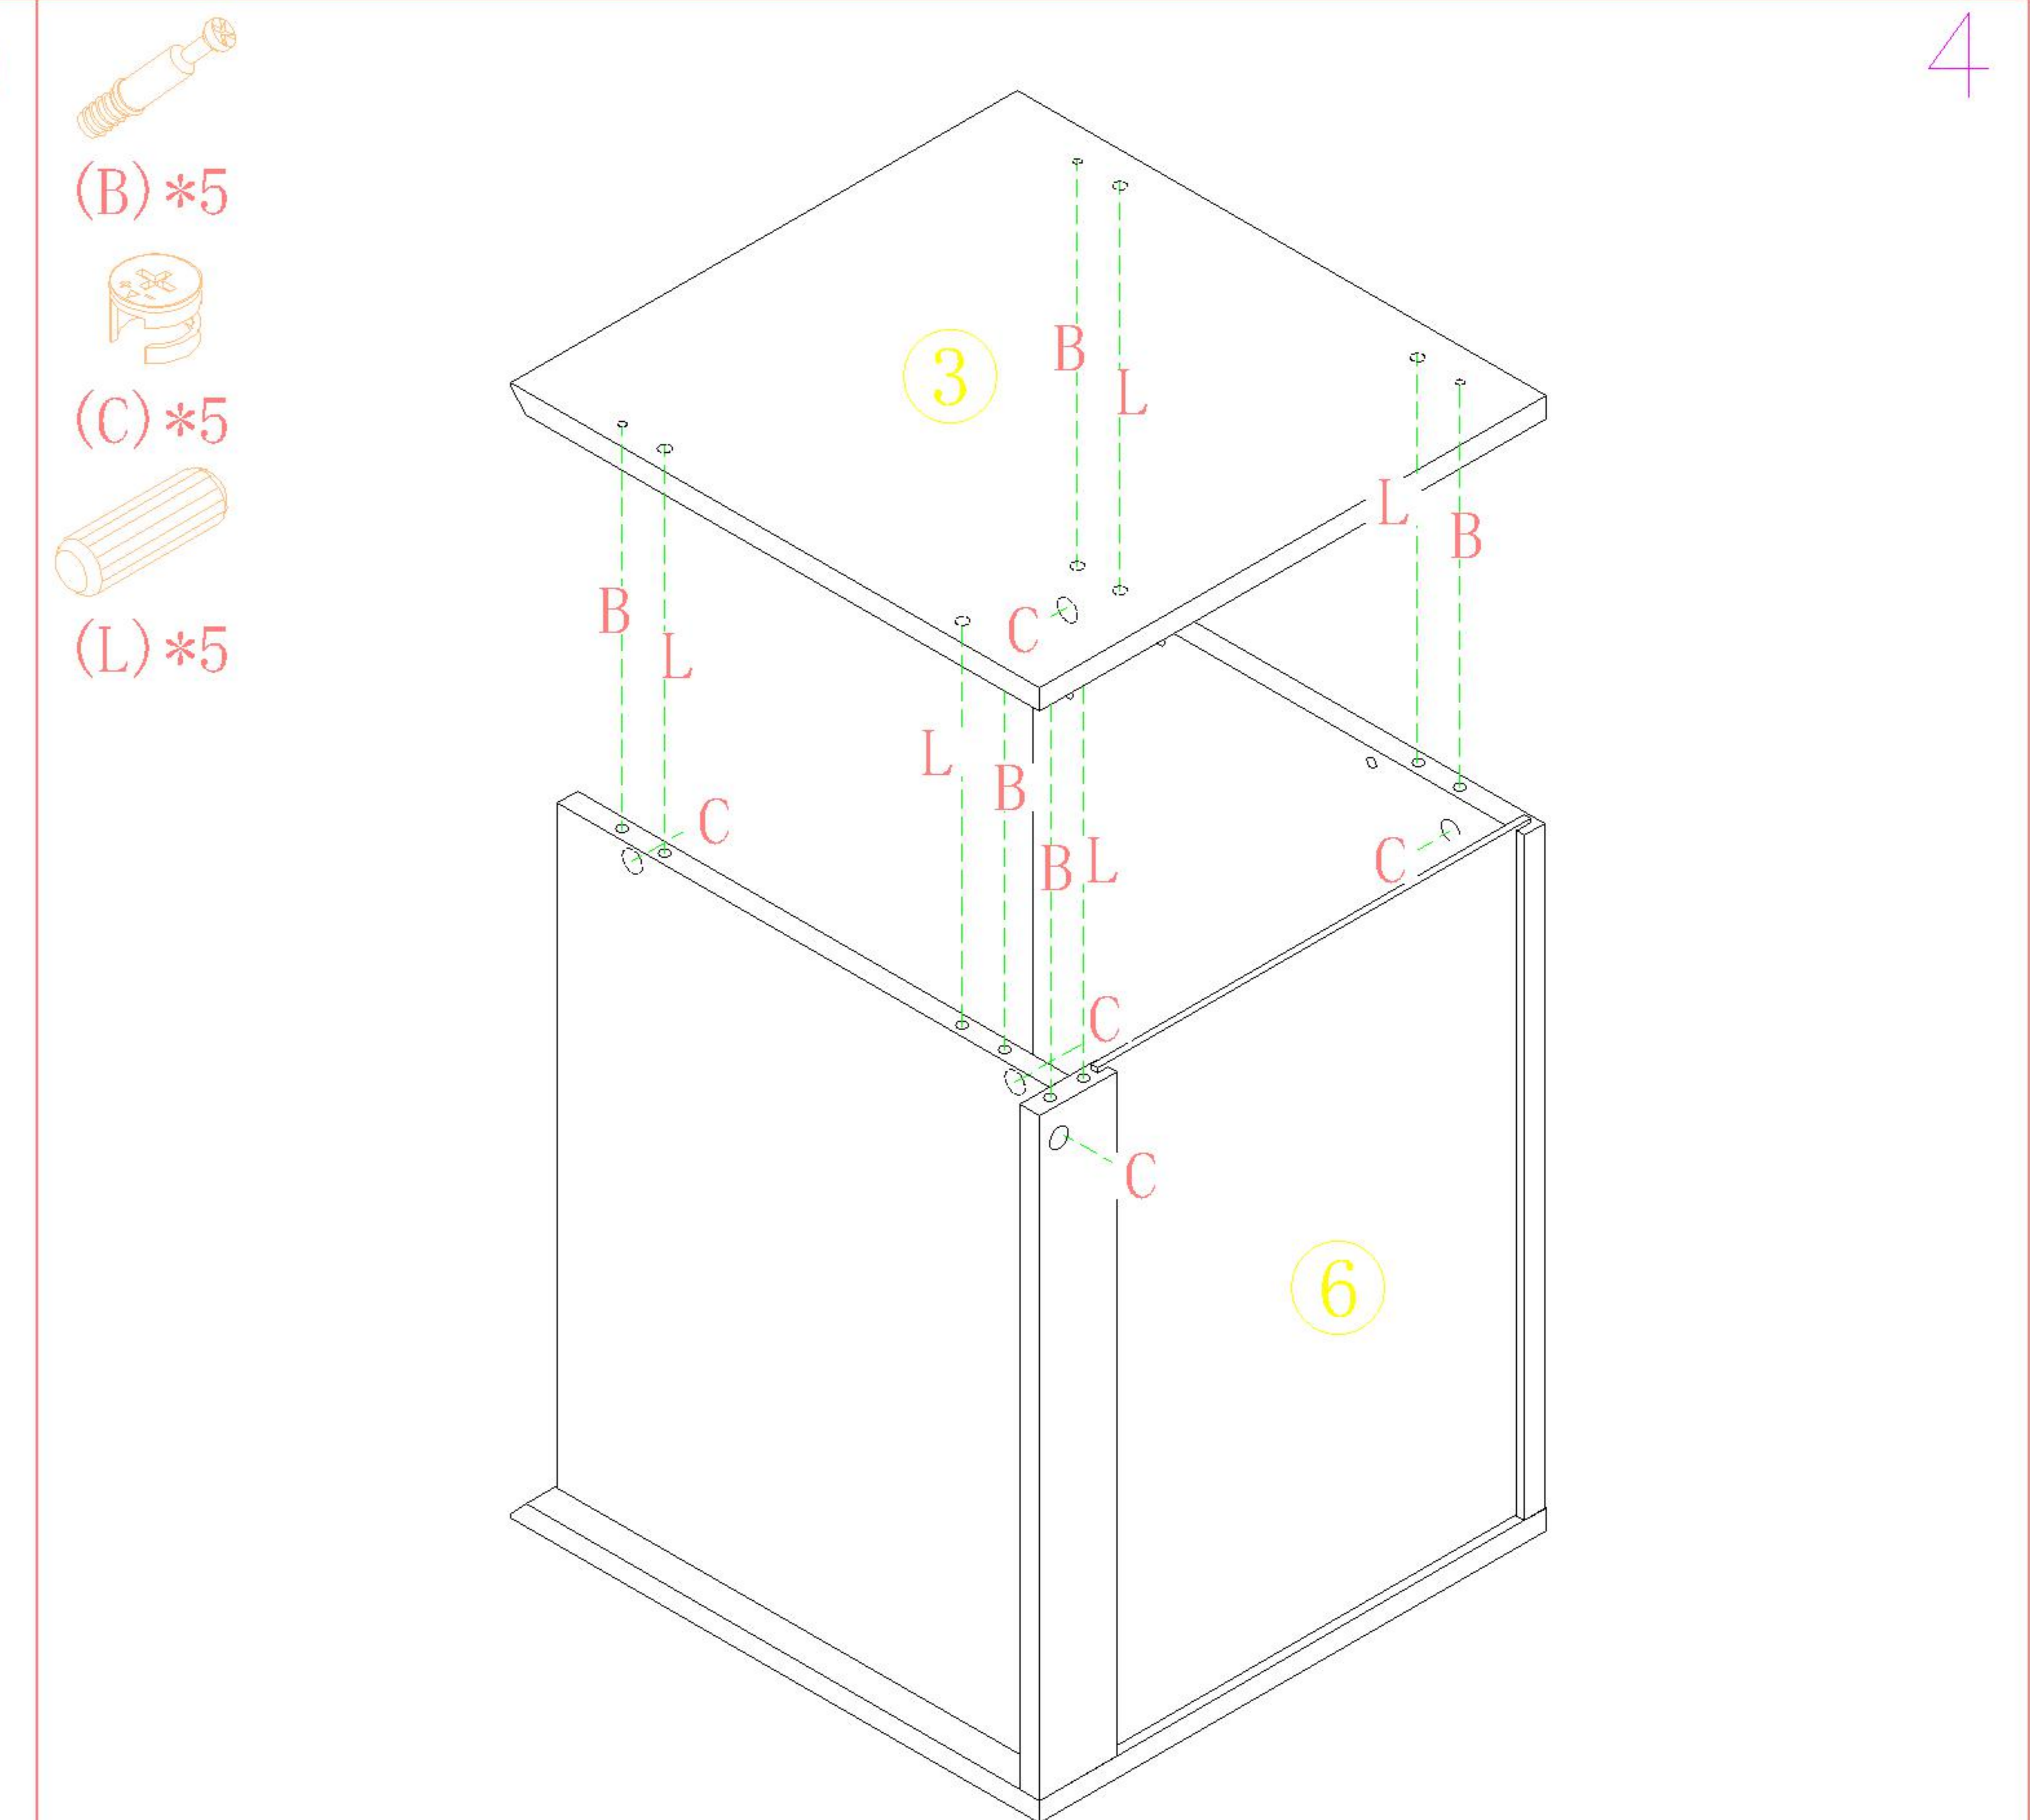

安装示意图/Assembly Instruction

产品名称 Model NO.	TV1B-A
产品规格 Specification	476*398*501MM
安装工具 Tool	安装人数 Installer
	

(A)*4 背板扣 Back Panel Buckle	(B)*11 二合一螺杆 2-in-1-screw	(C)*11 大三合一锁饼 3-in-1 large lock	(D)*8 小三合一锁饼 3-in-1 small lock
			
			
			
			
(E)*8 小二合一杆 2-in-1 small rod	(F)* 3 镜钉 Mirror nail	(G)*8 斜边十字螺杆-M6*15mm Bevel cross screw	(H)*8 塑料螺母 Plastic Nut
(I)*8 自攻螺丝M4*40 Self-tapping screw	(J)*34 自攻螺丝M3.5*12 Self-tapping screw	(K)*7 自攻螺丝M3.5*16 Self-tapping screw	(L)*11 木榫-∅8*30 Wood tenon
(M)*2 三节滚珠导轨12" Three-section rail	(N)*4 角码-(14*21*1.5mm)小角码 Small bracket	(O)*1 抽面玻璃 Faceted glass	(P)*4 五金脚 Hardware foot

编号NO.	名称Name	规格Specification	数量QTY	材质Material
①	面板Top panel	446*368*15	1	三胺板 Melamine
②	右侧板Side board(R)	398*381*15	1	三胺板 Melamine
③	左侧板Side board(L)	398*381*15	1	三胺板 Melamine
④	底板Bottom board	446*370*15	1	三胺板 Melamine
⑤	顶条Top brace	446*58*15	1	三胺板 Melamine
⑥	背板Back board	456*317*5	1	三胺板 Melamine
⑦	上抽屉面板 Upper drawer's panel	442*112*15	1	三胺板 Melamine
⑧	下抽屉面板 Bottom drawer's panel	442*158*15	1	三胺板 Melamine
⑨	抽屉左侧板 Drawer's side board(L)	340*78*12	2	三胺板 Melamine
⑩	抽屉右侧板 Drawer's side board(R)	340*78*12	2	三胺板 Melamine
⑪	抽屉后板 Drawer's Back board	396*78*12	2	三胺板 Melamine
⑫	抽屉底板 Drawer's Bottom board	406*336*5	2	三胺板 Melamine

TV1B-A

安装方法/
Installation method

二合一/2 in 1

塑料螺母 Plastic nut

阀门开关(下压为开)
Valve switch (press down to open)

三节滚珠导轨-12"
Three Section Ball Guide-12"

TV1B-A

安装方法/ Installation method

二合一/2 in 1

塑料螺母 Plastic nut

阀门开关(下压为开)
Valve switch (press down to open)

三节滚珠导轨-12"
Three Section Ball Guide-12"

- (G)*8
- (M)*1
- (J)*20
- (N)*4
- (P)*4

5

- (A)*4
- (K)*4

6