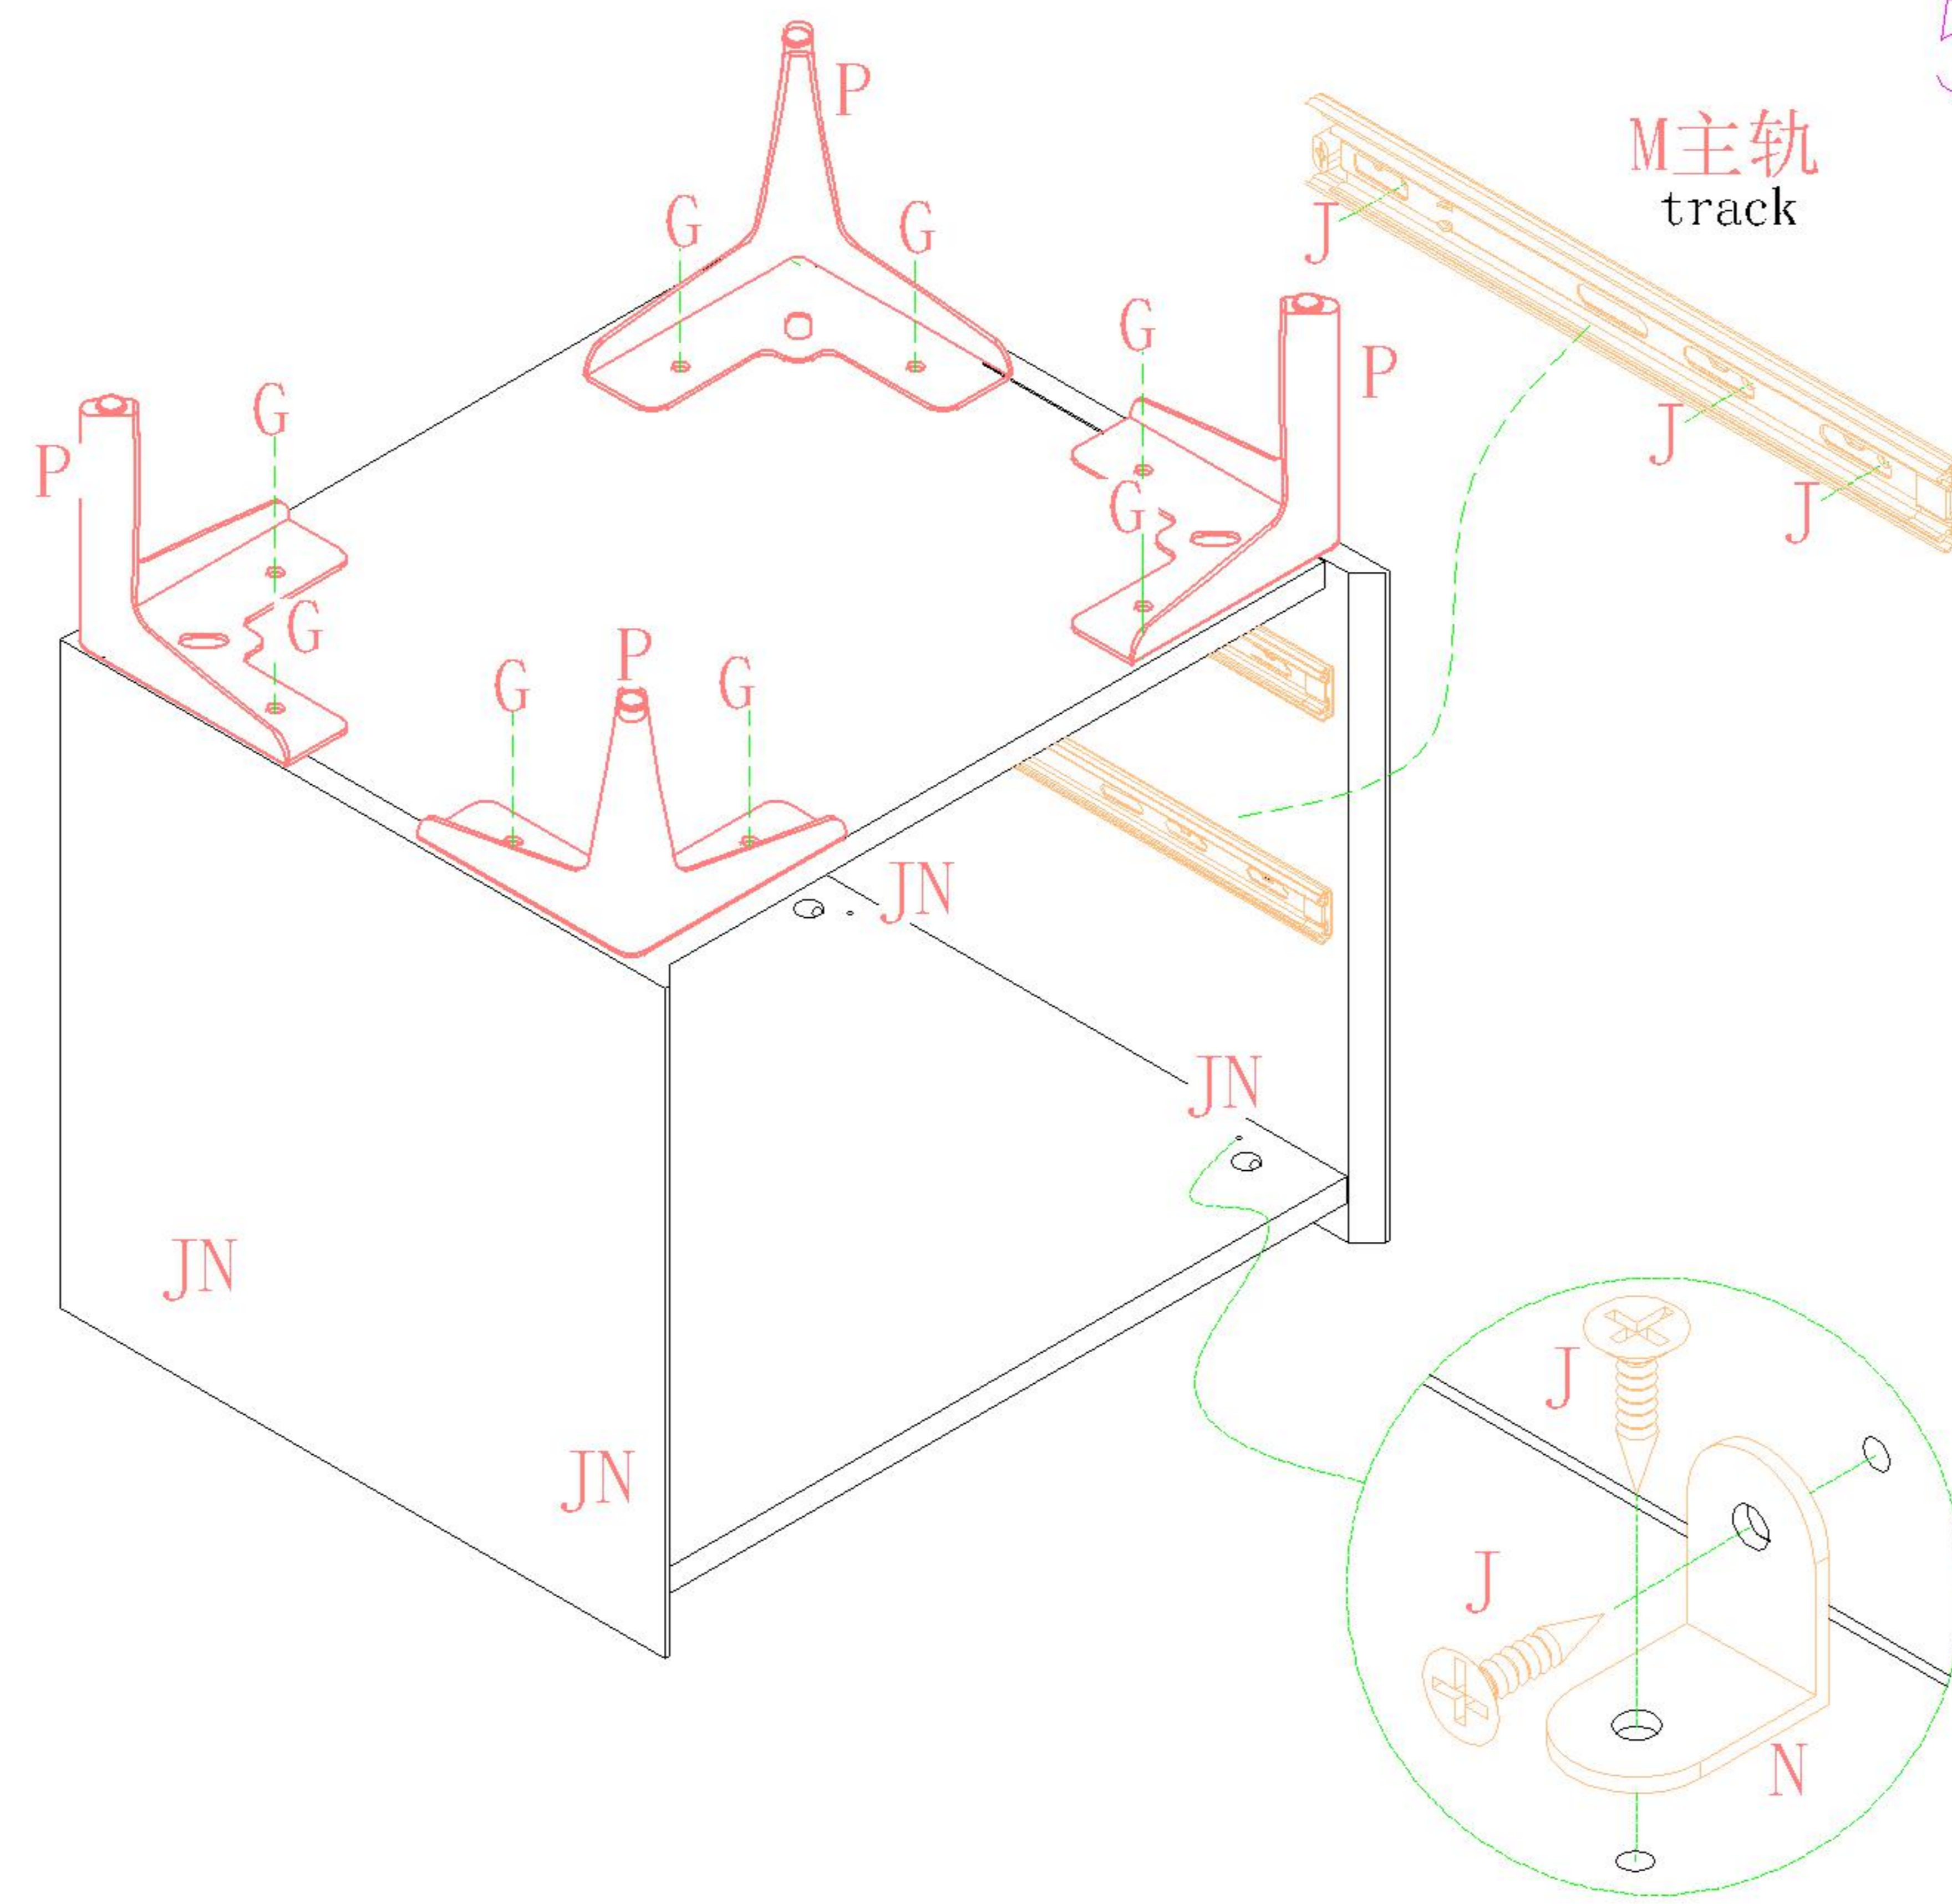

安装示意图/Assembly Instruction

产品名称 Model NO.	TV1B-A
产品规格 Specification	476*398*501MM
安装工具 Tool	安装人数 Installer
	

(A)*4 背板扣 Back Panel Buckle	(B)*11 二合一螺杆 2-in-1-screw	(C)*11 大三合一锁饼 3-in-1 large lock	(D)*8 小三合一锁饼 3-in-1 small lock
			
			
			
			
(E)*8 小二合一杆 2-in-1 small rod	(F)* 3 镜钉 Mirror nail	(G)*8 斜边十字螺杆-M6*15mm Bevel cross screw	(H)*8 塑料螺母 Plastic Nut
(I)*8 自攻螺丝M4*40 Self-tapping screw	(J)*34 自攻螺丝M3.5*12 Self-tapping screw	(K)*7 自攻螺丝M3.5*16 Self-tapping screw	(L)*11 木榫-∅8*30 Wood tenon
(M)*2 三节滚珠导轨12" Three-section rail	(N)*4 角码-(14*21*1.5mm)小角码 Small bracket	(O)*1 抽面玻璃 Faceted glass	(P)*4 五金脚 Hardware foot

TV1B-A

安装方法/
Installation method

二合一/2 in 1

塑料螺母 Plastic nut

阀门开关(下压为开)
Valve switch (press down to open)

三节滚珠导轨-12"
Three Section Ball Guide-12"

TV1B-A

安装方法/ Installation method

二合一/2 in 1

塑料螺母 Plastic nut

阀门开关(下压为开)
Valve switch (press down to open)

三节滚珠导轨-12"
Three Section Ball Guide-12"

- (G)*8
- (M)*1
- (J)*20
- (N)*4
- (P)*4

5

- (A)*4
- (K)*4

6