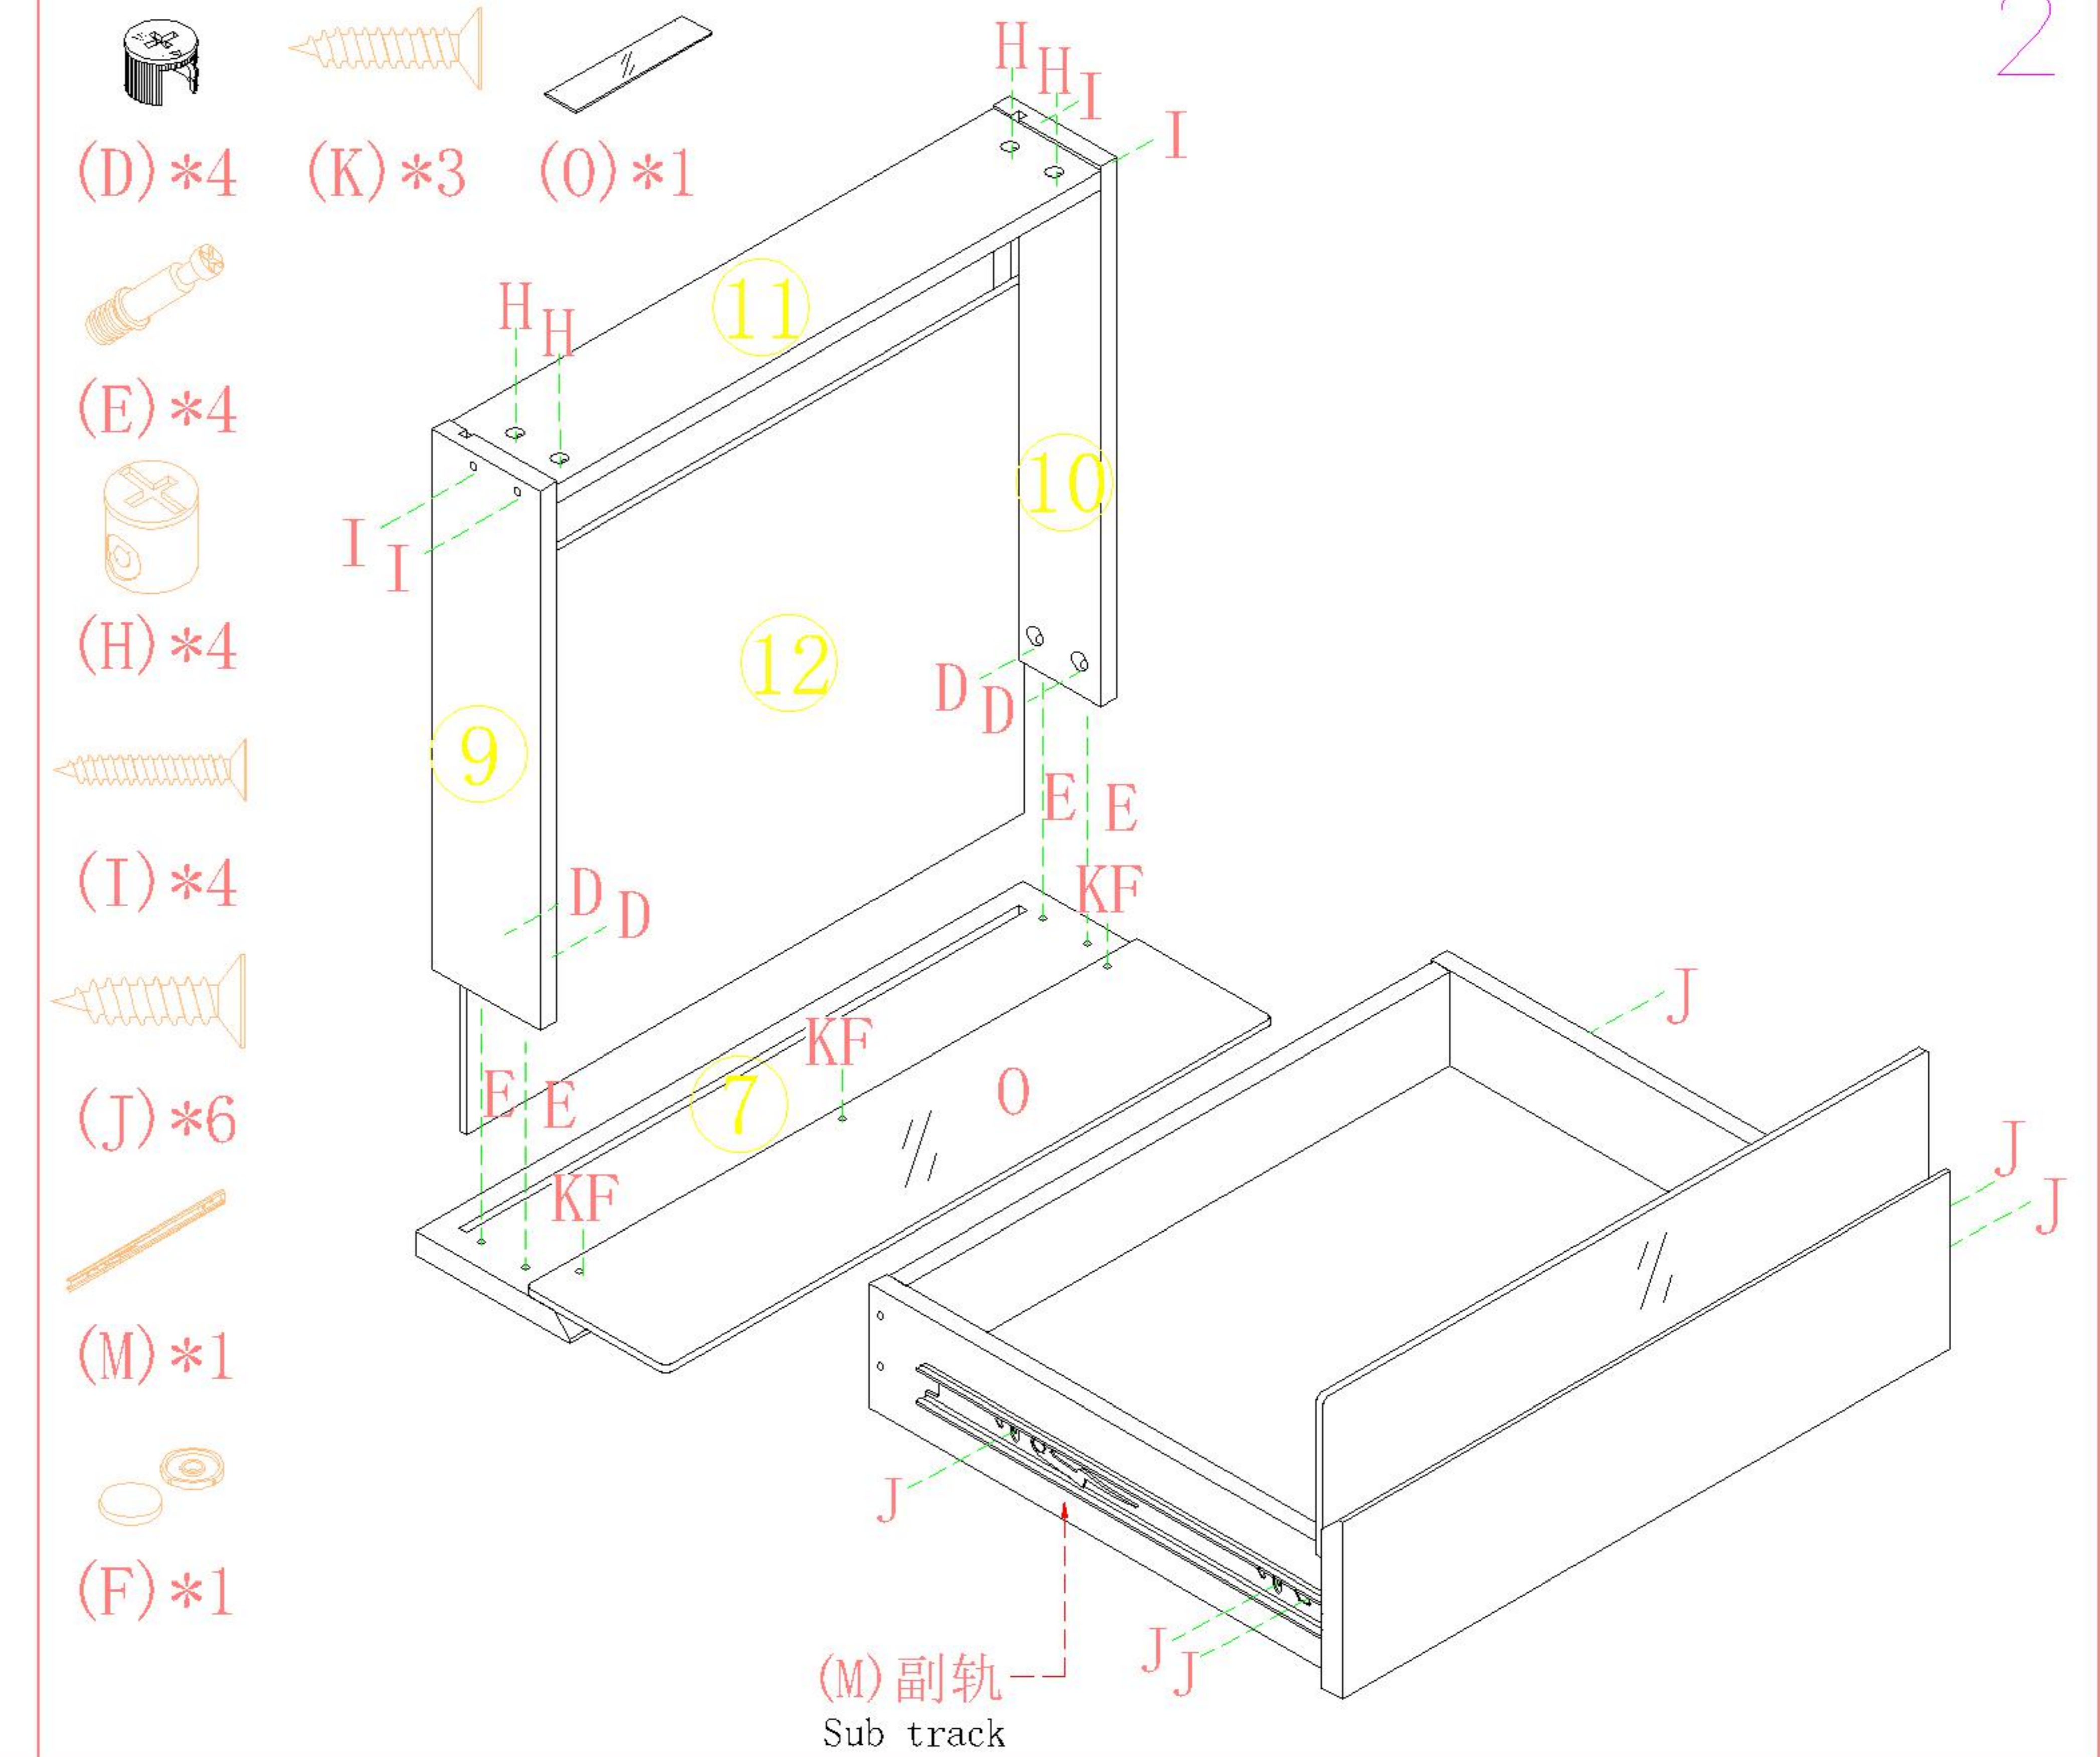

安装示意图/Assembly Instruction

产品名称 Model NO.	TV1B-A
产品规格 Specification	476*398*501MM
安装工具 Tool	安装人数 Installer
	

(A)*4 背板扣 Back Panel Buckle	(B)*11 二合一螺杆 2-in-1-screw	(C)*11 大三合一锁饼 3-in-1 large lock	(D)*8 小三合一锁饼 3-in-1 small lock
			
			
			
			
(E)*8 小二合一杆 2-in-1 small rod	(F)* 3 镜钉 Mirror nail	(G)*8 斜边十字螺杆-M6*15mm Bevel cross screw	(H)*8 塑料螺母 Plastic Nut
(I)*8 自攻螺丝M4*40 Self-tapping screw	(J)*34 自攻螺丝M3.5*12 Self-tapping screw	(K)*7 自攻螺丝M3.5*16 Self-tapping screw	(L)*11 木榫-∅8*30 Wood tenon
(M)*2 三节滚珠导轨12" Three-section rail	(N)*4 角码-(14*21*1.5mm)小角码 Small bracket	(O)*1 抽面玻璃 Faceted glass	(P)*4 五金脚 Hardware foot

编号NO.	名称Name	规格Specification	数量QTY	材质Material
①	面板Top panel	446*368*15	1	三胺板 Melamine
②	右侧板Side board(R)	398*381*15	1	三胺板 Melamine
③	左侧板Side board(L)	398*381*15	1	三胺板 Melamine
④	底板Bottom board	446*370*15	1	三胺板 Melamine
⑤	顶条Top brace	446*58*15	1	三胺板 Melamine
⑥	背板Back board	456*317*5	1	三胺板 Melamine
⑦	上抽屉面板 Upper drawer's panel	442*112*15	1	三胺板 Melamine
⑧	下抽屉面板 Bottom drawer's panel	442*158*15	1	三胺板 Melamine
⑨	抽屉左侧板 Drawer's side board(L)	340*78*12	2	三胺板 Melamine
⑩	抽屉右侧板 Drawer's side board(R)	340*78*12	2	三胺板 Melamine
⑪	抽屉后板 Drawer's Back board	396*78*12	2	三胺板 Melamine
⑫	抽屉底板 Drawer's Bottom board	406*336*5	2	三胺板 Melamine

TV1B-A

安装方法/
Installation method

二合一/2 in 1

塑料螺母 Plastic nut

阀门开关(下压为开)
Valve switch (press down to open)

三节滚珠导轨-12"
Three Section Ball Guide-12"

TV1B-A

安装方法/ Installation method

二合一/2 in 1

塑料螺母 Plastic nut

阀门开关(下压为开)
Valve switch (press down to open)

三节滚珠导轨-12"
Three Section Ball Guide-12"

- (G)*8
- (M)*1
- (J)*20
- (N)*4
- (P)*4

5

- (A)*4
- (K)*4

6