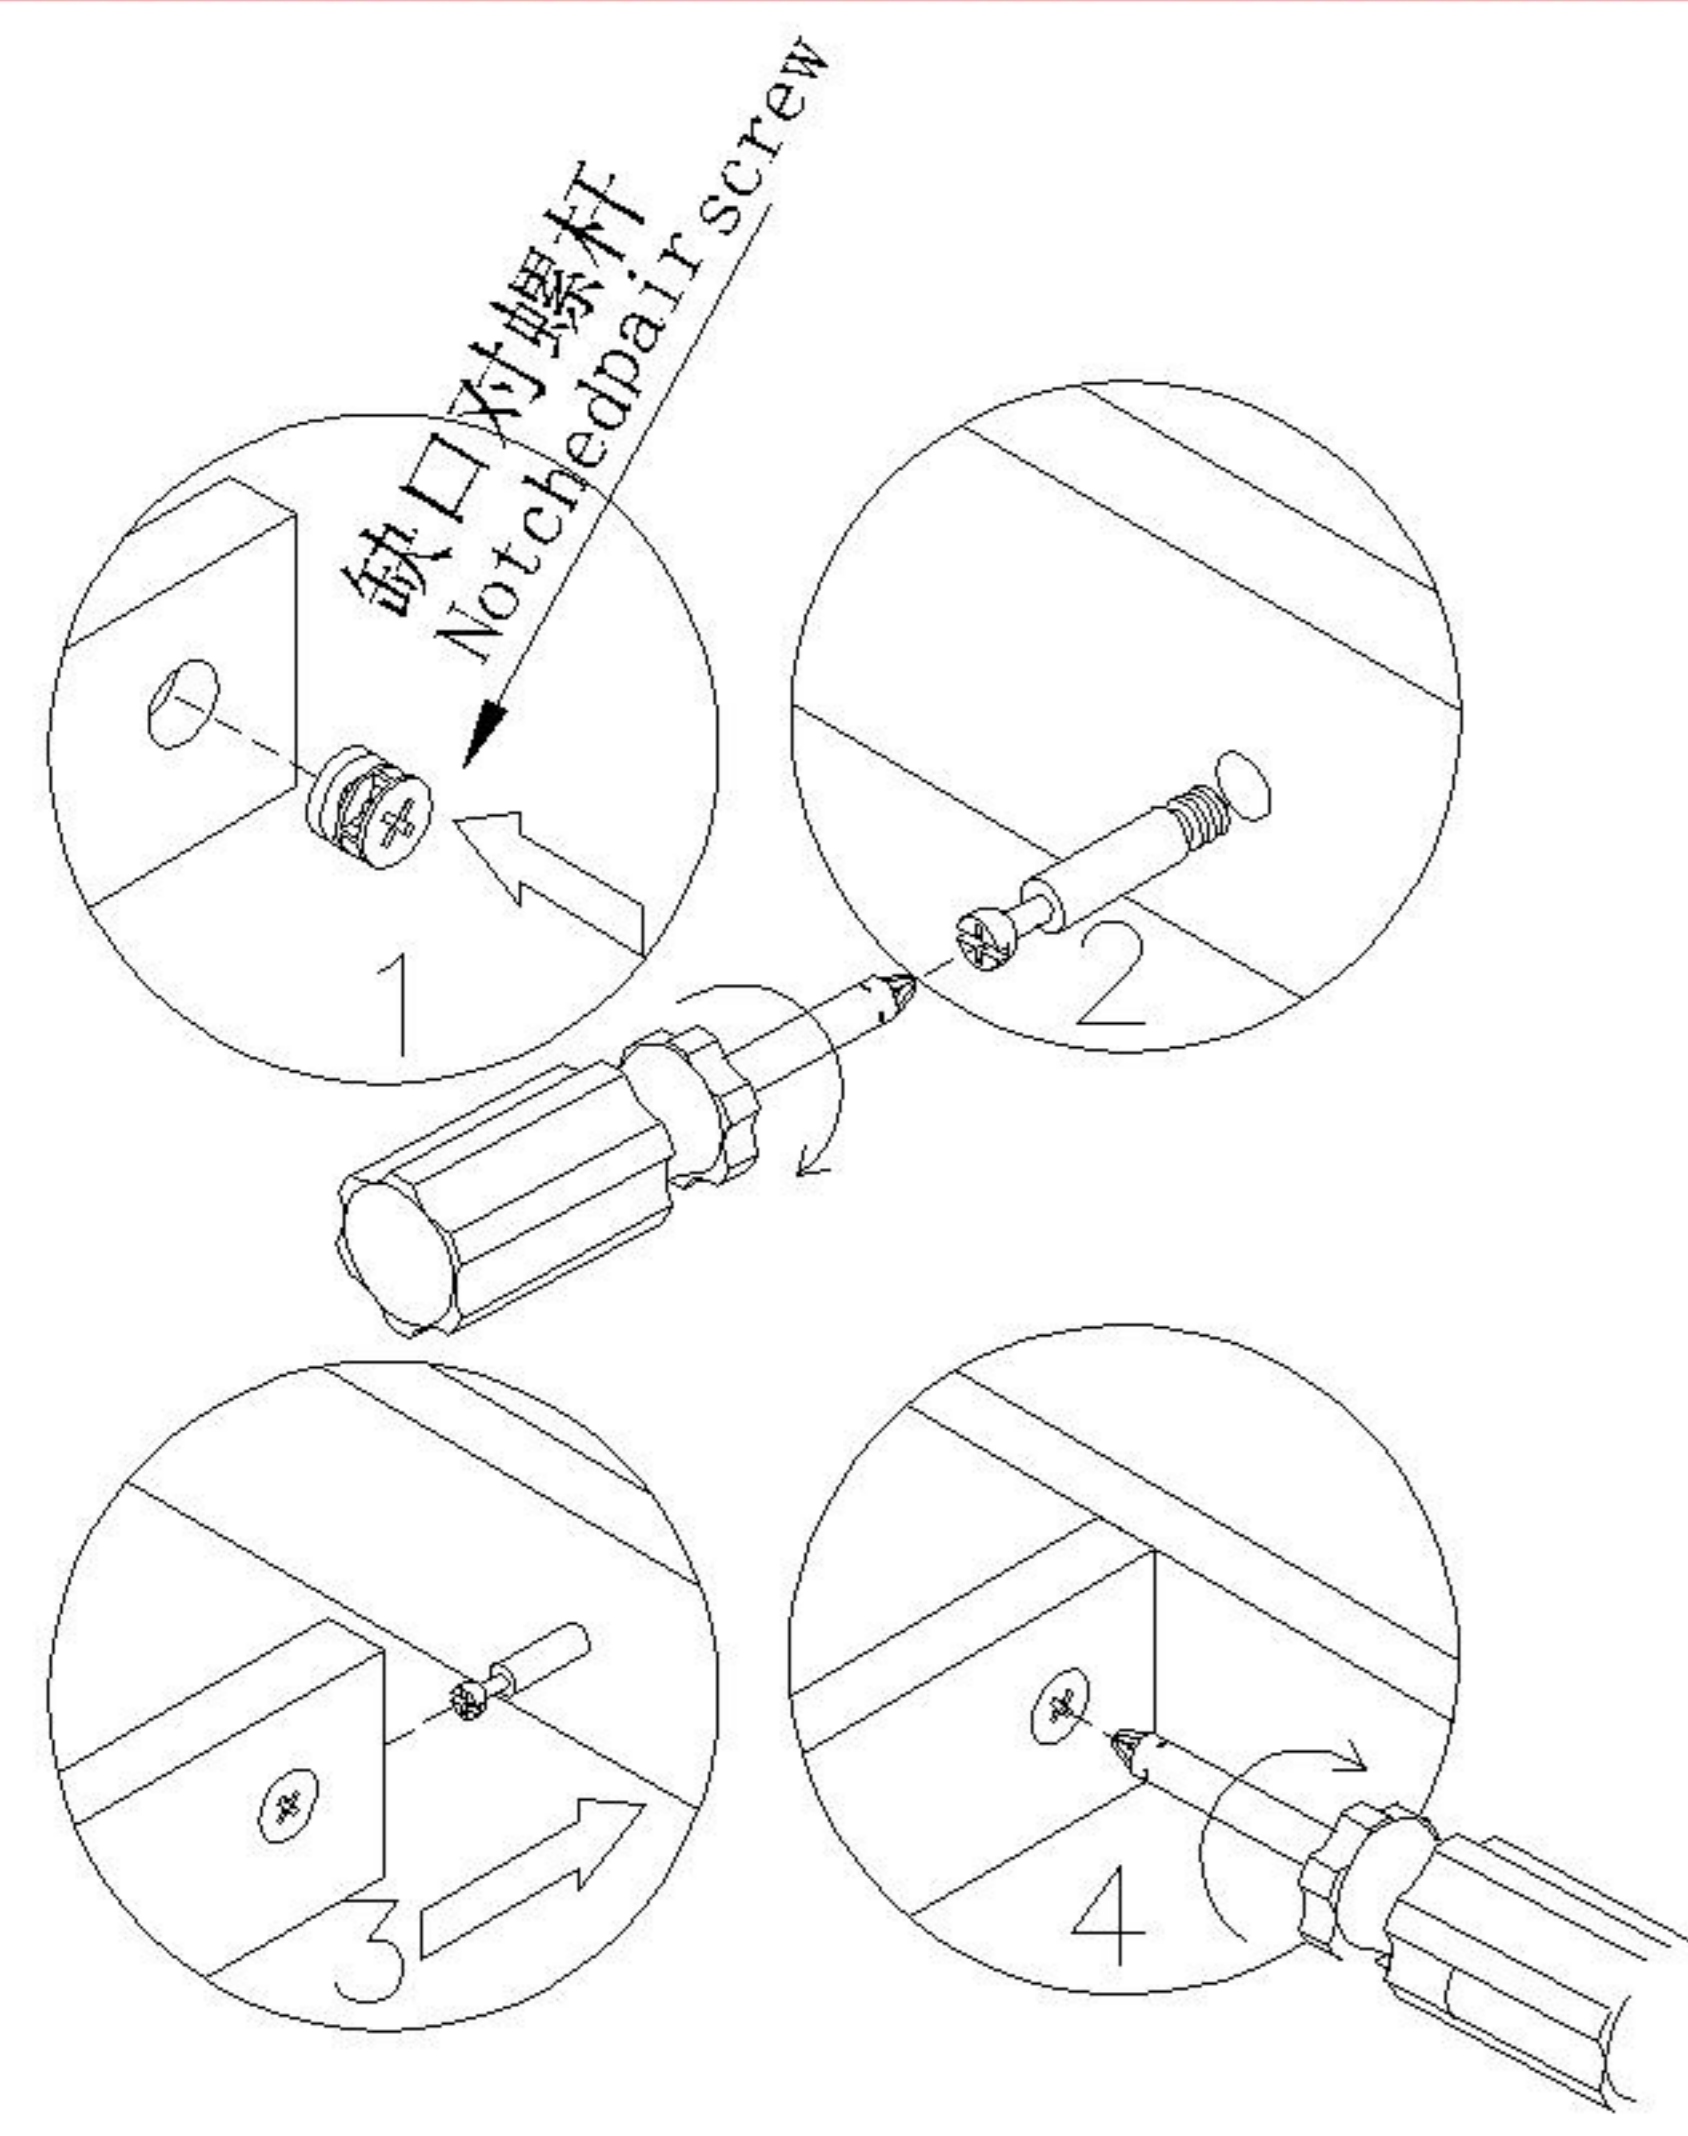

安装示意图/Assembly Instruction

产品名称 Model NO.	TV1B-A
产品规格 Specification	476*398*501MM
安装工具 Tool	安装人数 Installer
	

(A)*4 背板扣 Back Panel Buckle	(B)*11 二合一螺杆 2-in-1-screw	(C)*11 大三合一锁饼 3-in-1 large lock	(D)*8 小三合一锁饼 3-in-1 small lock
			
			
			
			
(E)*8 小二合一杆 2-in-1 small rod	(F)* 3 镜钉 Mirror nail	(G)*8 斜边十字螺杆-M6*15mm Bevel cross screw	(H)*8 塑料螺母 Plastic Nut
(I)*8 自攻螺丝M4*40 Self-tapping screw	(J)*34 自攻螺丝M3.5*12 Self-tapping screw	(K)*7 自攻螺丝M3.5*16 Self-tapping screw	(L)*11 木榫-∅8*30 Wood tenon
(M)*2 三节滚珠导轨12" Three-section rail	(N)*4 角码-(14*21*1.5mm)小角码 Small bracket	(O)*1 抽面玻璃 Faceted glass	(P)*4 五金脚 Hardware foot

编号NO.	名称Name	规格Specification	数量QTY	材质Material
①	面板Top panel	446*368*15	1	三胺板 Melamine
②	右侧板Side board(R)	398*381*15	1	三胺板 Melamine
③	左侧板Side board(L)	398*381*15	1	三胺板 Melamine
④	底板Bottom board	446*370*15	1	三胺板 Melamine
⑤	顶条Top brace	446*58*15	1	三胺板 Melamine
⑥	背板Back board	456*317*5	1	三胺板 Melamine
⑦	上抽屉面板 Upper drawer's panel	442*112*15	1	三胺板 Melamine
⑧	下抽屉面板 Bottom drawer's panel	442*158*15	1	三胺板 Melamine
⑨	抽屉左侧板 Drawer's side board(L)	340*78*12	2	三胺板 Melamine
⑩	抽屉右侧板 Drawer's side board(R)	340*78*12	2	三胺板 Melamine
⑪	抽屉后板 Drawer's Back board	396*78*12	2	三胺板 Melamine
⑫	抽屉底板 Drawer's Bottom board	406*336*5	2	三胺板 Melamine

TV1B-A

安装方法/
Installation method

二合一/2 in 1

塑料螺母 Plastic nut

阀门开关(下压为开)
Valve switch (press down to open)

三节滚珠导轨-12"
Three Section Ball Guide-12"

TV1B-A

安装方法/ Installation method

二合一/2 in 1

塑料螺母 Plastic nut

阀门开关(下压为开)
Valve switch (press down to open)

三节滚珠导轨-12"
Three Section Ball Guide-12"

- (G)*8
- (M)*1
- (J)*20
- (N)*4
- (P)*4

5

- (A)*4
- (K)*4

6