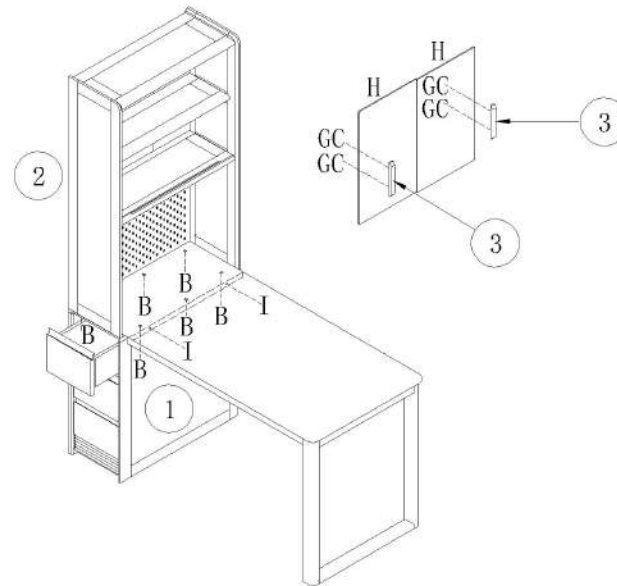

编号NO.	名称Name
①	下柜Down cabinet
1-1	背板Back board
1-2	上抽屉面板Upper drawer's panel
1-3	上抽屉组立Upper drawer assembly
1-4	下抽屉面板Bottom drawer's panel
1-5	下抽屉组立Lower drawer assembly
②	上柜
2-1	中层板Middle shelf
③	拉手Handle
④	面框Surface frame
⑤	脚框Foot frame

LH261V1-A 1.4m

安装方法/

Installation method

阀门开关(下压为开)

Valve switch (press down to open)

主轨 Main track

副轨 Sub track

三节滚珠导轨
Three-section rail

- (B)*3
- (A)*2

1

2

安装上柜拆掉固定条

Install the cabinet and remove the fixing strip

- (B)*6
- (C)*4
- (G)*4
- (H)*2
- (I)*2

3

- (E)*2
- (F)*12

4

取出抽屉安装五金B

Remove drawer and install hardware B

LH261V1-A 1.4m

安装方法
Installation method

(D)*1