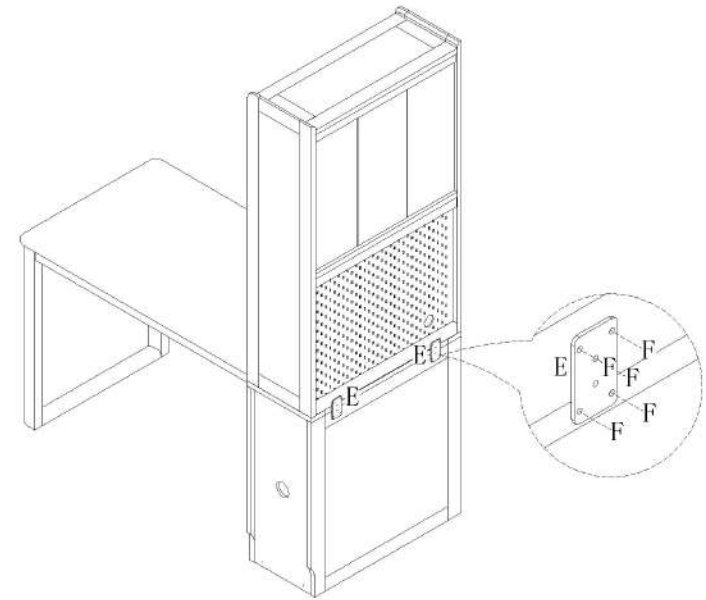

编号NO.	名称Name
①	下柜Down cabinet
1-1	背板Back board
1-2	上抽屉面板Upper drawer's panel
1-3	上抽屉组立Upper drawer assembly
1-4	下抽屉面板Bottom drawer's panel
1-5	下抽屉组立Lower drawer assembly
②	上柜
2-1	中层板Middle shelf
③	拉手Handle
④	面框Surface frame
⑤	脚框Foot frame

LH261V1-A 1.4m

安装方法/

Installation method

阀门开关(下压为开)

Valve switch (press down to open)

主轨 Main track

副轨 Sub track

三节滚珠导轨
Three-section rail

- (B)*3
- (A)*2

1

2

安装上柜拆掉固定条

Install the cabinet and remove the fixing strip

- (B)*6
- (C)*4
- (G)*4
- (H)*2
- (I)*2

3

- (E)*2
- (F)*12

4

取出抽屉安装五金B

Remove drawer and install hardware B

LH261V1-A 1.4m

安装方法
Installation method

(D)*1