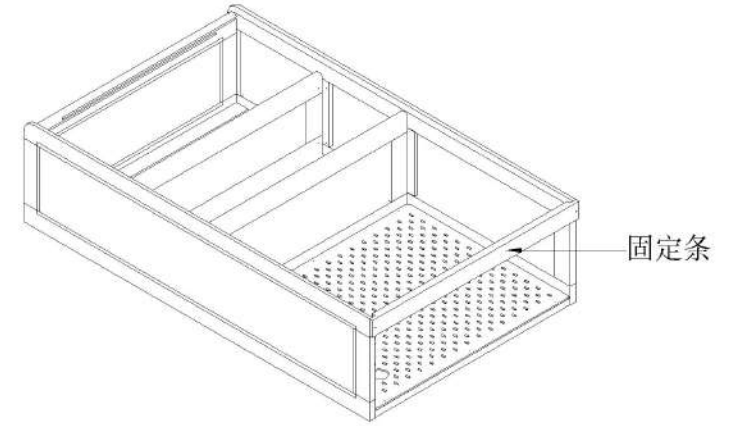

2

安装上柜拆掉固定条

Install the cabinet and remove the fixing strip

- (B)*6
- (C)*4
- (G)*4
- (H)*2
- (I)*2