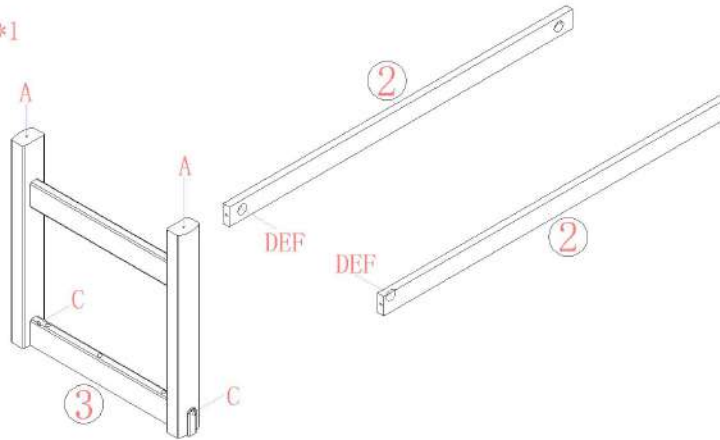

RQ2R-A (1.8m)

安装方法/
Installation method

五合一
5-in-1

1

2

3

注意：五金H的安装方向
Be careful: Installation direction
of hardware H

4