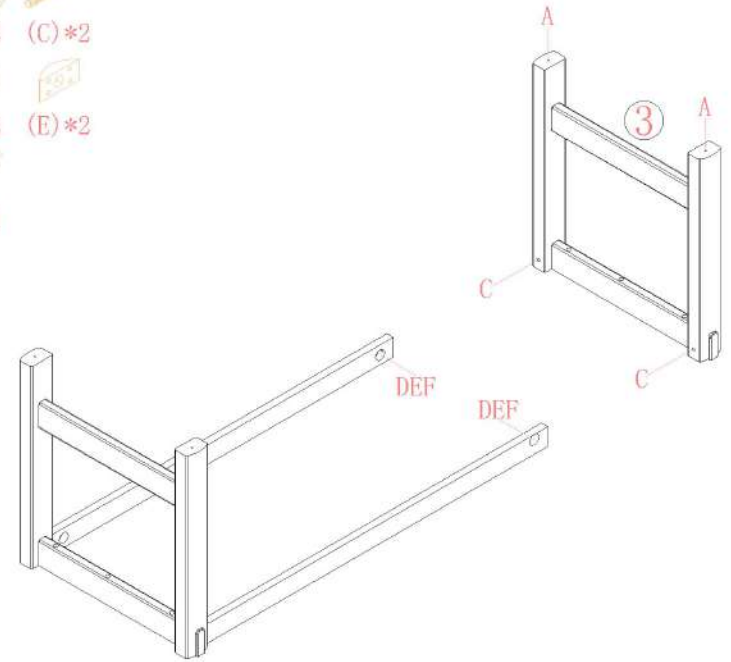

RQ2R-A (1.8m)

安装方法/
Installation method

五合一
5-in-1

1

2

3

注意：五金H的安装方向
Be careful: Installation direction
of hardware H

4