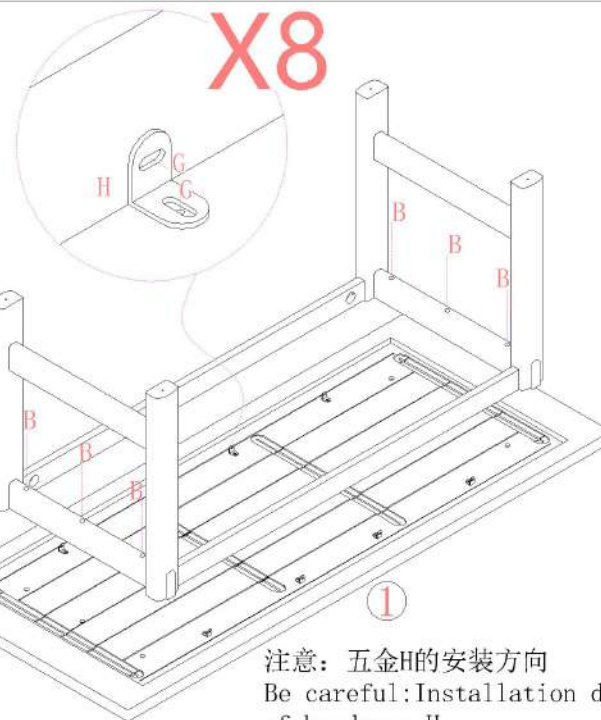

RQ2R-A (1.8m)

安装方法/
Installation method

五合一
5-in-1

1

2

3

注意：五金H的安装方向
Be careful: Installation direction
of hardware H

4