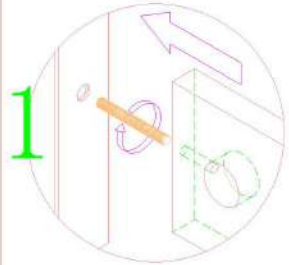

RQ2R-A (1.8m)

安装方法/
Installation method

五合一
5-in-1

1

2

3

注意：五金H的安装方向
Be careful: Installation direction
of hardware H

4