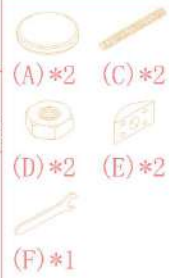

RQ2R-A (1.8m)

安装方法/
Installation method

五合一
5-in-1

1

2

3

注意：五金H的安装方向
Be careful: Installation direction
of hardware H

4