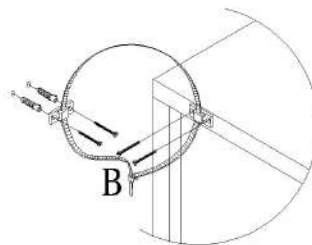

编号NO.	名称Name
①	整装柜子Packaged cabinet
1-1	柜体cabinet
1-2	背板Back board
1-3	门板Door board

TG2X-A 40cm五层窄书柜

安装方法/  
Installation method

○  
(A)\*8

2

○  
(B)\*2

3