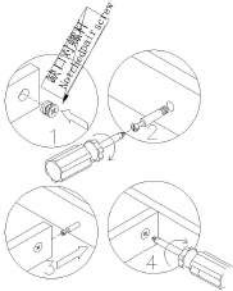

## 五金表/Hardware list

(A)*29 小三合一锁饼 three-in-one small lock	(B)*29 小二合一螺杆 small two-in-one rod	(C)*48 大三合一锁饼 three-in-one large lock	(D)*44 大二合一螺杆 large two-in-one rod
(E)*29 塑料螺母 Plastic Nut	(F)*29 自攻螺丝M4*40 Self-tapping screw	(G)*17 木榫-Ø8*30 Wood tenon	(H)*88 自攻螺丝M3, 5*12 Self-tapping screw
(I)*7 三节滚珠导轨-10" Three-section ball rail	(J)*11 自攻螺丝M3, 5*16 Self-tapping screw	(K)*2 双头三合一螺杆 Double head 3-in-1 screw	(M)*1 一字五金脚 Slotted hardware foot
(N)*1 斜边十字螺杆-M8x15 screw-(M8*15mm)	(O)*8 背板扣 White buckle	(P)*4 9厘透明防滑PC脚垫 Rubber stopper	(Q)*1 家具防倒器-白色 Anti-fall device

OU1M-A (1.35m)

安装方法/  
Installation method

小二合一/2 in 1

塑料螺母 Plastic nut

阀门开关(下压为开)  
Valve switch (press down to open)

三节滚珠导轨-10"  
Three Section Ball Guide-10"

X4

X3