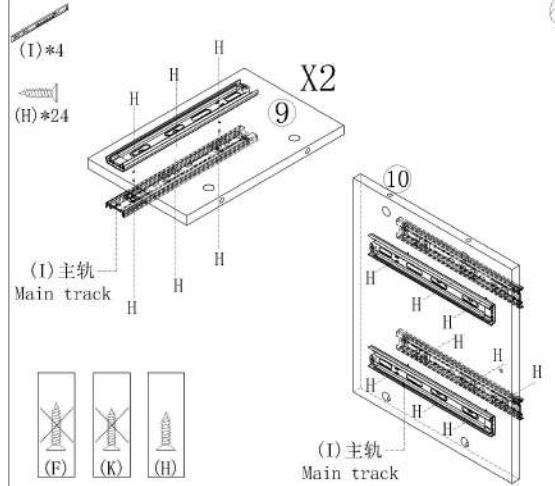

## 五金表/Hardware list

(A)*29 小三合一锁饼 three-in-one small lock	(B)*29 小二合一螺杆 small two-in-one rod	(C)*48 大三合一锁饼 three-in-one large lock	(D)*44 大二合一螺杆 large two-in-one rod
(E)*29 塑料螺母 Plastic Nut	(F)*29 自攻螺丝M4*40 Self-tapping screw	(G)*17 木榫-Ø8*30 Wood tenon	(H)*88 自攻螺丝M3, 5*12 Self-tapping screw
(I)*7 三节滚珠导轨-10" Three-section ball rail	(J)*11 自攻螺丝M3, 5*16 Self-tapping screw	(K)*2 双头三合一螺杆 Double head 3-in-1 screw	(M)*1 一字五金脚 Slotted hardware foot
(N)*1 斜边十字螺杆-M8x15 screw-(M8*15mm)	(O)*8 背板扣 White buckle	(P)*4 9厘透明防滑PC脚垫 Rubber stopper	(Q)*1 家具防倒器-白色 Anti-fall device

OU1M-A (1.35m)

安装方法/  
Installation method

小二合一/2 in 1

塑料螺母 Plastic nut

阀门开关(下压为开)  
Valve switch (press down to open)

三节滚珠导轨-10"  
Three Section Ball Guide-10"

X4

X3

(I) 副轨  
Sub track

OU1M-A (1.35m)

安装方法/  
Installation method

小二合一/2 in 1

塑料螺母 Plastic nut

阀门开关(下压为开)  
Valve switch (press down to open)

三节滚珠导轨-10"  
Three Section Ball Guide-10"

OU1M-A (1.35m)

安装方法/  
Installation method

大二合一  
two-in-one

10

12

OU1M-A (1.35m)

安装方法/  
Installation method

(J)\*10  
(O)\*8

安装完成  
finished