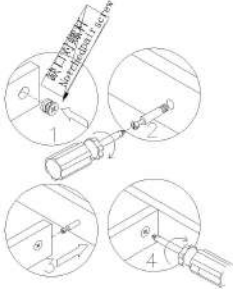

## 五金表/Hardware list

(A)*29 小三合一锁饼 three-in-one small lock	(B)*29 小二合一螺杆 small two-in-one rod	(C)*48 大三合一锁饼 three-in-one large lock	(D)*44 大二合一螺杆 large two-in-one rod
(E)*29 塑料螺母 Plastic Nut	(F)*29 自攻螺丝M4*40 Self-tapping screw	(G)*17 木榫-Ø8*30 Wood tenon	(H)*88 自攻螺丝M3, 5*12 Self-tapping screw
(I)*7 三节滚珠导轨-10" Three-section ball rail	(J)*11 自攻螺丝M3, 5*16 Self-tapping screw	(K)*2 双头三合一螺杆 Double head 3-in-1 screw	(M)*1 一字五金脚 Slotted hardware foot
(N)*1 斜边十字螺杆-M8x15 screw-(M8*15mm)	(O)*8 背板扣 White buckle	(P)*4 9厘透明防滑PC脚垫 Rubber stopper	(Q)*1 家具防倒器-白色 Anti-fall device

OU1M-A (1.35m)

安装方法/  
Installation method

小二合一/2 in 1

塑料螺母 Plastic nut

阀门开关(下压为开)  
Valve switch (press down to open)

三节滚珠导轨-10"  
Three Section Ball Guide-10"

X4

X3

(I) 副轨  
Sub track

OU1M-A (1.35m)

安装方法/  
Installation method

小二合一/2 in 1

塑料螺母 Plastic nut

阀门开关(下压为开)  
Valve switch (press down to open)

三节滚珠导轨-10"  
Three Section Ball Guide-10"

OU1M-A (1.35m)