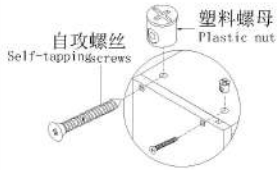

## 五金表/Hardware list

(A)*29 小三合一锁饼 three-in-one small lock	(B)*29 小二合一螺杆 small two-in-one rod	(C)*48 大三合一锁饼 three-in-one large lock	(D)*44 大二合一螺杆 large two-in-one rod
(E)*29 塑料螺母 Plastic Nut	(F)*29 自攻螺丝M4*40 Self-tapping screw	(G)*17 木榫-Ø8*30 Wood tenon	(H)*88 自攻螺丝M3, 5*12 Self-tapping screw
(I)*7 三节滚珠导轨-10" Three-section ball rail	(J)*11 自攻螺丝M3, 5*16 Self-tapping screw	(K)*2 双头三合一螺杆 Double head 3-in-1 screw	(M)*1 一字五金脚 Slotted hardware foot
(N)*1 斜边十字螺杆-M8x15 screw-(M8*15mm)	(O)*8 背板扣 White buckle	(P)*4 9厘透明防滑PC脚垫 Rubber stopper	(Q)*1 家具防倒器-白色 Anti-fall device

OU1M-A (1.35m)

安装方法/  
Installation method

小二合一/2 in 1

塑料螺母 Plastic nut

阀门开关(下压为开)  
Valve switch (press down to open)

三节滚珠导轨-10"  
Three Section Ball Guide-10"

X4

X3

(I) 副轨  
Sub track

OU1M-A (1.35m)

安装方法/  
Installation method

小二合一/2 in 1

塑料螺母 Plastic nut

阀门开关(下压为开)  
Valve switch (press down to open)

三节滚珠导轨-10"  
Three Section Ball Guide-10"

OU1M-A (1.35m)

安装方法/  
Installation method

大二合一  
two-in-one

10

12

OU1M-A (1.35m)

安装方法/  
Installation method

(J)\*10  
(O)\*8

安装完成  
finished