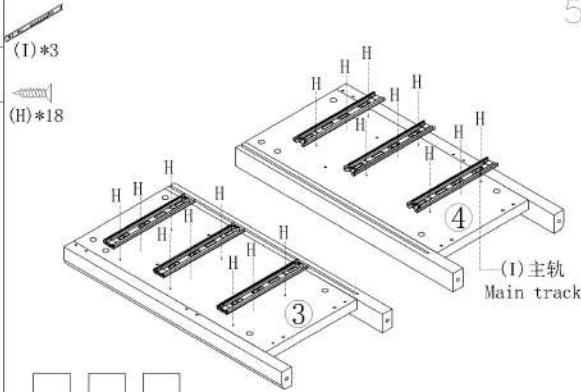

OU1M-A (1.35m)

安装方法/  
Installation method

小二合一/2 in 1

塑料螺母 Plastic nut

阀门开关(下压为开)  
Valve switch (press down to open)

三节滚珠导轨-10"  
Three Section Ball Guide-10"

X4

X3

(I) 副轨  
Sub track

OU1M-A (1.35m)

安装方法/  
Installation method

小二合一/2 in 1

塑料螺母 Plastic nut

阀门开关(下压为开)  
Valve switch (press down to open)

三节滚珠导轨-10"  
Three Section Ball Guide-10"

OU1M-A (1.35m)

安装方法/  
Installation method

大二合一  
two-in-one

10

12

OU1M-A (1.35m)

安装方法/  
Installation method

(J)\*10  
(O)\*8

安装完成  
finished