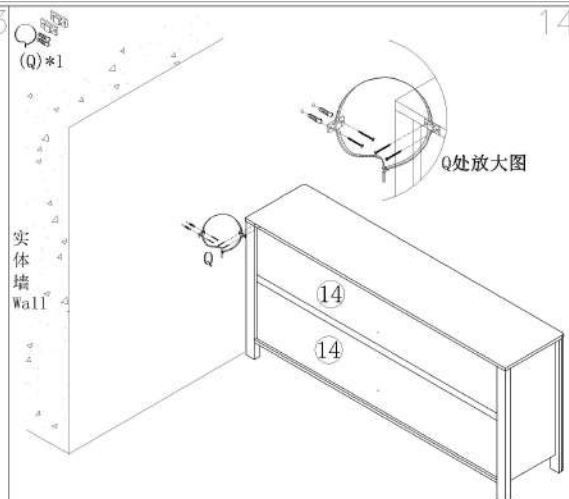

OU1M-A (1.35m)

安装方法/  
Installation method

小二合一/2 in 1

塑料螺母 Plastic nut

阀门开关(下压为开)  
Valve switch (press down to open)

三节滚珠导轨-10"  
Three Section Ball Guide-10"

X4

X3

(I) 副轨  
Sub track

OU1M-A (1.35m)

安装方法/  
Installation method

小二合一/2 in 1

塑料螺母 Plastic nut

阀门开关(下压为开)  
Valve switch (press down to open)

三节滚珠导轨-10"  
Three Section Ball Guide-10"

OU1M-A (1.35m)

安装方法/  
Installation method

大二合一  
two-in-one

10

12

OU1M-A (1.35m)

安装方法/  
Installation method

(J)\*10  
(O)\*8

安装完成  
finished