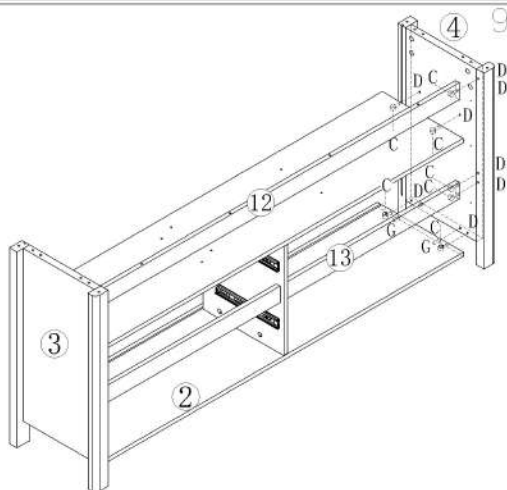

OU1M-A (1.35m)

安装方法/  
Installation method

小二合一/2 in 1

塑料螺母 Plastic nut

阀门开关(下压为开)  
Valve switch (press down to open)

三节滚珠导轨-10"  
Three Section Ball Guide-10"

X4

X3

(I) 副轨  
Sub track

OU1M-A (1.35m)

安装方法/  
Installation method

小二合一/2 in 1

塑料螺母 Plastic nut

阀门开关(下压为开)  
Valve switch (press down to open)

三节滚珠导轨-10"  
Three Section Ball Guide-10"

OU1M-A (1.35m)

安装方法/  
Installation method

大二合一  
two-in-one

10

12

OU1M-A (1.35m)

安装方法/  
Installation method

(J)\*10  
(O)\*8

安装完成  
finished