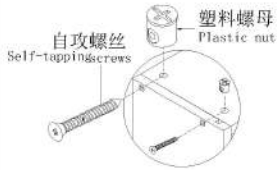

## 五金表/Hardware list

(A)*29 小三合一锁饼 three-in-one small lock	(B)*29 小二合一螺杆 small two-in-one rod	(C)*48 大三合一锁饼 three-in-one large lock	(D)*44 大二合一螺杆 large two-in-one rod
(E)*29 塑料螺母 Plastic Nut	(F)*29 自攻螺丝M4*40 Self-tapping screw	(G)*17 木榫-Ø8*30 Wood tenon	(H)*88 自攻螺丝M3, 5*12 Self-tapping screw
(I)*7 三节滚珠导轨-10" Three-section ball rail	(J)*11 自攻螺丝M3, 5*16 Self-tapping screw	(K)*2 双头三合一螺杆 Double head 3-in-1 screw	(M)*1 一字五金脚 Slotted hardware foot
(N)*1 斜边十字螺杆-M8x15 screw-(M8*15mm)	(O)*8 背板扣 White buckle	(P)*4 9厘透明防滑PC脚垫 Rubber stopper	(Q)*1 家具防倒器-白色 Anti-fall device

OU1M-A (1.35m)

安装方法/  
Installation method

小二合一/2 in 1

塑料螺母 Plastic nut

阀门开关(下压为开)  
Valve switch (press down to open)

三节滚珠导轨-10"  
Three Section Ball Guide-10"

X4

X3