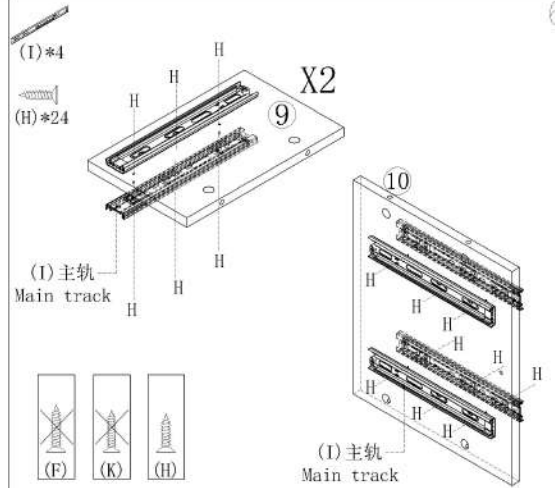

LINSY 林氏家居

安装示意图/Assembly Instruction

产品名称 Model NO.	OUM-A (1.5m)
产品规格 Specification	1523*348*697mm
安装工具 Tool	安装人数 Installer
	

五金表/Hardware list

 (A)*38 小三合一锁饼 three-in-one small lock	 (B)*38 小二合一螺杆 small two-in-one rod	 (C)*48 大三合一锁饼 three-in-one large lock	 (D)*44 二合一螺杆 large two-in-one rod
 (E)*38 塑料螺母 Plastic Nut	 (F)*38 自攻螺丝M4*40 Self-tapping screw	 (G)*17 木榫-Φ8*30 Wood tenon	 (H)*88 自攻螺丝M3, 5*12 Self-tapping screw
 (I)*7 三节滚珠导轨-10 Three-section ball rail	 (J)*11 自攻螺丝M3, 5*16 Self-tapping screw	 (K)*2 双头三合一螺杆 Double head 3-in-1 screw	 (M)*1 一字五金脚 Slotted hardware foot
 (N)*1 斜边十字螺絲-M8x15 screw-(M8*15mm)	 (O)*8 背板扣 White buckle	 (P)*4 9厘透明防滑PC脚垫 Rubber stopper	 (Q)*1 家具防倒器-白色 Anti-fall device

OU1M-A (1.5m)

安装方法/
Installation method

小二合一/2 in 1

塑料螺母 Plastic nut

阀门开关(下压为开)
Valve switch (press down to open)

三节滚珠导轨-10"
Three Section Ball Guide-10"

X4

X3

(I) 副轨
Sub track

OU1M-A (1.5m)

安装方法/
Installation method

小二合一/2 in 1

塑料螺母 Plastic nut

阀门开关(下压为开)
Valve switch (press down to open)

三节滚珠导轨-10"
Three Section Ball Guide-10"

OU1M-A (1.5m)

安装方法/
Installation method

大二合一
two-in-one

10

12

OU1M-A(1.5m)

安装方法/
Installation method

(J)*10
(O)*8

安装完成
finished