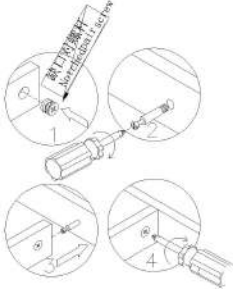

LINSY 林氏家居

安装示意图/Assembly Instruction

产品名称 Model NO.	OUM-A (1.5m)
产品规格 Specification	1523*348*697mm
安装工具 Tool	安装人数 Installer
	

五金表/Hardware list

 (A)*38 小三合一锁饼 three-in-one small lock	 (B)*38 小二合一螺杆 small two-in-one rod	 (C)*48 大三合一锁饼 three-in-one large lock	 (D)*44 二合一螺杆 large two-in-one rod
 (E)*38 塑料螺母 Plastic Nut	 (F)*38 自攻螺丝M4*40 Self-tapping screw	 (G)*17 木榫-Φ8*30 Wood tenon	 (H)*88 自攻螺丝M3, 5*12 Self-tapping screw
 (I)*7 三节滚珠导轨-10 Three-section ball rail	 (J)*11 自攻螺丝M3, 5*16 Self-tapping screw	 (K)*2 双头三合一螺杆 Double head 3-in-1 screw	 (M)*1 一字五金脚 Slotted hardware foot
 (N)*1 斜边十字螺絲-M8x15 screw-(M8*15mm)	 (O)*8 背板扣 White buckle	 (P)*4 9厘透明防滑PC脚垫 Rubber stopper	 (Q)*1 家具防倒器-白色 Anti-fall device

OU1M-A (1.5m)

安装方法/
Installation method

小二合一/2 in 1

塑料螺母 Plastic nut

阀门开关(下压为开)
Valve switch (press down to open)

三节滚珠导轨-10"
Three Section Ball Guide-10"

X4

X3

(I) 副轨
Sub track

OU1M-A (1.5m)

安装方法/
Installation method

小二合一/2 in 1

塑料螺母 Plastic nut

阀门开关(下压为开)
Valve switch (press down to open)

三节滚珠导轨-10"
Three Section Ball Guide-10"

OU1M-A (1.5m)