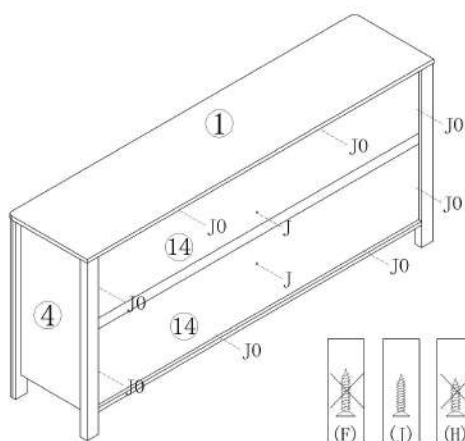

LINSY 林氏家居

安装示意图/Assembly Instruction

产品名称 Model NO.	OUM-A (1.5m)
产品规格 Specification	1523*348*697mm
安装工具 Tool	安装人数 Installer
	

五金表/Hardware list

 (A)*38 小三合一锁饼 three-in-one small lock	 (B)*38 小二合一螺杆 small two-in-one rod	 (C)*48 大三合一锁饼 three-in-one large lock	 (D)*44 二合一螺杆 large two-in-one rod
 (E)*38 塑料螺母 Plastic Nut	 (F)*38 自攻螺丝M4*40 Self-tapping screw	 (G)*17 木榫-Φ8*30 Wood tenon	 (H)*88 自攻螺丝M3, 5*12 Self-tapping screw
 (I)*7 三节滚珠导轨-10 Three-section ball rail	 (J)*11 自攻螺丝M3, 5*16 Self-tapping screw	 (K)*2 双头三合一螺杆 Double head 3-in-1 screw	 (M)*1 一字五金脚 Slotted hardware foot
 (N)*1 斜边十字螺絲-M8x15 screw-(M8*15mm)	 (O)*8 背板扣 White buckle	 (P)*4 9厘透明防滑PC脚垫 Rubber stopper	 (Q)*1 家具防倒器-白色 Anti-fall device

(I) 副轨
Sub track

OU1M-A (1.5m)

安装方法/
Installation method

小二合一/2 in 1

塑料螺母 Plastic nut

阀门开关(下压为开)
Valve switch (press down to open)

三节滚珠导轨-10"
Three Section Ball Guide-10"

OU1M-A (1.5m)

安装方法/
Installation method

大二合一
two-in-one

10

12

OU1M-A(1.5m)

安装方法/
Installation method

(J)*10
(O)*8

安装完成
finished