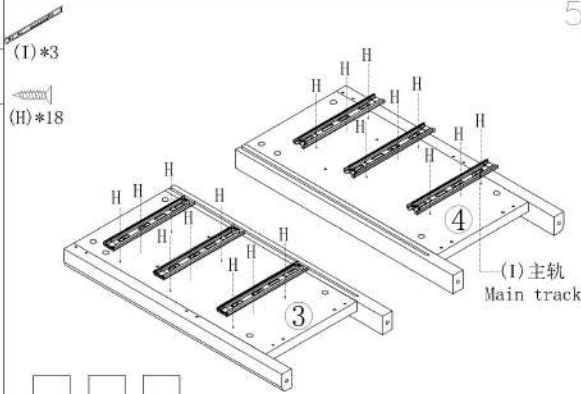

LINSY 林氏家居

安装示意图/Assembly Instruction

产品名称 Model NO.	OUM-A (1.5m)
产品规格 Specification	1523*348*697mm
安装工具 Tool	安装人数 Installer
	

五金表/Hardware list

 (A)*38 小三合一锁饼 three-in-one small lock	 (B)*38 小二合一螺杆 small two-in-one rod	 (C)*48 大三合一锁饼 three-in-one large lock	 (D)*44 二合一螺杆 large two-in-one rod
 (E)*38 塑料螺母 Plastic Nut	 (F)*38 自攻螺丝M4*40 Self-tapping screw	 (G)*17 木榫-Φ8*30 Wood tenon	 (H)*88 自攻螺丝M3, 5*12 Self-tapping screw
 (I)*7 三节滚珠导轨-10 Three-section ball rail	 (J)*11 自攻螺丝M3, 5*16 Self-tapping screw	 (K)*2 双头三合一螺杆 Double head 3-in-1 screw	 (M)*1 一字五金脚 Slotted hardware foot
 (N)*1 斜边十字螺絲-M8x15 screw-(M8*15mm)	 (O)*8 背板扣 White buckle	 (P)*4 9厘透明防滑PC脚垫 Rubber stopper	 (Q)*1 家具防倒器-白色 Anti-fall device

OU1M-A (1.5m)

安装方法/
Installation method

小二合一/2 in 1

塑料螺母 Plastic nut

阀门开关(下压为开)
Valve switch (press down to open)

三节滚珠导轨-10"
Three Section Ball Guide-10"

X4

X3

(I) 副轨
Sub track

OU1M-A (1.5m)

安装方法/
Installation method

小二合一/2 in 1

塑料螺母 Plastic nut

阀门开关(下压为开)
Valve switch (press down to open)

三节滚珠导轨-10"
Three Section Ball Guide-10"

OU1M-A (1.5m)

安装方法/
Installation method

大二合一
two-in-one

10

12

OU1M-A(1.5m)

安装方法/
Installation method

(J)*10
(O)*8

安装完成
finished