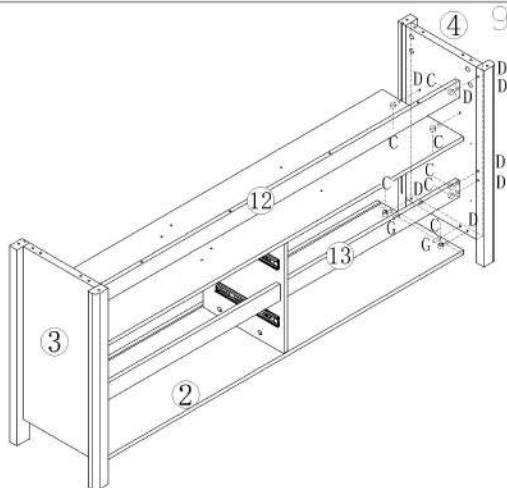

LINSY 林氏家居

安装示意图/Assembly Instruction

产品名称 Model NO.	OUM-A (1.5m)
产品规格 Specification	1523*348*697mm
安装工具 Tool	安装人数 Installer
	

五金表/Hardware list

 (A)*38 小三合一锁饼 three-in-one small lock	 (B)*38 小二合一螺杆 small two-in-one rod	 (C)*48 大三合一锁饼 three-in-one large lock	 (D)*44 二合一螺杆 large two-in-one rod
 (E)*38 塑料螺母 Plastic Nut	 (F)*38 自攻螺丝M4*40 Self-tapping screw	 (G)*17 木榫-Φ8*30 Wood tenon	 (H)*88 自攻螺丝M3, 5*12 Self-tapping screw
 (I)*7 三节滚珠导轨-10 Three-section ball rail	 (J)*11 自攻螺丝M3, 5*16 Self-tapping screw	 (K)*2 双头三合一螺杆 Double head 3-in-1 screw	 (M)*1 一字五金脚 Slotted hardware foot
 (N)*1 斜边十字螺絲-M8x15 screw-(M8*15mm)	 (O)*8 背板扣 White buckle	 (P)*4 9厘透明防滑PC脚垫 Rubber stopper	 (Q)*1 家具防倒器-白色 Anti-fall device

OU1M-A (1.5m)

安装方法/
Installation method

小二合一/2 in 1

塑料螺母 Plastic nut

阀门开关(下压为开)
Valve switch (press down to open)

三节滚珠导轨-10"
Three Section Ball Guide-10"

X4

X3

(I) 副轨
Sub track

OU1M-A (1.5m)

安装方法/
Installation method

小二合一/2 in 1

塑料螺母 Plastic nut

阀门开关(下压为开)
Valve switch (press down to open)

三节滚珠导轨-10"
Three Section Ball Guide-10"

OU1M-A (1.5m)

安装方法/
Installation method

大二合一
two-in-one

10

12

OU1M-A(1.5m)

安装方法/
Installation method

(J)*10
(O)*8

安装完成
finished