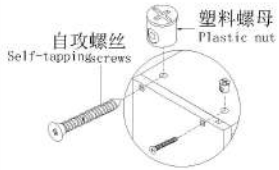

LINSY 林氏家居

安装示意图/Assembly Instruction

产品名称 Model NO.	OUM-A (1.5m)
产品规格 Specification	1523*348*697mm
安装工具 Tool	安装人数 Installer
	

五金表/Hardware list

 (A)*38 小三合一锁饼 three-in-one small lock	 (B)*38 小二合一螺杆 small two-in-one rod	 (C)*48 大三合一锁饼 three-in-one large lock	 (D)*44 二合一螺杆 large two-in-one rod
 (E)*38 塑料螺母 Plastic Nut	 (F)*38 自攻螺丝M4*40 Self-tapping screw	 (G)*17 木榫-Φ8*30 Wood tenon	 (H)*88 自攻螺丝M3, 5*12 Self-tapping screw
 (I)*7 三节滚珠导轨-10 Three-section ball rail	 (J)*11 自攻螺丝M3, 5*16 Self-tapping screw	 (K)*2 双头三合一螺杆 Double head 3-in-1 screw	 (M)*1 一字五金脚 Slotted hardware foot
 (N)*1 斜边十字螺絲-M8x15 screw-(M8*15mm)	 (O)*8 背板扣 White buckle	 (P)*4 9厘透明防滑PC脚垫 Rubber stopper	 (Q)*1 家具防倒器-白色 Anti-fall device

OU1M-A (1.5m)

安装方法/
Installation method

小二合一/2 in 1

塑料螺母 Plastic nut

阀门开关(下压为开)
Valve switch (press down to open)

三节滚珠导轨-10"
Three Section Ball Guide-10"

X4

X3

(I) 副轨
Sub track

OU1M-A (1.5m)

安装方法/
Installation method

小二合一/2 in 1

塑料螺母 Plastic nut

阀门开关(下压为开)
Valve switch (press down to open)

三节滚珠导轨-10"
Three Section Ball Guide-10"

OU1M-A (1.5m)

安装方法/
Installation method

大二合一
two-in-one

10

12

OU1M-A(1.5m)

安装方法/
Installation method

(J)*10
(O)*8

安装完成
finished