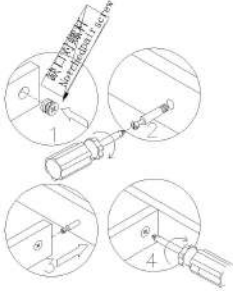

LINSY 林氏家居

安装示意图/Assembly Instruction

产品名称 Model NO.	OUM-A (1.5m)
产品规格 Specification	1523*348*697mm
安装工具 Tool	安装人数 Installer
	

五金表/Hardware list

 (A)*38 小三合一锁饼 three-in-one small lock	 (B)*38 小二合一螺杆 small two-in-one rod	 (C)*48 大三合一锁饼 three-in-one large lock	 (D)*44 二合一螺杆 large two-in-one rod
 (E)*38 塑料螺母 Plastic Nut	 (F)*38 自攻螺丝M4*40 Self-tapping screw	 (G)*17 木榫-Φ8*30 Wood tenon	 (H)*88 自攻螺丝M3, 5*12 Self-tapping screw
 (I)*7 三节滚珠导轨-10 Three-section ball rail	 (J)*11 自攻螺丝M3, 5*16 Self-tapping screw	 (K)*2 双头三合一螺杆 Double head 3-in-1 screw	 (M)*1 一字五金脚 Slotted hardware foot
 (N)*1 斜边十字螺絲-M8x15 screw-(M8*15mm)	 (O)*8 背板扣 White buckle	 (P)*4 9厘透明防滑PC脚垫 Rubber stopper	 (Q)*1 家具防倒器-白色 Anti-fall device

OU1M-A (1.5m)

安装方法/
Installation method

小二合一/2 in 1

塑料螺母 Plastic nut

阀门开关(下压为开)
Valve switch (press down to open)

三节滚珠导轨-10"
Three Section Ball Guide-10"

X4

X3