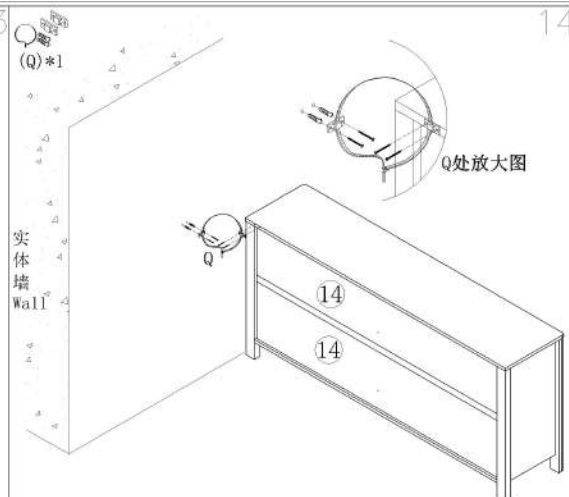

LINSY 林氏家居

安装示意图/Assembly Instruction

产品名称 Model NO.	OUM-A (1.5m)
产品规格 Specification	1523*348*697mm
安装工具 Tool	安装人数 Installer
	

五金表/Hardware list

 (A)*38 小三合一锁饼 three-in-one small lock	 (B)*38 小二合一螺杆 small two-in-one rod	 (C)*48 大三合一锁饼 three-in-one large lock	 (D)*44 二合一螺杆 large two-in-one rod
 (E)*38 塑料螺母 Plastic Nut	 (F)*38 自攻螺丝M4*40 Self-tapping screw	 (G)*17 木榫-Φ8*30 Wood tenon	 (H)*88 自攻螺丝M3, 5*12 Self-tapping screw
 (I)*7 三节滚珠导轨-10 Three-section ball rail	 (J)*11 自攻螺丝M3, 5*16 Self-tapping screw	 (K)*2 双头三合一螺杆 Double head 3-in-1 screw	 (M)*1 一字五金脚 Slotted hardware foot
 (N)*1 斜边十字螺絲-M8x15 screw-(M8*15mm)	 (O)*8 背板扣 White buckle	 (P)*4 9厘透明防滑PC脚垫 Rubber stopper	 (Q)*1 家具防倒器-白色 Anti-fall device

(I) 副轨
Sub track

OU1M-A (1.5m)

安装方法/
Installation method

小二合一/2 in 1

塑料螺母 Plastic nut

阀门开关(下压为开)
Valve switch (press down to open)

三节滚珠导轨-10"
Three Section Ball Guide-10"

OU1M-A (1.5m)

安装方法/
Installation method

大二合一
two-in-one

10

12

OU1M-A(1.5m)

安装方法/
Installation method

(J)*10
(O)*8

安装完成
finished