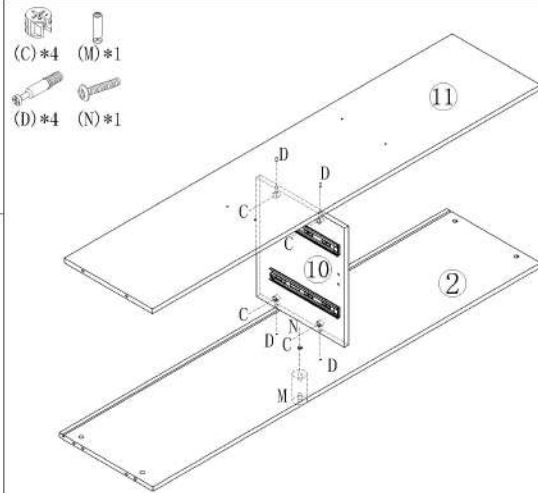

LINSY 林氏家居

安装示意图/Assembly Instruction

产品名称 Model NO.	OUM-A (1.5m)
产品规格 Specification	1523*348*697mm
安装工具 Tool	安装人数 Installer
	

五金表/Hardware list

 (A)*38 小三合一锁饼 three-in-one small lock	 (B)*38 小二合一螺杆 small two-in-one rod	 (C)*48 大三合一锁饼 three-in-one large lock	 (D)*44 二合一螺杆 large two-in-one rod
 (E)*38 塑料螺母 Plastic Nut	 (F)*38 自攻螺丝M4*40 Self-tapping screw	 (G)*17 木榫-Φ8*30 Wood tenon	 (H)*88 自攻螺丝M3, 5*12 Self-tapping screw
 (I)*7 三节滚珠导轨-10 Three-section ball rail	 (J)*11 自攻螺丝M3, 5*16 Self-tapping screw	 (K)*2 双头三合一螺杆 Double head 3-in-1 screw	 (M)*1 一字五金脚 Slotted hardware foot
 (N)*1 斜边十字螺絲-M8x15 screw-(M8*15mm)	 (O)*8 背板扣 White buckle	 (P)*4 9厘透明防滑PC脚垫 Rubber stopper	 (Q)*1 家具防倒器-白色 Anti-fall device

OU1M-A (1.5m)

安装方法/
Installation method

小二合一/2 in 1

塑料螺母 Plastic nut

阀门开关(下压为开)
Valve switch (press down to open)

三节滚珠导轨-10"
Three Section Ball Guide-10"

X4

X3

(I) 副轨
Sub track

OU1M-A (1.5m)

安装方法/
Installation method

小二合一/2 in 1

塑料螺母 Plastic nut

阀门开关(下压为开)
Valve switch (press down to open)

三节滚珠导轨-10"
Three Section Ball Guide-10"

OU1M-A (1.5m)

安装方法/
Installation method

大二合一
two-in-one

10

12

OU1M-A(1.5m)

安装方法/
Installation method

(J)*10
(O)*8

安装完成
finished