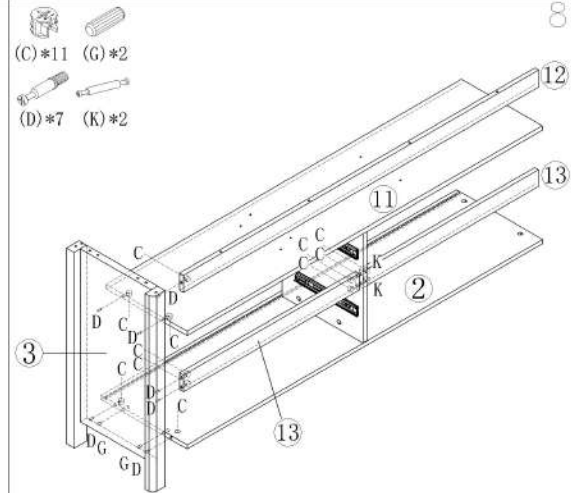

LINSY 林氏家居

安装示意图/Assembly Instruction

产品名称 Model NO.	OUM-A (1.5m)
产品规格 Specification	1523*348*697mm
安装工具 Tool	安装人数 Installer
	

五金表/Hardware list

 (A)*38 小三合一锁饼 three-in-one small lock	 (B)*38 小二合一螺杆 small two-in-one rod	 (C)*48 大三合一锁饼 three-in-one large lock	 (D)*44 二合一螺杆 large two-in-one rod
 (E)*38 塑料螺母 Plastic Nut	 (F)*38 自攻螺丝M4*40 Self-tapping screw	 (G)*17 木榫-Φ8*30 Wood tenon	 (H)*88 自攻螺丝M3, 5*12 Self-tapping screw
 (I)*7 三节滚珠导轨-10 Three-section ball rail	 (J)*11 自攻螺丝M3, 5*16 Self-tapping screw	 (K)*2 双头三合一螺杆 Double head 3-in-1 screw	 (M)*1 一字五金脚 Slotted hardware foot
 (N)*1 斜边十字螺絲-M8x15 screw-(M8*15mm)	 (O)*8 背板扣 White buckle	 (P)*4 9厘透明防滑PC脚垫 Rubber stopper	 (Q)*1 家具防倒器-白色 Anti-fall device

OU1M-A (1.5m)

安装方法/
Installation method

小二合一/2 in 1

塑料螺母 Plastic nut

阀门开关(下压为开)
Valve switch (press down to open)

三节滚珠导轨-10"
Three Section Ball Guide-10"

X4

X3

(I) 副轨
Sub track

OU1M-A (1.5m)

安装方法/
Installation method

小二合一/2 in 1

塑料螺母 Plastic nut

阀门开关(下压为开)
Valve switch (press down to open)

三节滚珠导轨-10"
Three Section Ball Guide-10"

OU1M-A (1.5m)

安装方法/
Installation method

大二合一
two-in-one

10

12

OU1M-A(1.5m)

安装方法/
Installation method

(J)*10
(O)*8

安装完成
finished