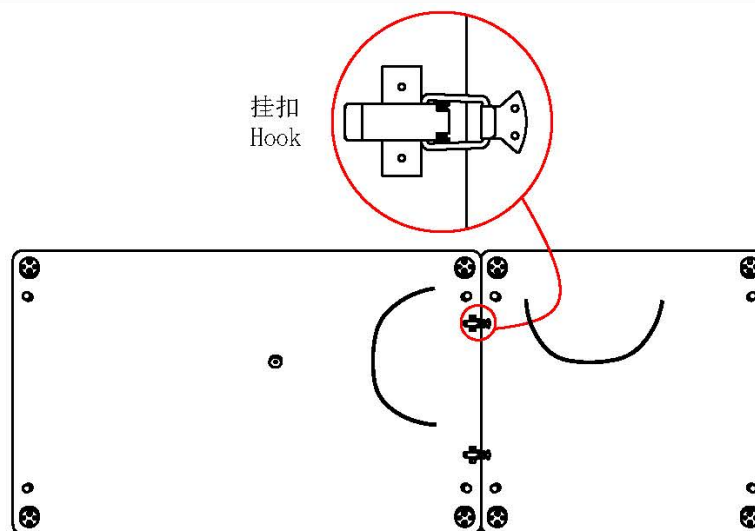

组合 Combination

2-2

把左单人、右三人靠一起，锁上座架底的五金扣。
Put the Individual(L) and the 3seat(R) together,
and lock the metal buckle at the bottom of the seat frame.