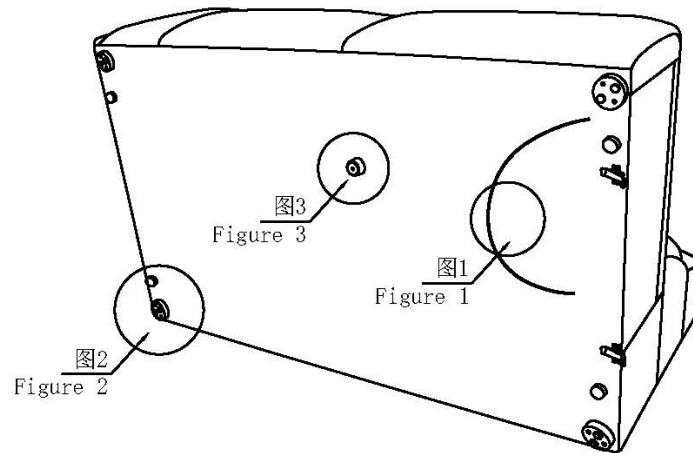

### 配件表 Accessories list

编号NO.	名称 Name	图示 Icon	数量 QTY	左双人 Loveseat(L)	右三人 3seat(R)
A	说明书(含安装图) Mounting Instruction (with drawing)		1	1	0
B	脚-(直径70*30mm) 黑色橡胶木脚 Black rubber wood feet		8	4	4
C	M4*40自攻螺丝 M4*40 self tapping screw		17	8	9
D	脚-(直径50*28mm)不带钉黑胶脚 Feet - (Diameter 50*28mm) Vinyl feet without nails		1	0	1

### 右三人 3seat(R)

STEP 1:

图2: 边脚安装示意图2

Figure 2: Side foot  
installation diagram 2

图3: 中脚安装示意图

Figure 3: Middle foot  
installation diagram

图1: 拉开拉链, 取出配件包  
Figure 1: Unzipper and take out  
the accessory bag