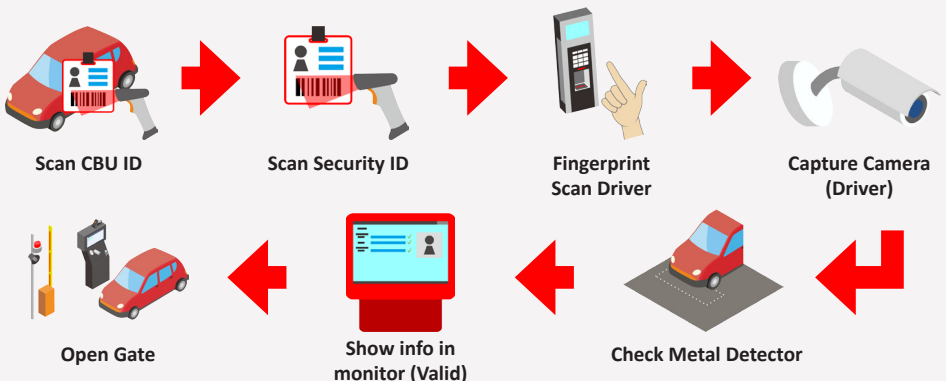

Jakarta : Perkantoran Gunung Sahari Permai # C03-05, Jl. Gunung Sahari Raya No 60-63 Jakarta 10610 | Telp. : +6221-4208221(H), 4205187(H) | Fax. : +6221-4207903, 4207904
Cikarang : Cikarang Square Blok E No 62, Jl. Raya Cikarang Cibarusah Km 40, Cikarang Barat, Bekasi | Telp. : +6221.29612366, 29612367 | Fax. : +6221.29612368
Semarang : Grand Ngalyan Square Blok B No.18, Jl. Prof Hamka, Ngalyan, Semarang 50181 | Telp. : +6224.76638092, 76638093 | Fax. : +6224.76638096
Surabaya : Komplek Ruko Gateway Blok D-27, Jl. Raya Waru, Sidoarjo 61254 | Telp. : +6231-8556277(H), 8556278 | Fax. : +6231-8556279
Denpasar : Jl. Gatot Subroto I – XI, No 18 Denpasar Bali 80239 | Telp. : +62361-419284 (H) | Fax. : +62361-424775