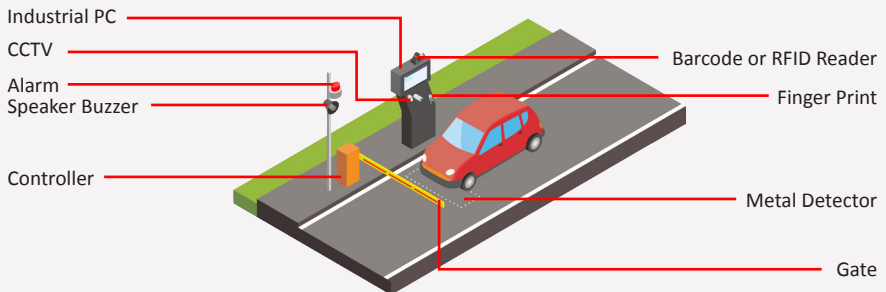

GATE ACCESS SYSTEM - VEHICLE

solution with Gas-V application used to record and control vehicle that have access to In/Out to some area.

BENEFIT

1. Access ID : CBU ID, Security ID, and Driver ID with Barcode or RFID system
2. Save time & easy to record & controlling
3. Provide facilities to manage user authorization
4. Strong Security to have access
5. Enhance Security with Finger print, camera and buzzer device
6. Export grid to file (word, excel, pdf)
7. Access works over your LAN, intranet, or internet , VPN

FEATURES

MASTER

- USER ACCESS CONTROL
- MASTER
 - » CBU
 - » DRIVER
 - » SECURITY

TRANSACTION

- GATE IN
- GATE OUT

TOOLS

- GATE IN/OUT BY DATE
- GATE IN/OUT BY SECURITY
- GATE IN/OUT DRIVER
- LOG

INTEGRATED HARDWARE