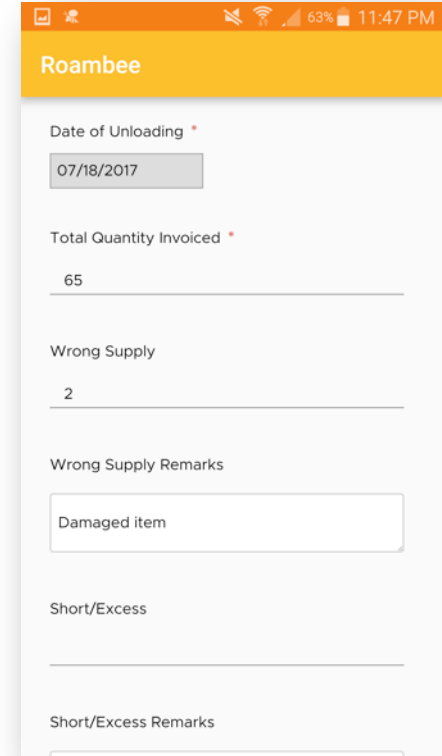

Honeycomb – IoT API Platform

Integrates to your existing system via APIs

Automated ePOD

Mobile/
Email alert
trigger to
assigned
user upon
shipment
completion

POD
input
through
camera
based
mobile
app

Delivery
confirmation
with
timestamp
available in
real time