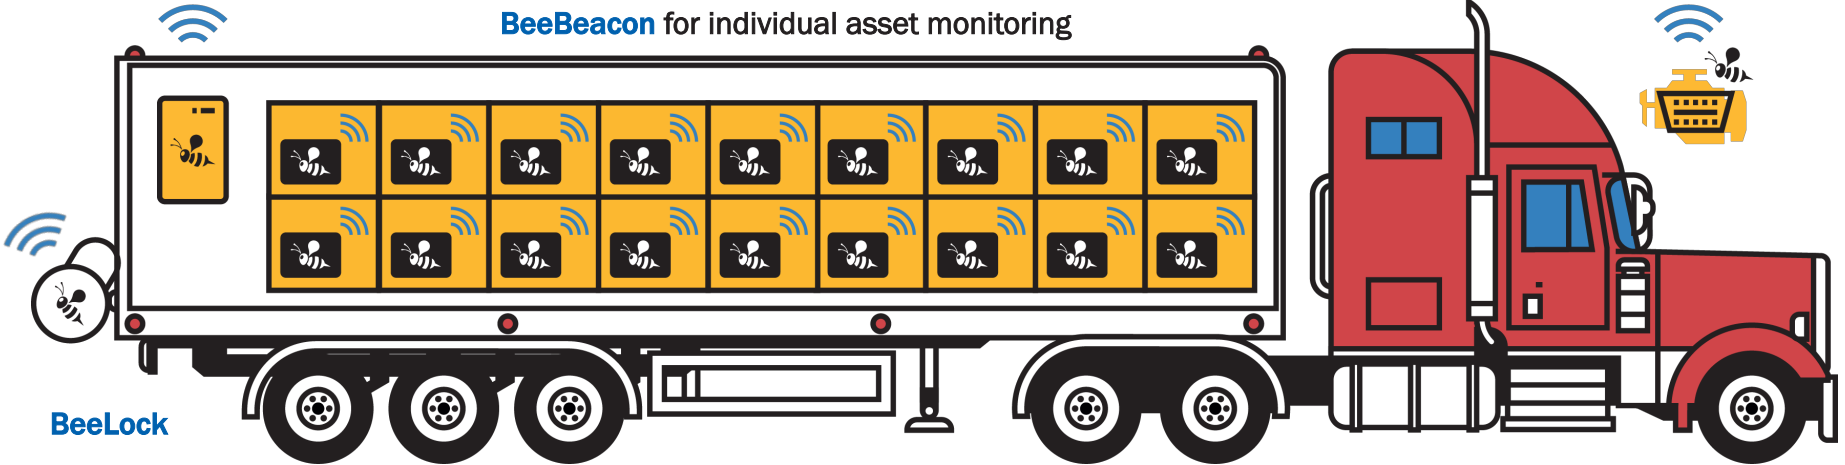

- Small, durable, Bee plugs into a vehicle's OBDII port and transmits real-time location & sensor data including acceleration & shock
- Utilize instead of or in addition to Bees
- Rugged and water resistant
- Compatible across industry OBD II Protocols

Shock

Location

Acceleration

VIN Identification

Additional Security BeeLock

- Keyless access wirelessly through an assigned mobile phone in close proximity
- Opens on demand, get “last seen” location and unlock/lock status
- To release end of Q1 2019

Tampering

User Identification

Location

Access History

Complete In-Transit Visibility

Bee as stand alone
and/or as a gateway for
BLE Beacons

BeeBeacon for individual asset monitoring

BeeFleet (optional)

Honeycomb – IoT API Platform

Integrates to your existing system via APIs

Automated ePOD

Mobile/
Email alert
trigger to
assigned
user upon
shipment
completion

POD
input
through
camera
based
mobile
app

Delivery
confirmation
with
timestamp
available in
real time