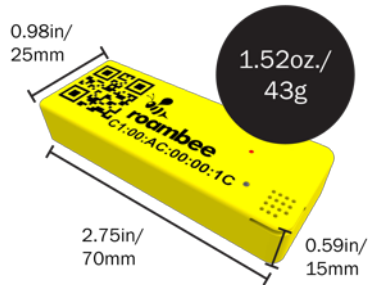

Real-Time Location

Pressure

Motion

Camera (optional)

BeeBeacons

- Configurable IoT sensors - Bluetooth Low Energy (BLE) based discreet, lightweight wireless package/pallet monitoring device
 - Location reporting through the Roambee Bee or Smartphone
 - Sensor data logging with 11,000 readings buffer capacity
- NIST traceable and 3-point calibration certificate of validation for pharma and cold chain applications, available on request
- Non Lithium Ion AAA battery for shipment compliance
- IP 66 Rated
- Disposable, reusable, or returnable