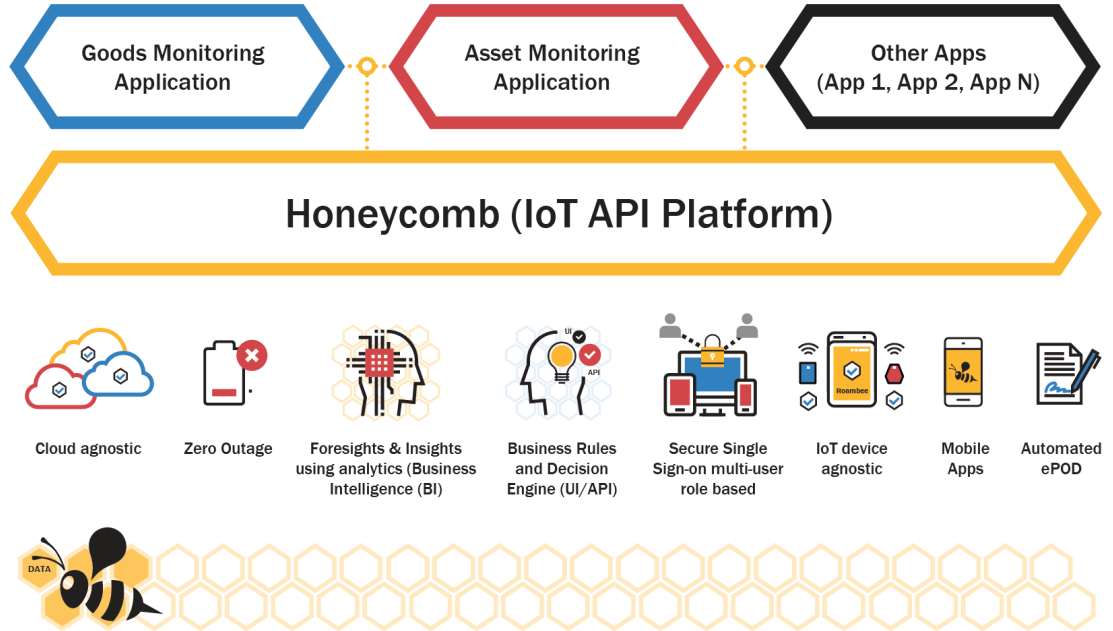

Shock

Location

Acceleration

VIN Identification

Additional Security BeeLock

- Keyless access wirelessly through an assigned mobile phone in close proximity
- Opens on demand, get “last seen” location and unlock/lock status
- To release end of Q1 2019

Tampering

User Identification

Location

Access History

Complete In-Transit Visibility

Bee as stand alone
and/or as a gateway for
BLE Beacons

BeeBeacon for individual asset monitoring

BeeFleet (optional)

Honeycomb – IoT API Platform

Integrates to your existing system via APIs

Automated ePOD

Mobile/
Email alert
trigger to
assigned
user upon
shipment
completion

POD
input
through
camera
based
mobile
app

Delivery
confirmation
with
timestamp
available in
real time