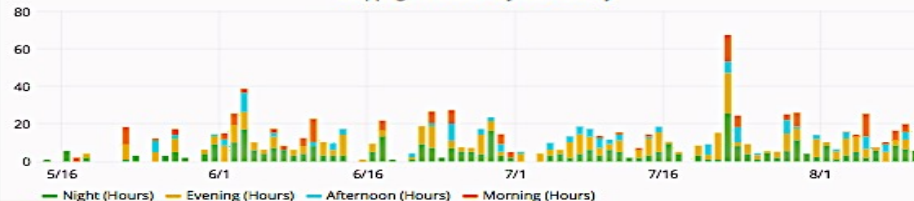

Stoppage duration by time of day