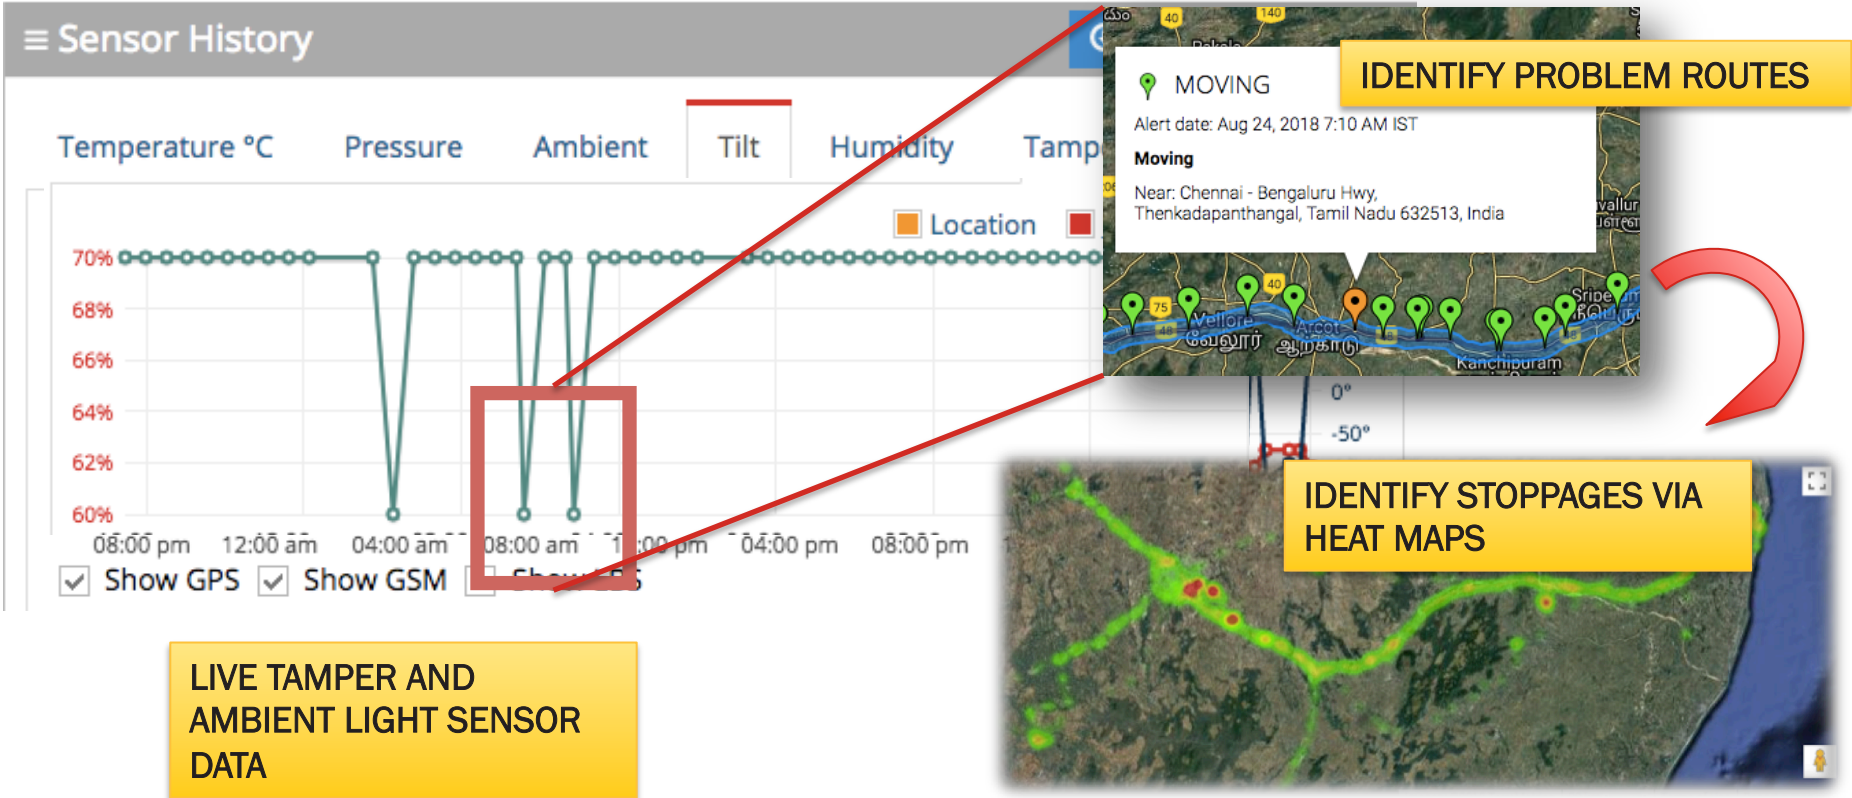

Stoppage count by time of day

Stoppage duration by time of day

OVERSPEEDING ALERTS

Distance & Speed trends

Distance travelled

Distance travelled per time of day

Theft Prevention via Sensor Mapping

BeeCentral – 24x7 Control Tower