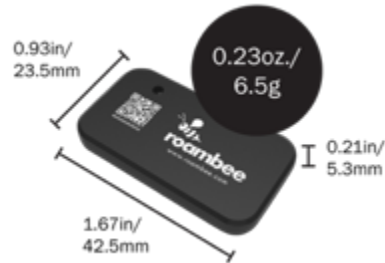

Real-Time Location

Pressure

Motion

Camera (optional)

BeeBeacons

- Configurable IoT sensors - Bluetooth Low Energy (BLE) based discreet, lightweight wireless package/pallet monitoring device
 - Location reporting through the Roambee Bee or Smartphone
 - Sensor data logging with 11,000 readings buffer capacity
- NIST traceable and 3-point calibration certificate of validation for pharma and cold chain applications, available on request
- Non Lithium Ion AAA battery for shipment compliance
- IP 66 Rated
- Disposable, reusable, or returnable

Up to 3 year
battery life

Temperature

Tamper alert

Ambient Light

Humidity and Pressure

Tilt/Shock

Dedicated Fleet management

BeeFleet