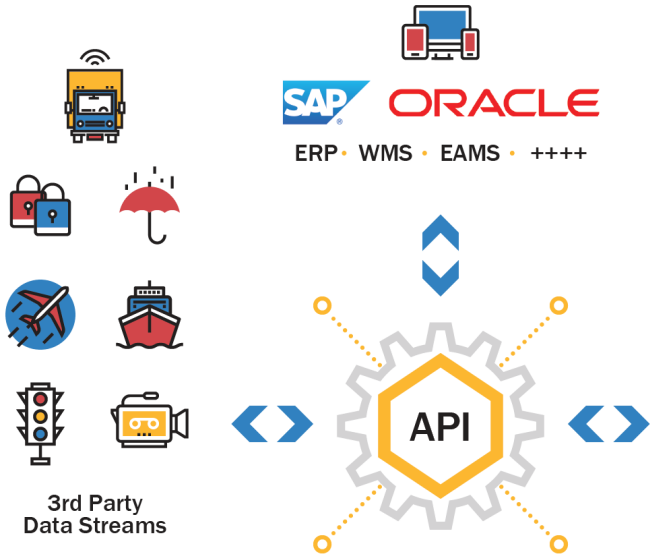

Tampering

User Identification

Location

Access History

Complete In-Transit Visibility

Bee as stand alone
and/or as a gateway for
BLE Beacons

BeeBeacon for individual asset monitoring

BeeFleet (optional)

Honeycomb – IoT API Platform

Integrates to your existing system via APIs

Automated ePOD

Mobile/
Email alert
trigger to
assigned
user upon
shipment
completion

POD
input
through
camera
based
mobile
app

Delivery
confirmation
with
timestamp
available in
real time