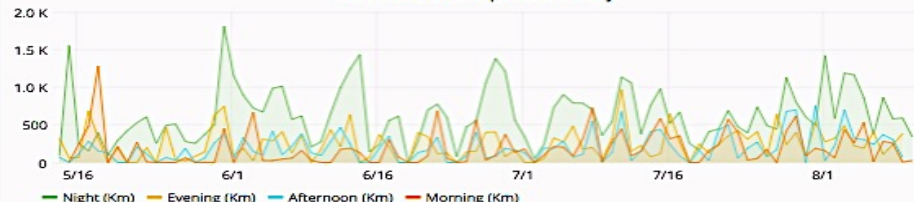

Driver Pattern Analytics and Safety compliance

Stoppage count by time of day

UNSCHEDULED STOPPAGE TRENDS

Stoppage duration by time of day

	current
Night	541
Evening	335
Afternoon	285
Morning	159

	current
Night (Hours)	375
Evening (Hours)	354
Afternoon (Hours)	136
Morning (Hours)	132

Stoppage count by time of day

Stoppage duration by time of day

OVERSPEEDING ALERTS

Distance & Speed trends

Distance travelled

Distance travelled per time of day

Theft Prevention via Sensor Mapping

BeeCentral – 24x7 Control Tower