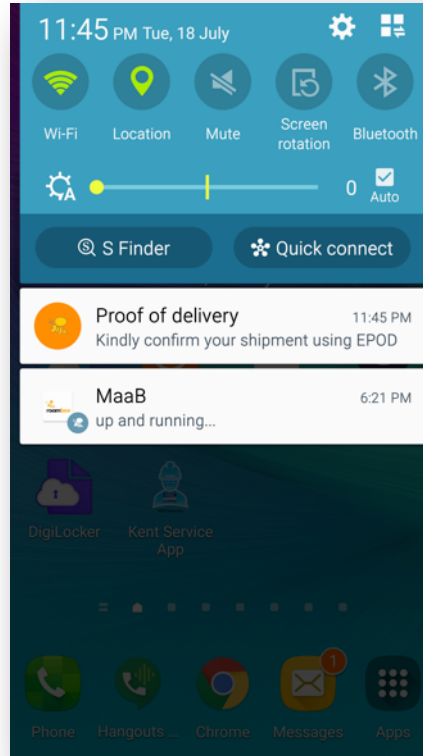

Tampering

User Identification

Location

Access History

Complete In-Transit Visibility

Bee as stand alone
and/or as a gateway for
BLE Beacons

BeeBeacon for individual asset monitoring

BeeFleet (optional)

Honeycomb – IoT API Platform

Integrates to your existing system via APIs

Automated ePOD

Mobile/
Email alert
trigger to
assigned
user upon
shipment
completion

POD
input
through
camera
based
mobile
app

Delivery
confirmation
with
timestamp
available in
real time