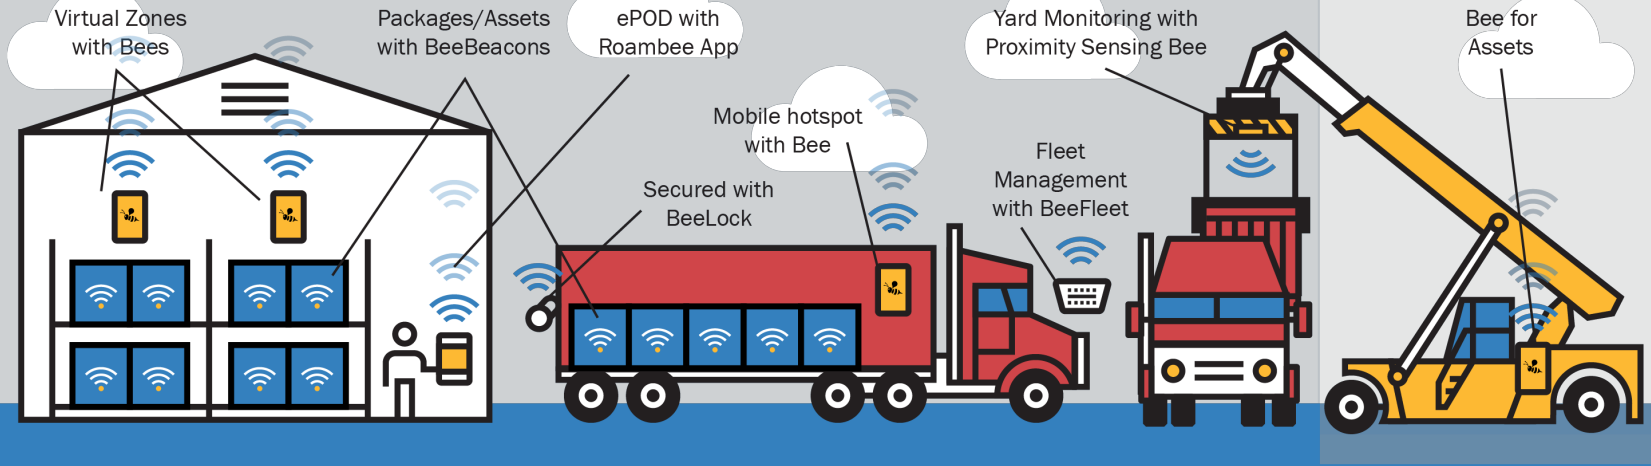

On-Demand Business Model

- Pay-As-You-Go (No Capex)
- Device reverse logistics options
- Bees, BeeFleet, and BeeLock are rechargeable, returnable or reusable
- BeeBeacons are returnable, reusable, or disposable

24x7 Control Tower

- Global 24/7 Network Operations Center (NOC)
- Putting intelligence to action
- Trained frontline experts

Real-time Monitoring - Indoors, Outdoors, and In-Transit For Your Enterprise Goods & Assets Worldwide

BEE CENTRAL (24X7 NETWORK OPERATIONS CENTER)

Puts intelligence into action for operational efficiency

HONEYCOMB (IOT API PLATFORM)

Processes Bee and 3rd Party data into actionable intelligence for better decisions

Bees collect across your enterprise and from important 3rd-party data streams to provide "the complete picture"

INDOOR

IN TRANSIT

OUTDOOR

SUPPLY CHAIN SOLUTIONS

ASSET SOLUTIONS

The Bee

- Rugged, wireless device
- Full array of sensors
- Used on Land, Ocean and Air
- GPS + Cellular triangulation+ LBS
- The industry's **first** in-transit, battery operated BLE/Wi-Fi/GSM hotspot