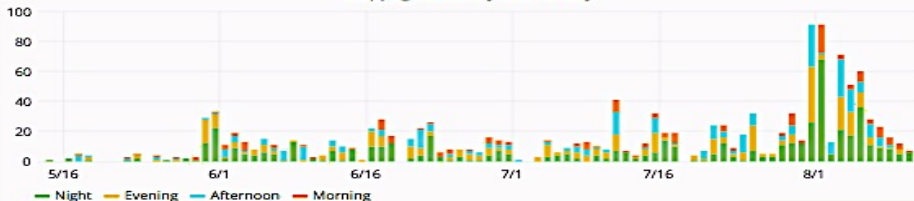

Driver Pattern Analytics and Safety compliance

UNSCHEDULED STOPPAGE TRENDS

	current
Night	541
Evening	335
Afternoon	285
Morning	159

	current
Night (Hours)	375
Evening (Hours)	354
Afternoon (Hours)	136
Morning (Hours)	132

Stoppage count by time of day