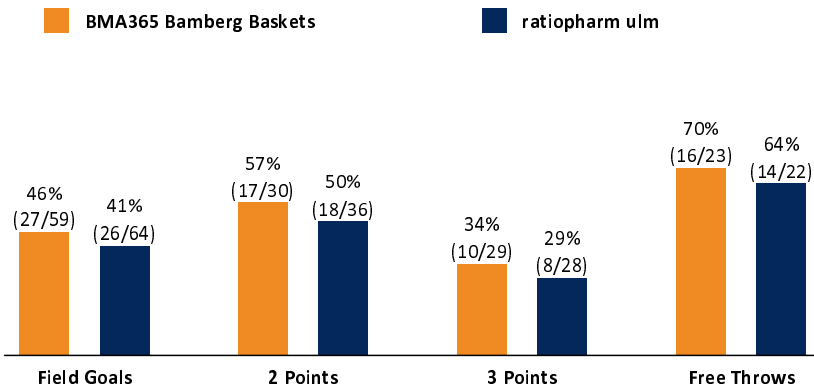

BMA365 Bamberg Baskets 80 : 74

ratiopharm ulm

BMA365

Referee: LOTTERMOSER Robert
Umpires: ORUZGANI Zulfikar / THEIS Christian
Commissioner: WEICHERT Horst

Attendance: 5.586
Bamberg, Brose Arena Bamberg, SA 16 MAI 2026, 18:30, Game-ID: 2005752

Scoreboard table showing Q1, Q2, Q3, Q4 scores for BAM and ULM.

BAM - BMA365 Bamberg Baskets (Coach: GAVEL Anton)

Main player statistics table for BAM, including columns for No., Name, Min, PTS, 2 Points, 3 Points, Field Goals, Free Throws, and various advanced stats.

ULM - ratiopharm ulm (Coach: HARRELSON Ty)

Main player statistics table for ULM, including columns for No., Name, Min, PTS, 2 Points, 3 Points, Field Goals, Free Throws, and various advanced stats.

Summary table comparing BAM and ULM across various categories like Rebounds, Assists, Fouls, Turnovers, Steals, etc.

EASYCREDIT-BBL.DE

Alle offiziellen Statistiken, Daten, Rekorde und uvm. gibt es auf easyCredit-BBL.de! Und für unterwegs: die offizielle Liga-App, kostenfrei für iOS und Android.

DYNNEDIA.COM

Dein Sport. Dein Sender. Dein neues Zuhause - Alle Spiele der easyCredit BBL und der Basketball Championsleague live und on demand auf Dyn.

LEGEND: Min Minutes Played, DR Defensive Rebounds, AS Assists, BS Blocked Shots, PF Fouls, +/- Plus-Minus-Rating, DNP Did Not Play, OR Offensive Rebounds, ST Steals, SB Shots Blocked, * Starters, PTS Points, TR Total Rebounds, TO Turnovers, EFF Efficiency = ((PTS + TR + AS + ST + BS) - ((FGA - FGM) + (FTA - FTM) + TO))