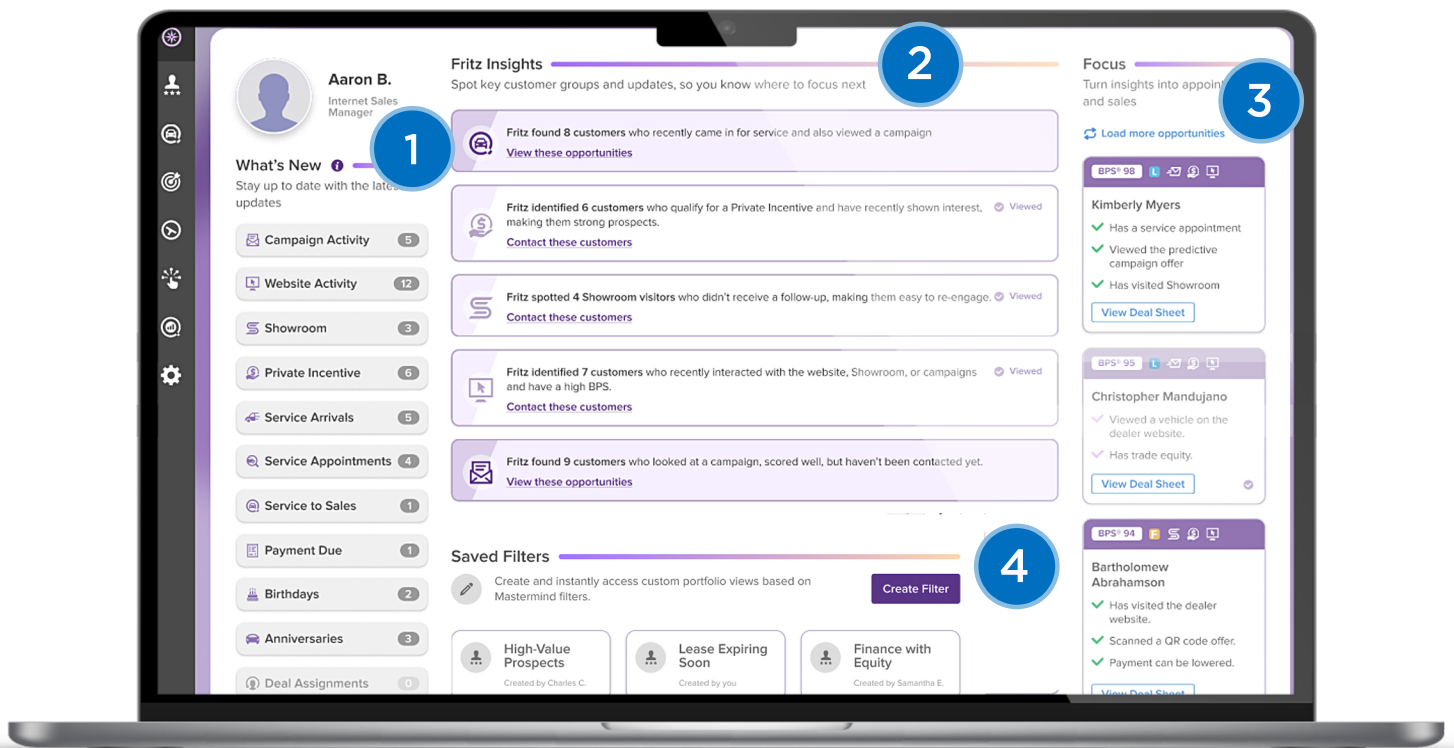

INTRODUCING COMMAND CENTER

START THE DAY FOCUSED ON YOUR BEST OPPORTUNITIES

- **Save time and energy** with quick access to Mastermind's most important insights
- Easily see which customers are most likely to purchase so you can **close more deals faster**

- 1 Daily updates across campaign engagement, website visits, incentive expirations, service appointments, and more
- 2 Prioritized lists of leads based on powerful intent signals including BPS, equity, incentives, and payment
- 3 Individual, high-BPS opportunities ready for you to engage with immediately
- 4 Flexible portfolio filtering tools to segment customers and save custom views for later