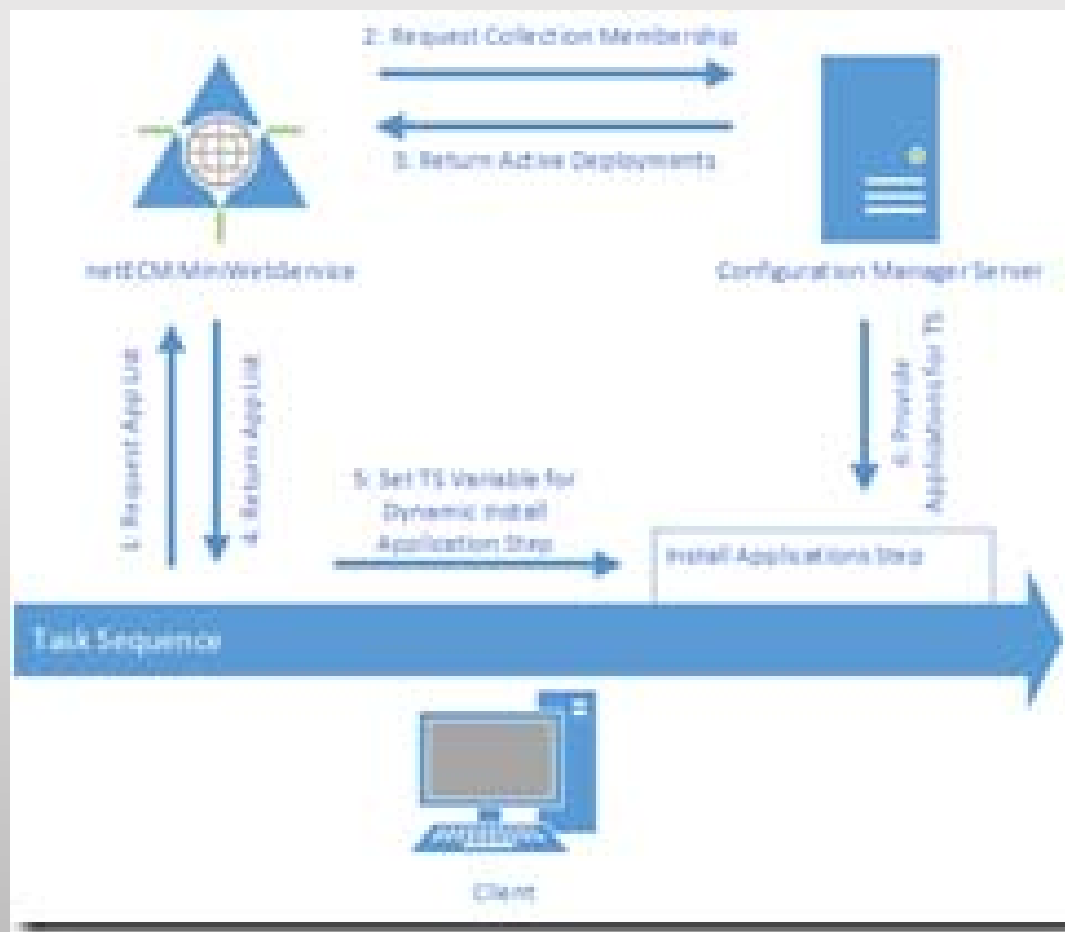

# OSD Tools

OSD Webportal Lite

**Home.** welcome to the OSD webportal

New Device

All Devices

© 2014 - a [technet gallery project](#) sponsored by [colemberg.ch](#) [Donate](#)

# netECM: MiniWebService