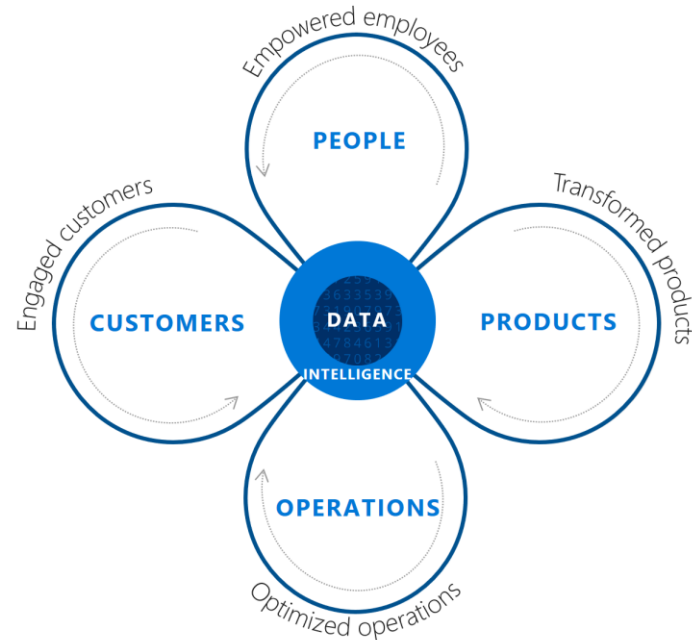

Less Code, More Power!

Digital feedback loop

Die Power Plattform

Turn great ideas into impactful solutions

Digital feedback loop

Power Plattform Momentum

97%

Aller Fortune 500 Firmen nutzen die Power Plattform