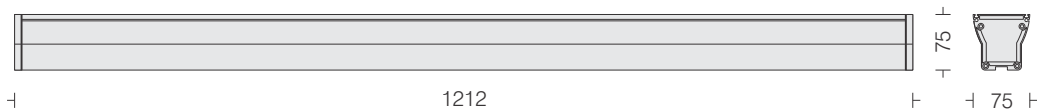

Symmetric wall washer

IPU0001 128 Symmetric Wall Washer 128

| | |
|------------|--------------------------------------|
| For Lamp | TL-5 1x28W G5 □ HF |
| Housing | Extruded AL. in Grey |
| Reflector | Anodized AL. in Mirror Bright Finish |
| Protection | Toughened Clear Glass |

IPU0001 228 Symmetric Wall Washer 228

| | |
|----------|--------------------|
| For Lamp | TL-5 2x28W G5 □ HF |
|----------|--------------------|

IPU0001 154 Symmetric Wall Washer 154

| | |
|----------|--------------------|
| For Lamp | TL-5 1x54W G5 □ HF |
|----------|--------------------|