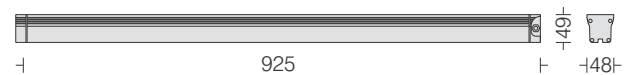

Facade light

Linear Projector 1

□ IPU0001 10

Power 10W

LED
Lens
Housing
Filter

□ 3000k
□ 29° □ 13° x 44°
Extruded Al in Grey
Clear Glass

Linear Projector 2

□ IPU0002 20

Power 20W

LED
Lens
Housing
Filter

□ 3000k
□ 29° □ 13° x 44°
Extruded Al in Grey
Clear Glass

Linear Projector 3

□ IPU0003 30

Power 30W

LED
Lens
Housing
Filter

□ 3000k
□ 29° □ 13° x 44°
Extruded Al in Grey
Clear Glass

Linear Projector 4

□ IPU0004 40

Power 40W

LED
Lens
Housing
Filter

□ 3000k
□ 29° □ 13° x 44°
Extruded Al in Grey
Clear Glass