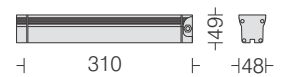

Facade light

Linear Projector 1

□ IPU0001 10

Power 10W

LED
Lens
Housing
Filter

□ 3000k
□ 29° □ 13° x 44°
Extruded Al in Grey
Clear Glass

Linear Projector 2

□ IPU0002 20

Power 20W

LED
Lens
Housing
Filter

□ 3000k
□ 29° □ 13° x 44°
Extruded Al in Grey
Clear Glass

Linear Projector 3

□ IPU0003 30

Power 30W

LED
Lens
Housing
Filter

□ 3000k
□ 29° □ 13° x 44°
Extruded Al in Grey
Clear Glass