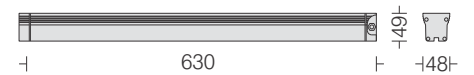

Facade light

Linear Projector 1

□ IPU0001 10

Power 10W

LED
Lens
Housing
Filter

□ 3000k
□ 29° □ 13° x 44°
Extruded Al in Grey
Clear Glass

Linear Projector 2

□ IPU0002 20

Power 20W

LED
Lens
Housing
Filter

□ 3000k
□ 29° □ 13° x 44°
Extruded Al in Grey
Clear Glass

Linear Projector 3

□ IPU0003 30

Power 30W

LED
Lens
Housing
Filter

□ 3000k
□ 29° □ 13° x 44°
Extruded Al in Grey
Clear Glass