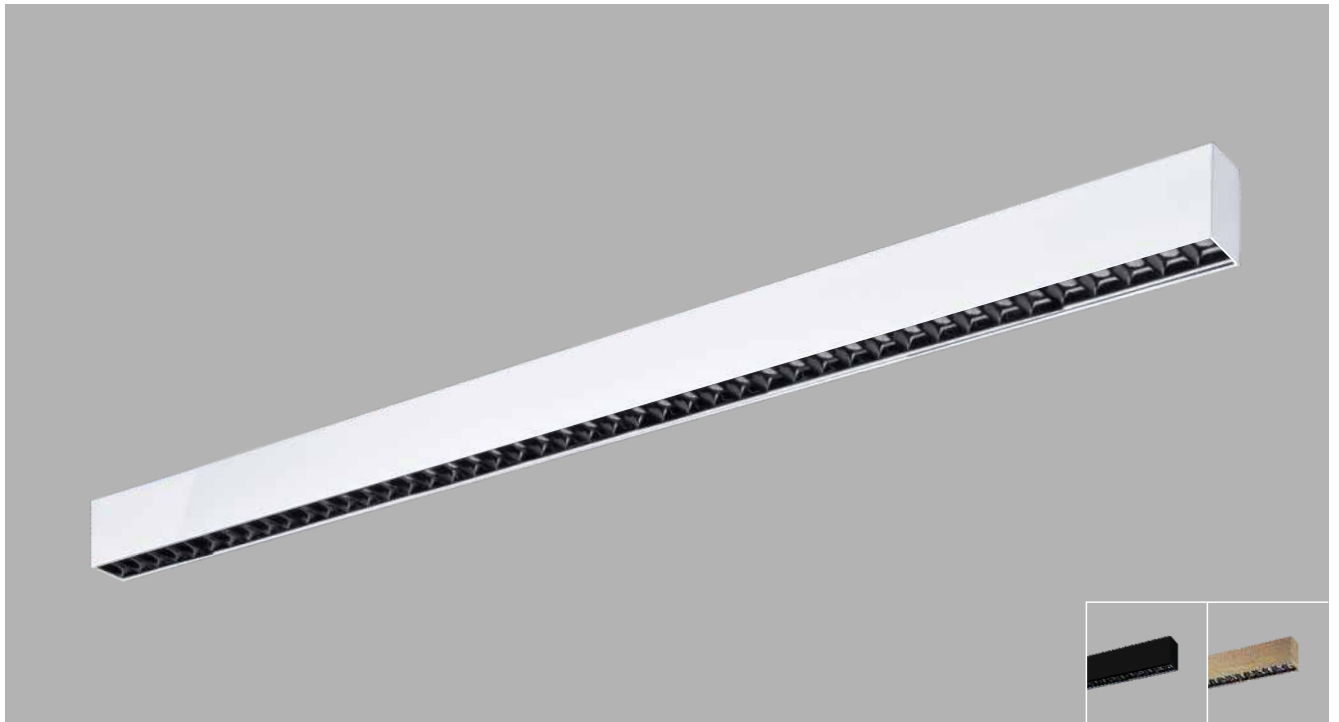

Linea 30 dark light surface

Linea 30 Dark Light C9

□ DRK30CDL9 35

Power 35W

LED
Dimming
Housing
Finish
Optics

□ 3000k □ 4000k □ 5700k
Options available
Extruded Al in texture
□ White □ Black □ Wood
□ 15° □ 30° □ 45° Reflector
Lens + Anti-glare black cover

Linea 30 Dark Light C18

□ DRK30CDL18 70

Power 70W

LED
Dimming
Housing
Finish
Optics

□ 3000k □ 4000k □ 5700k
Options available
Extruded Al in texture
□ White □ Black □ Wood
□ 15° □ 30° □ 45° Reflector
Lens + Anti-glare black cover