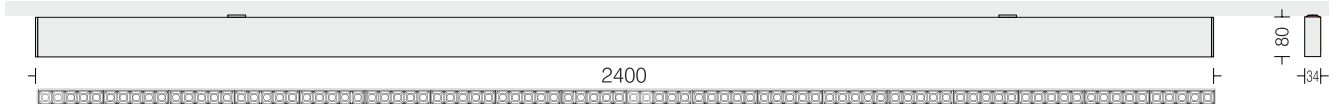

Linea 30 dark light surface

Linea 30 Dark Light C9

□ DRK30CDL9 35

Power 35W

LED
Dimming
Housing
Finish
Optics

□ 3000k □ 4000k □ 5700k
Options available
Extruded Al in texture
□ White □ Black □ Wood
□ 15° □ 30° □ 45° Reflector
Lens + Anti-glare black cover

Linea 30 Dark Light C18

□ DRK30CDL18 70

Power 70W

LED
Dimming
Housing
Finish
Optics

□ 3000k □ 4000k □ 5700k
Options available
Extruded Al in texture
□ White □ Black □ Wood
□ 15° □ 30° □ 45° Reflector
Lens + Anti-glare black cover