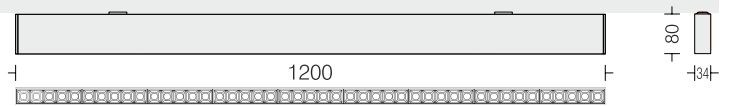

Linea 30 dark light surface

Linea 30 Dark Light C9

□ DRK30CDL9 35

Power 35W

LED
Dimming
Housing
Finish
Optics

□ 3000k □ 4000k □ 5700k
Options available
Extruded Al in texture
□ White □ Black □ Wood
□ 15° □ 30° □ 45° Reflector
Lens + Anti-glare black cover

Linea 30 Dark Light C18

□ DRK30CDL18 70

Power 70W

LED
Dimming
Housing
Finish
Optics

□ 3000k □ 4000k □ 5700k
Options available
Extruded Al in texture
□ White □ Black □ Wood
□ 15° □ 30° □ 45° Reflector
Lens + Anti-glare black cover