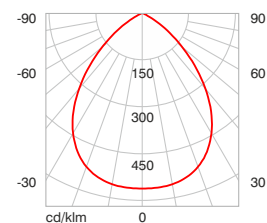

## Splendid Ceiling Light 1

□ LDC0053

Power: 11W

LED	□ 3000K □ 4000K □ 6500K
Beam Angle	□ 90°
Housing	Spun Al in texture
Finish	□ White □ Black
Reflector	Faceted Al Mirror Bright Finish
Filter	PMMA □ Clear □ Opal

Across, 45°, Along —  
90° beam reflector  
with clear filter