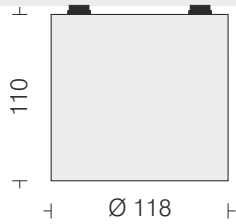

Splendid ceiling light

Tulip

With new LED light engine having
Integrated Driver & Heat Sink

Splendid Ceiling Light 1B

□ LDC0053B

Power: 11W

LED	□ 3000K □ 4000K □ 6500K
Beam Angle	□ 90°
Housing	Spun Al in texture
Finish	□ White □ Black
Reflector	Faceted Al Mirror Bright Finish
Filter	PMMA □ Clear □ Opal