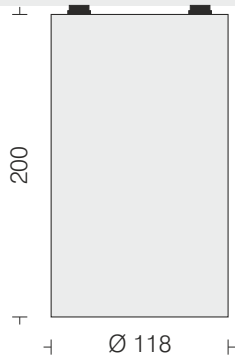

## Splendid Ceiling Light 1C

□ LDC0053C

Power: 11W

LED	□ 3000K □ 4000K □ 6500K
Beam Angle	□ 90°
Housing	Spun Al in texture
Finish	□ White □ Black
Reflector	Faceted Al Mirror Bright Finish
Filter	PMMA □ Clear □ Opal

Indoor

Across, 45°, Along — 90° beam reflector with clear filter