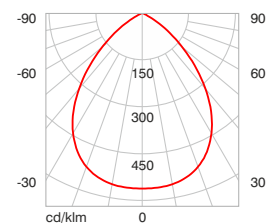

## Splendid Ceiling Light 1C

□ LDC0053C

Power: 11W

LED	□ 3000K □ 4000K □ 6500K
Beam Angle	□ 90°
Housing	Spun Al in texture
Finish	□ White □ Black
Reflector	Faceted Al Mirror Bright Finish
Filter	PMMA □ Clear □ Opal

Indoor

Across, 45°, Along — 90° beam reflector with clear filter