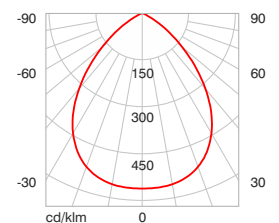

Splendid ceiling light

Tulip

With new LED light engine having
Integrated Driver & Heat Sink

Splendid Ceiling Light 1D

□ LDC0053D

Power: 11W

LED	□ 3000K □ 4000K □ 6500K
Beam Angle	□ 90°
Housing	Spun Al in texture
Finish	□ White □ Black
Reflector	Faceted Al Mirror Bright Finish
Filter	PMMA □ Clear □ Opal

Across, 45°, Along —
90° beam reflector
with clear filter