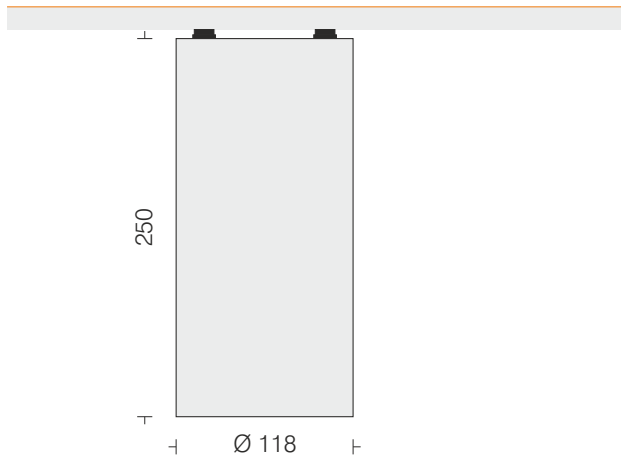

Splendid ceiling light

Tulip

With new LED light engine having
Integrated Driver & Heat Sink

Splendid Ceiling Light 1D

□ LDC0053D

Power: 11W

LED	□ 3000K □ 4000K □ 6500K
Beam Angle	□ 90°
Housing	Spun Al in texture
Finish	□ White □ Black
Reflector	Faceted Al Mirror Bright Finish
Filter	PMMA □ Clear □ Opal

Across, 45°, Along —
90° beam reflector
with clear filter