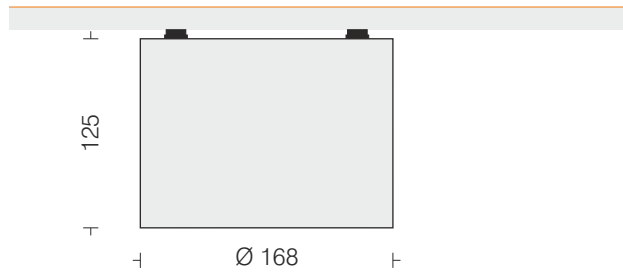

## Splendid Ceiling Light 3B

□ LDC0055B

Power: 22W

LED	□ 3000K □ 4000K □ 6500K
Beam Angle	□ 90°
Housing	Spun Al in texture
Finish	□ White □ Black
Reflector	Faceted Al Mirror Bright Finish
Filter	PMMA □ Clear □ Opal