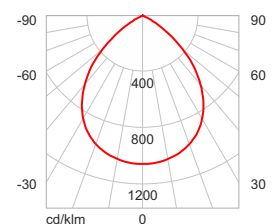

## Splendid Ceiling Light 3B

□ LDC0055B

Power: 22W

LED	□ 3000K □ 4000K □ 6500K
Beam Angle	□ 90°
Housing	Spun Al in texture
Finish	□ White □ Black
Reflector	Faceted Al Mirror Bright Finish
Filter	PMMA □ Clear □ Opal