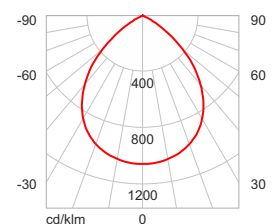

Splendid ceiling light

Tulip

With new LED light engine having
Integrated Driver & Heat Sink

Splendid Ceiling Light 3D

□ LDC0055D

Power: 22W

LED	□ 3000K □ 4000K □ 6500K
Beam Angle	□ 90°
Housing	Spun Al in texture
Finish	□ White □ Black
Reflector	Faceted Al Mirror Bright Finish
Filter	PMMA □ Clear □ Opal

90° beam reflector
with clear filter