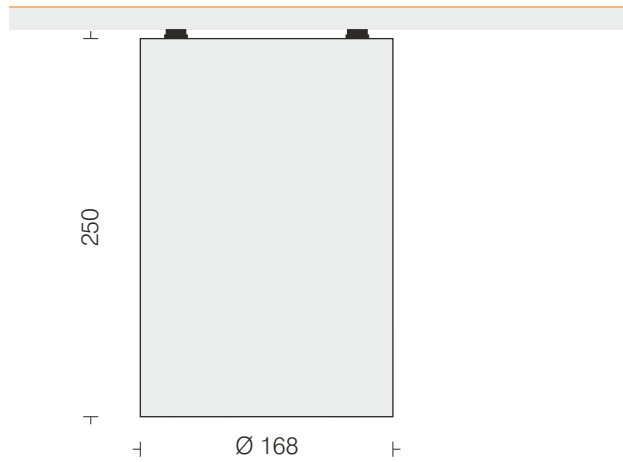

Splendid ceiling light

Tulip

With new LED light engine having
Integrated Driver & Heat Sink

Splendid Ceiling Light 3D

□ LDC0055D

Power: 22W

LED	□ 3000K □ 4000K □ 6500K
Beam Angle	□ 90°
Housing	Spun Al in texture
Finish	□ White □ Black
Reflector	Faceted Al Mirror Bright Finish
Filter	PMMA □ Clear □ Opal

90° beam reflector
with clear filter