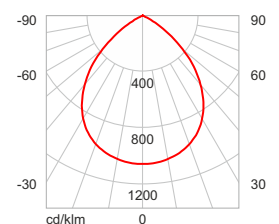

Splendid ceiling light

Tulip

With new LED light engine having
Integrated Driver & Heat Sink

Splendid Ceiling Light 3

□ LDC0055

Power: 22W

LED	□ 3000K □ 4000K □ 6500K
Beam Angle	□ 90°
Housing	Spun Al in texture
Finish	□ White □ Black
Reflector	Faceted Al Mirror Bright Finish
Filter	PMMA □ Clear □ Opal

cd/klm 0
Across, 45°, Along —
90° beam reflector
with clear filter