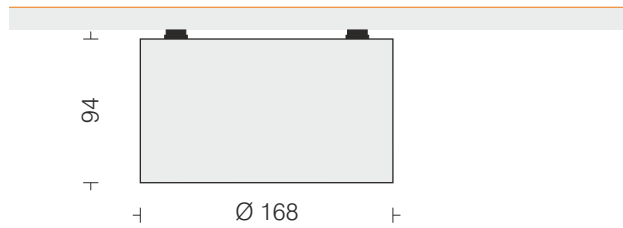

Splendid ceiling light

Tulip

With new LED light engine having
Integrated Driver & Heat Sink

Splendid Ceiling Light 3

□ LDC0055

Power: 22W

LED	□ 3000K □ 4000K □ 6500K
Beam Angle	□ 90°
Housing	Spun Al in texture
Finish	□ White □ Black
Reflector	Faceted Al Mirror Bright Finish
Filter	PMMA □ Clear □ Opal

cd/klm 0
Across, 45°, Along —
90° beam reflector
with clear filter