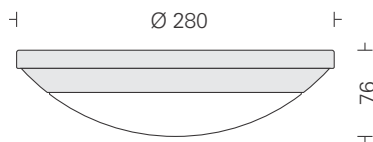

## Moon Light 2L

□ LDC3122 12

Power 12W

LED  
Housing  
Diffuser

□ 3000K □ 4000K □ 5700K  
Spun Al in White  
Blow Moulded Opal PMMA

Indoor