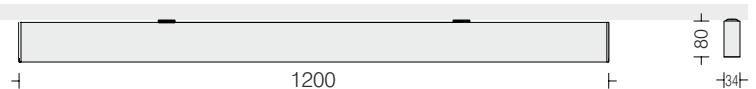

Linea 30 C3
☐ LNX30C3 21
Power 21W

LED
Dimming
Housing
Finish
Diffuser

☐ 3000k ☐ 4000k ☐ 5700k
Options available
Extruded Al in texture
☐ White ☐ Black ☐ Wood
Opal PC