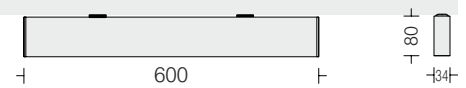

Linea 30 surface

Linea 30 C2
 LNX30C2 14
 Power 14W

LED
 Dimming
 Housing
 Finish
 Diffuser

3000k 4000k 5700k
 Options available
 Extruded Al in texture
 White Black Wood
 Opal PC

Linea 30 C3
 LNX30C3 21
 Power 21W