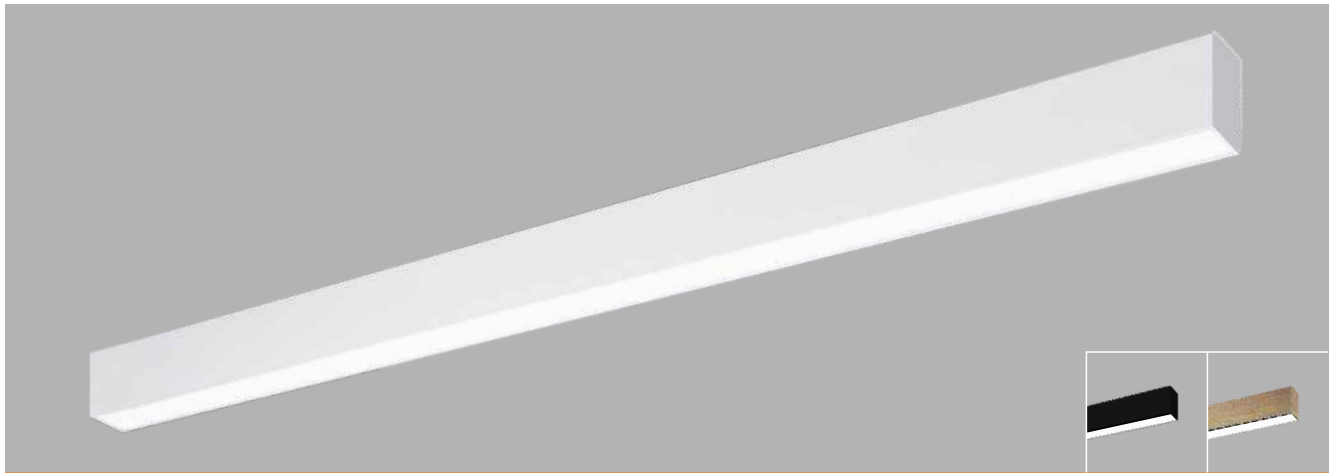

Linea 30 surface

Linea 30 C2
 LNX30C2 14
 Power 14W

LED
 Dimming
 Housing
 Finish
 Diffuser

3000k 4000k 5700k
 Options available
 Extruded Al in texture
 White Black Wood
 Opal PC

Linea 30 C3
 LNX30C3 21
 Power 21W

LED
 Dimming
 Housing
 Finish
 Diffuser

3000k 4000k 5700k
 Options available
 Extruded Al in texture
 White Black Wood
 Opal PC

Linea 30 C4
 LNX30C4 25
 Power 25W

LED
 Dimming
 Housing
 Finish
 Diffuser

3000k 4000k 5700k
 Options available
 Extruded Al in texture
 White Black Wood
 Opal PC

Linea 30 C5
 LNX30C5 28
 Power 28W

LED
 Dimming
 Housing
 Finish
 Diffuser

3000k 4000k 5700k
 Options available
 Extruded Al in texture
 White Black Wood
 Opal PC

Linea 30 C8
 LNX30C8 48
 Power 48W

LED
 Dimming
 Housing
 Finish
 Diffuser

3000k 4000k 5700k
 Options available
 Extruded Al in texture
 White Black Wood
 Opal PC