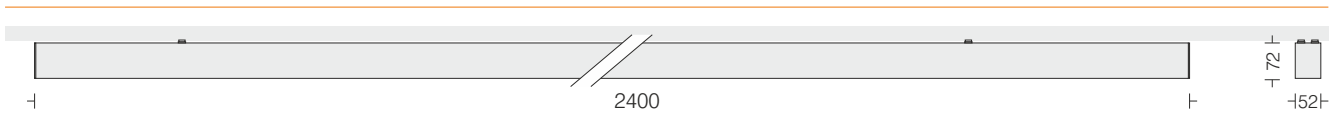

Linea 50 louver light surface

Linea 50 ALC4

□ LNX50ALC4 24

Power 24W

LED
Dimming
Housing
Finish
Louver

□ 3000k □ 4000k □ 5700k
Options available
Extruded Al in texture
□ White □ Black □ Wood
Anodized Al in Mirror Bright Finish

Linea 50 ALC8

□ LNX50ALC8 48

Power 48W

LED
Dimming
Housing
Finish
Louver

□ 3000k □ 4000k □ 5700k
Options available
Extruded Al in texture
□ White □ Black □ Wood
Anodized Al in Mirror Bright Finish