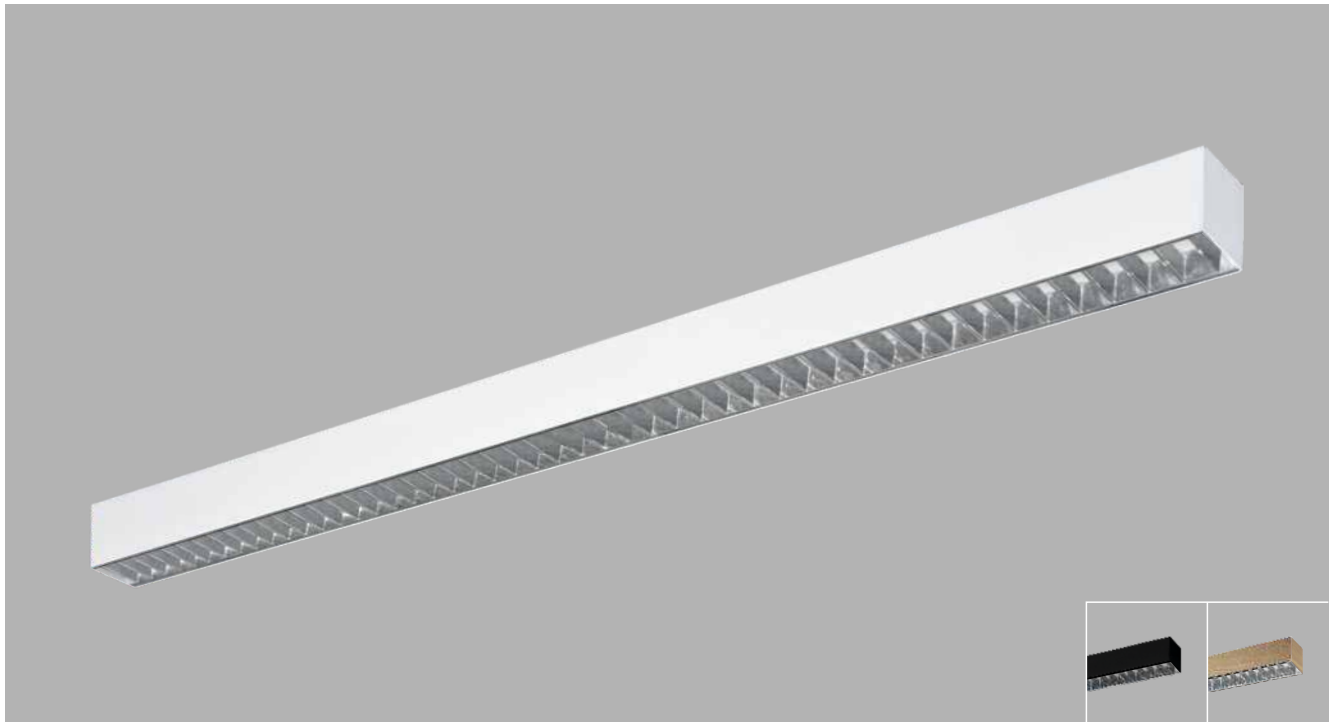

Linea 50 louver light surface

Linea 50 ALC4

□ LNX50ALC4 24

Power 24W

LED
Dimming
Housing
Finish
Louver

□ 3000k □ 4000k □ 5700k
Options available
Extruded Al in texture
□ White □ Black □ Wood
Anodized Al in Mirror Bright Finish

Linea 50 ALC8

□ LNX50ALC8 48

Power 48W

LED
Dimming
Housing
Finish
Louver

□ 3000k □ 4000k □ 5700k
Options available
Extruded Al in texture
□ White □ Black □ Wood
Anodized Al in Mirror Bright Finish