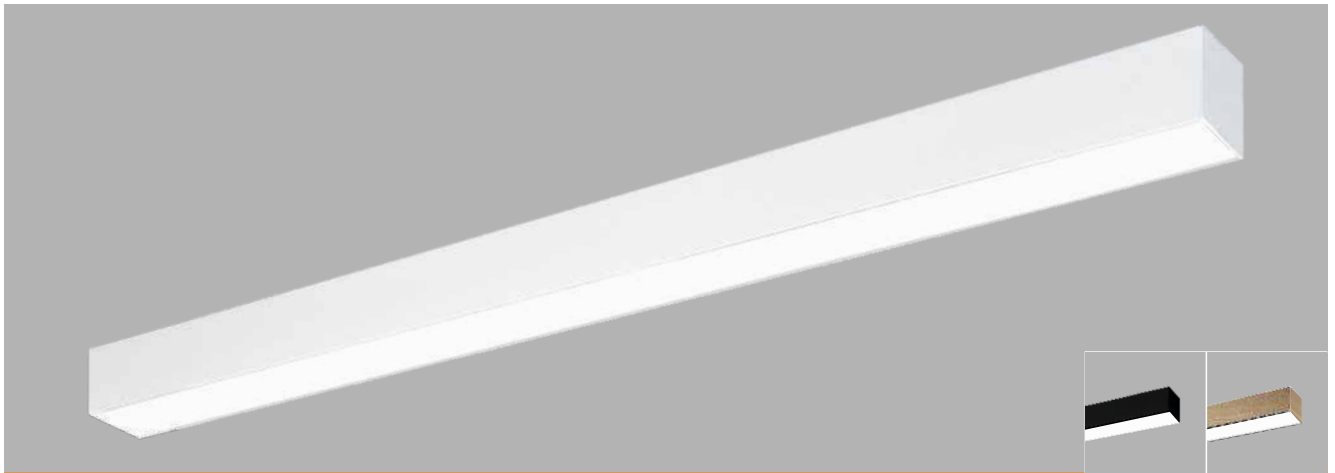

# Linea 50 surface

**Linea 50 C2**  
 LNX50C2 13  
 Power 13W

LED  
 Dimming  
 Housing  
 Finish  
 Diffuser

3000k  4000k  5700k  
 Options available  
 Extruded Al in texture  
 White  Black  Wood  
 Opal PMMA

**Linea 50 C3**  
 LNX50C3 20  
 Power 20W

LED  
 Dimming  
 Housing  
 Finish  
 Diffuser

3000k  4000k  5700k  
 Options available  
 Extruded Al in texture  
 White  Black  Wood  
 Opal PMMA

**Linea 50 C4**  
 LNX50C4 24  
 Power 24W

LED  
 Dimming  
 Housing  
 Finish  
 Diffuser

3000k  4000k  5700k  
 Options available  
 Extruded Al in texture  
 White  Black  Wood  
 Opal PMMA

**Linea 50 C5**  
 LNX50C5 30  
 Power 30W

LED  
 Dimming  
 Housing  
 Finish  
 Diffuser