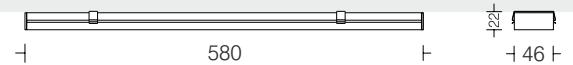

## Retail Light C1 AS

□ RTL40C1AS 09

Power 09W

- LED □ 3000k □ 4000k □ 5700k
- Dimming Options available
- Housing Extruded Al in texture White
- Optics Clear PC Lens
- Control Gear □ Asymmetric Single □ Asymmetric Double
- Remote Mounting