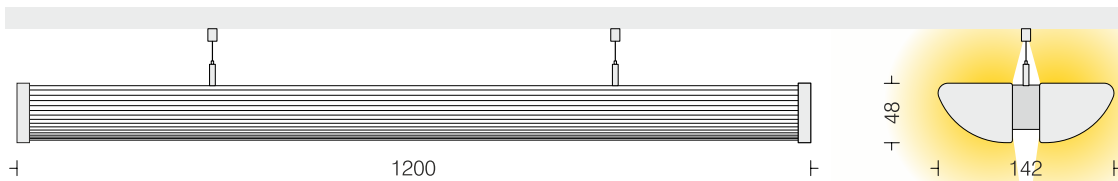

Alina Twin light

Alina Pendant 4

□ ALNP4 44

Power 44W

LED	□ 3000k □ 4000k □ 5700k
Dimming	Options available
Housing & Tray	CRCA in texture □ White
Diffuser	Opal PMMA
End Caps	PC in White
Suspension	One pair clutch wire - 1mtr.