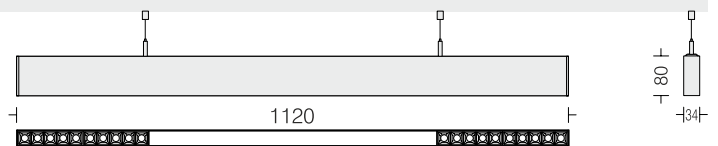

Linea 30 dark light combi, pendant

Linea 30 Dark Light P21

□ DRK30P2D2 38

Power 38W

- LED □ 3000k □ 4000k □ 5700k
- Dimming Options available
- Housing Extruded Al in texture
- Finish □ White □ Black □ Wood
- Diffuser Opal PC
- Optics □ 15° □ 30° □ 45° Reflector
- Lens + Anti-glare black cover
- Suspension One pair clutch wire - 1mtr.

Linea 30 Dark Light P22

□ DRK30P2B2 24

Power 24W

- LED □ 3000k □ 4000k □ 5700k
- Dimming Options available
- Housing Extruded Al in texture
- Finish □ White □ Black □ Wood
- Blind cover Extruded Al in texture □ White □ Black
- Optics □ 15° □ 30° □ 45° Reflector
- Lens + Anti-glare black cover
- Suspension One pair clutch wire - 1mtr.