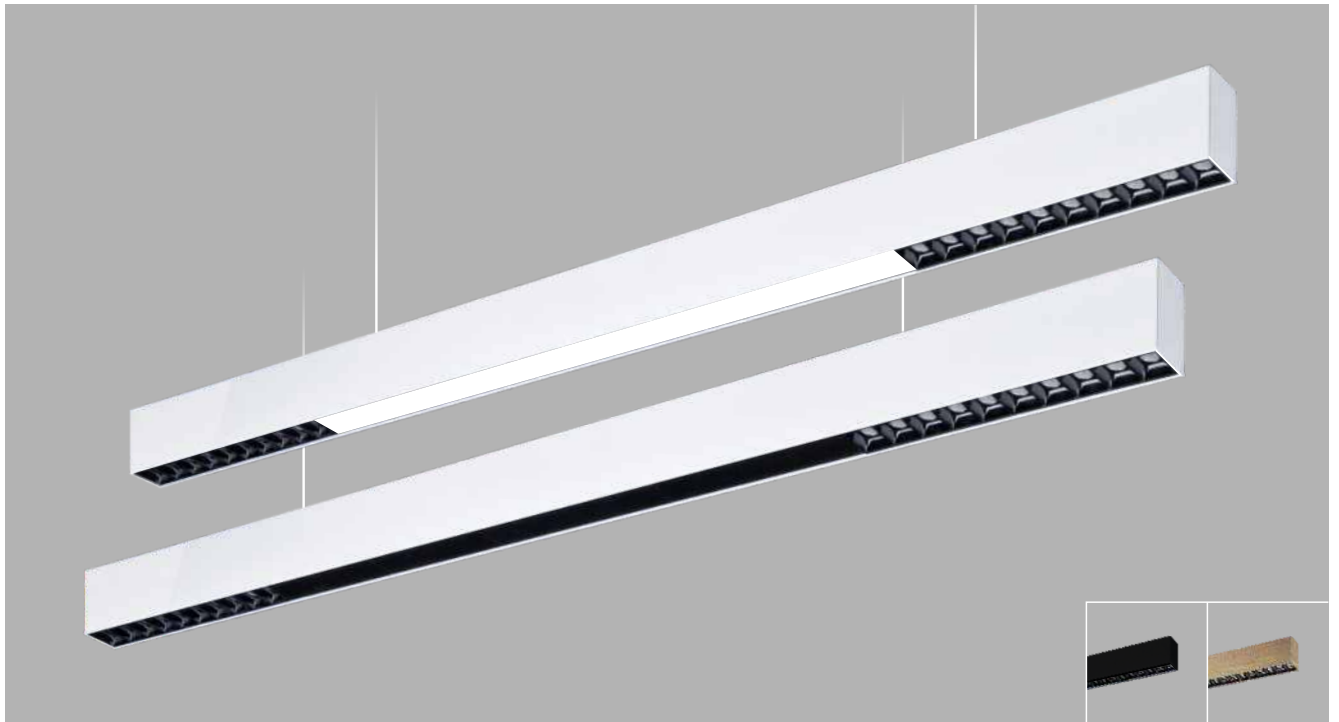

Linea 30 dark light combi, pendant

Linea 30 Dark Light P21

□ DRK30P2D2 38

Power 38W

- LED □ 3000k □ 4000k □ 5700k
- Dimming Options available
- Housing Extruded Al in texture
- Finish □ White □ Black □ Wood
- Diffuser Opal PC
- Optics □ 15° □ 30° □ 45° Reflector
- Lens + Anti-glare black cover
- Suspension One pair clutch wire - 1mtr.

Linea 30 Dark Light P22

□ DRK30P2B2 24

Power 24W

- LED □ 3000k □ 4000k □ 5700k
- Dimming Options available
- Housing Extruded Al in texture
- Finish □ White □ Black □ Wood
- Blind cover Extruded Al in texture □ White □ Black
- Optics □ 15° □ 30° □ 45° Reflector
- Lens + Anti-glare black cover
- Suspension One pair clutch wire - 1mtr.