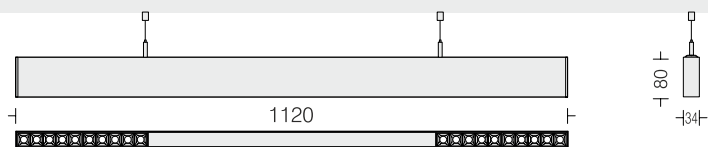

Linea 30 dark light combi, pendant

Linea 30 Dark Light P21

□ DRK30P2D2 38

Power 38W

- LED □ 3000k □ 4000k □ 5700k
- Dimming Options available
- Housing Extruded Al in texture
- Finish □ White □ Black □ Wood
- Diffuser Opal PC
- Optics □ 15° □ 30° □ 45° Reflector
- Lens + Anti-glare black cover
- Suspension One pair clutch wire - 1mtr.

Linea 30 Dark Light P22

□ DRK30P2B2 24

Power 24W

- LED □ 3000k □ 4000k □ 5700k
- Dimming Options available
- Housing Extruded Al in texture
- Finish □ White □ Black □ Wood
- Blind cover Extruded Al in texture □ White □ Black
- Optics □ 15° □ 30° □ 45° Reflector
- Lens + Anti-glare black cover
- Suspension One pair clutch wire - 1mtr.