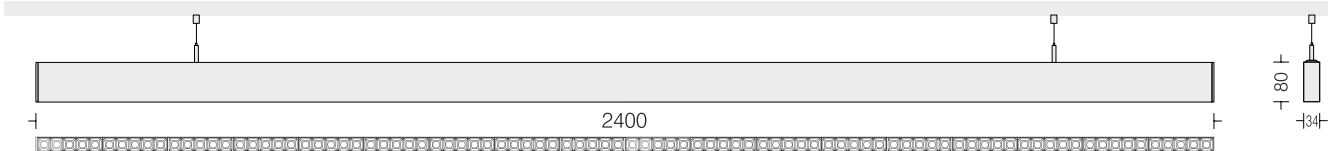

Linea 30 dark light pendant

Linea 30 Dark Light P9

□ DRK30PDL9 35

Power 35W

- LED □ 3000k □ 4000k □ 5700k
- Dimming Options available
- Housing Extruded Al in texture
- Finish □ White □ Black □ Wood
- Optics □ 15° □ 30° □ 45° Reflector
- Lens + Anti-glare black cover
- Suspension One pair clutch wire - 1mtr.

Linea 30 Dark Light P18

□ DRK30PDL18 70

Power 70W

- LED □ 3000k □ 4000k □ 5700k
- Dimming Options available
- Housing Extruded Al in texture
- Finish □ White □ Black □ Wood
- Optics □ 15° □ 30° □ 45° Reflector
- Lens + Anti-glare black cover
- Suspension One pair clutch wire - 1mtr.