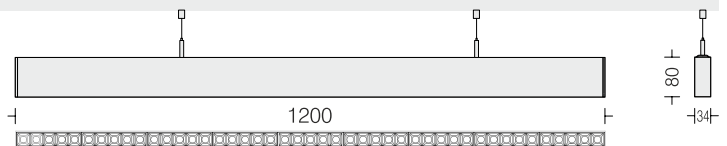

Linea 30 dark light pendant

Linea 30 Dark Light P9

□ DRK30PDL9 35

Power 35W

- LED □ 3000k □ 4000k □ 5700k
- Dimming Options available
- Housing Extruded Al in texture
- Finish □ White □ Black □ Wood
- Optics □ 15° □ 30° □ 45° Reflector
- Lens + Anti-glare black cover
- Suspension One pair clutch wire - 1mtr.

Linea 30 Dark Light P18

□ DRK30PDL18 70

Power 70W

- LED □ 3000k □ 4000k □ 5700k
- Dimming Options available
- Housing Extruded Al in texture
- Finish □ White □ Black □ Wood
- Optics □ 15° □ 30° □ 45° Reflector
- Lens + Anti-glare black cover
- Suspension One pair clutch wire - 1mtr.