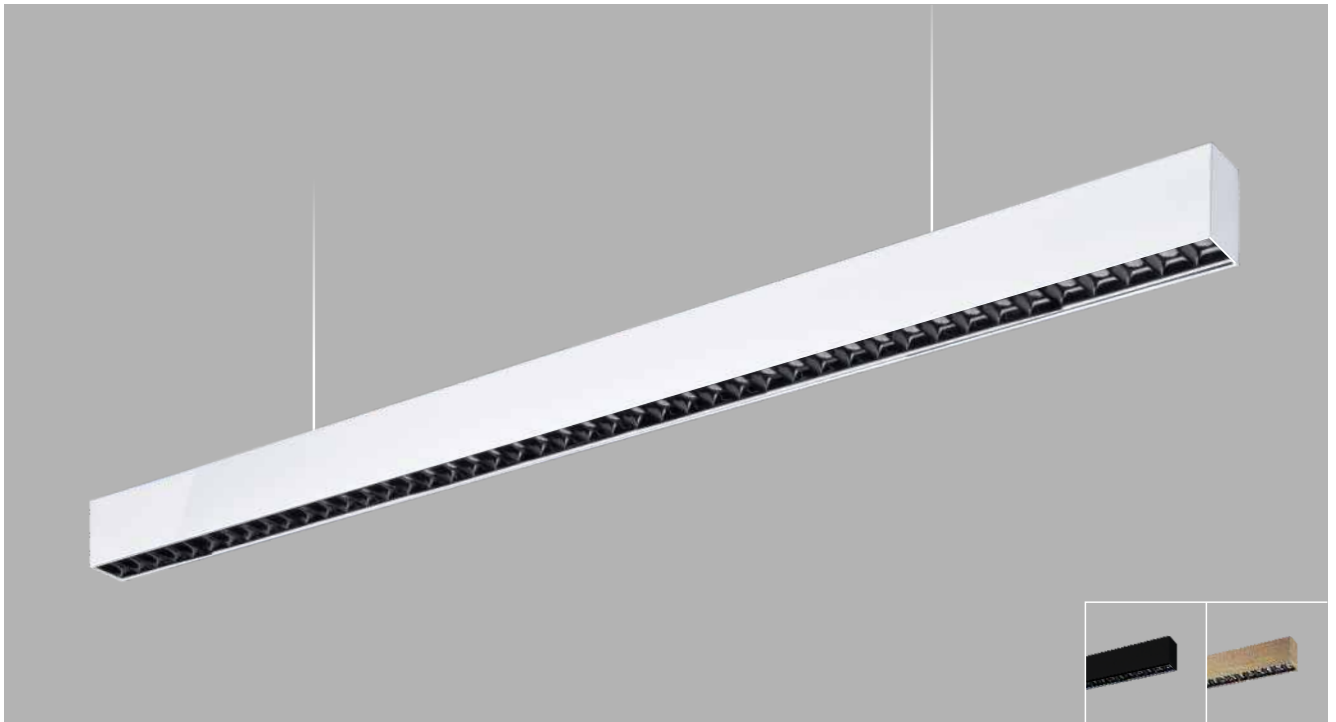

Linea 30 dark light pendant

Linea 30 Dark Light P9

□ DRK30PDL9 35

Power 35W

- LED □ 3000k □ 4000k □ 5700k
- Dimming Options available
- Housing Extruded Al in texture
- Finish □ White □ Black □ Wood
- Optics □ 15° □ 30° □ 45° Reflector
- Lens + Anti-glare black cover
- Suspension One pair clutch wire - 1mtr.

Linea 30 Dark Light P18

□ DRK30PDL18 70

Power 70W

- LED □ 3000k □ 4000k □ 5700k
- Dimming Options available
- Housing Extruded Al in texture
- Finish □ White □ Black □ Wood
- Optics □ 15° □ 30° □ 45° Reflector
- Lens + Anti-glare black cover
- Suspension One pair clutch wire - 1mtr.