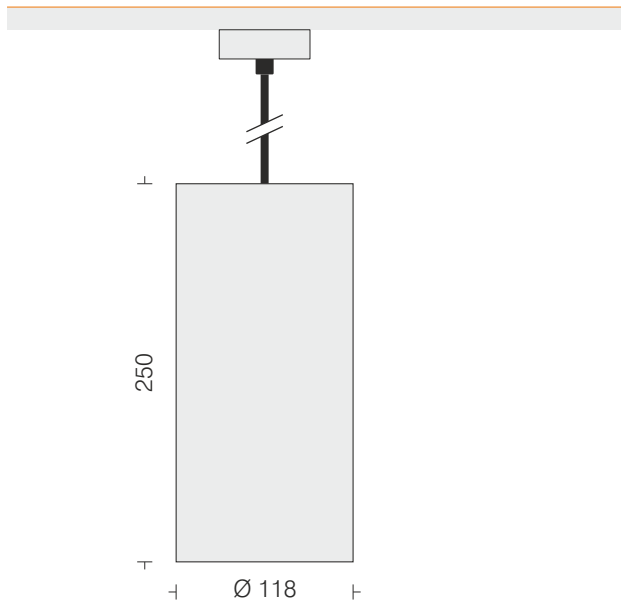

Splendid pendant light

Tulip

With new LED light engine having
Integrated Driver & Heat Sink

Splendid Pendant 1D

□ LDP0053D

Power: 11W

| | |
|------------|---------------------------------|
| LED | □ 3000K □ 4000K □ 6500K |
| Beam Angle | □ 90° |
| Housing | Spun Al in texture |
| Finish | □ White □ Black |
| Reflector | Faceted Al Mirror Bright Finish |
| Filter | PMMA □ Clear □ Opal |

Across, 45°, Along —
90° beam reflector
with clear filter