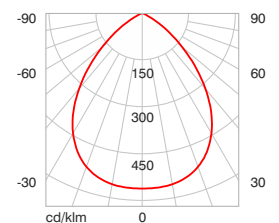

Splendid pendant light

Tulip

With new LED light engine having
Integrated Driver & Heat Sink

Splendid Pendant 1D

□ LDP0053D

Power: 11W

| | |
|------------|---------------------------------|
| LED | □ 3000K □ 4000K □ 6500K |
| Beam Angle | □ 90° |
| Housing | Spun Al in texture |
| Finish | □ White □ Black |
| Reflector | Faceted Al Mirror Bright Finish |
| Filter | PMMA □ Clear □ Opal |

Across, 45°, Along —
90° beam reflector
with clear filter