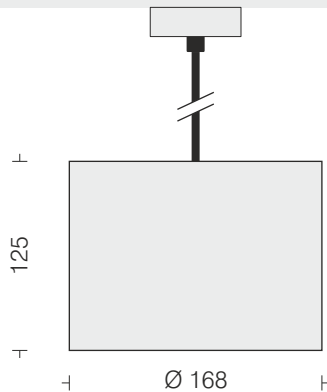

Splendid pendant light

Tulip

With new LED light engine having
Integrated Driver & Heat Sink

Splendid Pendant 3B

□ LDP0055B

Power: 22W

LED	□ 3000K □ 4000K □ 6500K
Beam Angle	□ 90°
Housing	Spun Al in texture
Finish	□ White □ Black
Reflector	Faceted Al Mirror Bright Finish
Filter	PMMA □ Clear □ Opal

90° beam reflector
with clear filter

Indoor