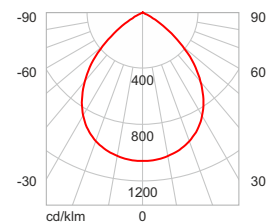

Splendid pendant light

Tulip

With new LED light engine having
Integrated Driver & Heat Sink

Splendid Pendant 3B

□ LDP0055B

Power: 22W

LED	□ 3000K □ 4000K □ 6500K
Beam Angle	□ 90°
Housing	Spun Al in texture
Finish	□ White □ Black
Reflector	Faceted Al Mirror Bright Finish
Filter	PMMA □ Clear □ Opal