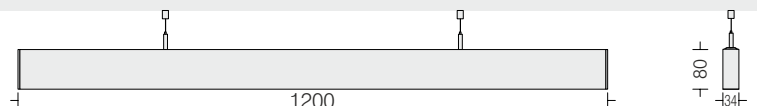

Linea 30 pendant

Linea 30 P2
 LNX30P2 14
 Power 14W

LED 3000k 4000k 5700k
 Dimming Options available
 Housing Extruded Al in texture
 Finish White Black Wood
 Diffuser Opal PC
 Suspension One pair clutch wire - 1mtr.

Linea 30 P3
 LNX30P3 21
 Power 21W

LED 3000k 4000k 5700k
 Dimming Options available
 Housing Extruded Al in texture
 Finish White Black Wood
 Diffuser Opal PC
 Suspension One pair clutch wire - 1mtr.

Linea 30 P4
 LNX30P4 25
 Power 25W

LED 3000k 4000k 5700k
 Dimming Options available
 Housing Extruded Al in texture
 Finish White Black Wood
 Diffuser Opal PC
 Suspension One pair clutch wire - 1mtr.

Linea 30 P5
 LNX30P5 28
 Power 28W

LED 3000k 4000k 5700k
 Dimming Options available
 Housing Extruded Al in texture
 Finish White Black Wood
 Diffuser Opal PC
 Suspension One pair clutch wire - 1mtr.