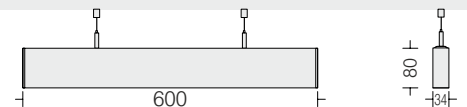

Linea 30 pendant

Linea 30 P2
 LNX30P2 14
 Power 14W

LED 3000k 4000k 5700k
 Dimming Options available
 Housing Extruded Al in texture
 Finish White Black Wood
 Diffuser Opal PC
 Suspension One pair clutch wire - 1mtr.

Linea 30 P3
 LNX30P3 21
 Power 21W

LED 3000k 4000k 5700k
 Dimming Options available
 Housing Extruded Al in texture
 Finish White Black Wood
 Diffuser Opal PC
 Suspension One pair clutch wire - 1mtr.

Linea 30 P4
 LNX30P4 25
 Power 25W

LED 3000k 4000k 5700k
 Dimming Options available
 Housing Extruded Al in texture
 Finish White Black Wood
 Diffuser Opal PC
 Suspension One pair clutch wire - 1mtr.

Linea 30 P5
 LNX30P5 28
 Power 28W

LED 3000k 4000k 5700k
 Dimming Options available
 Housing Extruded Al in texture
 Finish White Black Wood
 Diffuser Opal PC
 Suspension One pair clutch wire - 1mtr.