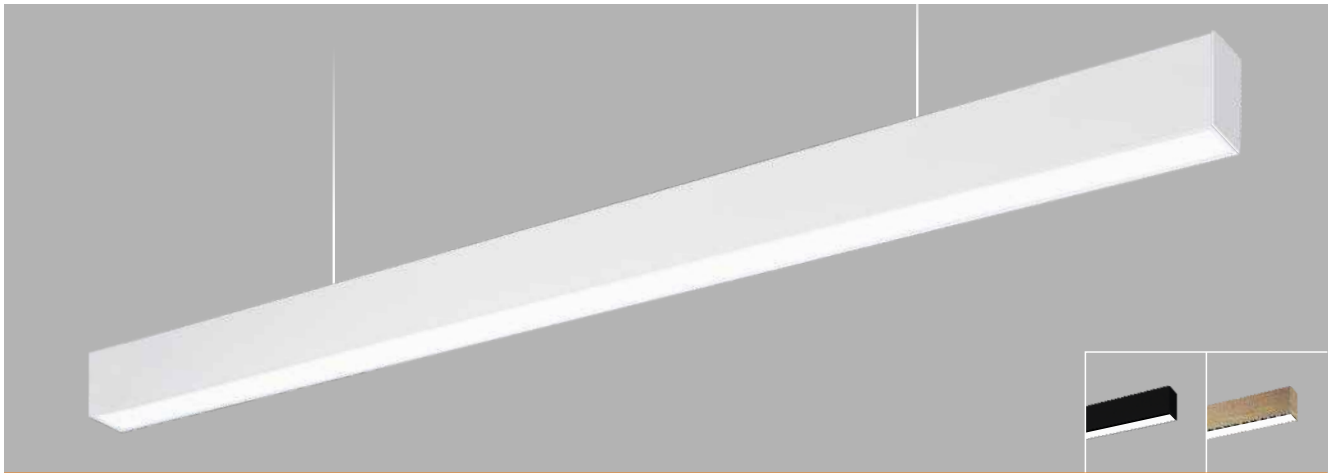

Linea 30 pendant

Linea 30 P2
 LNX30P2 14
 Power 14W

LED 3000k 4000k 5700k
 Dimming Options available
 Housing Extruded Al in texture
 Finish White Black Wood
 Diffuser Opal PC
 Suspension One pair clutch wire - 1mtr.

Linea 30 P3
 LNX30P3 21
 Power 21W

LED 3000k 4000k 5700k
 Dimming Options available
 Housing Extruded Al in texture
 Finish White Black Wood
 Diffuser Opal PC
 Suspension One pair clutch wire - 1mtr.

Linea 30 P4
 LNX30P4 25
 Power 25W

LED 3000k 4000k 5700k
 Dimming Options available
 Housing Extruded Al in texture
 Finish White Black Wood
 Diffuser Opal PC
 Suspension One pair clutch wire - 1mtr.

Linea 30 P5
 LNX30P5 28
 Power 28W

LED 3000k 4000k 5700k
 Dimming Options available
 Housing Extruded Al in texture
 Finish White Black Wood
 Diffuser Opal PC
 Suspension One pair clutch wire - 1mtr.

Linea 30 P8
 LNX30P8 48
 Power 48W

LED 3000k 4000k 5700k
 Dimming Options available
 Housing Extruded Al in texture
 Finish White Black Wood
 Diffuser Opal PC
 Suspension One pair clutch wire - 1mtr.