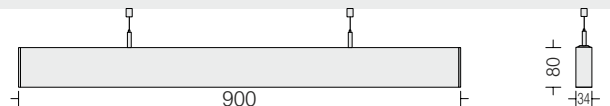

Linea 30 pendant

Linea 30 P2
 LNX30P2 14
 Power 14W

LED 3000k 4000k 5700k
 Dimming Options available
 Housing Extruded Al in texture
 Finish White Black Wood
 Diffuser Opal PC
 Suspension One pair clutch wire - 1mtr.

Linea 30 P3
 LNX30P3 21
 Power 21W

LED 3000k 4000k 5700k
 Dimming Options available
 Housing Extruded Al in texture
 Finish White Black Wood
 Diffuser Opal PC
 Suspension One pair clutch wire - 1mtr.

Linea 30 P4
 LNX30P4 25
 Power 25W

LED 3000k 4000k 5700k
 Dimming Options available
 Housing Extruded Al in texture
 Finish White Black Wood
 Diffuser Opal PC
 Suspension One pair clutch wire - 1mtr.

Linea 30 P5
 LNX30P5 28
 Power 28W

LED 3000k 4000k 5700k
 Dimming Options available
 Housing Extruded Al in texture
 Finish White Black Wood
 Diffuser Opal PC
 Suspension One pair clutch wire - 1mtr.