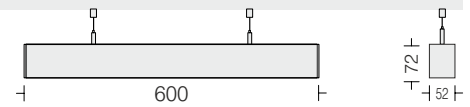

Linea 50 pendant

Linea 50 P2
 □ LNX50P2 13
 Power 13W

LED □ 3000k □ 4000k □ 5700k
 Dimming Options available
 Housing Extruded Al in texture
 Finish □ White □ Black □ Wood
 Diffuser Opal PMMA
 Suspension One pair clutch wire - 1mtr.

Dimming LED Mounting 300 c/c Indoor

Linea 50 P3
 □ LNX50P3 20
 Power 20W

LED □ 3000k □ 4000k □ 5700k
 Dimming Options available
 Housing Extruded Al in texture
 Finish □ White □ Black □ Wood
 Diffuser Opal PMMA
 Suspension One pair clutch wire - 1mtr.