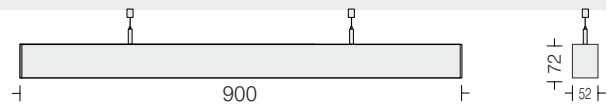

Linea 50 pendant

Linea 50 P2
 □ LNX50P2 13
 Power 13W

LED □ 3000k □ 4000k □ 5700k
 Dimming Options available
 Housing Extruded Al in texture
 Finish □ White □ Black □ Wood
 Diffuser Opal PMMA
 Suspension One pair clutch wire - 1mtr.

Dimming LED Mounting 300 c/c Indoor

Linea 50 P3
 □ LNX50P3 20
 Power 20W

LED □ 3000k □ 4000k □ 5700k
 Dimming Options available
 Housing Extruded Al in texture
 Finish □ White □ Black □ Wood
 Diffuser Opal PMMA
 Suspension One pair clutch wire - 1mtr.