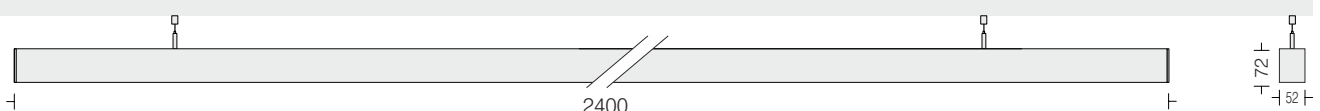

Dimming LED Mounting 600 c/c Indoor

Linea 50 P5
 □ LNX50P5 30
 Power 30W

LED □ 3000k □ 4000k □ 5700k
 Dimming Options available
 Housing Extruded Al in texture
 Finish □ White □ Black □ Wood
 Diffuser Opal PMMA
 Suspension One pair clutch wire - 1mtr.

Dimming LED Mounting 900 c/c Indoor

Linea 50 P8
 □ LNX50P8 48
 Power 48W

LED □ 3000k □ 4000k □ 5700k
 Dimming Options available
 Housing Extruded Al in texture
 Finish □ White □ Black □ Wood
 Diffuser Opal PMMA
 Suspension One pair clutch wire - 1mtr.