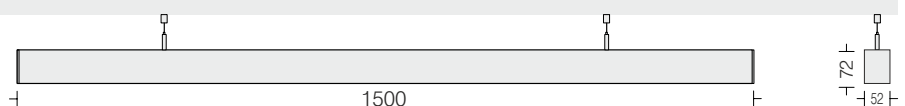

Dimming LED Mounting 300 c/c Indoor

Linea 50 P3
 □ LNX50P3 20
 Power 20W

LED □ 3000k □ 4000k □ 5700k
 Dimming Options available
 Housing Extruded Al in texture
 Finish □ White □ Black □ Wood
 Diffuser Opal PMMA
 Suspension One pair clutch wire - 1mtr.

Dimming LED Mounting 450 c/c Indoor

Linea 50 P4
 □ LNX50P4 24
 Power 24W

LED □ 3000k □ 4000k □ 5700k
 Dimming Options available
 Housing Extruded Al in texture
 Finish □ White □ Black □ Wood
 Diffuser Opal PMMA
 Suspension One pair clutch wire - 1mtr.

Dimming LED Mounting 600 c/c Indoor

Linea 50 P5
 □ LNX50P5 30
 Power 30W

LED □ 3000k □ 4000k □ 5700k
 Dimming Options available
 Housing Extruded Al in texture
 Finish □ White □ Black □ Wood
 Diffuser Opal PMMA
 Suspension One pair clutch wire - 1mtr.