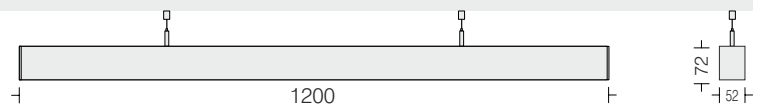

Dimming LED Mounting 450 c/c Indoor

Linea 50 P4
□ LNX50P4 24
Power 24W

LED □ 3000k □ 4000k □ 5700k
Dimming Options available
Housing Extruded Al in texture
Finish □ White □ Black □ Wood
Diffuser Opal PMMA
Suspension One pair clutch wire - 1mtr.