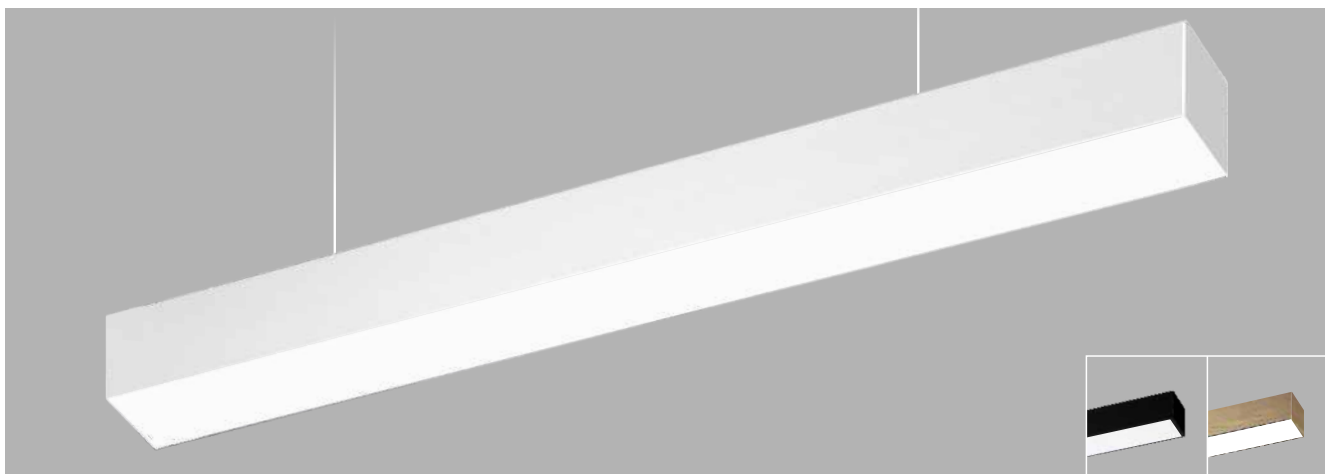

Linea 70 pendant

Linea 70 P2 □ LNX70P2 13 Power 13W

LED □ 3000k □ 4000k □ 5700k
Dimming Options available
Housing Extruded Al in texture
Finish □ White □ Black □ Wood
Diffuser Opal PMMA
Suspension One pair clutch wire - 1mtr.

Linea 70 P3 □ LNX70P3 20 Power 20W

LED □ 3000k □ 4000k □ 5700k
Dimming Options available
Housing Extruded Al in texture
Finish □ White □ Black □ Wood
Diffuser Opal PMMA
Suspension One pair clutch wire - 1mtr.

Linea 70 P4 □ LNX70P4 24 Power 24W

LED □ 3000k □ 4000k □ 5700k
Dimming Options available
Housing Extruded Al in texture
Finish □ White □ Black □ Wood
Diffuser Opal PMMA
Suspension One pair clutch wire - 1mtr.

Linea 70 P5 □ LNX70P5 30 Power 30W

LED □ 3000k □ 4000k □ 5700k
Dimming Options available
Housing Extruded Al in texture
Finish □ White □ Black □ Wood
Diffuser Opal PMMA
Suspension One pair clutch wire - 1mtr.