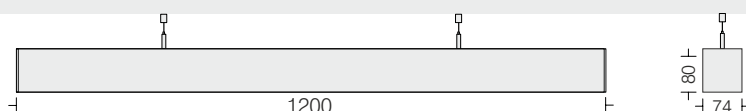

Linea 70 P4 □ LNX70P4 24 Power 24W

LED □ 3000k □ 4000k □ 5700k
Dimming Options available
Housing Extruded Al in texture
Finish □ White □ Black □ Wood
Diffuser Opal PMMA
Suspension One pair clutch wire - 1mtr.