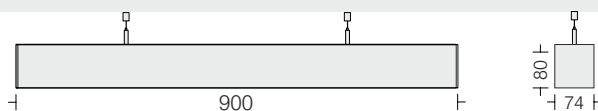

Linea 70 pendant

Linea 70 P2 □ LNX70P2 13 Power 13W

LED □ 3000k □ 4000k □ 5700k
Dimming Options available
Housing Extruded Al in texture
Finish □ White □ Black □ Wood
Diffuser Opal PMMA
Suspension One pair clutch wire - 1mtr.

Linea 70 P3 □ LNX70P3 20 Power 20W

LED □ 3000k □ 4000k □ 5700k
Dimming Options available
Housing Extruded Al in texture
Finish □ White □ Black □ Wood
Diffuser Opal PMMA
Suspension One pair clutch wire - 1mtr.