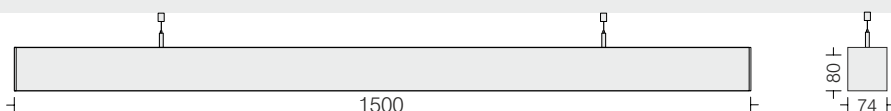

Linea 70 P5 □ LNX70P5 30 Power 30W

LED □ 3000k □ 4000k □ 5700k
Dimming Options available
Housing Extruded Al in texture
Finish □ White □ Black □ Wood
Diffuser Opal PMMA
Suspension One pair clutch wire - 1mtr.