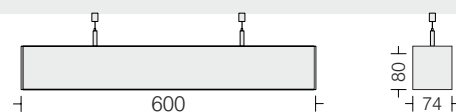

Linea 70 P3 □ LNX70P3 20 Power 20W

LED □ 3000k □ 4000k □ 5700k
Dimming Options available
Housing Extruded Al in texture
Finish □ White □ Black □ Wood
Diffuser Opal PMMA
Suspension One pair clutch wire - 1mtr.